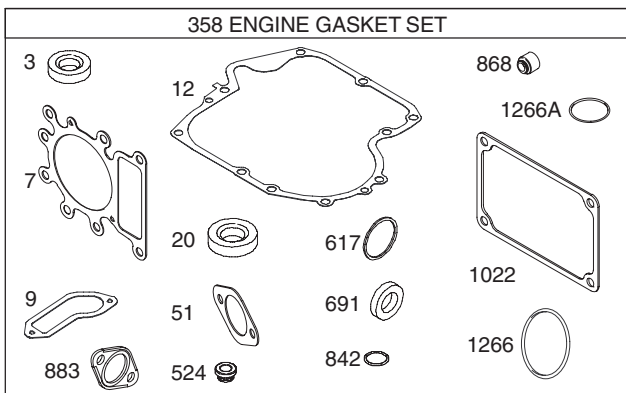

Drive System and Deck

Ref.	Part Number	Description	Ref.	Part Number	Description
1	17840	Transaxle Bracket Mount	41	731-05938	Mulch Plug
2	618-04639	Transmission 4-Speed	42	687-02420	Idler Arm Assembly
3	710-0176	Screw, Cap: 5/16-18 x 2.75"	43	687-02421	Deck Assembly 33-inch
4	710-0376	Screw, Cap: 5/16-18 x 1.00"	44	710-0451	Bolt, Carriage: 5/16-18 x .75"
5	710-04377	Screw, Cap: 7/16-20 x 2.75"	45	710-0514	Screw, Cap: 3/8-16 x 1.00"
6	710-0513	Screw, Cap: 1/4-28 x .625"	46	710-3106A	Screw, Carriage: 3/8-16 x 1.75"
7	710-0520	Screw, Cap: 3/8-16 x 1.50"	47	710-1260A	Screw, 5/16-18 x .750"
8	710-1878	Screw, Cap: 3/8-16 x 1.75"	48	710-3184	Screw, Cap: 3/8-16 x 2.00"
9	710-3008	Screw, Cap: 5/16-18 x .75"	49	631-04244	Chute Deflector (Incl. Refs. 71-76)
10	710-3015	Screw, Cap: 1/4-20 x .75"	50	712-0417A	Nut, Flange: 5/8-18
11	711-1000	Belt Keeper	51	712-0641	Nut, Hex
12	712-04063	Nut, Flange Lock: 5/16-18	52	712-3017	Nut, Hex 3/8-16
13	712-04064	Nut, Flange Lock: 1/4-20	53	732-04406	Ext. Spring, Timing Belt Tension
14	712-04065	Nut, Flange Lock: 3/8-16	54	732-04452	Extension Spring: Deck Brake
15	712-0700	Nut, Flange: 9/16-18	55	736-0225	Washer, Lock
16	714-0145	Hairpin Clip: .092" x 1.64" Long	56	738-0347	Spacer, Shoulder: .625" x .169"
17	718-0758A	Pulley Hub	57	738-04162A	Spacer, Shoulder: .884" x .190"
18	720-0142	Grip	58	742-04154A	Blade: 17.9"
19	731-05766	Trailing Shield	59	754-04136	Belt, Timing
20	732-04409	Extension Spring	60	754-04139	Belt, V Type
21	732-04443	Extension Spring	61	756-04129	Idler Pulley 4.25"
22	736-0105	Washer, Spring: .401" x .870" x .063"	62	756-04280	Idler Pulley 3.50"
23	736-0322	Washer, Flat: 450" x 1.250" x .164"	63	756-0616	Idler Pulley V-Type 5.0"
24	736-0270	Washer, Bell	64	787-01440	Idler Timing Bracket
25	736-04256	Washer, Flat .39" x .87" x .06"	65	721-04041	Water Port Adapter
26	738-04166	Spacer, Shoulder: .50" x .1475"	66	737-04003C	Water Port
27	747-04635	Belt Keeper Rod	67	634-04349	Wheel Assembly, 16 x 4 x 8
28	747-04673	Loop Link Coupling		634-04173	Rim Assembly
29	747-04678	Trans Mount Rod		734-04273	Tire, 16 x 4 x 8
30	754-04145	Belt, V Type		734-0255	Valve
31	756-04129	Idler Pulley: 4.25" Dia.	68	736-0242	Washer, Bell: .340" x .872" x .060"
32	756-04258	Flat Sheave 7.75"	69	710-0627	Screw, Cap: 5/16-24 x .75"
33	756-04260	Engine Pulley 3.20" x 4.35" Dia.	70	710-1315	Screw, 3/8-16 x 1.25"
34	756-04280	Idler Pulley 3.50" Dia.	71	710-1236	Screw, Carriage: 5/16-18 x 1.00"
35	787-01469A	Shift Rod, Lower	72	710-04187	Screw, 1/4-15 x .50"
36	787-01470A	Shift Rod, Upper	73	787-01017A	Deflector Hinge Bracket
37	787-01473	Belt Keeper	74	732-04012	Deflector Torsion Spring
38	787-01523	Wheel Drive idler Bracket	75	726-04009	Push Cap
39	618-04438A	Drive Spindle Assembly	76	711-04027	Deflector Pin
40	618-04439A	Spacer Spindle Assembly			

Briggs & Stratton Engine Model 215707