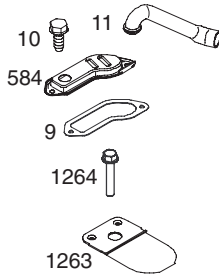

Drive System and Deck

Ref.	Part Number	Description	Ref.	Part Number	Description
1	17840	Transaxle Bracket Mount	41	731-05938	Mulch Plug
2	618-04639	Transmission 4-Speed	42	687-02420	Idler Arm Assembly
3	710-0176	Screw, Cap: 5/16-18 x 2.75"	43	687-02421	Deck Assembly 33-inch
4	710-0376	Screw, Cap: 5/16-18 x 1.00"	44	710-0451	Bolt, Carriage: 5/16-18 x .75"
5	710-04377	Screw, Cap: 7/16-20 x 2.75"	45	710-0514	Screw, Cap: 3/8-16 x 1.00"
6	710-0513	Screw, Cap: 1/4-28 x .625"	46	710-3106A	Screw, Carriage: 3/8-16 x 1.75"
7	710-0520	Screw, Cap: 3/8-16 x 1.50"	47	710-1260A	Screw, 5/16-18 x .750"
8	710-1878	Screw, Cap: 3/8-16 x 1.75"	48	710-3184	Screw, Cap: 3/8-16 x 2.00"
9	710-3008	Screw, Cap: 5/16-18 x .75"	49	631-04244	Chute Deflector (Incl. Refs. 71-76)
10	710-3015	Screw, Cap: 1/4-20 x .75"	50	712-0417A	Nut, Flange: 5/8-18
11	711-1000	Belt Keeper	51	712-0641	Nut, Hex
12	712-04063	Nut, Flange Lock: 5/16-18	52	712-3017	Nut, Hex 3/8-16
13	712-04064	Nut, Flange Lock: 1/4-20	53	732-04406	Ext. Spring, Timing Belt Tension
14	712-04065	Nut, Flange Lock: 3/8-16	54	732-04452	Extension Spring: Deck Brake
15	712-0700	Nut, Flange: 9/16-18	55	736-0225	Washer, Lock
16	714-0145	Hairpin Clip: .092" x 1.64" Long	56	738-0347	Spacer, Shoulder: .625" x .169"
17	718-0758A	Pulley Hub	57	738-04162A	Spacer, Shoulder: .884" x .190"
18	720-0142	Grip	58	742-04154A	Blade: 17.9"
19	731-05766	Trailing Shield	59	754-04136	Belt, Timing
20	732-04409	Extension Spring	60	754-04139	Belt, V Type
21	732-04443	Extension Spring	61	756-04129	Idler Pulley 4.25"
22	736-0105	Washer, Spring: .401" x .870" x .063"	62	756-04280	Idler Pulley 3.50"
23	736-0322	Washer, Flat: 450" x 1.250" x .164"	63	756-0616	Idler Pulley V-Type 5.0"
24	736-0270	Washer, Bell	64	787-01440	Idler Timing Bracket
25	736-04256	Washer, Flat .39" x .87" x .06"	65	721-04041	Water Port Adapter
26	738-04166	Spacer, Shoulder: .50" x .1475"	66	737-04003C	Water Port
27	747-04635	Belt Keeper Rod	67	634-04349	Wheel Assembly, 16 x 4 x 8
28	747-04673	Loop Link Coupling		634-04173	Rim Assembly
29	747-04678	Trans Mount Rod		734-04273	Tire, 16 x 4 x 8
30	754-04145	Belt, V Type		734-0255	Valve
31	756-04129	Idler Pulley: 4.25" Dia.	68	736-0242	Washer, Bell: .340" x .872" x .060"
32	756-04258	Flat Sheave 7.75"	69	710-0627	Screw, Cap: 5/16-24 x .75"
33	756-04260	Engine Pulley 3.20" x 4.35" Dia.	70	710-1315	Screw, 3/8-16 x 1.25"
34	756-04280	Idler Pulley 3.50" Dia.	71	710-1236	Screw, Carriage: 5/16-18 x 1.00"
35	787-01469A	Shift Rod, Lower	72	710-04187	Screw, 1/4-15 x .50"
36	787-01470A	Shift Rod, Upper	73	787-01017A	Deflector Hinge Bracket
37	787-01473	Belt Keeper	74	732-04012	Deflector Torsion Spring
38	787-01523	Wheel Drive idler Bracket	75	726-04009	Push Cap
39	618-04438A	Drive Spindle Assembly	76	711-04027	Deflector Pin
40	618-04439A	Spacer Spindle Assembly			

Briggs & Stratton Engine Model 215707