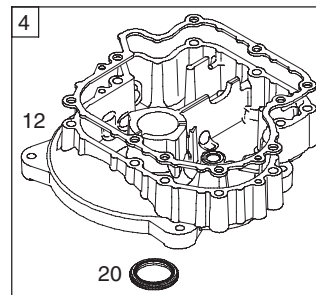

Drive System and Deck

Ref.	Part Number	Description	Ref.	Part Number	Description
1	17840	Transaxle Bracket Mount	41	731-05938	Mulch Plug
2	618-04639	Transmission 4-Speed	42	687-02420	Idler Arm Assembly
3	710-0176	Screw, Cap: 5/16-18 x 2.75"	43	687-02421	Deck Assembly 33-inch
4	710-0376	Screw, Cap: 5/16-18 x 1.00"	44	710-0451	Bolt, Carriage: 5/16-18 x .75"
5	710-04377	Screw, Cap: 7/16-20 x 2.75"	45	710-0514	Screw, Cap: 3/8-16 x 1.00"
6	710-0513	Screw, Cap: 1/4-28 x .625"	46	710-3106A	Screw, Carriage: 3/8-16 x 1.75"
7	710-0520	Screw, Cap: 3/8-16 x 1.50"	47	710-1260A	Screw, 5/16-18 x .750"
8	710-1878	Screw, Cap: 3/8-16 x 1.75"	48	710-3184	Screw, Cap: 3/8-16 x 2.00"
9	710-3008	Screw, Cap: 5/16-18 x .75"	49	631-04244	Chute Deflector (Incl. Refs. 71-76)
10	710-3015	Screw, Cap: 1/4-20 x .75"	50	712-0417A	Nut, Flange: 5/8-18
11	711-1000	Belt Keeper	51	712-0641	Nut, Hex
12	712-04063	Nut, Flange Lock: 5/16-18	52	712-3017	Nut, Hex 3/8-16
13	712-04064	Nut, Flange Lock: 1/4-20	53	732-04406	Ext. Spring, Timing Belt Tension
14	712-04065	Nut, Flange Lock: 3/8-16	54	732-04452	Extension Spring: Deck Brake
15	712-0700	Nut, Flange: 9/16-18	55	736-0225	Washer, Lock
16	714-0145	Hairpin Clip: .092" x 1.64" Long	56	738-0347	Spacer, Shoulder: .625" x .169"
17	718-0758A	Pulley Hub	57	738-04162A	Spacer, Shoulder: .884" x .190"
18	720-0142	Grip	58	742-04154A	Blade: 17.9"
19	731-05766	Trailing Shield	59	754-04136	Belt, Timing
20	732-04409	Extension Spring	60	754-04139	Belt, V Type
21	732-04443	Extension Spring	61	756-04129	Idler Pulley 4.25"
22	736-0105	Washer, Spring: .401" x .870" x .063"	62	756-04280	Idler Pulley 3.50"
23	736-0322	Washer, Flat: 450" x 1.250" x .164"	63	756-0616	Idler Pulley V-Type 5.0"
24	736-0270	Washer, Bell	64	787-01440	Idler Timing Bracket
25	736-04256	Washer, Flat .39" x .87" x .06"	65	721-04041	Water Port Adapter
26	738-04166	Spacer, Shoulder: .50" x .1475"	66	737-04003C	Water Port
27	747-04635	Belt Keeper Rod	67	634-04349	Wheel Assembly, 16 x 4 x 8
28	747-04673	Loop Link Coupling		634-04173	Rim Assembly
29	747-04678	Trans Mount Rod		734-04273	Tire, 16 x 4 x 8
30	754-04145	Belt, V Type		734-0255	Valve
31	756-04129	Idler Pulley: 4.25" Dia.	68	736-0242	Washer, Bell: .340" x .872" x .060"
32	756-04258	Flat Sheave 7.75"	69	710-0627	Screw, Cap: 5/16-24 x .75"
33	756-04260	Engine Pulley 3.20" x 4.35" Dia.	70	710-1315	Screw, 3/8-16 x 1.25"
34	756-04280	Idler Pulley 3.50" Dia.	71	710-1236	Screw, Carriage: 5/16-18 x 1.00"
35	787-01469A	Shift Rod, Lower	72	710-04187	Screw, 1/4-15 x .50"
36	787-01470A	Shift Rod, Upper	73	787-01017A	Deflector Hinge Bracket
37	787-01473	Belt Keeper	74	732-04012	Deflector Torsion Spring
38	787-01523	Wheel Drive idler Bracket	75	726-04009	Push Cap
39	618-04438A	Drive Spindle Assembly	76	711-04027	Deflector Pin
40	618-04439A	Spacer Spindle Assembly			

Briggs & Stratton Engine Model 215707