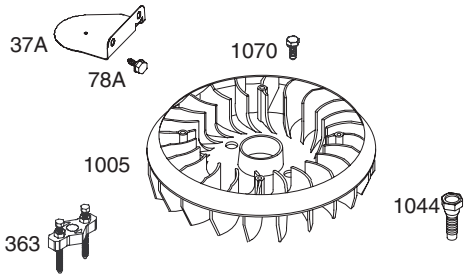

Briggs & Stratton Engine Model 215707

48 SHORT BLOCK
1329 REPLACEMENT ENGINE