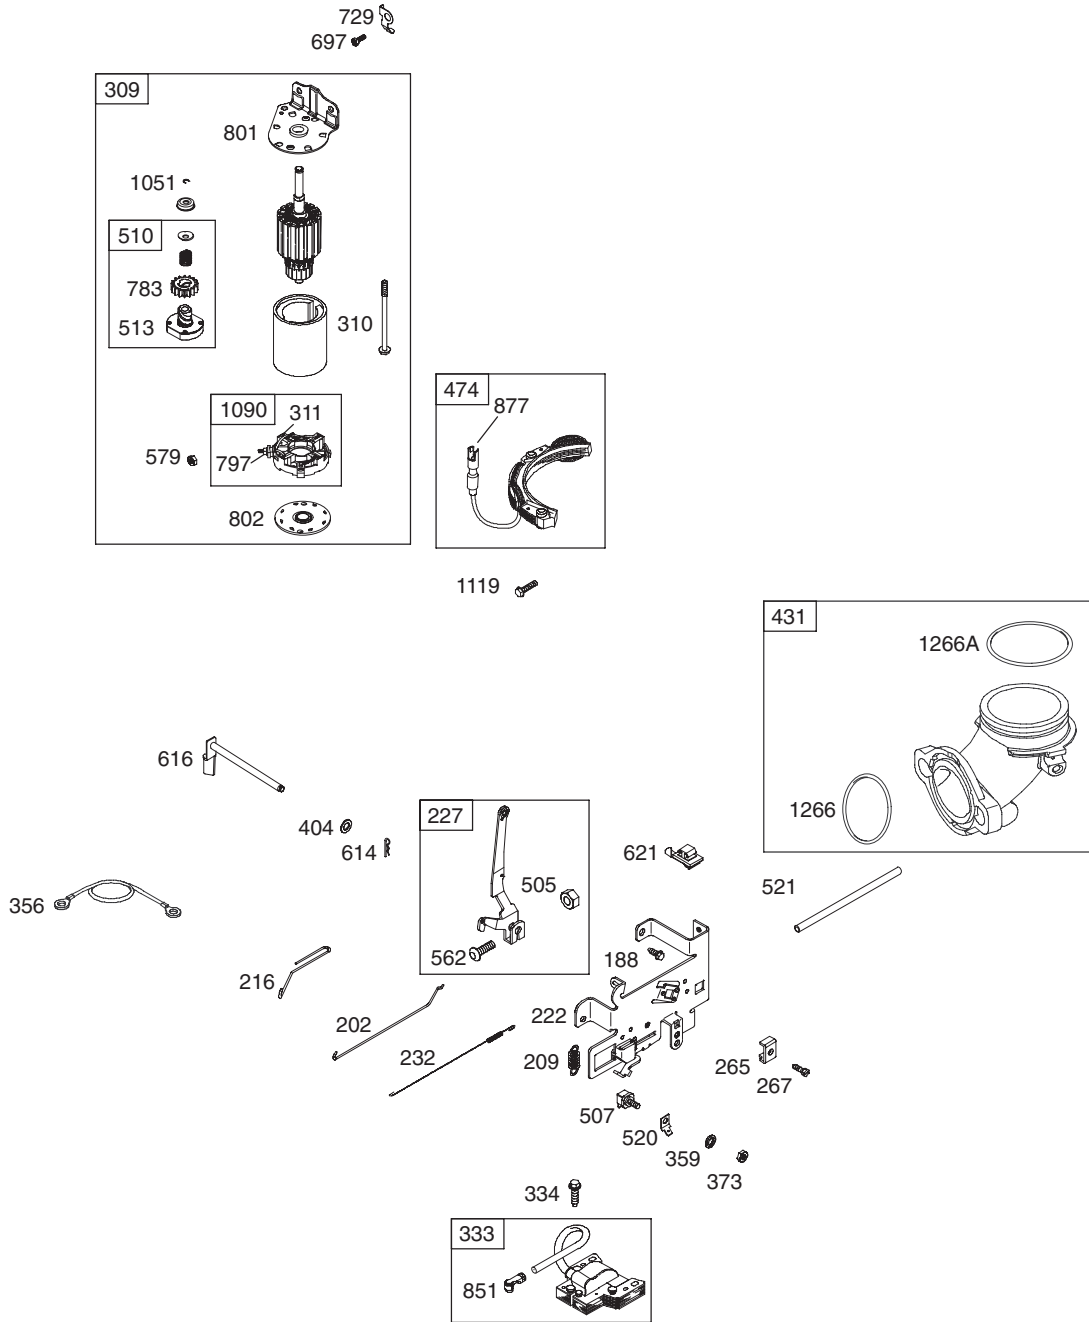

Briggs & Stratton Engine Model 215707

Briggs & Stratton Engine Model 215707

Ref.	Part No.		Description	Ref.	Part No.		Description
1	BS-699045		Cylinder Assembly	81	BS-691178		Lock-Muffler Screw
2	BS-399265		Kit-Bushing/Seal (MagnetoSide)	94	BS-695425		Kit-Idle Mixture
3	BS-391086S	•	Seal-Oil (Magneto Side)	95	BS-690718	∅	Screw (Throttle Valve)
4	BS-697106		Sump-Engine	98	BS-695408		Kit-Idle Speed
5	BS-792964		Head-Cylinder	104	BS-694918	∅	Pin-Float Hinge
7	BS-273280S	•+	Gasket-Cylinder Head	105	BS-696136		Valve-Float Needle
9	BS-697109	•	Gasket-Breather	108	BS-698773		Valve-Choke
10	BS-697157		Screw (Breather Assembly)	117	BS-699897		Jet-Main (Standard)
11	BS-697113		Tube-Breather	118	BS-699898		Jet-Main (High Altitude)
12	BS-697110	•	Gasket-Crankcase	121	BS-698787		Kit-Carburetor Overhaul
13	BS-690360		Screw (Cylinder Head)	125	BS-791178		Carburetor
15	BS-691680		Plug-Oil Drain	127	BS-690727		Plug-Welch
16	BS-698382		Crankshaft	130	BS-698774		Valve-Throttle
20	BS-791892	•	Seal-Oil (PTO Side)	131	BS-698776		Kit-Throttle Shaft
22	BS-692125		Screw (Crankcase Cover)	133	BS-694914		Float-Carburetor
23	BS-693557		Flywheel	135	BS-698780		Tube-Fuel Transfer
24	BS-222698S		Key-Flywheel	137	BS-698781	∅‡	Gasket-Float Bowl
25	BS-698767		Piston Assembly (Standard)	141	BS-698778		Kit-Choke Shaft
	BS-698769		Piston Assembly (.020")	146	BS-691639		Key-Timing
26	BS-698375		Ring Set (Standard)	187	BS-791805		Line-Fuel
	BS-698377		Ring Set (.020")	188	BS-691693		Screw (Control Bracket)
27	BS-698469		Lock-Piston Pin	192	BS-691986		Adjuster-Rocker Arm
28	BS-697099		Pin-Piston (Standard)	202	BS-691841		Link-Mechanical Governor
29	BS-791633		Rod-Connecting (Standard)	209	BS-792602		Spring-Governor
32	BS-791118		Screw (Connecting Rod)	216	BS-691840		Link-Choke
33	BS-791934		Valve-Exhaust	222	BS-694042		Bracket-Control
34	BS-791935		Valve-Intake	227	BS-691374		Control Lever-Governor
35	BS-691279		Spring-Valve (Intake)	232	BS-691842		Spring-Governor Link
36	BS-691279		Spring-Valve (Exhaust)	238	BS-691843		Cap-Valve
37	BS-697352		Guard-Flywheel	240	BS-394358		Filter-Fuel
37A	BS-697626		Guard-Flywheel	265	BS-691024		Clamp-Casing
42	BS-499586		Keeper-Valve	267	BS-690804		Screw (Casing Clamp)
43	BS-691968		Slinger-Governor/Oil	300	BS-697048		Muffler
45	BS-690564		Tappet-Valve	304	BS-698473		Housing-Blower
46	BS-793583		Camshaft	305	BS-697102		Screw (Blower Housing)
48	BS-697740		Short Block	305A	BS-793376		Screw (Blower Housing)
50	BS-697361		Manifold-Intake	306	BS-697359		Shield-Cylinder
51	BS-692137	•∅‡+	Gasket-Intake	307	BS-691003		Screw (Cylinder Shield)
53	BS-690227		Stud (Carburetor)	309	BS-693551		Motor-Starter
54	BS-691148		Screw (Intake Manifold)	310	BS-690323		Screw (Starter Motor)
73	BS-697133		Screen-Rotating	311	BS-497608		Brush Set
74	BS-697897		Screw (Rotating Screen)	333	BS-492341		Armature-Magneto
78	BS-691003		Screw (Flywheel Guard)	334	BS-691061		Screw (Armature Magneto)
78A	BS-690364		Screw (Flywheel Guard)	337	759-3336		Spark Plug