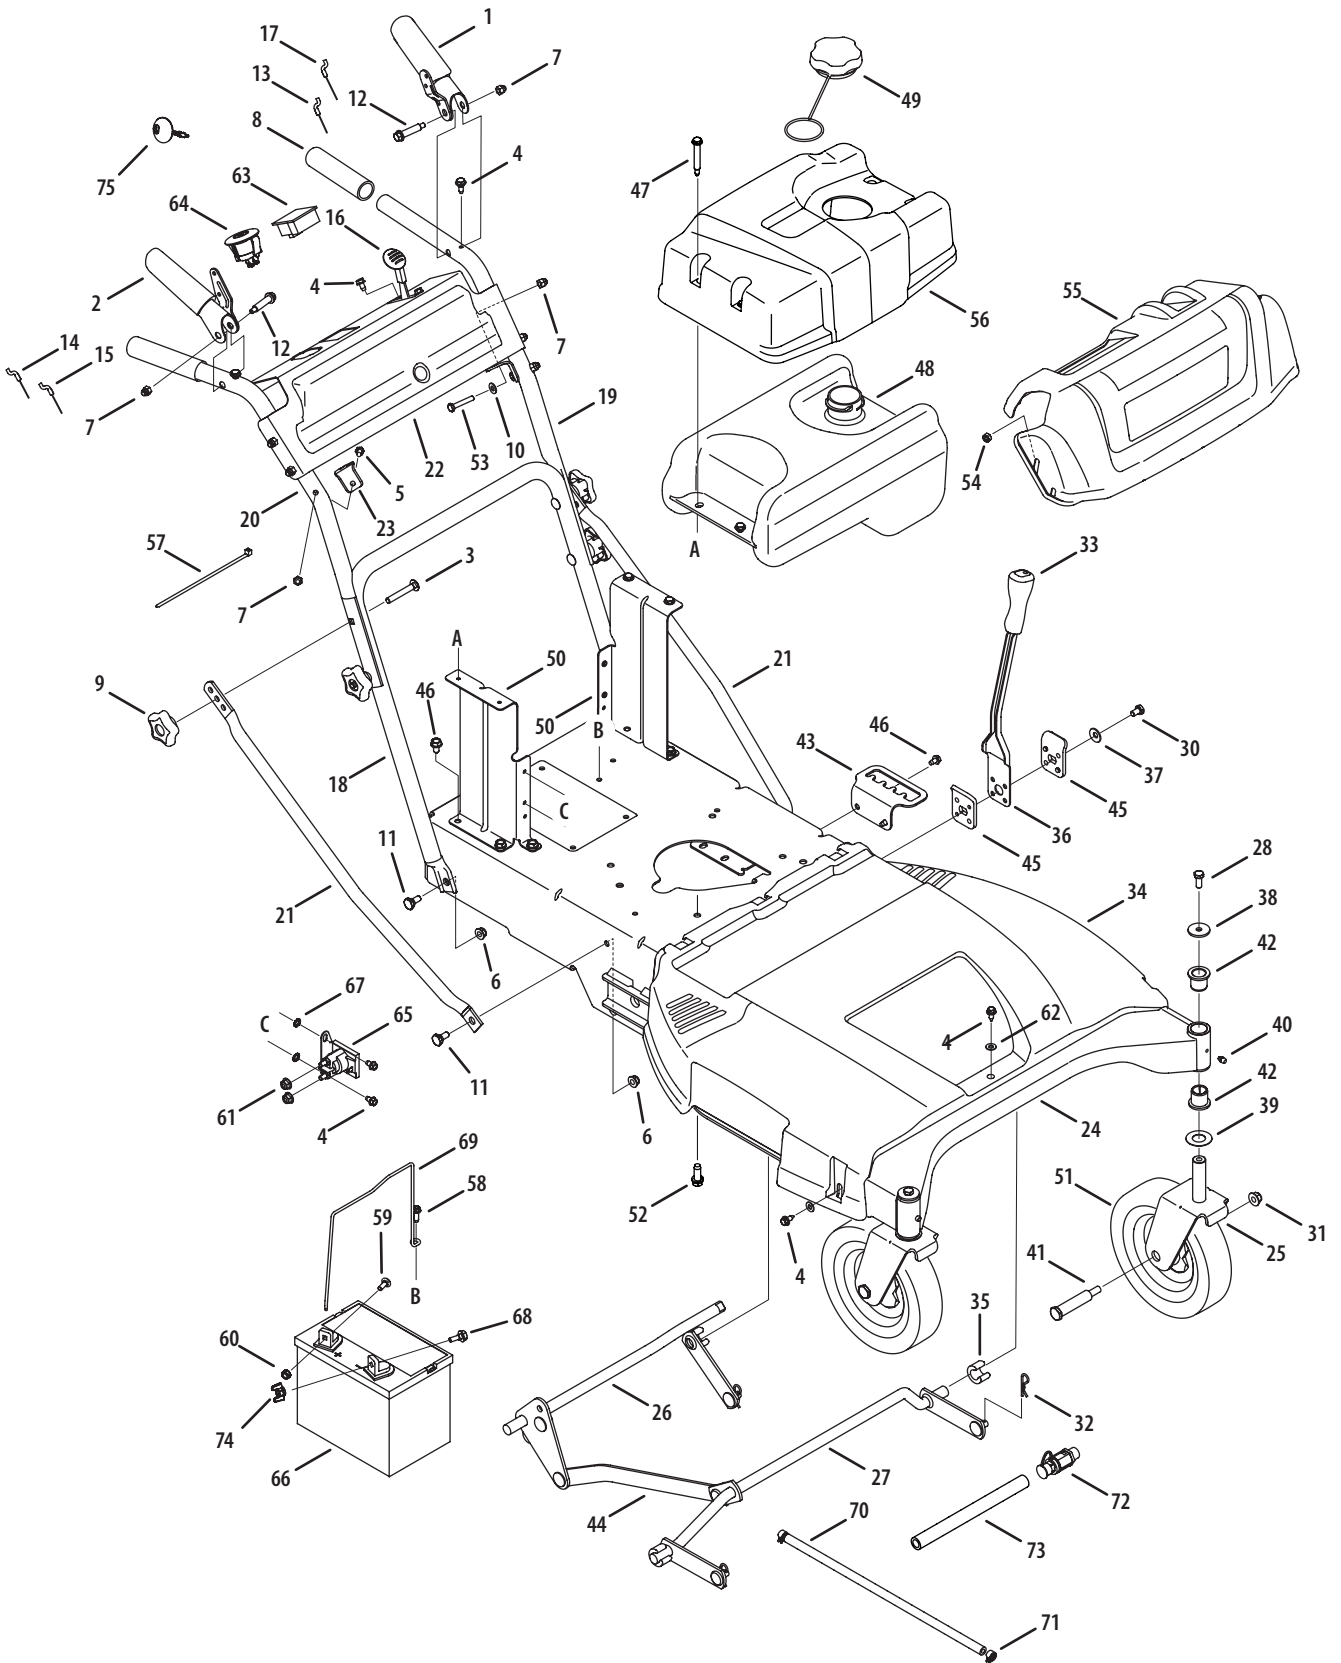

Cub Cadet.

ILLUSTRATED PARTS MANUAL

Wide Cut Mower — Time Saver™

CUB CADET LLC, P.O. BOX 361131 CLEVELAND, OHIO 44136-0019

Cub Cadet Wide Cut

Handle and Frame

Ref.	Part Number	Description
1	687-02427	Lever Assembly: LH
2	687-02426	Lever Assembly: RH
3	710-0449	Screw, Carriage: 5/16-18 x 2.25
4	710-0599	Screw, 1/4-20 x 0.500
5	710-0606	Screw, Cap: 1/4-20 x 1.50
6	712-04063	Nut, Flange Lock: 5/16-18
7	712-0442	Nut, Lock Cap: 1/4-20
8	720-0274	Grip, 1.0 ID x 5.0 Lg
9	720-04072	Star Knob 5/16-18
10	736-0270	Washer, Bell: .265 x .75 x .062
11	738-0140	Screw, Shoulder, .435 x .178-5/16
12	738-1226	Screw, Shoulder, .375 x 1.355: 1/4-20
13	746-04445	Cable, Clutch Wheel
14	746-04446	Cable, Brake, Transmission: RH
15	746-04449	Cable, Clutch Deck
16	746-04355	Cable, Throttle/Choke: 38 x 1.1
17	746-04450	Cable, Brake, Transmission: LH
18	749-04330	Lower Handle
19	749-04331	Upper Handle: LH
20	749-04332	Upper Handle: RH
21	749-04333	Brace Tube
22	787-01548	Handle Panel
23	787-01490A	Cable Mount Bracket: RH
	787-01491A	Cable Mount Bracket: LH
24	687-02255A	Frame Assembly
25	687-02263	Caster Wheel Bracket Assembly
26	687-02419	Deck Lift Assembly: RR
27	687-02265	Deck Lift Assembly: Front
28	710-0627	Screw, HH Cap: 5/16-24 x .750
29	710-04187	Screw, HL: 1/4-50 x .50
30	710-04312	Screw, HH Cap: 5/16-18 x .50
31	712-04065	Nut, Flange Lock: 3/8-16
32	714-0145	Click Pin: .092 x 1.64
33	720-0311	Handle Grip 1/2
34	731-05684	Belt Cover 33 Wide Cut Mower
35	731-05791	Snap Spacer: .63 ID x .75 LG
36	732-04418	Deck Height Lever
37	736-0242	Washer, Bell: .340 x .872 x .060
38	736-0343	Washer, Flat: .330 x 1.25 x .120
39	736-0351	Washer, Flat: .760 ID x 1.50 OD