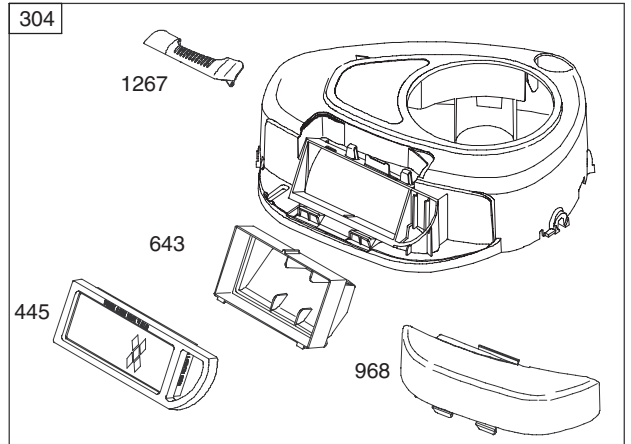

Briggs & Stratton Engine Model 215707

48 SHORT BLOCK
1329 REPLACEMENT ENGINE