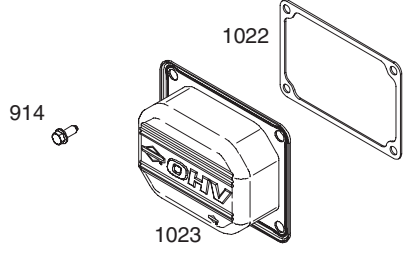

Briggs & Stratton Engine Model 215707

48 SHORT BLOCK
1329 REPLACEMENT ENGINE