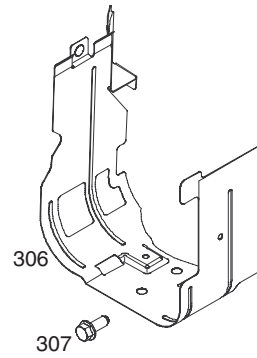

Drive System and Deck

Ref.	Part Number	Description	Ref.	Part Number	Description
1	17840	Transaxle Bracket Mount	41	731-05938	Mulch Plug
2	618-04639	Transmission 4-Speed	42	687-02420	Idler Arm Assembly
3	710-0176	Screw, Cap: 5/16-18 x 2.75"	43	687-02421	Deck Assembly 33-inch
4	710-0376	Screw, Cap: 5/16-18 x 1.00"	44	710-0451	Bolt, Carriage: 5/16-18 x .75"
5	710-04377	Screw, Cap: 7/16-20 x 2.75"	45	710-0514	Screw, Cap: 3/8-16 x 1.00"
6	710-0513	Screw, Cap: 1/4-28 x .625"	46	710-3106A	Screw, Carriage: 3/8-16 x 1.75"
7	710-0520	Screw, Cap: 3/8-16 x 1.50"	47	710-1260A	Screw, 5/16-18 x .750"
8	710-1878	Screw, Cap: 3/8-16 x 1.75"	48	710-3184	Screw, Cap: 3/8-16 x 2.00"
9	710-3008	Screw, Cap: 5/16-18 x .75"	49	631-04244	Chute Deflector (Incl. Refs. 71-76)
10	710-3015	Screw, Cap: 1/4-20 x .75"	50	712-0417A	Nut, Flange: 5/8-18
11	711-1000	Belt Keeper	51	712-0641	Nut, Hex
12	712-04063	Nut, Flange Lock: 5/16-18	52	712-3017	Nut, Hex 3/8-16
13	712-04064	Nut, Flange Lock: 1/4-20	53	732-04406	Ext. Spring, Timing Belt Tension
14	712-04065	Nut, Flange Lock: 3/8-16	54	732-04452	Extension Spring: Deck Brake
15	712-0700	Nut, Flange: 9/16-18	55	736-0225	Washer, Lock
16	714-0145	Hairpin Clip: .092" x 1.64" Long	56	738-0347	Spacer, Shoulder: .625" x .169"
17	718-0758A	Pulley Hub	57	738-04162A	Spacer, Shoulder: .884" x .190"
18	720-0142	Grip	58	742-04154A	Blade: 17.9"
19	731-05766	Trailing Shield	59	754-04136	Belt, Timing
20	732-04409	Extension Spring	60	754-04139	Belt, V Type
21	732-04443	Extension Spring	61	756-04129	Idler Pulley 4.25"
22	736-0105	Washer, Spring: .401" x .870" x .063"	62	756-04280	Idler Pulley 3.50"
23	736-0322	Washer, Flat: 450" x 1.250" x .164"	63	756-0616	Idler Pulley V-Type 5.0"
24	736-0270	Washer, Bell	64	787-01440	Idler Timing Bracket
25	736-04256	Washer, Flat .39" x .87" x .06"	65	721-04041	Water Port Adapter
26	738-04166	Spacer, Shoulder: .50" x .1475"	66	737-04003C	Water Port
27	747-04635	Belt Keeper Rod	67	634-04349	Wheel Assembly, 16 x 4 x 8
28	747-04673	Loop Link Coupling		634-04173	Rim Assembly
29	747-04678	Trans Mount Rod		734-04273	Tire, 16 x 4 x 8
30	754-04145	Belt, V Type		734-0255	Valve
31	756-04129	Idler Pulley: 4.25" Dia.	68	736-0242	Washer, Bell: .340" x .872" x .060"
32	756-04258	Flat Sheave 7.75"	69	710-0627	Screw, Cap: 5/16-24 x .75"
33	756-04260	Engine Pulley 3.20" x 4.35" Dia.	70	710-1315	Screw, 3/8-16 x 1.25"
34	756-04280	Idler Pulley 3.50" Dia.	71	710-1236	Screw, Carriage: 5/16-18 x 1.00"
35	787-01469A	Shift Rod, Lower	72	710-04187	Screw, 1/4-15 x .50"
36	787-01470A	Shift Rod, Upper	73	787-01017A	Deflector Hinge Bracket
37	787-01473	Belt Keeper	74	732-04012	Deflector Torsion Spring
38	787-01523	Wheel Drive idler Bracket	75	726-04009	Push Cap
39	618-04438A	Drive Spindle Assembly	76	711-04027	Deflector Pin
40	618-04439A	Spacer Spindle Assembly			

Briggs & Stratton Engine Model 215707