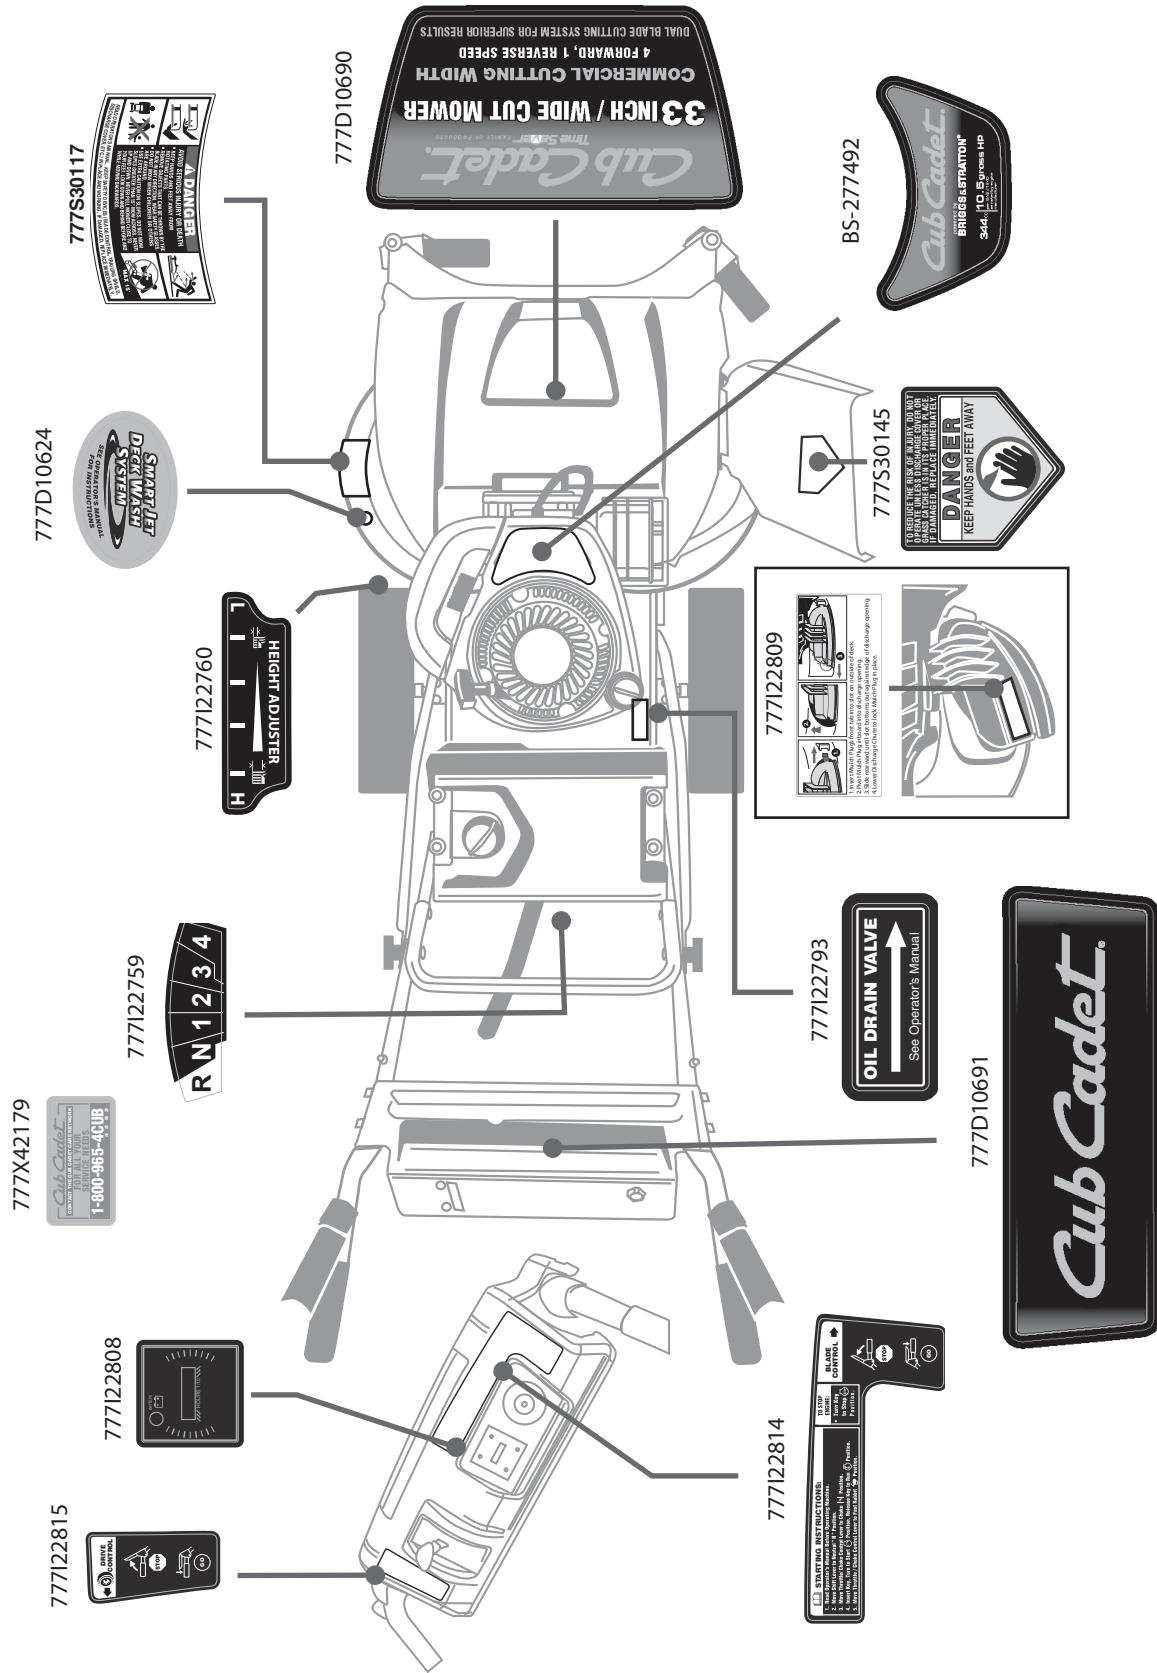

Tecumseh Transmission Model EP-17488

Ref. No.	Part No.	Description
1	TC-772147	Transaxle Cover
2	TC-780086A	Needle Bearing (1/2" long)
3	TC-770128A	Transaxle Case
4	TC-776395	Countershaft
5	TC-776409	Output Shaft
6	TC-778364	Spur Gear (38T-PM/SER)
6A	TC-778369	Spur Gear (15T-PM/SER)
7	TC-778330	Spur Gear (11T-PM/SER)
8	TC-792180A	Shift Key Set (Qty. 2)
9	TC-784352	Shift Collar
10	TC-784378	Shift Rod & Fork Assembly
11	TC-778334	Bevel Gear (30T-PM)
12	TC-778309	Input Bevel Pinion (13T-PM)
13	TC-778368	Bevel Gear 13T (Incl. ref. 13 & 14)
14	TC-778368	Bevel Gear 13T (Incl. ref. 13 & 14)
15	TC-778370	Ring Gear (43T)
17	TC-786188	Drive Pin
18	TC-786102	Spacer (1.130" x .695")
20	TC-792077A	Ball (Stainless Steel 5/16" dia.)
21	TC-792211	Screw, 3/8-16 x 3/8"
22	TC-792079	Spring
25	TC-792073A	Screw, 1/4-20 x 1-1/4"
25A	TC-792177	Screw, 1/4-20 x 1-3/8"
26	TC-792125	Retaining Ring-package of 2
27	TC-792035	Retaining Ring
28	TC-788040	Retaining Ring
29	TC-780072	Washer .627" ID .031"
29A	TC-780160	Thrust Washer (.563" ID x .031")
29B	TC-780051	Thrust Washer (.762" ID X .031")
30	TC-780108	Shift Washer (Cupped)
31	TC-780001	Washer .750" ID .56"
31A	TC-780195	Washer .750" ID .062
32	TC-788083	Oil Seal 5/8"
32A	TC-792001	O Ring (.823" OD)
34	TC-780194	Bushing (.563")
35	TC-780193	Flanged Bushing (.625" ID)
35A	TC-780197	Flanged Bushing (.751" ID)

Ref. No.	Part No.	Description
36	TC-790075	Brake Disk
37	TC-790007	Brake Pad Plate
38	TC-799021A	Brake Pad (pkg. of 2)
39	TC-786026	Dowel Pin .3125" x .750"
40	TC-792076A	Washer .312" ID .059"
41	TC-790104	Brake Lever
42	TC-792177	Screw 1/4-20 x 1-3/8"
43	TC-792075	Lock Nut 5/16-24
44	TC-790025	Brake Pad Holder
46	TC-786086	Bracket
47	TC-775146	Axle (10.719" long) (Incl. 26)
48	TC-775147	Axle (15.312" long) (Incl. 26)
49	TC-778338	Spur Gear (27T-PM/IC)
50	TC-778342	Spur Gear (22T-PM/IC)
51	TC-778313	Spur Gear (19T-PM/IC)
52	TC-778350	Spur Gear (16T-PM/IC)
56	TC-778337	Spur Gear (13T-PM/SER)
57	TC-778341	Spur Gear (18T-PM/SER)
58	TC-778351	Spur Gear (21T-PM/SER)
59	TC-778349	Spur Gear (24T-PM/SER)
63	TC-786071	Countershaft Spacer 1-1/8" x 3/8"
64	TC-786072	Brake Shaft Spacer 1-3/8" x 3/8"
65	TC-780189	Washer .563" ID .062
66	TC-776472	Input Shaft
67	TC-776396	Brake Shaft
69	TC-792170	Retaining Ring (.75" x .042")
70	TC-786187	Spacer (.890")
71B	TC-788092	O-Ring
76	TC-780090	Flat Washer (1.128" ID x .058")
77	TC-788078A	Retaining Ring (1.125" x .050")
79	TC-792144	Spring
82	TC-778333	Bevel (30T) & Spur Gear
83	TC-778338	Spur Gear (27T-PM/IC)
85	TC-792154	Oil Fill Plug
87	TC-788089A	Oil Seal 9/16" ID
157	TC-788088A	Oil Seal 3/4" ID