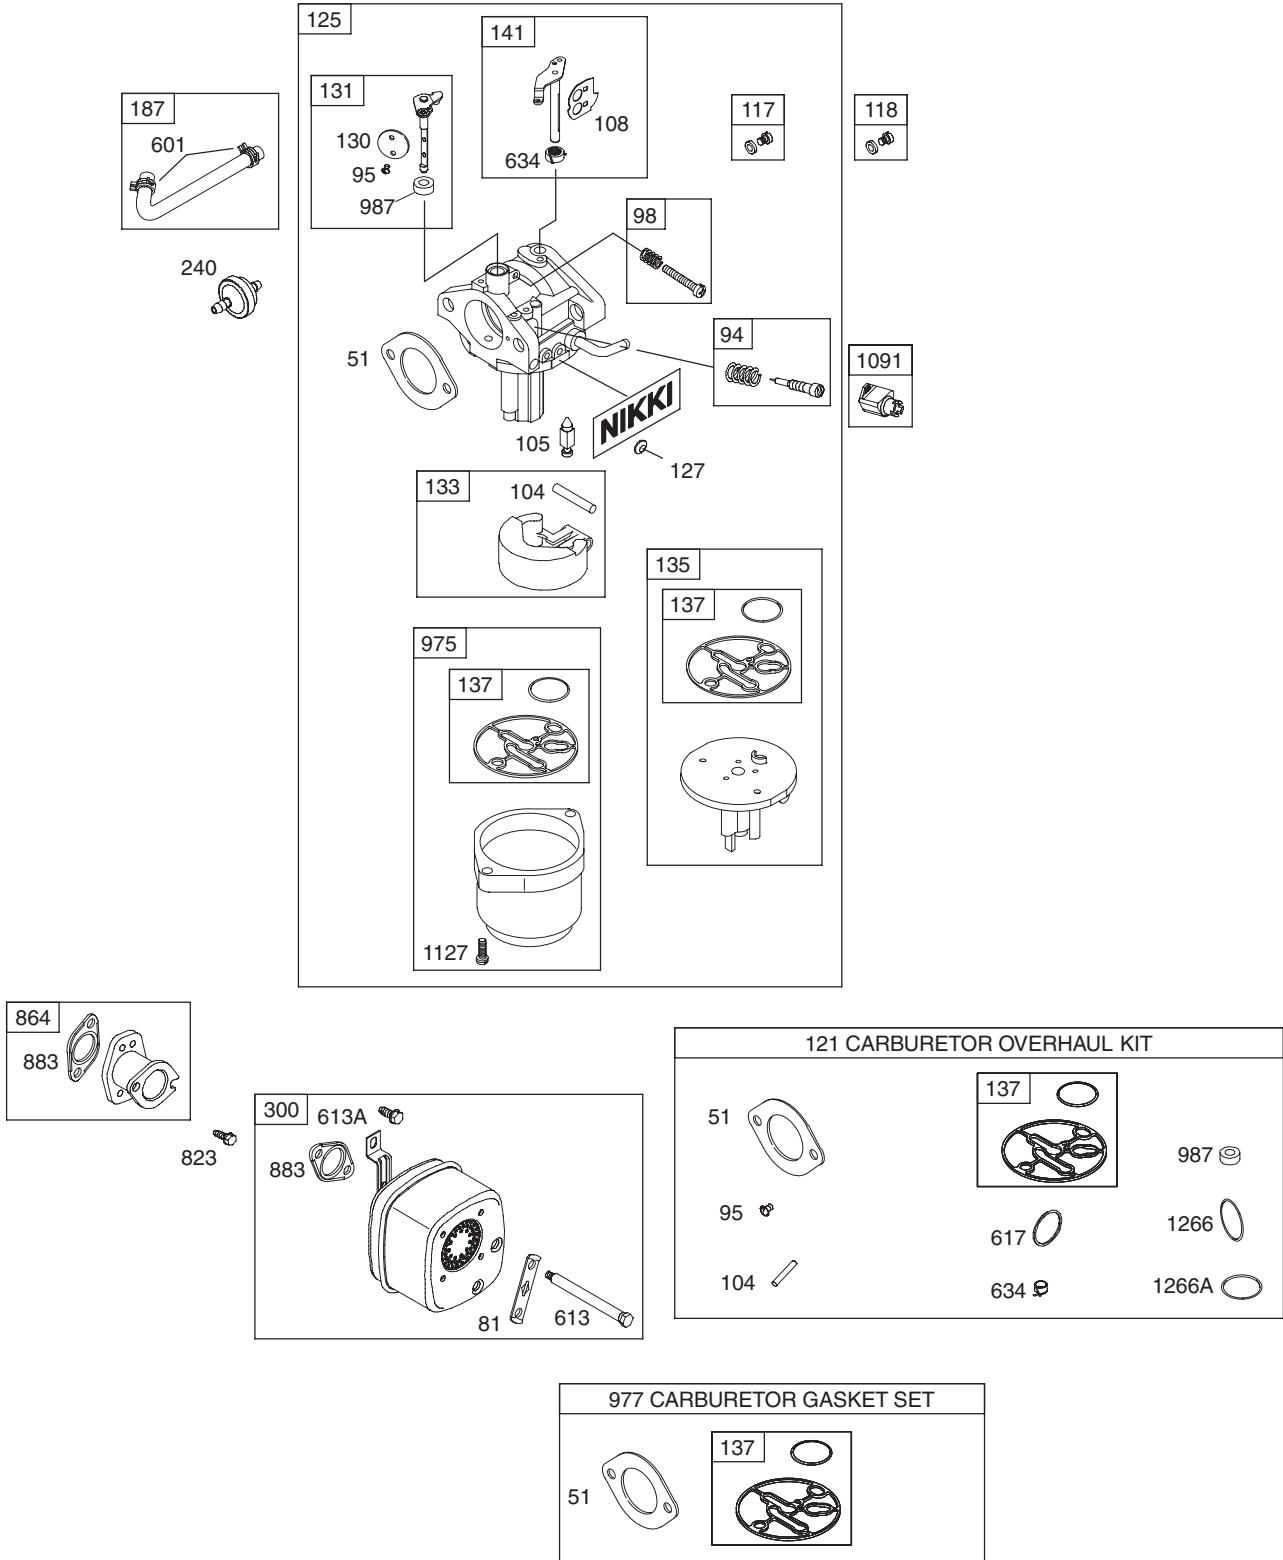

Briggs & Stratton Engine Model 215707