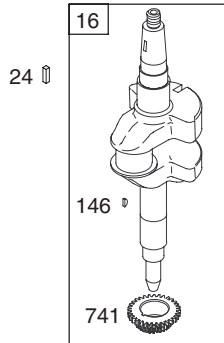

Drive System and Deck

Ref.	Part Number	Description	Ref.	Part Number	Description
1	17840	Transaxle Bracket Mount	41	731-05938	Mulch Plug
2	618-04639	Transmission 4-Speed	42	687-02420	Idler Arm Assembly
3	710-0176	Screw, Cap: 5/16-18 x 2.75"	43	687-02421	Deck Assembly 33-inch
4	710-0376	Screw, Cap: 5/16-18 x 1.00"	44	710-0451	Bolt, Carriage: 5/16-18 x .75"
5	710-04377	Screw, Cap: 7/16-20 x 2.75"	45	710-0514	Screw, Cap: 3/8-16 x 1.00"
6	710-0513	Screw, Cap: 1/4-28 x .625"	46	710-3106A	Screw, Carriage: 3/8-16 x 1.75"
7	710-0520	Screw, Cap: 3/8-16 x 1.50"	47	710-1260A	Screw, 5/16-18 x .750"
8	710-1878	Screw, Cap: 3/8-16 x 1.75"	48	710-3184	Screw, Cap: 3/8-16 x 2.00"
9	710-3008	Screw, Cap: 5/16-18 x .75"	49	631-04244	Chute Deflector (Incl. Refs. 71-76)
10	710-3015	Screw, Cap: 1/4-20 x .75"	50	712-0417A	Nut, Flange: 5/8-18
11	711-1000	Belt Keeper	51	712-0641	Nut, Hex
12	712-04063	Nut, Flange Lock: 5/16-18	52	712-3017	Nut, Hex 3/8-16
13	712-04064	Nut, Flange Lock: 1/4-20	53	732-04406	Ext. Spring, Timing Belt Tension
14	712-04065	Nut, Flange Lock: 3/8-16	54	732-04452	Extension Spring: Deck Brake
15	712-0700	Nut, Flange: 9/16-18	55	736-0225	Washer, Lock
16	714-0145	Hairpin Clip: .092" x 1.64" Long	56	738-0347	Spacer, Shoulder: .625" x .169"
17	718-0758A	Pulley Hub	57	738-04162A	Spacer, Shoulder: .884" x .190"
18	720-0142	Grip	58	742-04154A	Blade: 17.9"
19	731-05766	Trailing Shield	59	754-04136	Belt, Timing
20	732-04409	Extension Spring	60	754-04139	Belt, V Type
21	732-04443	Extension Spring	61	756-04129	Idler Pulley 4.25"
22	736-0105	Washer, Spring: .401" x .870" x .063"	62	756-04280	Idler Pulley 3.50"
23	736-0322	Washer, Flat: 450" x 1.250" x .164"	63	756-0616	Idler Pulley V-Type 5.0"
24	736-0270	Washer, Bell	64	787-01440	Idler Timing Bracket
25	736-04256	Washer, Flat .39" x .87" x .06"	65	721-04041	Water Port Adapter
26	738-04166	Spacer, Shoulder: .50" x .1475"	66	737-04003C	Water Port
27	747-04635	Belt Keeper Rod	67	634-04349	Wheel Assembly, 16 x 4 x 8
28	747-04673	Loop Link Coupling		634-04173	Rim Assembly
29	747-04678	Trans Mount Rod		734-04273	Tire, 16 x 4 x 8
30	754-04145	Belt, V Type		734-0255	Valve
31	756-04129	Idler Pulley: 4.25" Dia.	68	736-0242	Washer, Bell: .340" x .872" x .060"
32	756-04258	Flat Sheave 7.75"	69	710-0627	Screw, Cap: 5/16-24 x .75"
33	756-04260	Engine Pulley 3.20" x 4.35" Dia.	70	710-1315	Screw, 3/8-16 x 1.25"
34	756-04280	Idler Pulley 3.50" Dia.	71	710-1236	Screw, Carriage: 5/16-18 x 1.00"
35	787-01469A	Shift Rod, Lower	72	710-04187	Screw, 1/4-15 x .50"
36	787-01470A	Shift Rod, Upper	73	787-01017A	Deflector Hinge Bracket
37	787-01473	Belt Keeper	74	732-04012	Deflector Torsion Spring
38	787-01523	Wheel Drive idler Bracket	75	726-04009	Push Cap
39	618-04438A	Drive Spindle Assembly	76	711-04027	Deflector Pin
40	618-04439A	Spacer Spindle Assembly			

Briggs & Stratton Engine Model 215707