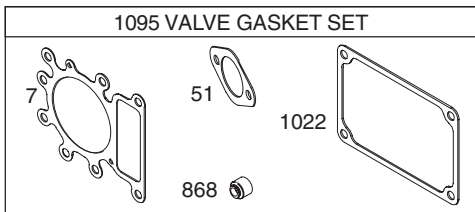

Drive System and Deck

Ref.	Part Number	Description	Ref.	Part Number	Description
1	17840	Transaxle Bracket Mount	41	731-05938	Mulch Plug
2	618-04639	Transmission 4-Speed	42	687-02420	Idler Arm Assembly
3	710-0176	Screw, Cap: 5/16-18 x 2.75"	43	687-02421	Deck Assembly 33-inch
4	710-0376	Screw, Cap: 5/16-18 x 1.00"	44	710-0451	Bolt, Carriage: 5/16-18 x .75"
5	710-04377	Screw, Cap: 7/16-20 x 2.75"	45	710-0514	Screw, Cap: 3/8-16 x 1.00"
6	710-0513	Screw, Cap: 1/4-28 x .625"	46	710-3106A	Screw, Carriage: 3/8-16 x 1.75"
7	710-0520	Screw, Cap: 3/8-16 x 1.50"	47	710-1260A	Screw, 5/16-18 x .750"
8	710-1878	Screw, Cap: 3/8-16 x 1.75"	48	710-3184	Screw, Cap: 3/8-16 x 2.00"
9	710-3008	Screw, Cap: 5/16-18 x .75"	49	631-04244	Chute Deflector (Incl. Refs. 71-76)
10	710-3015	Screw, Cap: 1/4-20 x .75"	50	712-0417A	Nut, Flange: 5/8-18
11	711-1000	Belt Keeper	51	712-0641	Nut, Hex
12	712-04063	Nut, Flange Lock: 5/16-18	52	712-3017	Nut, Hex 3/8-16
13	712-04064	Nut, Flange Lock: 1/4-20	53	732-04406	Ext. Spring, Timing Belt Tension
14	712-04065	Nut, Flange Lock: 3/8-16	54	732-04452	Extension Spring: Deck Brake
15	712-0700	Nut, Flange: 9/16-18	55	736-0225	Washer, Lock
16	714-0145	Hairpin Clip: .092" x 1.64" Long	56	738-0347	Spacer, Shoulder: .625" x .169"
17	718-0758A	Pulley Hub	57	738-04162A	Spacer, Shoulder: .884" x .190"
18	720-0142	Grip	58	742-04154A	Blade: 17.9"
19	731-05766	Trailing Shield	59	754-04136	Belt, Timing
20	732-04409	Extension Spring	60	754-04139	Belt, V Type
21	732-04443	Extension Spring	61	756-04129	Idler Pulley 4.25"
22	736-0105	Washer, Spring: .401" x .870" x .063"	62	756-04280	Idler Pulley 3.50"
23	736-0322	Washer, Flat: 450" x 1.250" x .164"	63	756-0616	Idler Pulley V-Type 5.0"
24	736-0270	Washer, Bell	64	787-01440	Idler Timing Bracket
25	736-04256	Washer, Flat .39" x .87" x .06"	65	721-04041	Water Port Adapter
26	738-04166	Spacer, Shoulder: .50" x .1475"	66	737-04003C	Water Port
27	747-04635	Belt Keeper Rod	67	634-04349	Wheel Assembly, 16 x 4 x 8
28	747-04673	Loop Link Coupling		634-04173	Rim Assembly
29	747-04678	Trans Mount Rod		734-04273	Tire, 16 x 4 x 8
30	754-04145	Belt, V Type		734-0255	Valve
31	756-04129	Idler Pulley: 4.25" Dia.	68	736-0242	Washer, Bell: .340" x .872" x .060"
32	756-04258	Flat Sheave 7.75"	69	710-0627	Screw, Cap: 5/16-24 x .75"
33	756-04260	Engine Pulley 3.20" x 4.35" Dia.	70	710-1315	Screw, 3/8-16 x 1.25"
34	756-04280	Idler Pulley 3.50" Dia.	71	710-1236	Screw, Carriage: 5/16-18 x 1.00"
35	787-01469A	Shift Rod, Lower	72	710-04187	Screw, 1/4-15 x .50"
36	787-01470A	Shift Rod, Upper	73	787-01017A	Deflector Hinge Bracket
37	787-01473	Belt Keeper	74	732-04012	Deflector Torsion Spring
38	787-01523	Wheel Drive idler Bracket	75	726-04009	Push Cap
39	618-04438A	Drive Spindle Assembly	76	711-04027	Deflector Pin
40	618-04439A	Spacer Spindle Assembly			

Briggs & Stratton Engine Model 215707