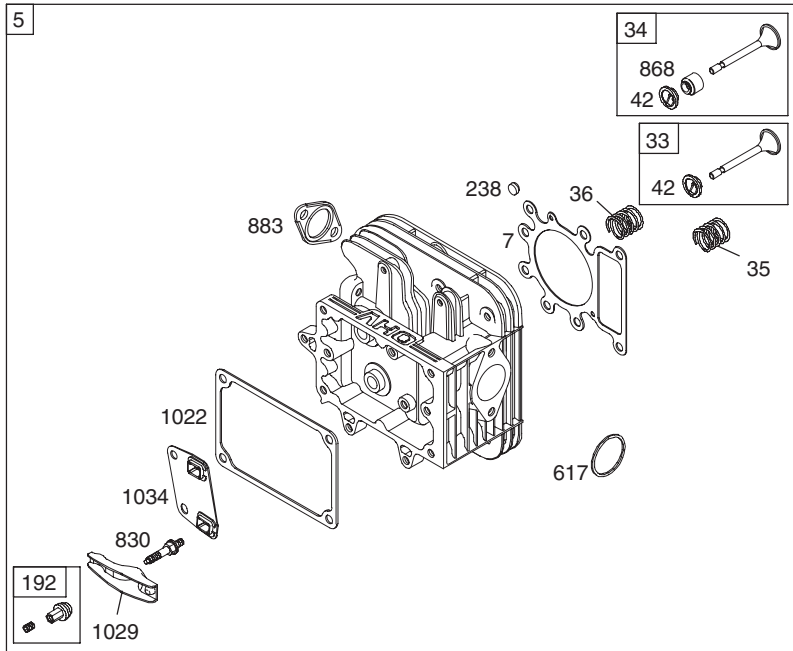

Briggs & Stratton Engine Model 215707

48 SHORT BLOCK
1329 REPLACEMENT ENGINE