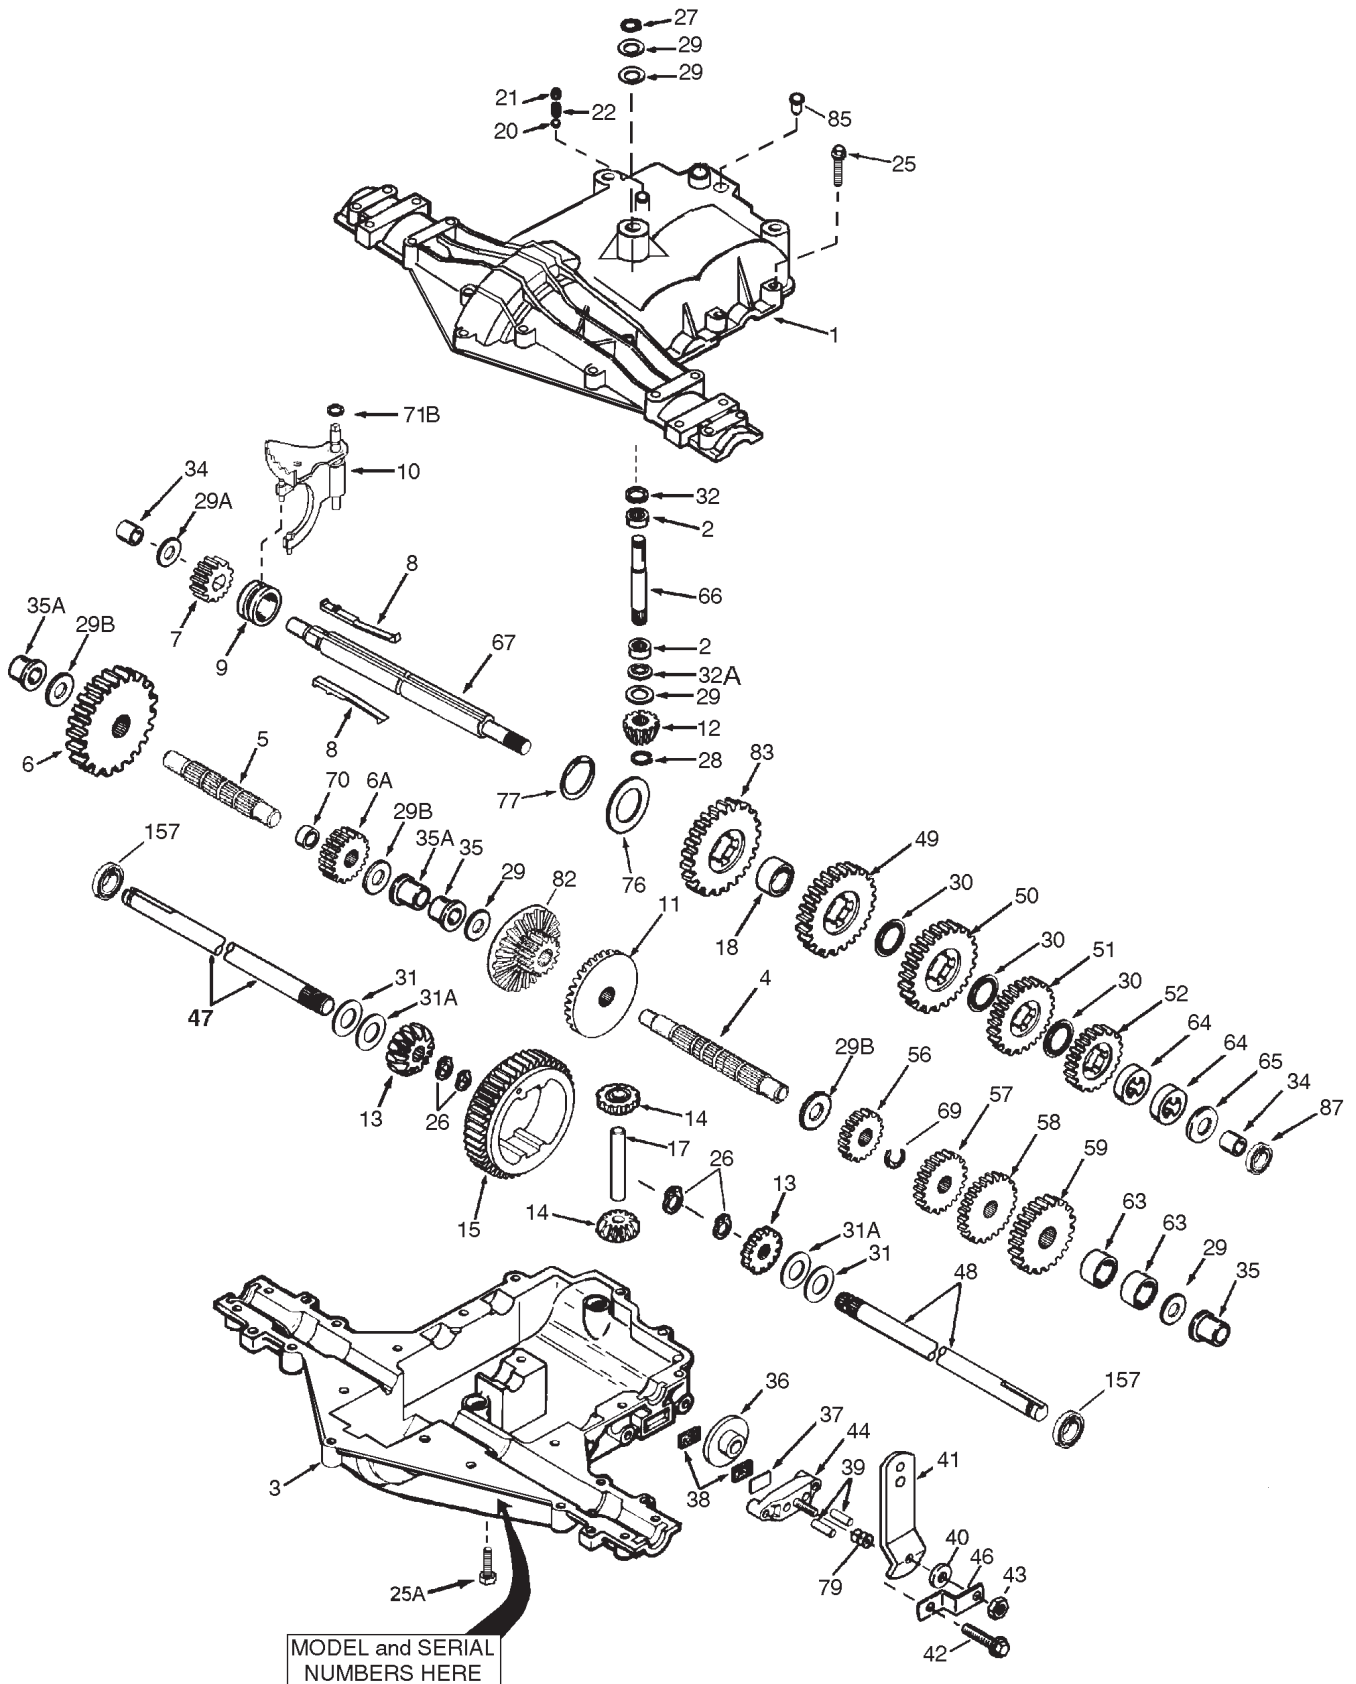

Tecumseh Transmission Model EP-17488

Tecumseh Transmission Model EP-17488

Ref. No.	Part No.	Description
1	TC-772147	Transaxle Cover
2	TC-780086A	Needle Bearing (1/2" long)
3	TC-770128A	Transaxle Case
4	TC-776395	Countershaft
5	TC-776409	Output Shaft
6	TC-778364	Spur Gear (38T-PM/SER)
6A	TC-778369	Spur Gear (15T-PM/SER)
7	TC-778330	Spur Gear (11T-PM/SER)
8	TC-792180A	Shift Key Set (Qty. 2)
9	TC-784352	Shift Collar
10	TC-784378	Shift Rod & Fork Assembly
11	TC-778334	Bevel Gear (30T-PM)
12	TC-778309	Input Bevel Pinion (13T-PM)
13	TC-778368	Bevel Gear 13T (Incl. ref. 13 & 14)
14	TC-778368	Bevel Gear 13T (Incl. ref. 13 & 14)
15	TC-778370	Ring Gear (43T)
17	TC-786188	Drive Pin
18	TC-786102	Spacer (1.130" x .695")
20	TC-792077A	Ball (Stainless Steel 5/16" dia.)
21	TC-792211	Screw, 3/8-16 x 3/8"
22	TC-792079	Spring
25	TC-792073A	Screw, 1/4-20 x 1-1/4"
25A	TC-792177	Screw, 1/4-20 x 1-3/8"
26	TC-792125	Retaining Ring-package of 2
27	TC-792035	Retaining Ring
28	TC-788040	Retaining Ring
29	TC-780072	Washer .627" ID .031"
29A	TC-780160	Thrust Washer (.563" ID x .031")
29B	TC-780051	Thrust Washer (.762" ID X .031")
30	TC-780108	Shift Washer (Cupped)
31	TC-780001	Washer .750" ID .56"
31A	TC-780195	Washer .750" ID .062
32	TC-788083	Oil Seal 5/8"
32A	TC-792001	O Ring (.823" OD)
34	TC-780194	Bushing (.563")
35	TC-780193	Flanged Bushing (.625" ID)
35A	TC-780197	Flanged Bushing (.751" ID)

Ref. No.	Part No.	Description
36	TC-790075	Brake Disk
37	TC-790007	Brake Pad Plate
38	TC-799021A	Brake Pad (pkg. of 2)
39	TC-786026	Dowel Pin .3125" x .750"
40	TC-792076A	Washer .312" ID .059"
41	TC-790104	Brake Lever
42	TC-792177	Screw 1/4-20 x 1-3/8"
43	TC-792075	Lock Nut 5/16-24
44	TC-790025	Brake Pad Holder
46	TC-786086	Bracket
47	TC-775146	Axle (10.719" long) (Incl. 26)
48	TC-775147	Axle (15.312" long) (Incl. 26)
49	TC-778338	Spur Gear (27T-PM/IC)
50	TC-778342	Spur Gear (22T-PM/IC)
51	TC-778313	Spur Gear (19T-PM/IC)
52	TC-778350	Spur Gear (16T-PM/IC)
56	TC-778337	Spur Gear (13T-PM/SER)
57	TC-778341	Spur Gear (18T-PM/SER)
58	TC-778351	Spur Gear (21T-PM/SER)
59	TC-778349	Spur Gear (24T-PM/SER)
63	TC-786071	Countershaft Spacer 1-1/8" x 3/8"
64	TC-786072	Brake Shaft Spacer 1-3/8" x 3/8"
65	TC-780189	Washer .563" ID .062
66	TC-776472	Input Shaft
67	TC-776396	Brake Shaft
69	TC-792170	Retaining Ring (.75" x .042")
70	TC-786187	Spacer (.890")
71B	TC-788092	O-Ring
76	TC-780090	Flat Washer (1.128" ID x .058")
77	TC-788078A	Retaining Ring (1.125" x .050")
79	TC-792144	Spring
82	TC-778333	Bevel (30T) & Spur Gear
83	TC-778338	Spur Gear (27T-PM/IC)
85	TC-792154	Oil Fill Plug
87	TC-788089A	Oil Seal 9/16" ID
157	TC-788088A	Oil Seal 3/4" ID