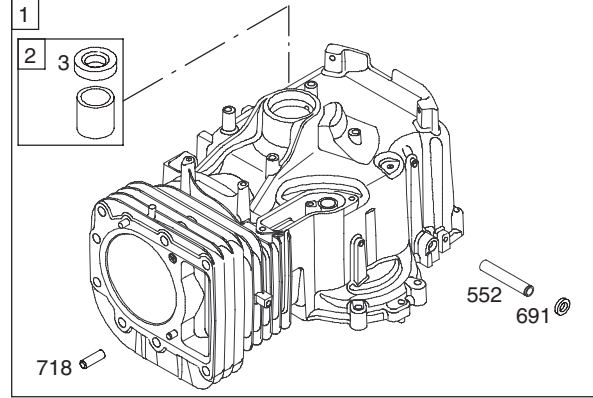

Drive System and Deck

Ref.	Part Number	Description	Ref.	Part Number	Description
1	17840	Transaxle Bracket Mount	41	731-05938	Mulch Plug
2	618-04639	Transmission 4-Speed	42	687-02420	Idler Arm Assembly
3	710-0176	Screw, Cap: 5/16-18 x 2.75"	43	687-02421	Deck Assembly 33-inch
4	710-0376	Screw, Cap: 5/16-18 x 1.00"	44	710-0451	Bolt, Carriage: 5/16-18 x .75"
5	710-04377	Screw, Cap: 7/16-20 x 2.75"	45	710-0514	Screw, Cap: 3/8-16 x 1.00"
6	710-0513	Screw, Cap: 1/4-28 x .625"	46	710-3106A	Screw, Carriage: 3/8-16 x 1.75"
7	710-0520	Screw, Cap: 3/8-16 x 1.50"	47	710-1260A	Screw, 5/16-18 x .750"
8	710-1878	Screw, Cap: 3/8-16 x 1.75"	48	710-3184	Screw, Cap: 3/8-16 x 2.00"
9	710-3008	Screw, Cap: 5/16-18 x .75"	49	631-04244	Chute Deflector (Incl. Refs. 71-76)
10	710-3015	Screw, Cap: 1/4-20 x .75"	50	712-0417A	Nut, Flange: 5/8-18
11	711-1000	Belt Keeper	51	712-0641	Nut, Hex
12	712-04063	Nut, Flange Lock: 5/16-18	52	712-3017	Nut, Hex 3/8-16
13	712-04064	Nut, Flange Lock: 1/4-20	53	732-04406	Ext. Spring, Timing Belt Tension
14	712-04065	Nut, Flange Lock: 3/8-16	54	732-04452	Extension Spring: Deck Brake
15	712-0700	Nut, Flange: 9/16-18	55	736-0225	Washer, Lock
16	714-0145	Hairpin Clip: .092" x 1.64" Long	56	738-0347	Spacer, Shoulder: .625" x .169"
17	718-0758A	Pulley Hub	57	738-04162A	Spacer, Shoulder: .884" x .190"
18	720-0142	Grip	58	742-04154A	Blade: 17.9"
19	731-05766	Trailing Shield	59	754-04136	Belt, Timing
20	732-04409	Extension Spring	60	754-04139	Belt, V Type
21	732-04443	Extension Spring	61	756-04129	Idler Pulley 4.25"
22	736-0105	Washer, Spring: .401" x .870" x .063"	62	756-04280	Idler Pulley 3.50"
23	736-0322	Washer, Flat: 450" x 1.250" x .164"	63	756-0616	Idler Pulley V-Type 5.0"
24	736-0270	Washer, Bell	64	787-01440	Idler Timing Bracket
25	736-04256	Washer, Flat .39" x .87" x .06"	65	721-04041	Water Port Adapter
26	738-04166	Spacer, Shoulder: .50" x .1475"	66	737-04003C	Water Port
27	747-04635	Belt Keeper Rod	67	634-04349	Wheel Assembly, 16 x 4 x 8
28	747-04673	Loop Link Coupling		634-04173	Rim Assembly
29	747-04678	Trans Mount Rod		734-04273	Tire, 16 x 4 x 8
30	754-04145	Belt, V Type		734-0255	Valve
31	756-04129	Idler Pulley: 4.25" Dia.	68	736-0242	Washer, Bell: .340" x .872" x .060"
32	756-04258	Flat Sheave 7.75"	69	710-0627	Screw, Cap: 5/16-24 x .75"
33	756-04260	Engine Pulley 3.20" x 4.35" Dia.	70	710-1315	Screw, 3/8-16 x 1.25"
34	756-04280	Idler Pulley 3.50" Dia.	71	710-1236	Screw, Carriage: 5/16-18 x 1.00"
35	787-01469A	Shift Rod, Lower	72	710-04187	Screw, 1/4-15 x .50"
36	787-01470A	Shift Rod, Upper	73	787-01017A	Deflector Hinge Bracket
37	787-01473	Belt Keeper	74	732-04012	Deflector Torsion Spring
38	787-01523	Wheel Drive idler Bracket	75	726-04009	Push Cap
39	618-04438A	Drive Spindle Assembly	76	711-04027	Deflector Pin
40	618-04439A	Spacer Spindle Assembly			

Briggs & Stratton Engine Model 215707