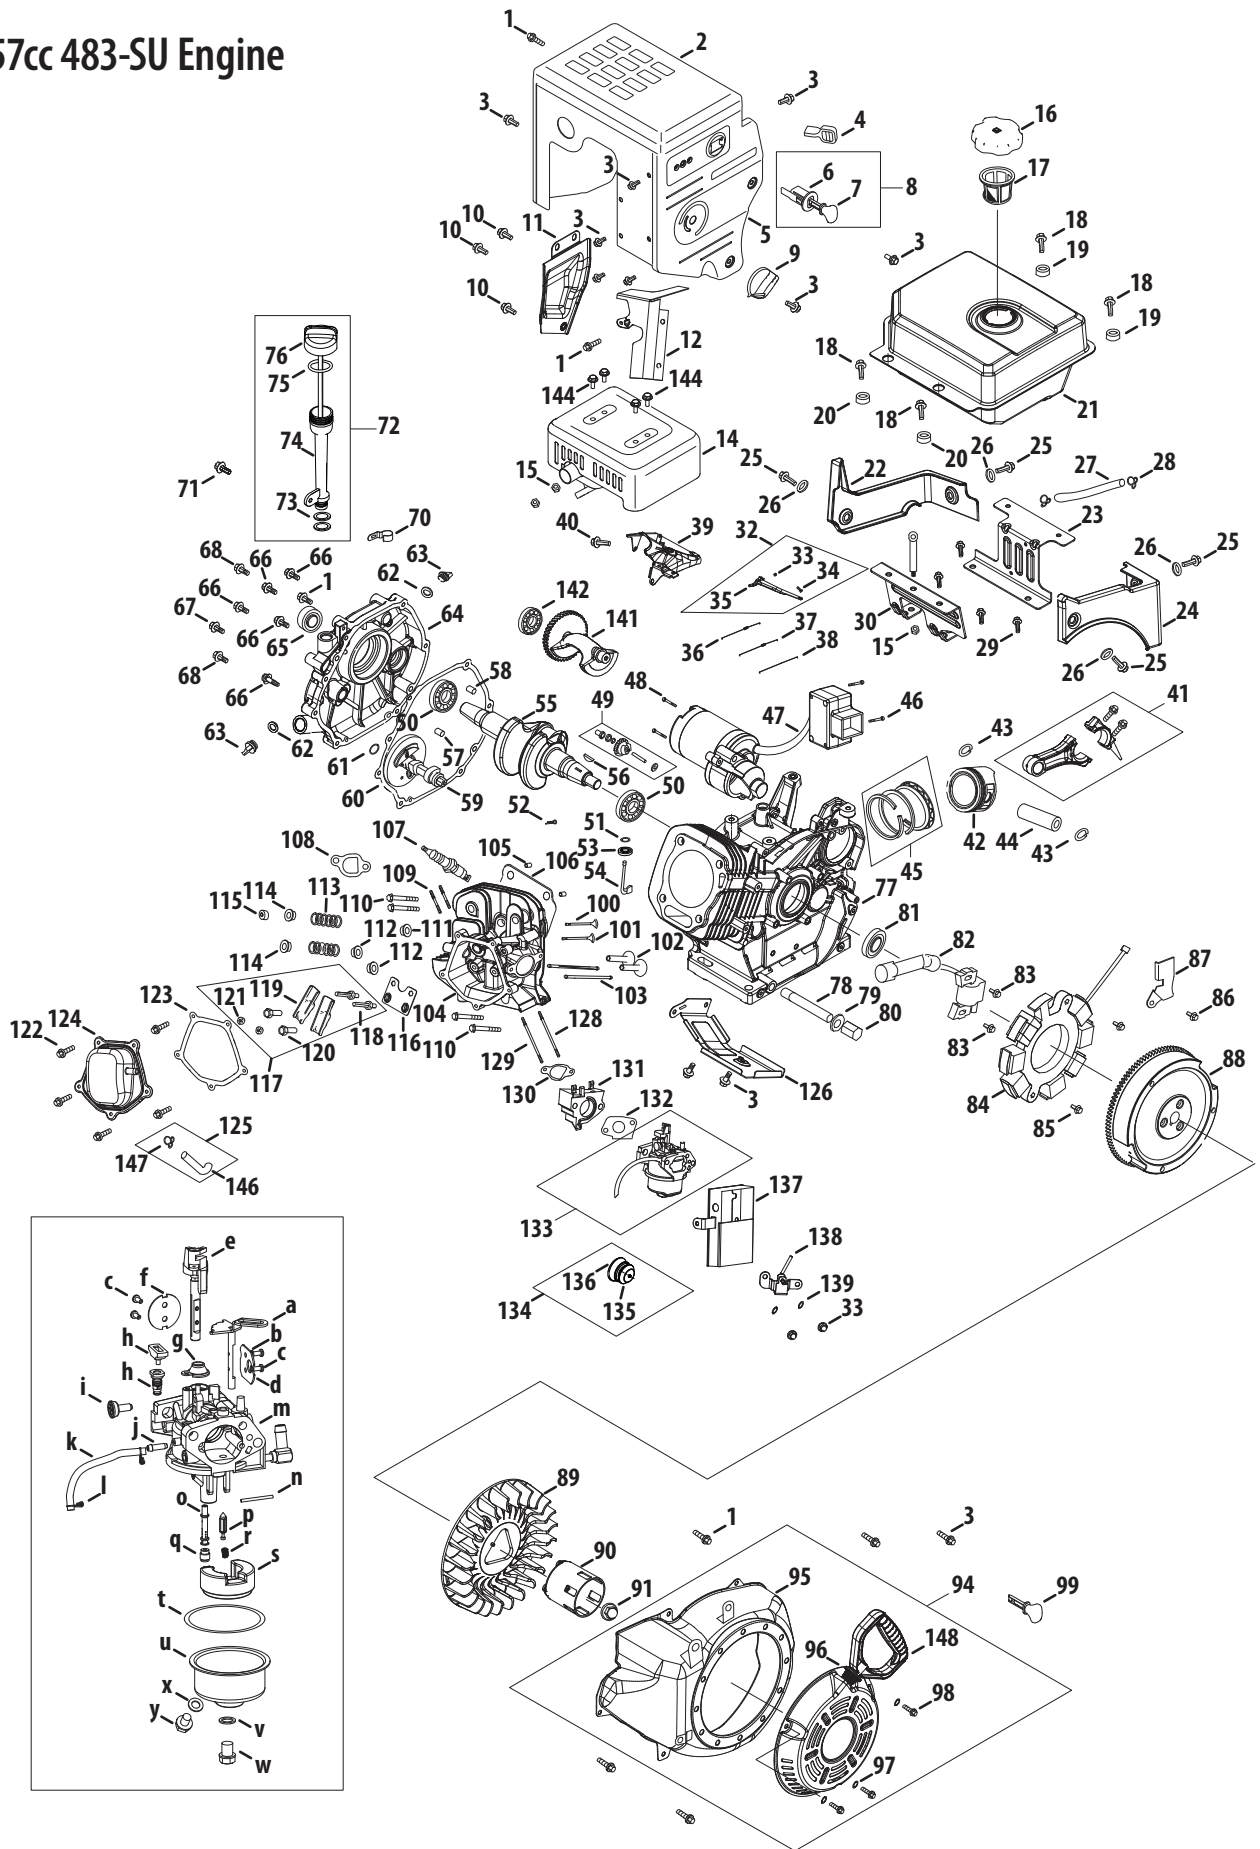

357cc 483-SU Engine

357cc 483-SU Engine

Ref.	Part Number	Description	Ref.	Part Number	Description
1	710-11012	Bolt, M6 x 16	45	951-11955	Piston Ring Set
2	951-11339	Muffler Shield	46	710-04965	Bolt, M4 x 55
3	710-04915	Bolt, M6 x 12	47	951-11196	Startup Electromotor
4	951-10757	Throttle Control Knob	48	710-04967	Bolt, M8 x 55
5	951-11595	Control Panel	49	951-11956	Governor Gear/Shaft Ass'y
7	731-05632	Key	50	951-11957	Radial Ball Bearing
8	951-10637	Key Switch Ass'y	51	736-04453	Washer
9	951-11302	Choke Knob	52	714-04077	Cotter Pin
10	710-04914	Bolt, Flange, M6 x 10	53	951-11958	Governor Seal
11	951-11181	Muffler Baffle	54	951-11365	Governor Arm Shaft
12	951-11321	Carb Isolator Bracket	56	951-10307	Woodruff Key
14	951-11338	Muffler Ass'y	57	715-04102	Dowel Pin, 9 x 12
15	712-04219	Nut, M8 - 1.25	58	715-04092	Dowel Pin, 7 x 14
16	951-10649	Fuel Cap Ass'y	59	951-11959	Camshaft Ass'y
17	951-11933	Fuel Level Indicator	60	951-11376	Crankcase Cover Gasket
18	710-04970	Flange Bolt, M8 x 20	61	736-04476	Washer
19	750-05312	Bushing, Gas Tank	62	951-11960	O-Ring
20	750-05313	Bushing, Gas Tank	65	951-11375	Oil Seal
21	951-11201	Fuel Tank Ass'y	66	710-04971	Bolt, M8 x 38
22	951-11319	Fuel Tank Shroud	67	710-04972	Bolt, M8 x 45
23	951-11318	Rear Mounting Bracket Ass'y	68	710-05052	Bolt, M8 x 35
24	951-11351	Engine Shroud	70	951-11320	Dipstick Clamp
25	951-11012	Bolt, M6 x 16	71	710-04966	Bolt, M6 x 8
26	736-04452	Bush - Washer	73	951-11903	Oil Fill Tube O-Ring
28	951-11731	Fuel Line Clamp	75	951-11904	Dipstick O-Ring
29	710-04921	Bolt, M8 x 14	78	951-11350	Oil Drain Pipe Ass'y
30	951-11182	Fuel Tank Mounting Bracket	79	736-04440	Oil Drain Washer
33	712-04212	Nut, M6	80	710-04906	Oil Drain Plug
34	710-04908	Governor Arm Bolt	81	951-11499	Oil Seal
35	951-11307	Governor Arm	82	951-11305	Ignition Coil Ass'y
36	951-11306	Governor Spring	83	710-04920	Ignition Coil Bolt
37	951-11203	Throttle Linkage Spring	84	951-11961	Coil Assy. Charge
38	951-11309	Throttle Linkage	85	710-04969	Bolt, M6 x 30
39	951-11311	Primer Bracket	86	710-04966	Bolt, M6 x 8
40	710-04916	Bolt, Flange, M6 x 14	87	951-11186	Alternator Wire Clamp Bracket
41	951-11951	Connecting Rod Ass'y	88	951-11312	Flywheel
42	951-11952	Piston	89	951-11313	Fan, Cooling
43	951-11953	Piston Pin Snap Ring	90	951-11314	Starter Cup
44	951-11954	Piston Pin	91	712-04220	Nut, Special, M16 x 1.5