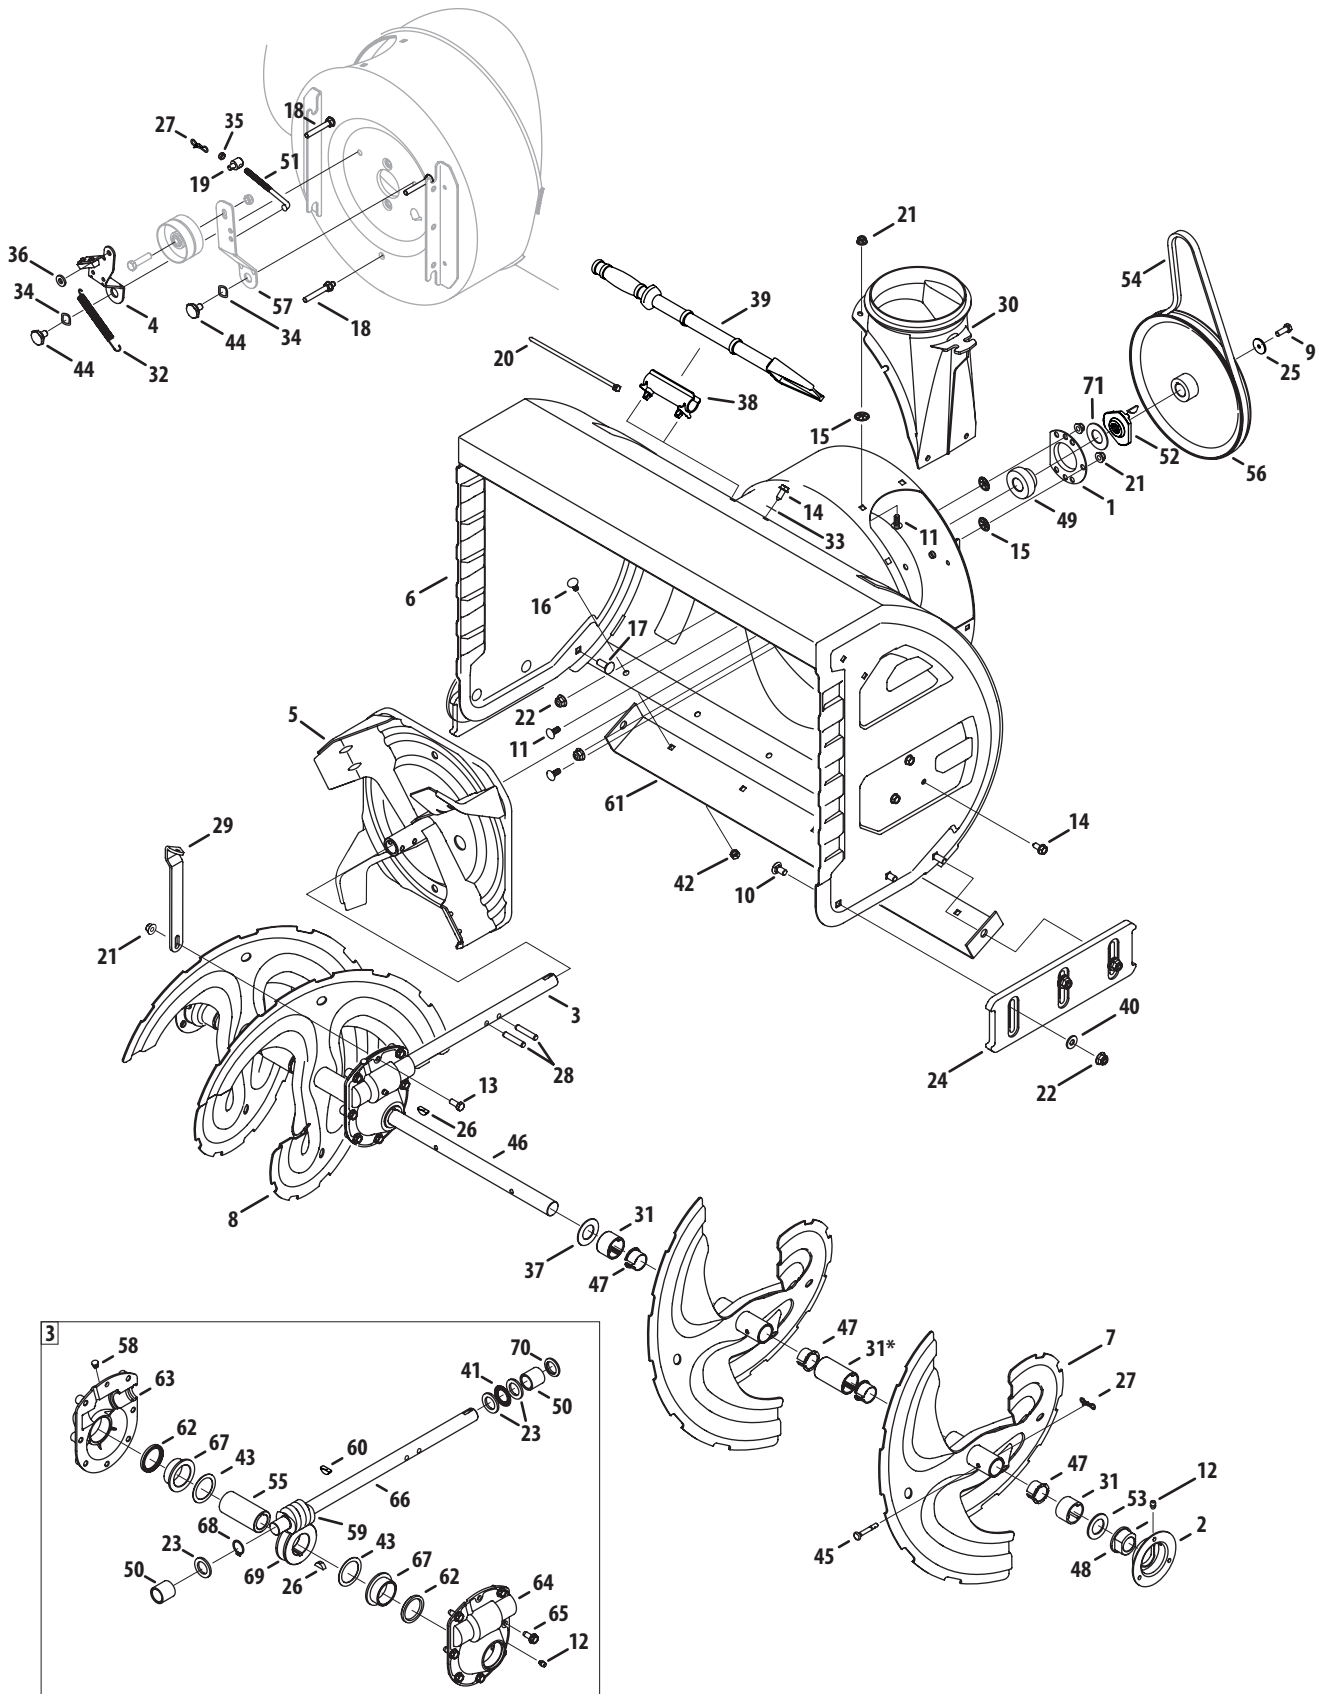

Augers, Auger Housing, and Gearbox

Augers, Auger Housing, and Gearbox

Ref.	Part No.	Description	Ref.	Part No.	Description
1	05244B	Housing, Bearing	37	736-3046A	Washer, 1.01 x 1.86 x .06
2	784-0315A	Housing, Bearing	38	731-2635	Clip, Mounting
3	918-04514	Gear Box Assembly	39	731-2643	Tool, Clean-out
4	918-0281A	Bracket Assembly, Auger Brake	40	736-0262	Wash, Flat, .385 x .870 x .092
5	684-0090B	Impeller, 16"	41	741-0184	Bearing, Thrust
6	684-04232	Housing, Auger - 30"	42	712-04103	Nut, Hex, 5/16-18 Stainless
	684-04233	Housing, Auger - 33"	43	936-0266	Wash, Flat, 1.52ID x 2.0 OD
7	684-04151	Spiral Assembly, LH	44	938-0281	Screw, Shoulder, .625 x .17
8	684-04152	Spiral Assembly, RH	45	738-04155	Pin, Shear, .25 x 1.75
9	710-1245B	Screw, Hex Cap Lock, 5/16-24	46	938-04157	Shaft, Spiral, — 30" ONLY
10	710-3168	Screw, Carriage, 3/8-16 x 1.00		938-04158	Shaft, Spiral, — 33" ONLY
11	710-0451	Screw, Carriage, 5/16-18 x .75	47	741-0494	Bushing, Flange,
12	937-3000	Fitting, Lube	48	741-0192	Bearing, Flange w/Flats
13	710-0376	Screw, Hex Cap, 5/16-18 x 1.0 Gr5	49	941-04024	Bearing, Self Aligning
14	710-04484	Screw, 5/16-18 x .750	50	941-0217	Sleeve
15	926-04012	Nut, Push	51	747-0980A	Rod, Auger Idler
16	710-04525	Screw, Carriage, 5/16-18 x .75	52	748-04067A	Adapter, Pulley w/Pins
17	710-3034	Screw, Carriage, 3/8-16 x 1.25	53	950-04020	Spacer, 1.004 x 1.375 x .25
18	710-04606A	Screw w/Stud, 5/16-18 x .4300	54	954-04194A	V-Belt, 1/2 x 42
19	911-0677	Ferrule	55	738-0275	Shaft, Gear, Worm
20	725-0157	Tie Strap	56	756-04244A	Pulley, Auger Drive, 10.0
21	712-04063	Nut, Hex Flange Lock, 5/16-18	57	784-0385C	Bracket, Auger Idler
22	712-04065	Nut, Hex Flange Lock, 3/8-16	58	721-0325	Plug
23	936-0291	Wash, Flat, .88 ID x .38 OD	59	917-0299	Gear, Worm
24	731-07032	Shoe, Skid, Deluxe	60	914-0126	Key, Hi Pro, 3/16 x 3/4
25	736-0505	Washer, Flat, .34 x 1.5 x .15 Ht.	61	790-00277	Plate, Shave, Stainless — 30" ONLY
26	914-0135	Key, Woodruff, 1/4 x 3/4		790-00196A	Plate, Shave, Stainless — 33" ONLY
27	714-04040	Pin, Bow-tie Cotter	62	921-0146	Oil Seal
28	915-0118	Pin, Spiral, 5/16 x 1.75	63	918-0246	Hsg, Ass'y, Auger RH (Incl. Ref. 62 & 67)
29	790-00264A	Bracket, Gear Box Support	64	918-0435	Hsg, Ass'y, Auger LH (Incl. Ref. 62 & 67)
30	731-1696B	Adapter, Chute, 6"	65	710-1260A	Screw, LD, 5/16-18 x .750
31	731-05163	Spacer, 1.0 x 1.5 x 1.0 Lg - 30" ONLY	66	711-04714	Shaft, Drive, Auger
	731-05162*	Spacer, 1.0 x 1.5 x 2.5 Lg - 33" ONLY	67	741-0670	Flange Bearing
32	732-0858	Spring, Extension	68	716-0111	External, Retaining, Ring
33	936-0159	Washer, Flat, .349 x .879 .063	69	917-1425	Gear, Worm, LH
34	736-0174	Washer, Wave, .625 x .885 x .015	70	921-0145	Seal, Oil
35	712-3007	Jam Nut, 5/16-18	71	736-0188	Washer, Flat, .76 x 1.49 x .06
36	936-3008	Washer, .344 x .75 x .12			

*Used only on 33" units, otherwise use Part No. 731-05163