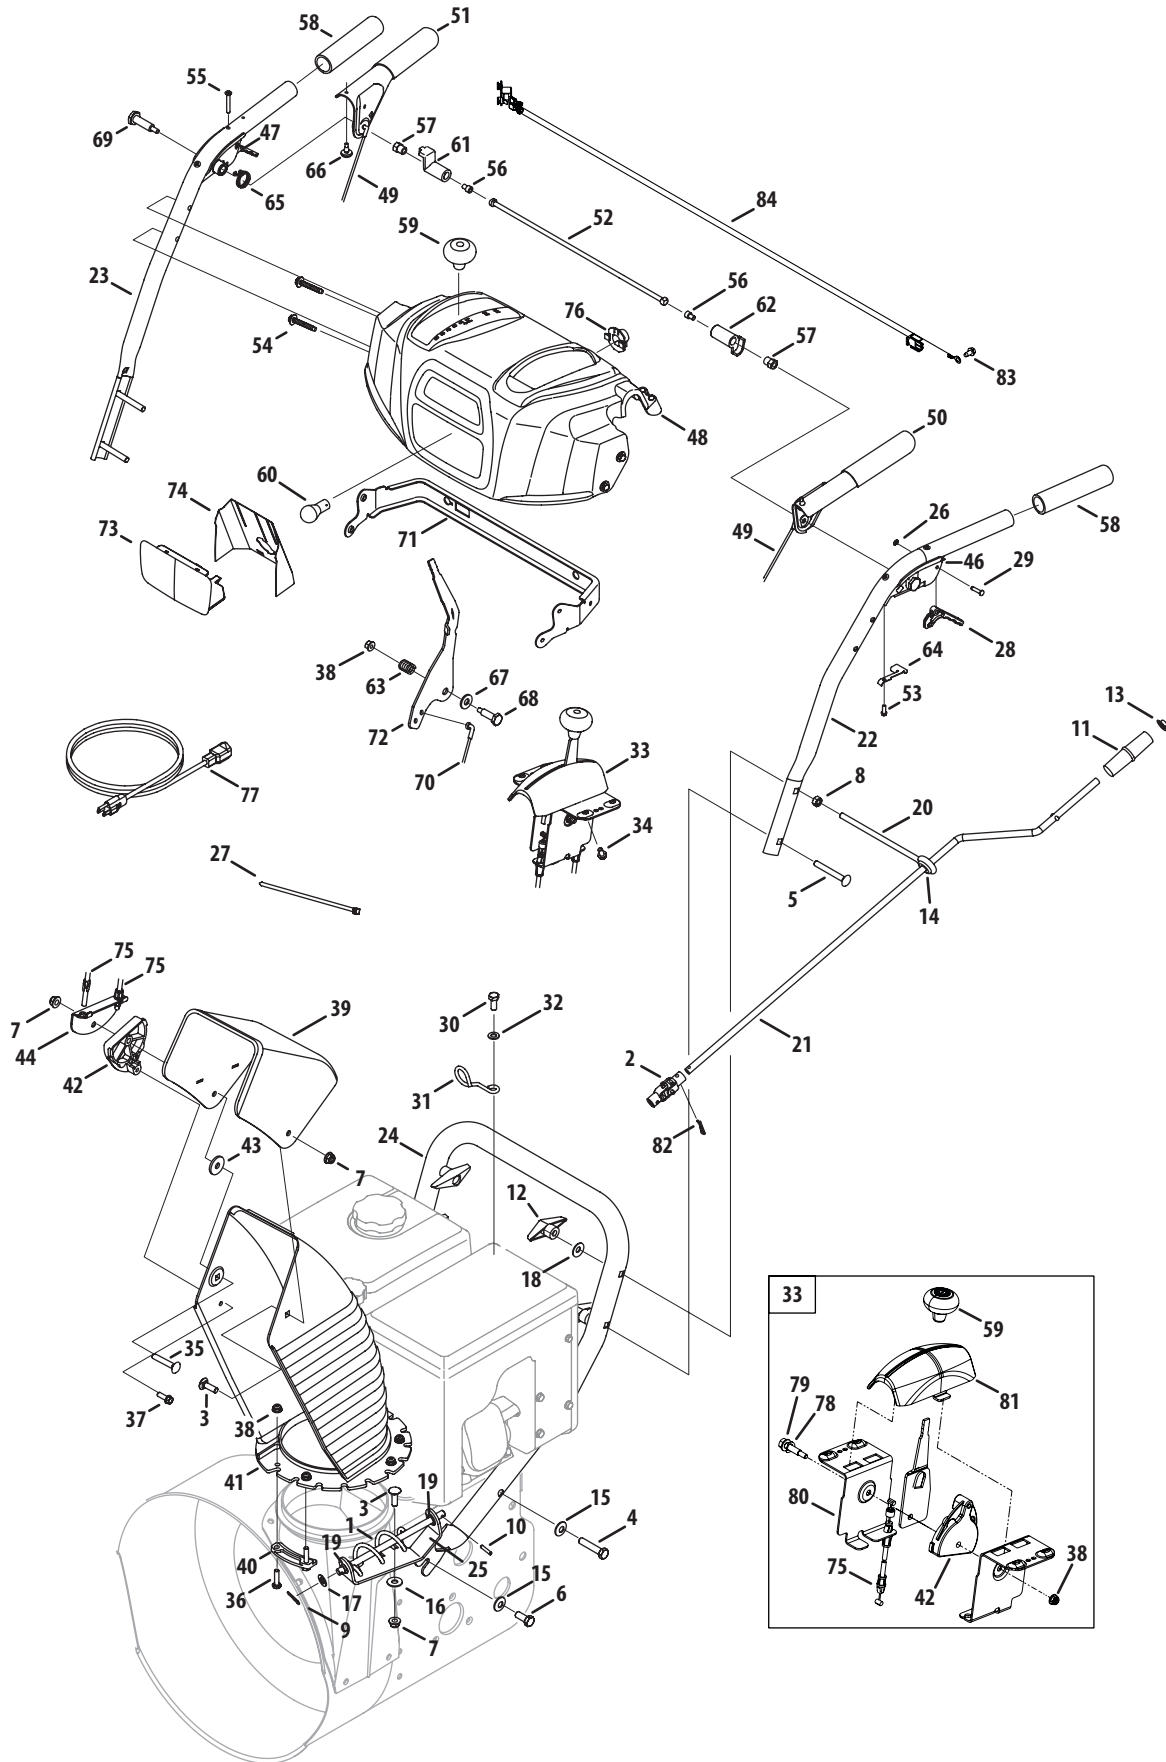

*Used only on 33" units, otherwise use Part No. 731-05163

Handles, Handle Panel & Discharge Chute

Handles, Handle Panel & Discharge Chute

Ref.	Part Number	Description
1	684-04308A	Chute Crank Assembly
2	684-04350	Joint Block Assembly
3	710-0276	Screw, Carriage, 5/16-18 x 1.0
4	710-04682	Screw, Hex, 3/8-16 x 2.00 Lock
5	710-0572	Screw, Carriage, 5/16-18 x 2.5
6	710-3118	Screw, Hex, 3/8-16 x 1.0 Lock, Gr5
7	712-04063	Flange Lock Nut, 5/16-18
8	912-3010	Hex Nut, 5/16-18
9	914-0104	Internal Cotter Pin
10	715-04095	Spring Pin
11	720-0201A	Knob, Crank
12	720-04072A	Knob, Wing Nut, 5/16-18
13	926-0100	Cap, Push, 3/8
14	735-0234	Grommet, Rubber
15	736-0105	Washer, Bel, .375 x .87 x .063
16	936-0159	Washer, Flat, .349 x .879 .063
17	936-0185	Washer, .375 x .738 x .063
18	736-0242	Washer, Belleville, .34 x .872 x .06
19	941-0475	Plastic Bushing, .380 I.D.
20	747-04747	Eye Bolt
21	747-04925A	Chute Rod
22	749-04675	Handle, Upper - LH
23	749-04674	Handle, Upper - RH
24	749-0991	Handle, Lower
25	790-00329	Chute Crank Bracket
26	716-04036	Ring, Retainer
27	725-0157	Cable Tie
28	731-04954	Trigger
29	738-04126	Pin, 3/16
30	710-04022	Hex Head Screw, MB 1.25
31	732-04677	Cable Guide
32	936-0264	Flat Washer, .330 x .630 x .0635
33	984-04230	2-Way Chute Control™ Assy
34	710-04187	Hi-Lo Screw, 1/4-15 x 0.5
35	710-0458	Bolt, Carriage, 5/16-18 x 1.75
36	710-0597	Screw, 1/4-20 x 1.00
37	710-0895	Hi-Lo Screw, 1/4-15 x .75
38	712-04064	Flange Lock Nut, 1/4-20
39	731-0846C	Upper Chute
40	731-0851A	Chute, Flange Keeper
41	731-0903E	Lower Chute
42	731-1313C	Chute Tilt Cable Guide