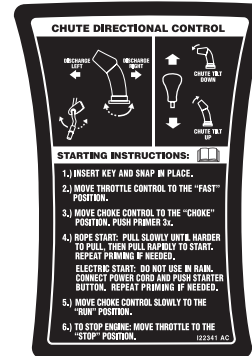

Labels

777D15121

777D15045

777X43688

777I22340

777D15042

777S32636

777D15130

777S32280

777D15109

777I22341

777I22363

777D15113