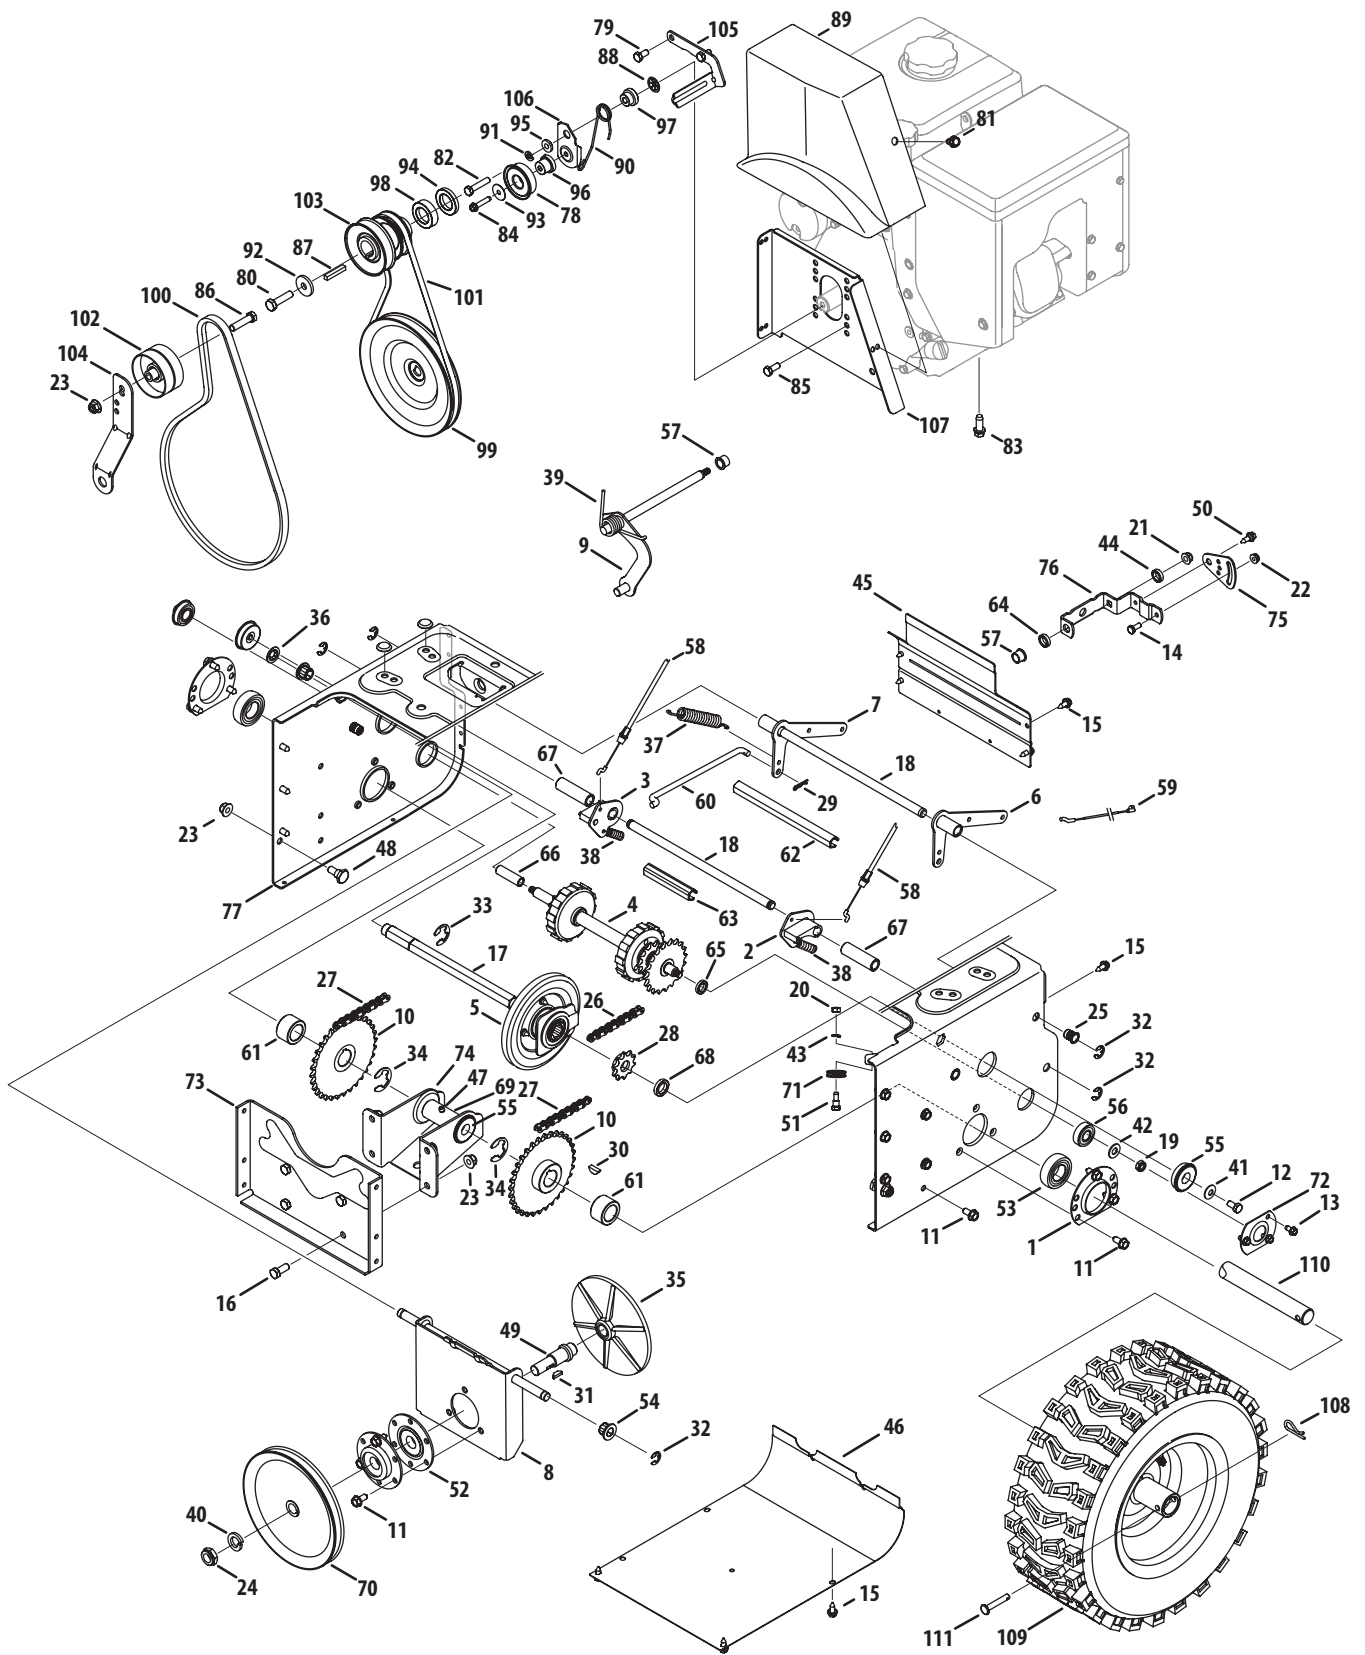

Snow Thrower Drive System

Snow Thrower Drive System

Ref.	Part Number	Description
1	05244B	Housing, Bearing
2	618-0279P	Dogg, Steering Drive, LH
3	618-0280P	Dogg, Steering Drive, RH
4	918-0282E	Shaft Assembly, Steering
5	918-04178	Assembly, Friction Wheel
	718-04034	Wheel, Friction, Bonded
	710-0896	Screw, Hex Wash
6	684-0118B	Bracket, Auger Actuator
7	684-0119B	Bracket, Drive Actuator
8	684-04212	Brkt, Friction Drive Suprt.
9	684-04229	Rod Assembly, Shift
10	684-04235	Sprocket, 32T
11	710-04484	TT Screw, 5/16-18 x .750
12	710-0538	Screw, Hex Cap Lock,
13	710-0599	1/4-20 x .50
14	710-0751	Hex Head Screw, 1/4-20
15	710-1652	Screw, Hex Wash.
16	710-3001	Screw, Hex Cap, 3/8-16
17	911-04279	Shaft, Hex Drive
18	711-04605	Shaft, Actuator
19	912-0116	Nut, Hex Insert Jam Lock
20	912-0138	Nut, Hex, 1/4-28 GR5
21	712-04063	Flange Lock Nut, 5/16-18
22	712-04064	Flange Lock Nut, 1/4-20
23	712-04065	Flange Lock Nut, 3/8-16
24	912-0413	Hex Nut, 5/8-18
25	712-0717	Nut, Insert 3/8-16
26	713-0284	Chain, Endless, #41 x 36L
27	713-0286	Chain, #420 x 40L
28	913-04015	Sprocket, #41 x 10T
29	914-0104	Pin, Internal Cotter
30	914-0135	Key, Woodruff
31	914-0388	Key, Hi-Pro, 3/16 x 5/8
32	916-0104	E-Ring
33	716-0136	Ring, Retaining
34	716-04048	Ring, Retainer
35	917-0302	Plate, Drive
36	726-0221	Speed Nut, .500
37	932-0121	Spring, Extension
38	932-0209	Spring, Extension
39	732-04385	Torsion Spring, .750 I.D. x .968 Lg.
40	936-0158	Washer, Lock, 5/8
41	736-0242	Wsh, Bell, .34 x .872 x .06
42	936-0300	Wash, .406 x .875 x .059
43	936-0329	Washer, Lock, 1/4
44	936-3015	Flat Washer, .469 x .875 x .105
45	790-00257	Cover, Upper Frame
46	790-00259	Cover, Lower Frame
47	937-3000	Fitting, Lube, 3/16 Drive
48	738-0143	Screw, Shldr., .498 x .34
49	738-0279	Spindle, Drive Plate
50	738-04184A	Shoulder Screw, .368 x .113
51	738-0924A	Screw, Hex Shldr., 1/4-28
52	741-0163A	Ass'y, Bearing/Housing
53	941-04025	Bearing, Self Aligning
54	741-04108	Bearing, Hex Flange
55	941-0563	Bearing, Ball
56	741-0747	Bush, Flg, .5625 x 1.375 x .4375
57	741-0748	Bush, Flg, .5 ID x .627 OD