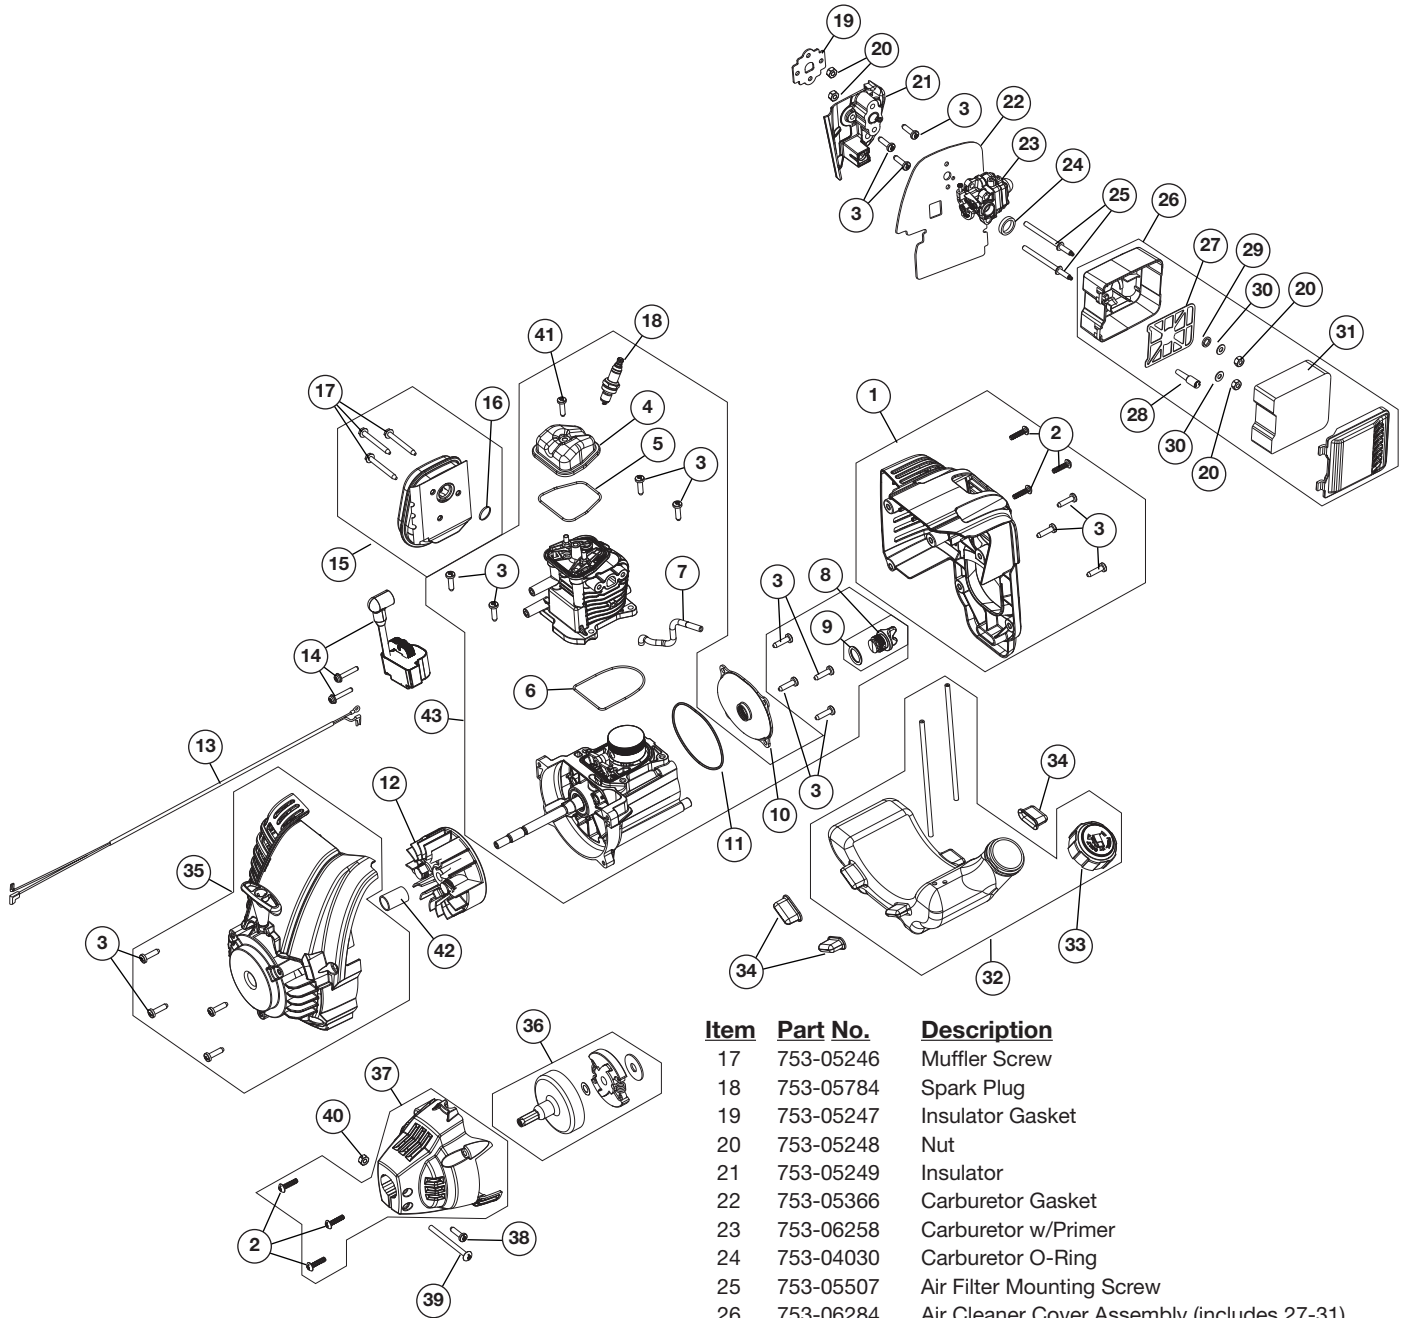

# REPLACEMENT PARTS - MODEL TB146 EC

## 4-CYCLE GAS CULTIVATOR

PPN 21AK146G766

Item	Part No.	Description
1	753-06237	Engine Cover Assembly (includes 2 & 3)
2	753-04595	Cover Screw
3	753-05377	Starter Screw
4	753-05901	Rocker Cover
5	753-05902	Rocker Cover O-Ring
6	753-05910	Cylinder O-Ring
7	791-182379	Breather Hose
8	753-05408	Oil Plug (includes 9)
9	791-182290	Oil Plug O-Ring
10	753-06111	Crankcase Cover
11	753-05238	Crankcase Cover O-ring
12	753-06221	Flywheel Assembly
13	791-182665	Lead Wires
14	753-05447	Module Assembly
15	753-06238	Muffler Assembly (includes 16 & 17)
16	753-05244	Muffler Gasket

Item	Part No.	Description
17	753-05246	Muffler Screw
18	753-05784	Spark Plug
19	753-05247	Insulator Gasket
20	753-05248	Nut
21	753-05249	Insulator
22	753-05366	Carburetor Gasket
23	753-06258	Carburetor w/Primer
24	753-04030	Carburetor O-Ring
25	753-05507	Air Filter Mounting Screw
26	753-06284	Air Cleaner Cover Assembly (includes 27-31)
27	791-182657	Air Filter Plate
28	791-182097	Breather Tube Assembly
29	791-181000	Air Cleaner O-Ring
30	791-182409	Washer
31	753-05506	Air Filter
32	753-06240	Fuel Tank Assembly w/Fuel Lines (includes 34)
33	753-1229	Fuel Cap
34	753-05259	Fuel Tank Pads
35	753-06666	Starter Housing Assembly (includes 3)
36	753-06281	Clutch Assembly
37	753-05263	Clutch Cover (includes 2)
38	753-04466	Anti-Rotation Screw
39	753-04003	Clamp Screw
40	791-180217	Nut
41	791-181025	Rocker Cover Screw
42	753-05078	Spacer
43	753-06317	Shortblock Assembly (includes 3-9, 11, 14, 18 & 41)