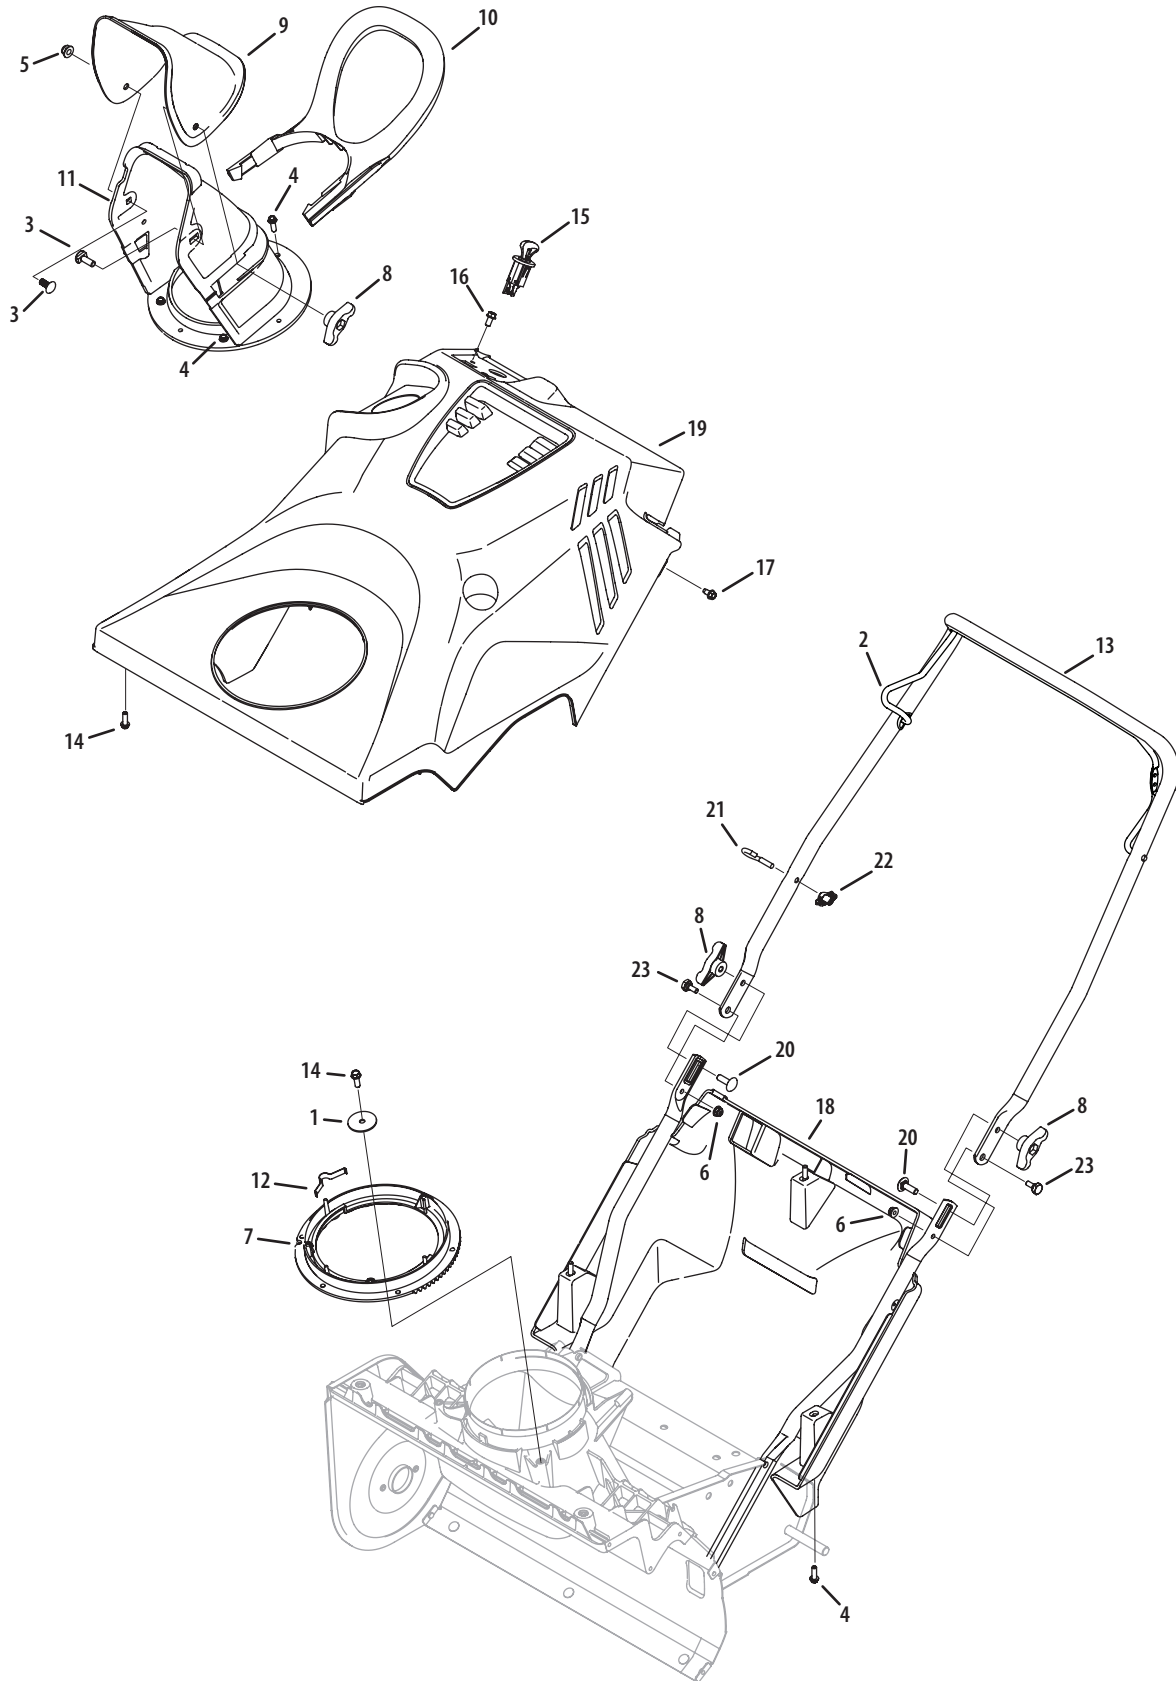

0685	Blue (Cub Cadet)
0691	Black Jack (Cub Cadet Commercial)

This page left intentionally blank.

Shroud, Chute & Handle (Model 221 HP)

Shroud, Chute & Handle (Model 221 HP)

Ref.	Part Number	Description
1	736-04576	Flat Washer, .28 x 1.5 x .075
2	747-05327C	Auger Bail
3	710-0451	Carriage Bolt, 5/16-18 x .750
4	710-05108	Hex Washer Screw, 1/4 x .750
5	712-04063	Flange Lock Nut, 5/16-18
6	712-04064	Flange Lock Nut, 1/4-20
7	731-08274	Chute Ring
8	720-04122	Wing Knob, 5/16-18
9	731-04426A	Upper Chute
10	731-07644	Chute Handle
11	931-07753A	Lower Chute
12	932-04111	Chute Adjustment Spring
13	749-04703B	Upper Handle
14	710-0895	Screw, Hi-Lo:1/4-15, 0.75
15	925-04031A	Ignition Switch Assembly
16	710-04187	Hex Washer Screw, 1/4-15 x .50
17	710-0599	Hex Washer Screw, 1/4-20 x .500
18	731-07725	Bottom Cover
19	759-04313A	Top Cover
20	710-04998	Carriage Screw, 5/16-18 x 1.00
21	710-05348	Eye Bolt, 1/4-20
22	720-0279	Handle Knob
23	738-04419A	Shoulder Screw, 1/4-20 x .375 x .148

Ref.	Part Number	Description
30	717-04940	Spur Gear, 35T
31	917-04844B	Bevel Gear, 95T
32	720-04122	Wing Knob, 5/16-18
33	731-04427A	Upper Chute
34	731-06451	Cable Guide
35	731-07708	Chute Plug
36	931-07753A	Lower Chute
37	731-07957	Chute Cover
38	720-04174	Grip, 1.18 x 3.33
39	710-04187	Hex Washer Screw, 1/4-15 x .50
40	759-04314A	Top Cover
41	731-07725	Bottom Cover
42	736-04161	Flat Washer, .75 x 1.00 x .06
43	941-0475	Plastic Bushing, .380 ID
44	747-05299A	Chute Rod
45	784-5594	Cable Bracket
46	790-00471	Gear Retainer Bracket
47	790-00416	Gear Mounting Plate
48	931-04504	Handle Panel Assembly
49	731-07784	Handle Panel Lens
50	710-04998	Carriage Screw, 5/16-18 x 1.00
51	710-05348	Eye Bolt, 1/4-20
52	720-0279	Handle Knob, 1/4-20
53	725-0157	Cable Tie
54	925-1629	Lamp
55	738-04419A	Shoulder Screw, .375 x .148 x 1/4-20
56	747-05327C	Auger Bail
57	749-04693B	Upper Handle
—	925-04139*	Harness Assembly