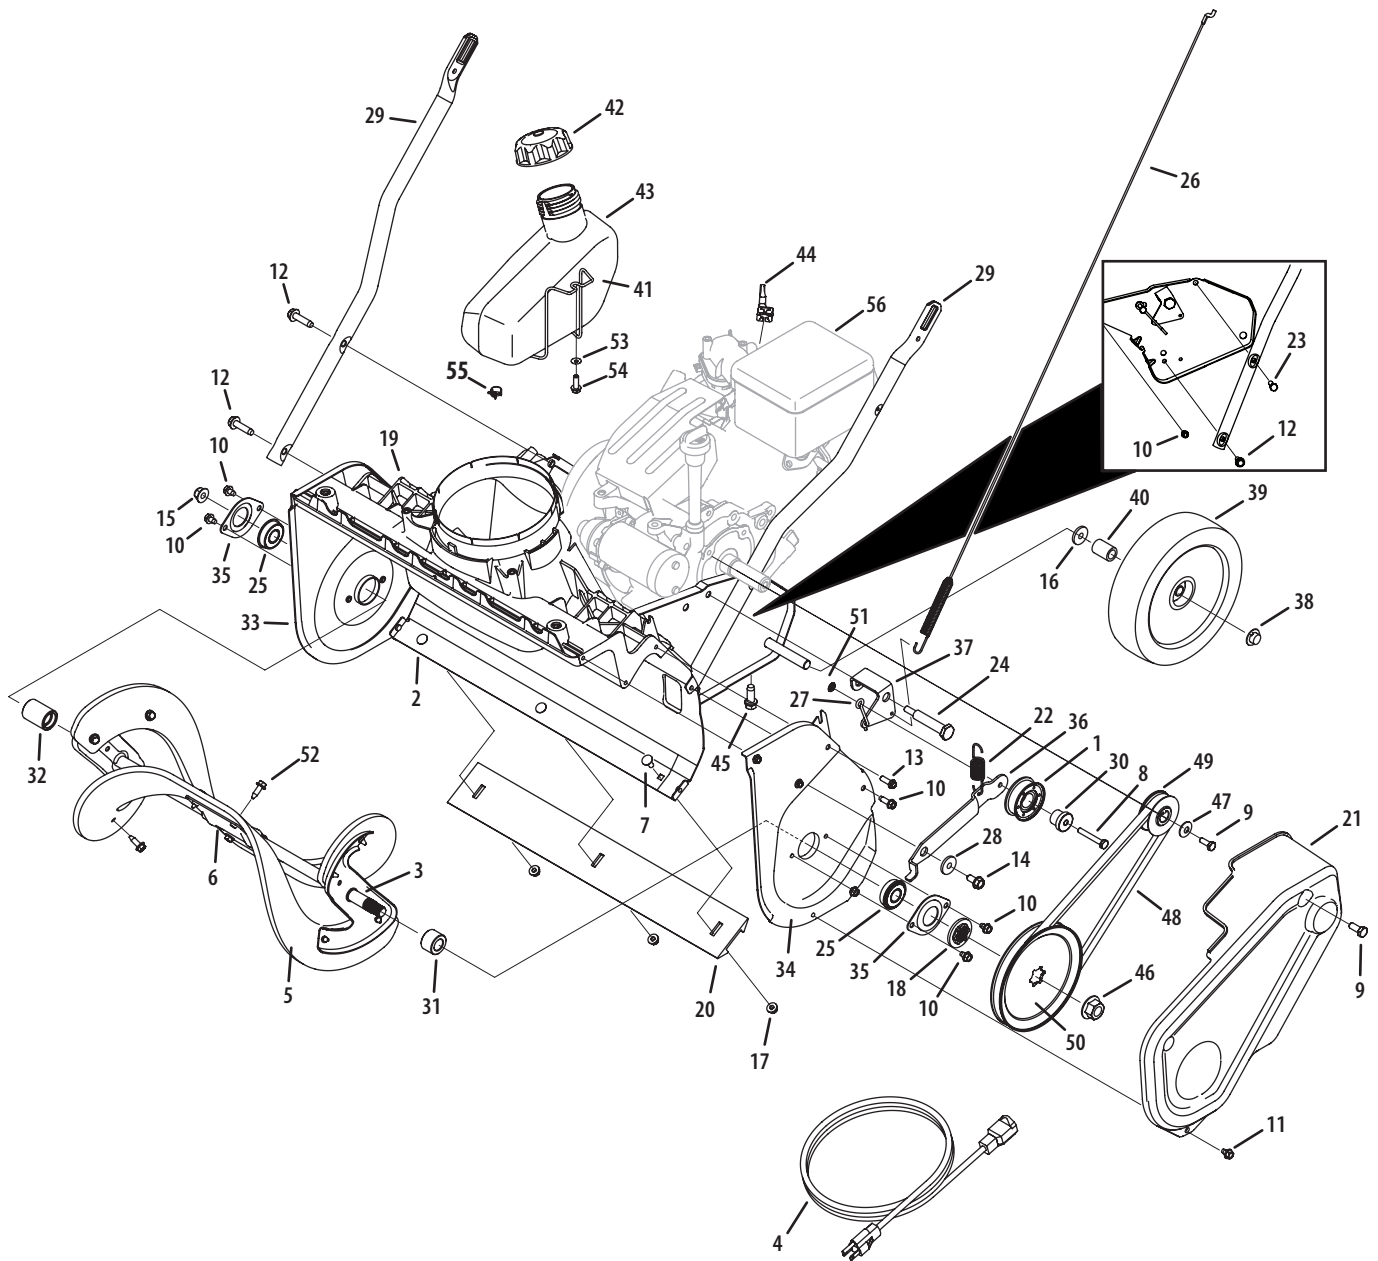

Drive System & Auger Assembly

Drive System & Auger Assembly

Ref.	Part Number	Description
1	684-04168	Idler Pulley Assembly
2	684-04398	Frame
3	984-04393	Auger Assembly Mount
4	929-0071A	3-Prong Extension Cord
5	753-06469	Auger Replacement Kit (Inc. 2 Paddles and 12 Hex Washer Screws)
6	790-00427	Center Auger Bracket
7	710-0134	Carriage Screw, 1/4-20 x .62
8	710-0778	Hex Screw, 1/4-20 x 1.50
9	710-0627	Hex Lock Screw, 5/16-24 x .750
10	710-0642	Hex Washer Screw, 1/4-20 x .750
11	710-0599	Hex Washer Screw, 1/4-20 x .500
12	710-0817	Hex Washer Screw, 5/16-18 x 1.250
13	710-0895	Hex Washer Screw, 1/4-15 x .750
14	710-04484	Hex Washer Screw, 5/16-18 x .75
15	712-04065	Flange Lock Nut, 3/8-16
16	936-0192	Flat Washer, .535 x .930 x .090
17	712-04064	Flange Lock Nut, 1/4-20
18	718-04836	Pulley Hub
19	931-07626B	Chute Adapter
20	731-08171	Shave Plate
21	731-07737A	Belt Cover
22	732-04748	Extension Spring, .70 x 3.035
23	710-05183	Hex Screw, 5/16-24 x 1.25
24	738-04456	Shoulder Bolt, 5/16-24 x .496 x 2.18
25	741-04517	Ball Bearing, .500 x 40mm x 12mm
26	946-04701	Clutch Cable
27	747-05360A	Drive Cable Wire Support
28	748-0234	Shoulder Spacer

Ref.	Part Number	Description
29	749-04810	Lower Handle
30	750-04571	Shoulder Spacer, .260 x .785 x .538
31	750-04758	LH Auger Spacer
32	750-05393	RH Auger Spacer
33	790-00444	RH Auger Plate
34	790-00445	LH Auger Plate
35	790-00457	Bearing Cup
36	790-00461	Idler Bracket
37	790-00426	Cable Idler Bracket
38	726-0299	Push Cap, 1/2
39	634-04347	Wheel, 8"
40	750-05417	Sleeve Spacer, .525 x .78 x 1.00
41	747-05513	Gas Tank Wire Support
42	751-14006	Fuel Cap
43	751-14001	Fuel Tank
44	731-07664	Choke Extension Lever
45	710-0654A	Hex Washer Screw, 3/8-16 x 1.000
46	912-0702	Flange Nut, 7/16-20
47	736-0343	Thrust Washer, .330 x 1.25 x .120
48	954-04050	Belt, .500 x 35.06
49	956-0416B	Pulley Half, .625 x 2.25
50	756-04443	Pulley, 1/2 x 6.00
51	726-0233	Push Nut
52	710-05058	Hex Washer Screw, 1/4-20 x .750
53	736-3092	Washer, .265 x 1.00 x .030
54	710-04065	Screw, 1/4-10 x .625
55	726-0205	Hose Clamp
56	952Z265-JU†	Replacement Engine
	952Z370-JUA††	Replacement Engine

† Model 221 HP

†† Model 221 LHP