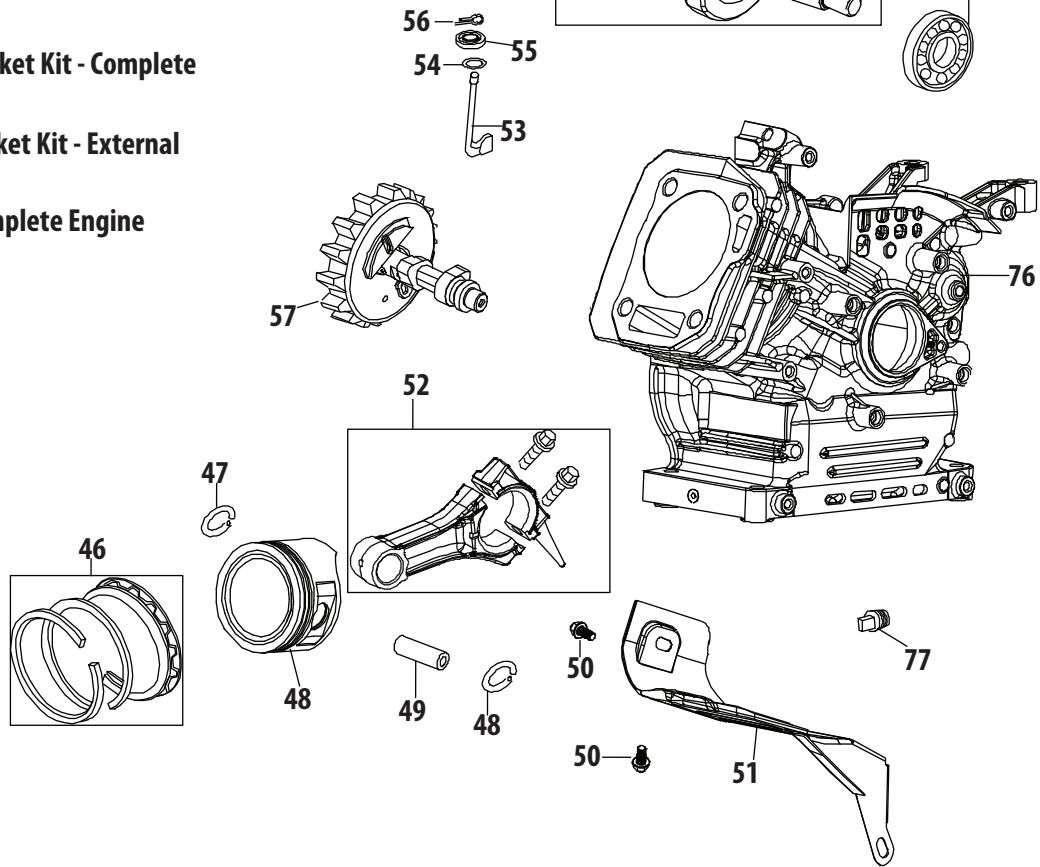

111 - Gasket Kit - Complete

112 - Gasket Kit - External

113 - Complete Engine