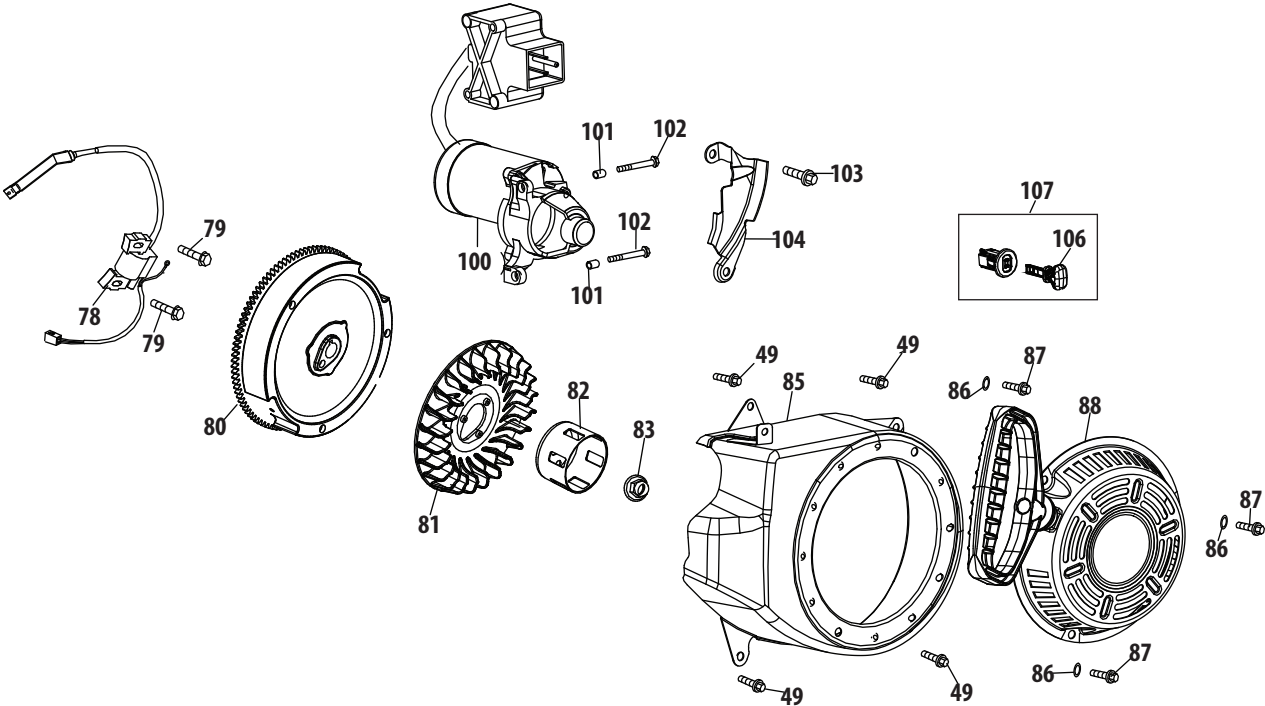

265-JU-12 Starter & Flywheel

Ref.	Part Number	Description
49	710-04915	Bolt M6x12
78	951-12013	Ignition Coil Assembly
79	710-04919	Bolt M6x25
80	951-12416	Flywheel
81	951-10934	Cooling Fan
82	951-10911	Starter Cup
83	712-04209	Nut, Special, M14x1.5
85	951-12644	Blower Housing
86	736-04455	Gasket 6

Ref.	Part Number	Description
87	710-04974	Bolt M6x10
88	951-14152	Recoil Starter
100	951-10645A	Electric Starter
101	715-04088	Dowel Pin 8x8
102	710-05182	Bolt M6x32
103	710-04915	Bolt M6x12
104	951-11109	Blower Housing Shield
106	731-05632	Key
107	951-10637	Key Switch