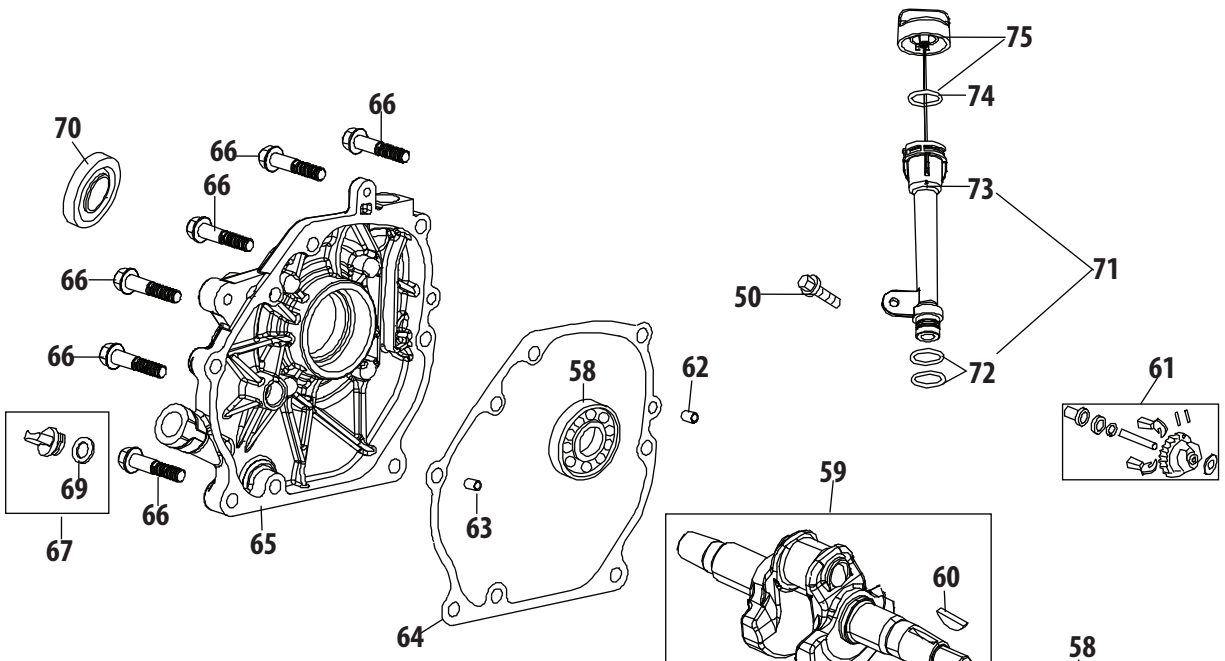

370-JUA Crankcase