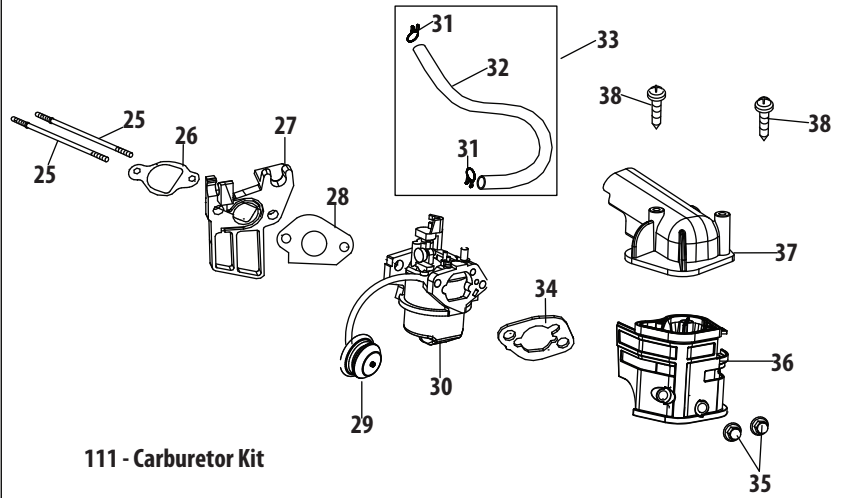

265-JU-12 Carburetor

111 - Carburetor Kit

265-JU-12 Carburetor

Ref.	Part Number	Description
25	710-05101	Stud M6×110
26	951-11567	Carburetor Insulator Gasket
27	951-11568	Carburetor Insulator
28	951-11569A	Carburetor Gasket
29	951-10639A	Primer Assembly
29	951-11824	Primer Bulb
30	951-12704B	Carburetor Assembly
31	951-11700	Fuel Hose Clamp
32	951-12613	Fuel Hose
33	951-12012	Fuel Line Kit
34	951-11571	Carburetor Gasket Plate
35	712-04213	Nut
36	951-10962	Air Cleaner Housing
37	951-10961	Air Cleaner Assembly
38	710-05275	Self-Tapping Bolt M4.2×45
111	951-14033	Carburetor Kit (Incl. k,q,r,s,t,u,v,w,y,aa)
a	710-05468	Choke Control Lever Screw
b	736-04598	Washer
c	951-12515	Choke Control Lever
d	n/a	Choke Shaft
e	n/a	Choke Plate
f	n/a	Throttle Shaft

Ref.	Part Number	Description
g	n/a	Throttle Plate
h	710-05469	Screw M3×6
i	736-04638	Lock Washer
j	n/a	Gasket, Throttle Plate
k	n/a	Idle Jet Assembly (0.34)
l	n/a	Idle Speed Adjusting Screw
m	n/a	Primer Pipe
n	951-12019	Primer Hose
o	951-11906	Hose Clamp
p	n/a	Carburetor Body
q	n/a	Float Pin
r	n/a	Emulsion Tube (P18-019)
s	951-12875	Needle Valve
t	n/a	Main Jet (#73H)
u	n/a	Needle Valve Spring
v	n/a	Float
w	951-11589	Fuel Bowl O-Ring
x	n/a	Fuel Bowl
y	951-11348	Fuel Bowl Mounting Bolt Gasket
z	710-04945	Fuel Bowl Mounting Bolt
aa	951-11349	Fuel Drain Bolt Gasket
ab	710-04938	Fuel Drain Bolt