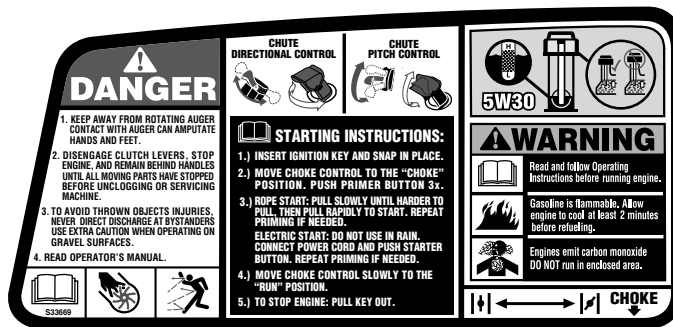

Labels (Model 221 LHP)

777S33669