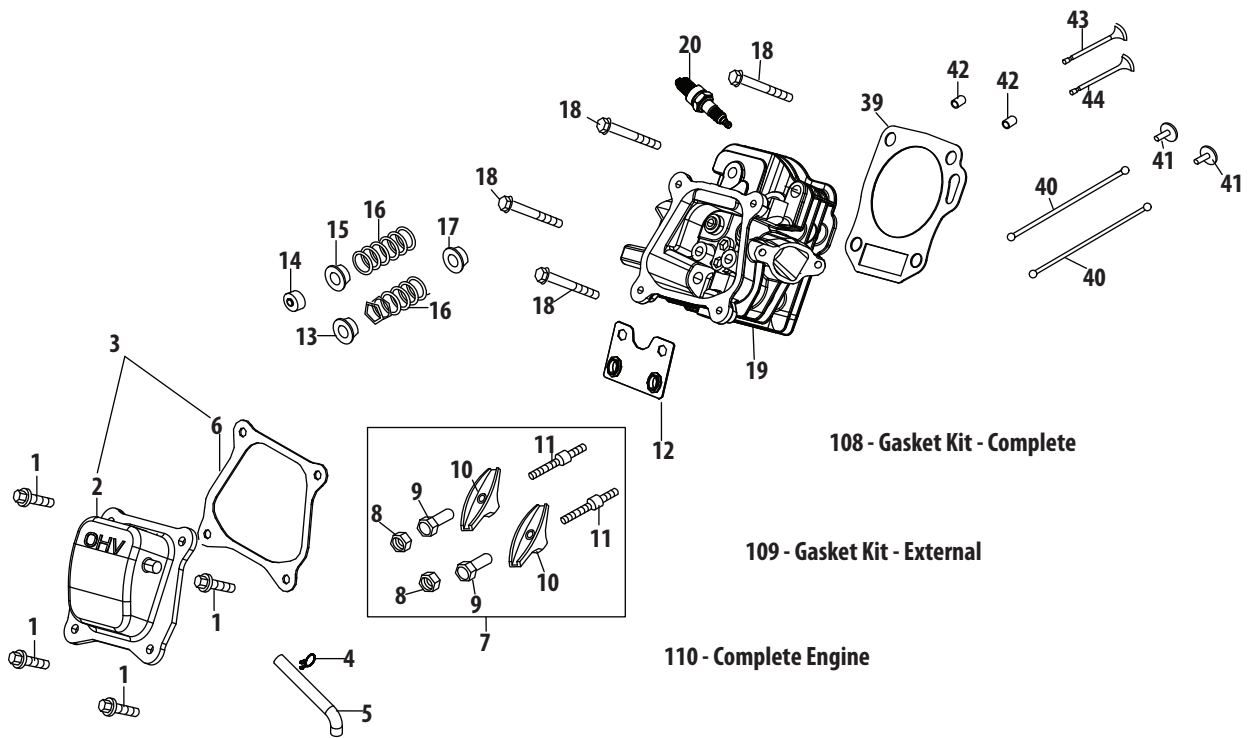

265-JU-12 Cylinder Head

Ref.	Part Number	Description
1	710-04968	Bolt M6x16
2	951-11054A	Valve Cover
3	951-12626	Valve Cover Kit
4	726-04101	Breather Hose Clamp
5	731-07059	Breather Hose
6	951-11565	Valve Cover Gasket
7	951-11892	Rocker Arm Assembly
8	751-11124	Nut, Pivot Locking
9	751-11123	Adjusting Nut ,Valve
10	951-11893	Rocker Arm
11	710-04902	Bolt, Pivot
12	951-11895	Push Rod Guide
13	951-12000	Valve Spring Retainer (Intake)
14	951-12002	Exhaust Lash Cap
15	951-12003	Valve Spring Retainer (Exhaust)
16	951-12004	Valve Spring
17	951-11894	Valve Seal (Intake)
18	710-04933	Bolt M8x55
19	951-14195	Cylinder Head Assembly (Incl. 6-17,19,22,26,28,39,43,44)
20	951-10292	Spark Plug
39	951-11898	Gasket, Cylinder Head
40	951-10648	Push Rod Kit
41	951-11899	Tappet
42	715-04108	Dowel Pin 10x16
43	951-10647A	Valve Kit
44	951-10647A	Valve Kit
108	951-12028	Gasket Kit - Complete (Incl. 6,22,26-28,34,39, 53,54,63,69,77)
109	951-12026A	Gasket Kit - External (Incl. 6,22,26-28,34)
110	952Z265-JU-12	Complete Engine