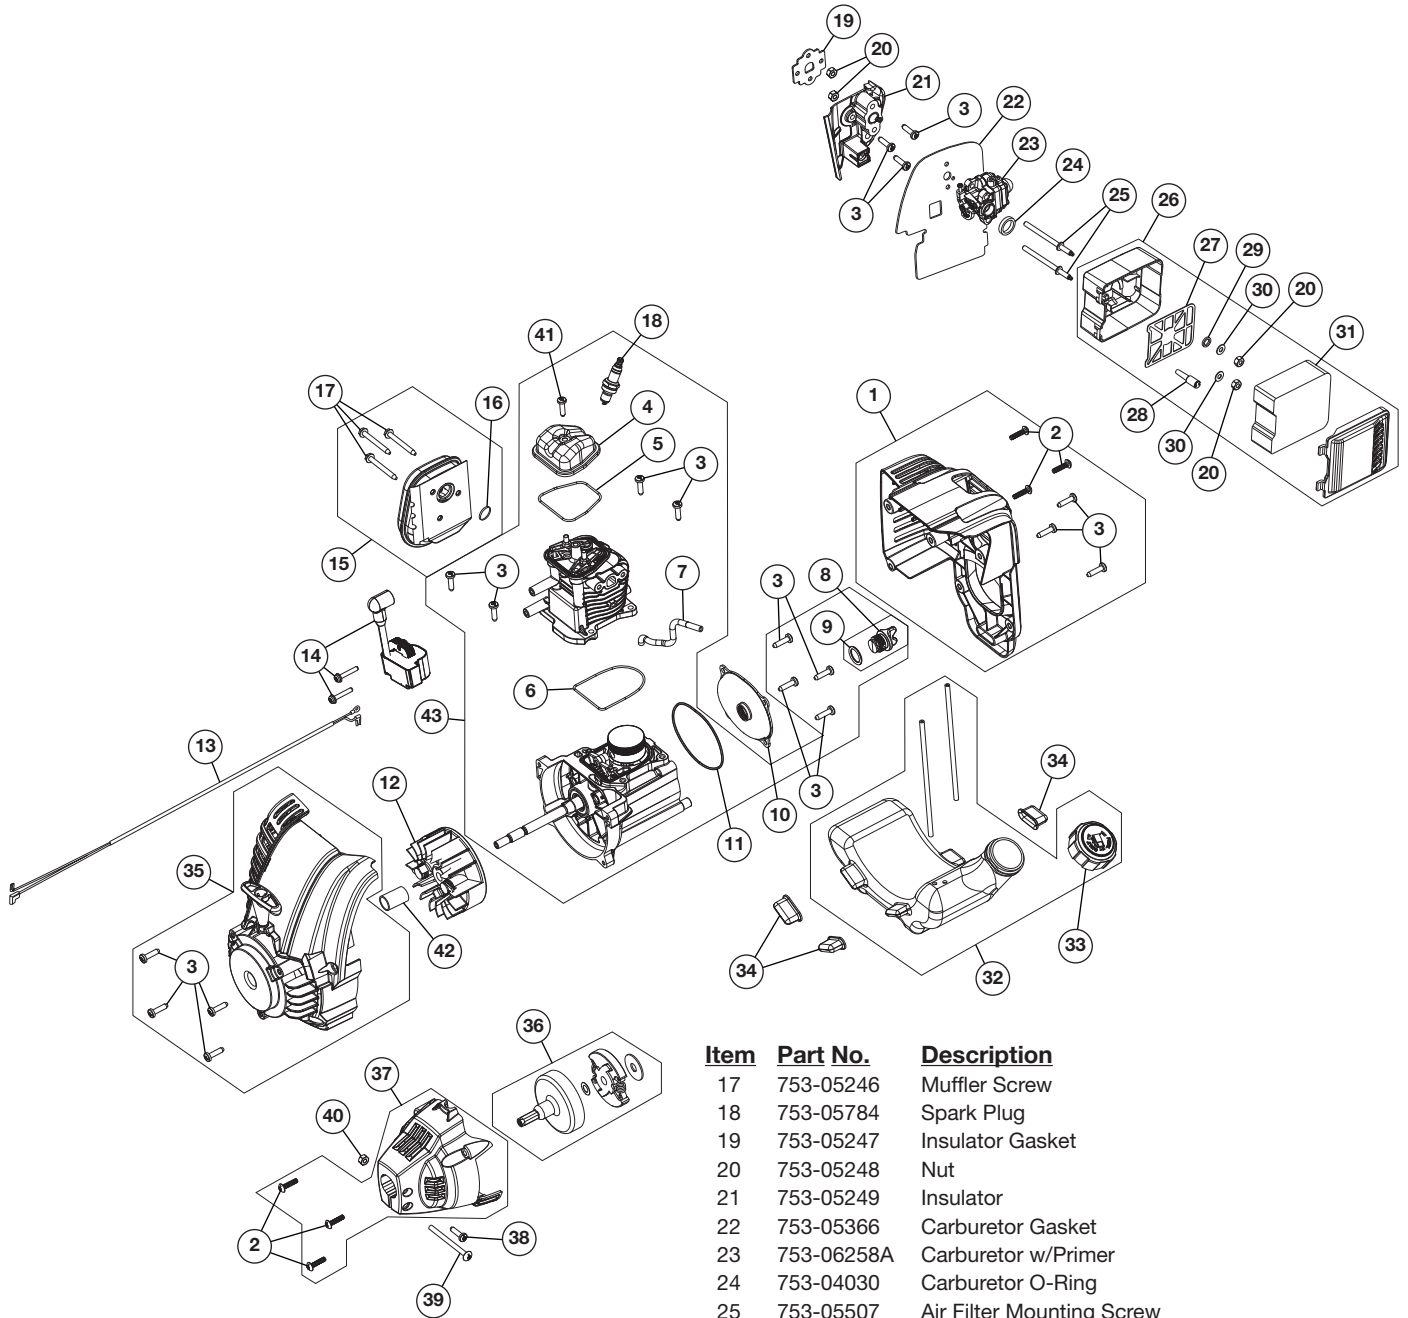

## 4-CYCLE GAS CULTIVATOR

PPN 21AK148G912

Item	Part No.	Description
1	753-06237	Engine Cover Assembly (includes 2 & 3)
2	753-04595	Cover Screw
3	753-05377	Starter Screw
4	753-05901	Rocker Cover
5	753-05902	Rocker Cover O-Ring
6	753-05910	Cylinder O-Ring
7	791-182379	Breather Hose
8	753-05408	Oil Plug (includes 9)
9	791-182290	Oil Plug O-Ring
10	753-06111	Crankcase Cover
11	753-05238	Crankcase Cover O-ring
12	753-06221	Flywheel Assembly
13	753-05785	Lead Wires
14	753-05447	Module Assembly
15	753-06238	Muffler Assembly (includes 16 & 17)
16	753-05244	Muffler Gasket

## 4-CYCLE GAS CULTIVATOR

PPN 21AK148G912

Item	Part No.	Description
1	791-182675	Grip
2	753-04003	Screw
3	753-06006	Switch Assembly
4	753-04186	Weldnut
5	753-06007	Throttle Assembly
6	791-182882	Upper Handle
7	791-182677	Knob
8	753-04052	Washer
9	753-182899	Bolt
10	841-080310S	Lower Handle Assembly
11	753-06012	Bolt
12	753-04052	Washer
13	753-04056	Lock Nut
14	753-04049	Cable Tie
15	753-04059	Clevis Pin
16	753-04057	Cotter Pin
17	753-04060	Cap Screw
18	753-04058	Tailpiece Bracket Assembly
19	753-04061	Lock Nut
20	786-04393-17	Tine Shield
21	753-04062	Push Cap
22	753-04501	Wheel
23	753-04063	Wheel Support Bracket Assembly
24	753-05986	Tine (Left Outer)
25	753-05987	Tine (Left Inner)
26	753-05986	Tine (Right Inner)
27	753-06016	Tine (Right Outer)
28	753-04059	Clevis Pin
29	753-06013	Bow Clip
30	791-180288	Sleeve Retaining Bolt
31	753-06063	Gear Box Assembly
32	753-06242	Drive Shaft Housing
33	753-05001	Bolt
34	753-04499	Flex Shaft