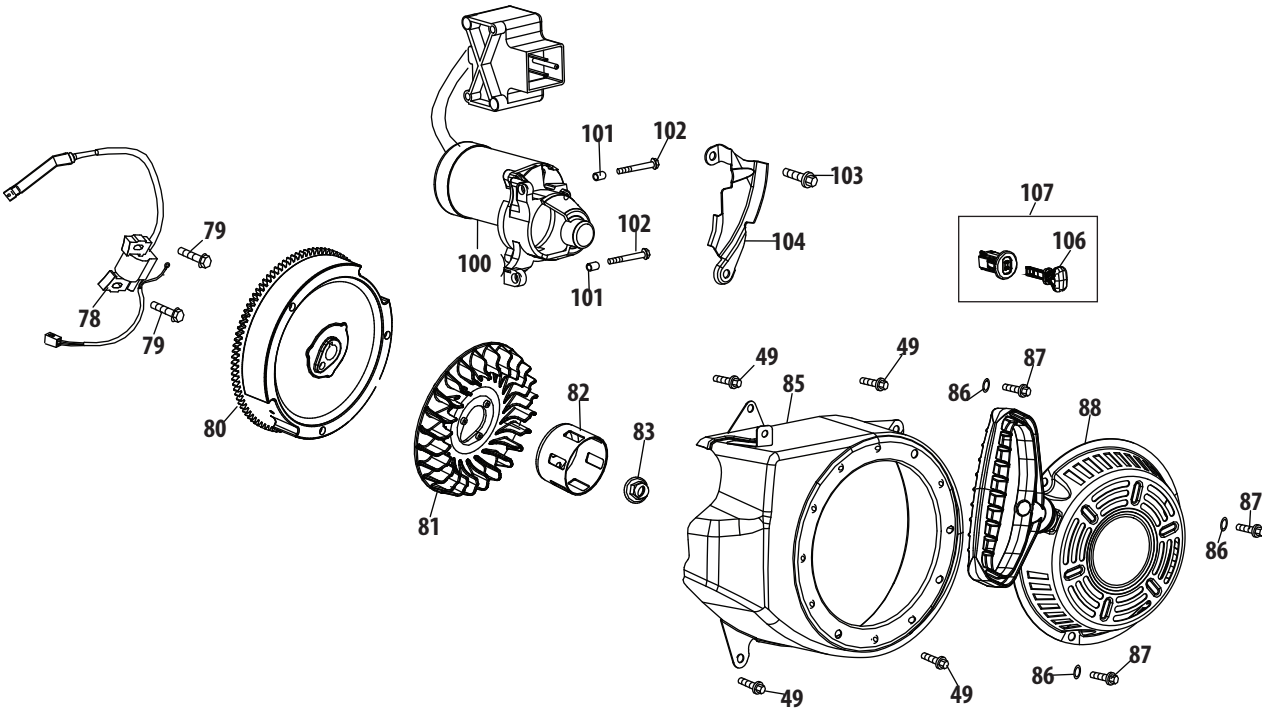

265-JU-12 Starter & Flywheel

Ref.	Part Number	Description
49	710-04915	Bolt M6x12
78	951-12013	Ignition Coil Assembly
79	710-04919	Bolt M6x25
80	951-12416	Flywheel
81	951-10934	Cooling Fan
82	951-10911	Starter Cup
83	712-04209	Nut, Special, M14x1.5
85	951-12644	Blower Housing
86	736-04455	Gasket 6

Ref.	Part Number	Description
87	710-04974	Bolt M6x10
88	951-14152	Recoil Starter
100	951-10645A	Electric Starter
101	715-04088	Dowel Pin 8x8
102	710-05182	Bolt M6x32
103	710-04915	Bolt M6x12
104	951-11109	Blower Housing Shield
106	731-05632	Key
107	951-10637	Key Switch