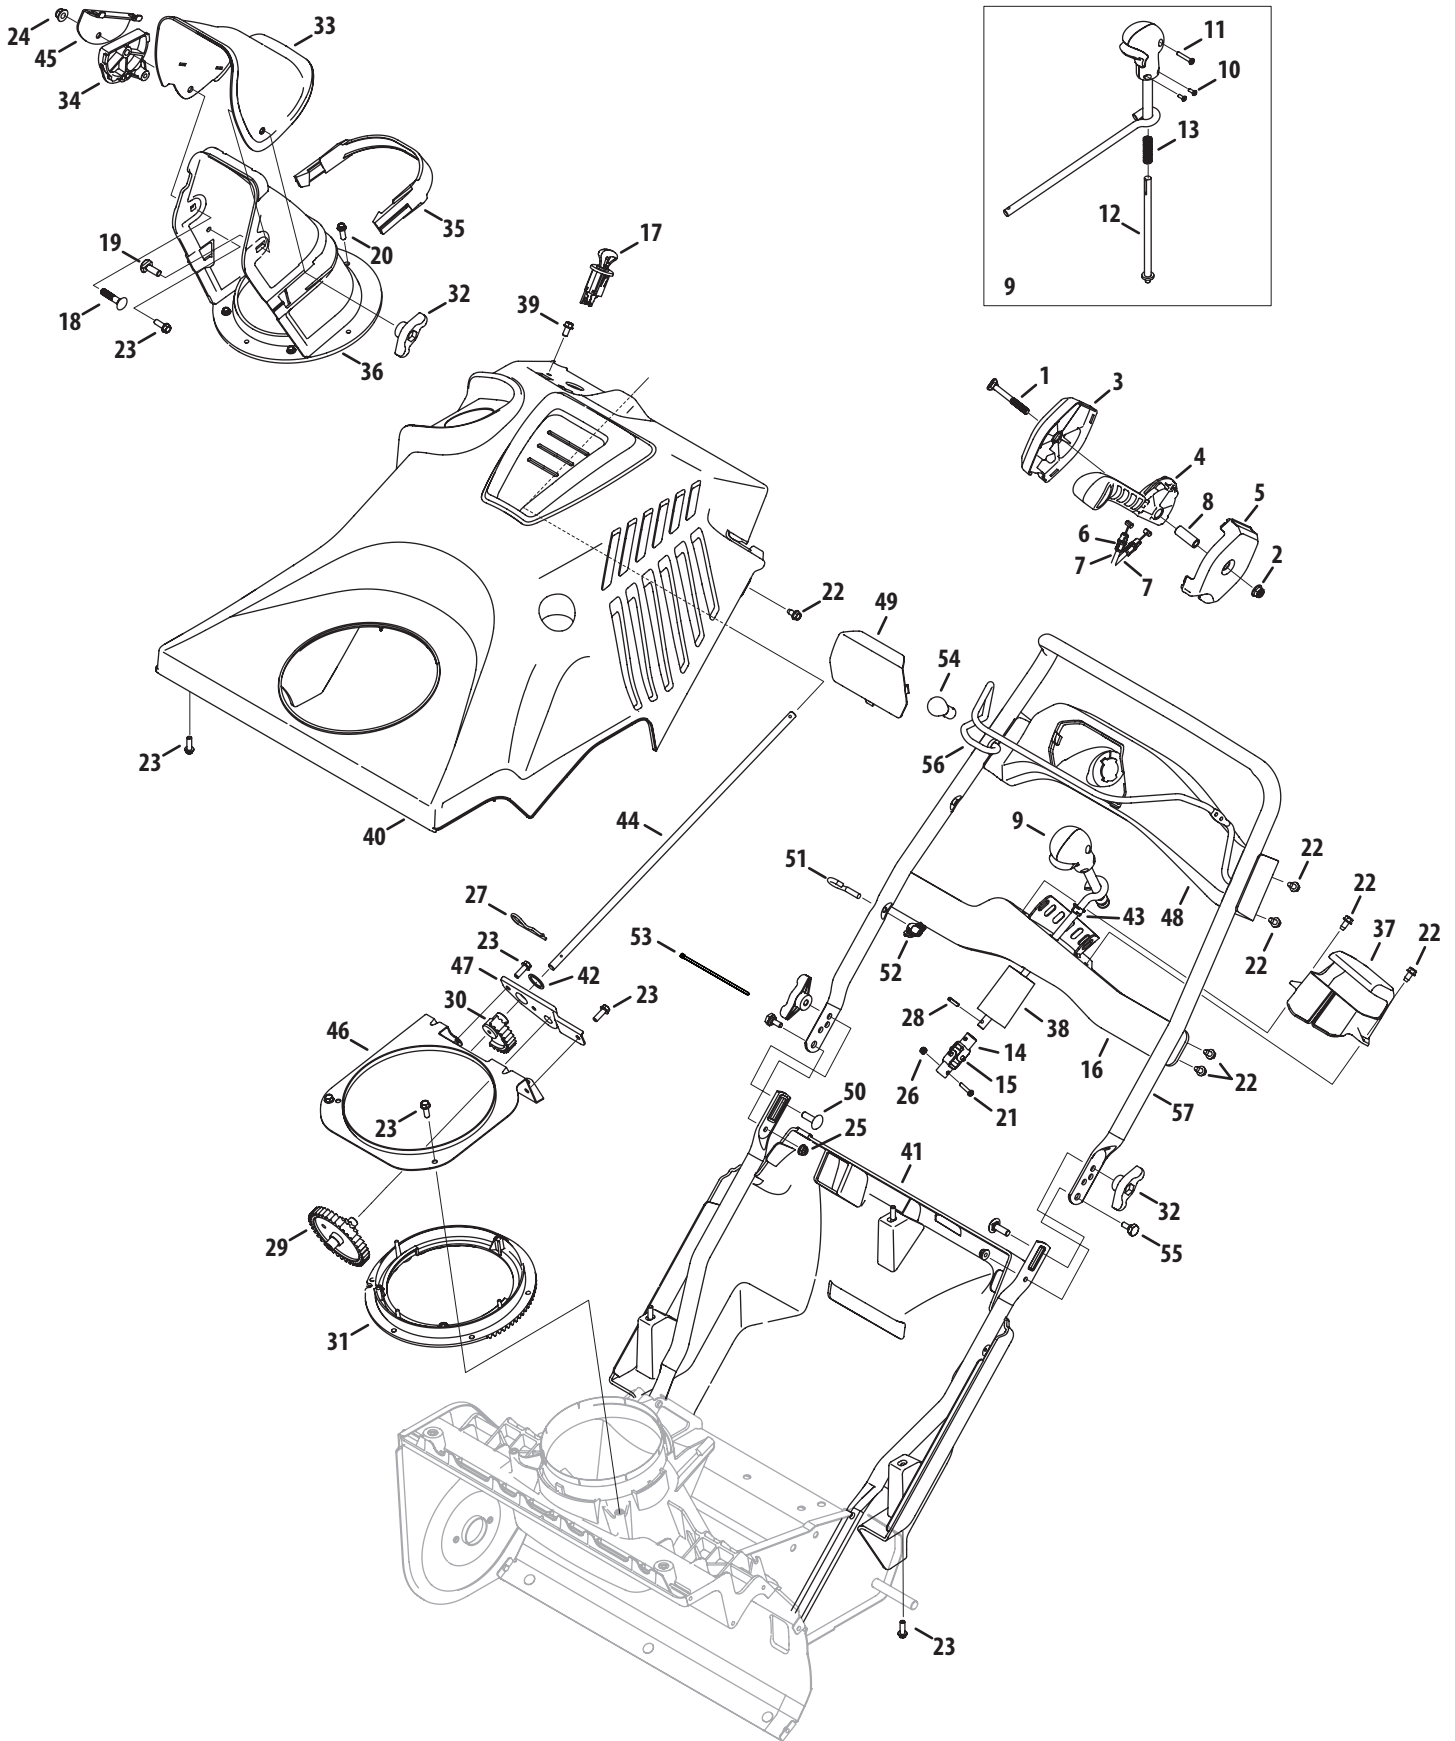

Shroud, Chute & Handle (Model 221 LHP)

Shroud, Chute & Handle (Model 221 LHP)

Ref.	Part Number	Description
1	710-05163	Carriage Bolt, 5/16-18 x 2.5
2	712-04063	Flange Lock Nut, 5/16-18
3	731-07651	Chute Control Panel
4	731-07654B	Cable Handle Guide
5	731-07656A	Chute Control Panel, Inner
6	731-07868	Cable Clip
7	946-04722	Cable
8	750-05414A	Spacer, .325 ID x .496 OD x 1.34
9	631-04526P	Chute Control Assembly
10	710-04352	Screw, #6 x .375
11	710-04353	Screw, #8 x 1.00
12	731-08018	Chute Rod
13	732-04789	Spring, .460 OD x 1.469
14	684-04350	Joint Block Assembly
15	715-0150	Roll Pin, 3/16 Dia. x 1.1 LG.
16	684-04383	Indicator Bracket Assembly
17	925-04031A	Ignition Switch Assembly
18	710-0262	Carriage Bolt, 5/16-18 x 1.00
19	710-0451	Carriage Bolt, 5/16-18 x .75
20	710-05108	Hex Washer Screw, 1/4 x .750
21	710-05179A	Screw, #8-32 x .875
22	710-0599	Hex Washer Screw, 1/4-20 x .500
23	710-0895	Screw, Hi-Lo:1/4-15, 0.75
24	712-04063	Flange Lock Nut, 5/16-18
25	712-04064	Flange Lock Nut, 1/4-20
26	712-04035	Hex Lock Nut, #8-32
27	714-04003	Cotter Pin
28	715-04095	Pin, .156 x .875
29	717-04941	Bevel Gear, 40T/11T

Ref.	Part Number	Description
30	717-04940	Spur Gear, 35T
31	917-04844B	Bevel Gear, 95T
32	720-04122	Wing Knob, 5/16-18
33	731-04427A	Upper Chute
34	731-06451	Cable Guide
35	731-07708	Chute Plug
36	931-07753A	Lower Chute
37	731-07957	Chute Cover
38	720-04174	Grip, 1.18 x 3.33
39	710-04187	Hex Washer Screw, 1/4-15 x .50
40	759-04314A	Top Cover
41	731-07725	Bottom Cover
42	736-04161	Flat Washer, .75 x 1.00 x .06
43	941-0475	Plastic Bushing, .380 ID
44	747-05299A	Chute Rod
45	784-5594	Cable Bracket
46	790-00471	Gear Retainer Bracket
47	790-00416	Gear Mounting Plate
48	931-04504	Handle Panel Assembly
49	731-07784	Handle Panel Lens
50	710-04998	Carriage Screw, 5/16-18 x 1.00
51	710-05348	Eye Bolt, 1/4-20
52	720-0279	Handle Knob, 1/4-20
53	725-0157	Cable Tie
54	925-1629	Lamp
55	738-04419A	Shoulder Screw, .375 x .148 x 1/4-20
56	747-05327C	Auger Bail
57	749-04693B	Upper Handle
—	925-04139*	Harness Assembly

* Not Shown