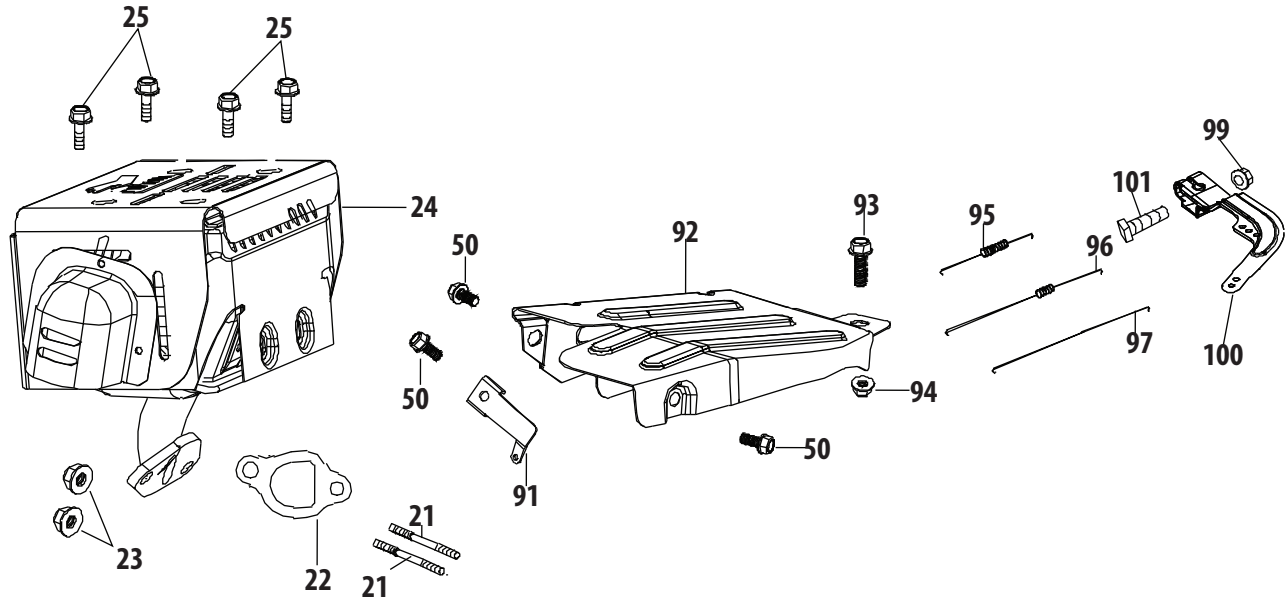

Engine Model 370-JUA Muffler

Ref.	Part Number	Description
21	710-04911	Stud M8×34
21	951-10657	Muffler Stud Assembly
22	951-11289	Exhaust Pipe Gasket
23	712-04214	Nut, M8
24	951-12010	Muffler Assembly
25	710-05002	Bolt M5×10
50	710-04915	Bolt M6×12
91	951-11104	Governor Spring Bracket
92	951-12016	Governor Shield

Ref.	Part Number	Description
93	710-04943	Bolt M6×28
94	712-05015	Nut M6
95	951-12100	Governor Spring
96	951-10664	Throttle Linkage Spring
97	951-10665	Throttle Linkage
99	712-04212	Nut M6
100	951-11106	Governor Arm
101	710-04908	Governor Arm Bolt