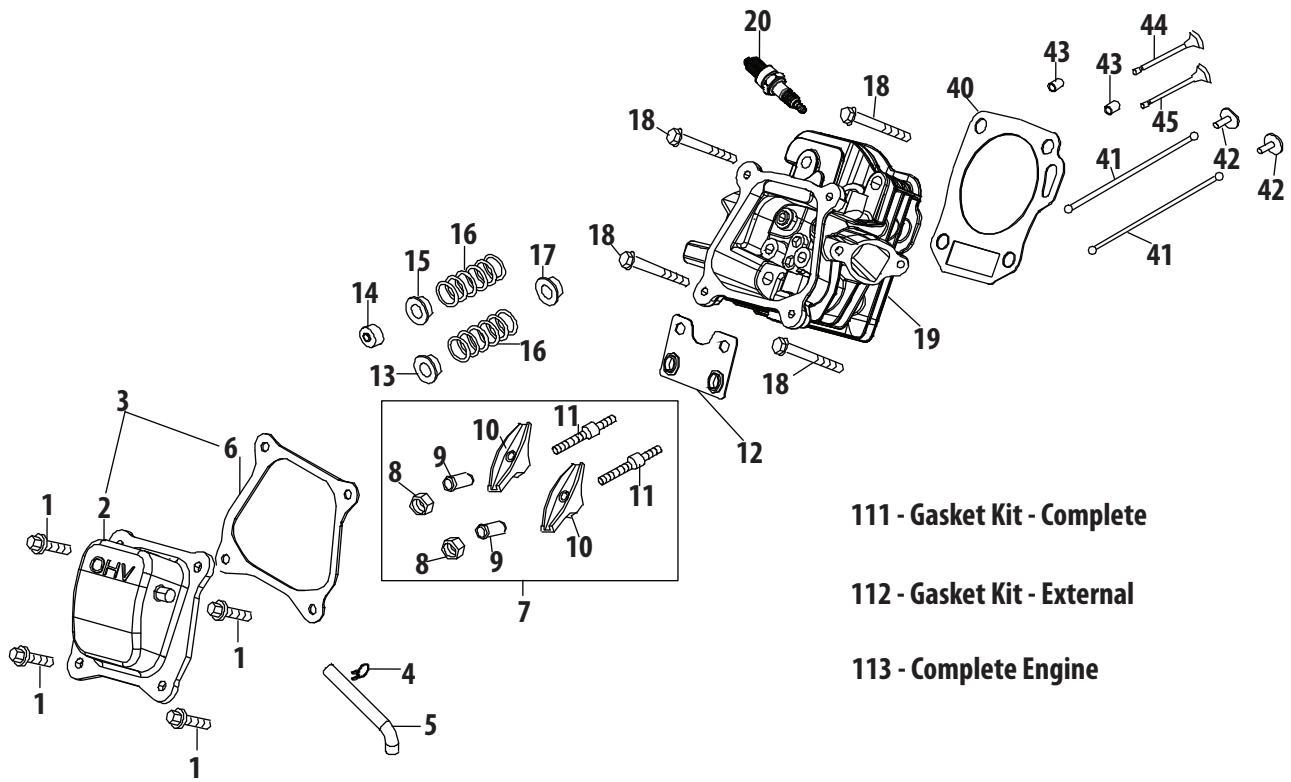

370-JUA Cylinder Head

111 - Gasket Kit - Complete

112 - Gasket Kit - External

113 - Complete Engine

370-JUA Cylinder Head

Ref.	Part Number	Description
1	710-04968	Bolt M6×16
2	951-12608	Valve Cover
3	951-12626	Valve Cover Kit
4	726-04101	Breather Hose Clamp
5	731-07059	Breather Hose
6	951-11565	Valve Cover Gasket
7	951-11892	Rocker Arm Assembly
8	751-11124	Nut, Pivot Locking
9	751-11123	Adjusting Nut ,Valve
10	951-11893	Rocker Arm
11	710-04902	Bolt, Pivot
12	951-11895	Push Rod Guide
13	951-12000	Valve Spring Retainer (Intake)
14	951-12002	Exhaust Lash Cap
15	951-12003	Valve Spring Retainer (Exhaust)
16	951-12004	Valve Spring
17	951-11894	Valve Seal (Intake)

Ref.	Part Number	Description
18	710-04933	Bolt M8×55
19	751-10722B	Cylinder Head Assembly (Incl.6-17,19,22,27-29,40,44 & 45)
20	951-10292	Spark Plug/F6Rtc
40	951-11572	Gasket, Cylinder Head
41	951-10648	Push Rod Kit
42	951-11899	Tappet
43	715-04108	Dowel Pin 10×16
44	951-10647A	Valve Kit
45	951-10647A	Valve Kit
111	751-12121A	Gasket Kit - Complete (Incl.6,22,27-29,35,40,54, 55,64,70 & 78)
112	751-12026A	Gasket Kit - External (Incl.6,22,27-29 & 35)
113	952Z370-JUA	Complete Engine