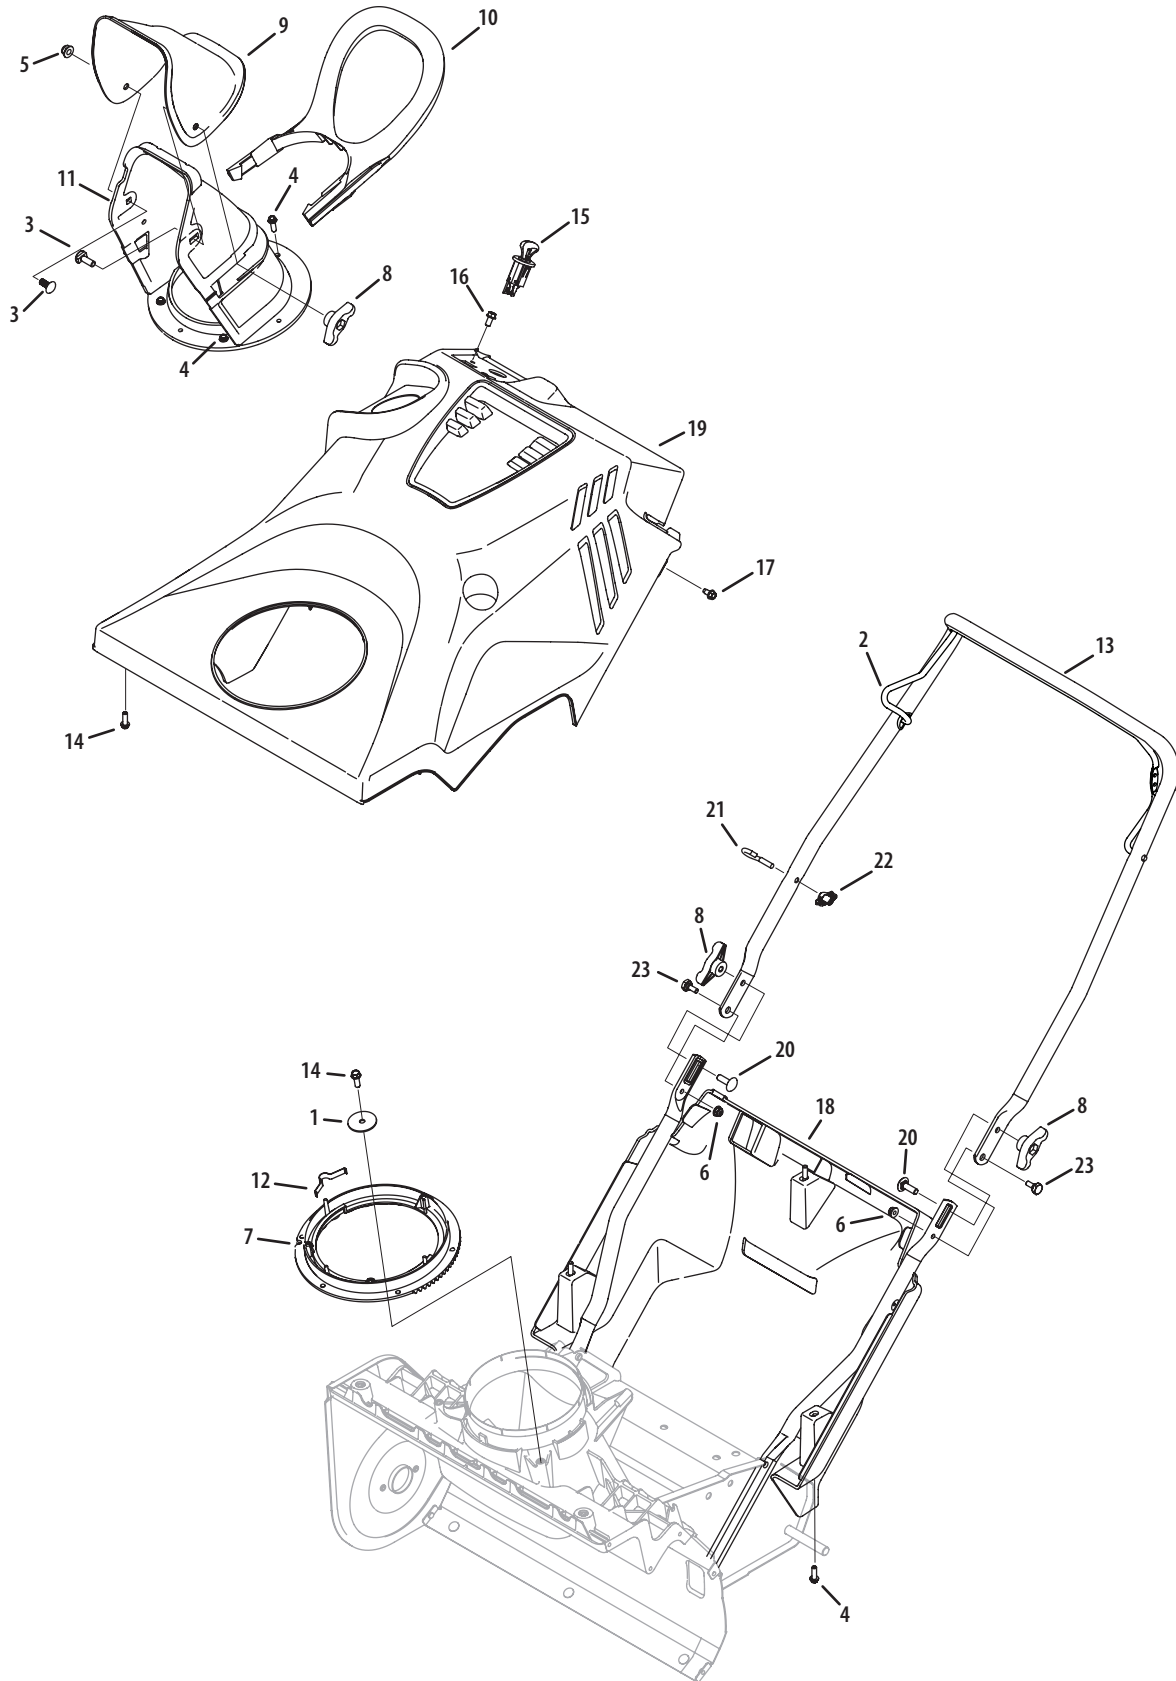

Shroud, Chute & Handle (Model 221 HP)

Shroud, Chute & Handle (Model 221 HP)

Ref.	Part Number	Description
1	736-04576	Flat Washer, .28 x 1.5 x .075
2	747-05327C	Auger Bail
3	710-0451	Carriage Bolt, 5/16-18 x .750
4	710-05108	Hex Washer Screw, 1/4 x .750
5	712-04063	Flange Lock Nut, 5/16-18
6	712-04064	Flange Lock Nut, 1/4-20
7	731-08274	Chute Ring
8	720-04122	Wing Knob, 5/16-18
9	731-04426A	Upper Chute
10	731-07644	Chute Handle
11	931-07753A	Lower Chute
12	932-04111	Chute Adjustment Spring
13	749-04703B	Upper Handle
14	710-0895	Screw, Hi-Lo:1/4-15, 0.75
15	925-04031A	Ignition Switch Assembly
16	710-04187	Hex Washer Screw, 1/4-15 x .50
17	710-0599	Hex Washer Screw, 1/4-20 x .500
18	731-07725	Bottom Cover
19	759-04313A	Top Cover
20	710-04998	Carriage Screw, 5/16-18 x 1.00
21	710-05348	Eye Bolt, 1/4-20
22	720-0279	Handle Knob
23	738-04419A	Shoulder Screw, 1/4-20 x .375 x .148