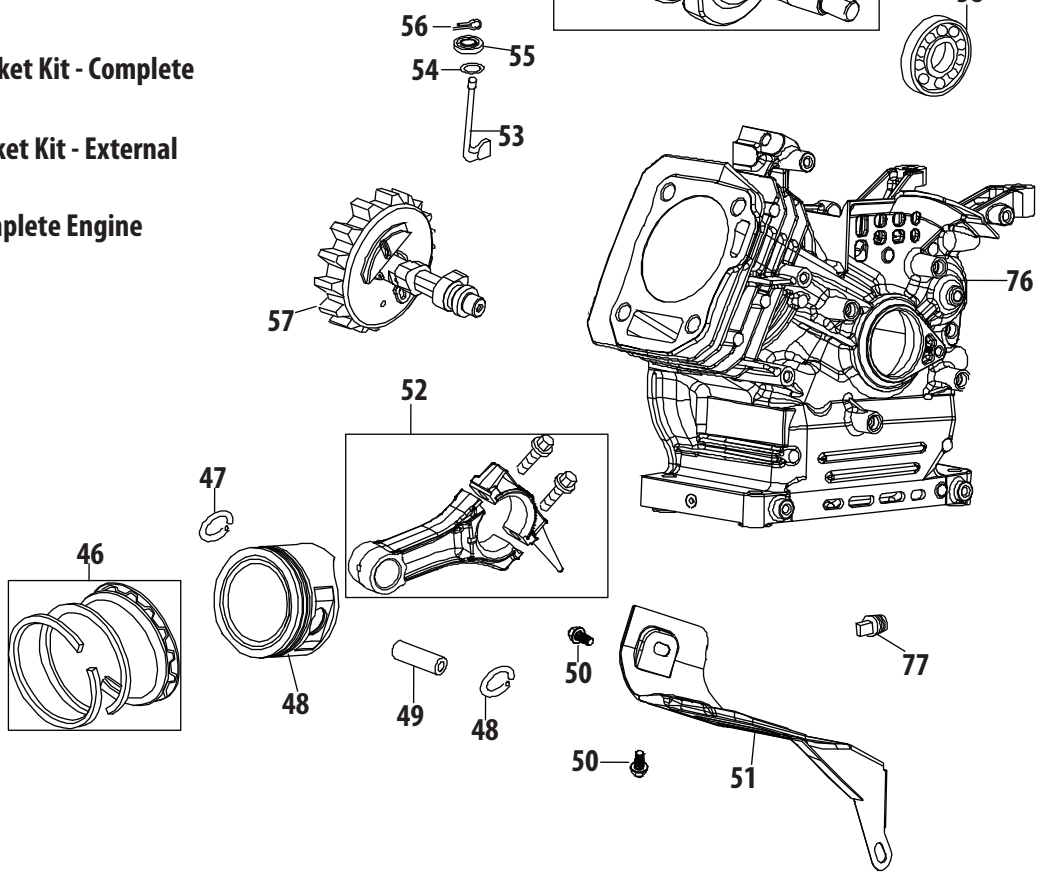

111 - Gasket Kit - Complete

112 - Gasket Kit - External

113 - Complete Engine