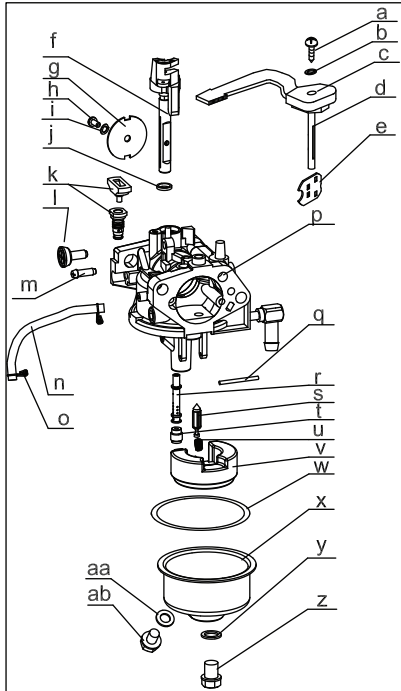

265-JU-12 Carburetor

111 - Carburetor Kit

265-JU-12 Carburetor

Ref.	Part Number	Description
25	710-05101	Stud M6×110
26	951-11567	Carburetor Insulator Gasket
27	951-11568	Carburetor Insulator
28	951-11569A	Carburetor Gasket
29	951-10639A	Primer Assembly
29	951-11824	Primer Bulb
30	951-12704B	Carburetor Assembly
31	951-11700	Fuel Hose Clamp
32	951-12613	Fuel Hose
33	951-12012	Fuel Line Kit
34	951-11571	Carburetor Gasket Plate
35	712-04213	Nut
36	951-10962	Air Cleaner Housing
37	951-10961	Air Cleaner Assembly
38	710-05275	Self-Tapping Bolt M4.2×45
111	951-14033	Carburetor Kit (Incl. k,q,r,s,t,u,v,w,y,aa)
a	710-05468	Choke Control Lever Screw
b	736-04598	Washer
c	951-12515	Choke Control Lever
d	n/a	Choke Shaft
e	n/a	Choke Plate
f	n/a	Throttle Shaft

Ref.	Part Number	Description
g	n/a	Throttle Plate
h	710-05469	Screw M3×6
i	736-04638	Lock Washer
j	n/a	Gasket, Throttle Plate
k	n/a	Idle Jet Assembly (0.34)
l	n/a	Idle Speed Adjusting Screw
m	n/a	Primer Pipe
n	951-12019	Primer Hose
o	951-11906	Hose Clamp
p	n/a	Carburetor Body
q	n/a	Float Pin
r	n/a	Emulsion Tube (P18-019)
s	951-12875	Needle Valve
t	n/a	Main Jet (#73H)
u	n/a	Needle Valve Spring
v	n/a	Float
w	951-11589	Fuel Bowl O-Ring
x	n/a	Fuel Bowl
y	951-11348	Fuel Bowl Mounting Bolt Gasket
z	710-04945	Fuel Bowl Mounting Bolt
aa	951-11349	Fuel Drain Bolt Gasket
ab	710-04938	Fuel Drain Bolt