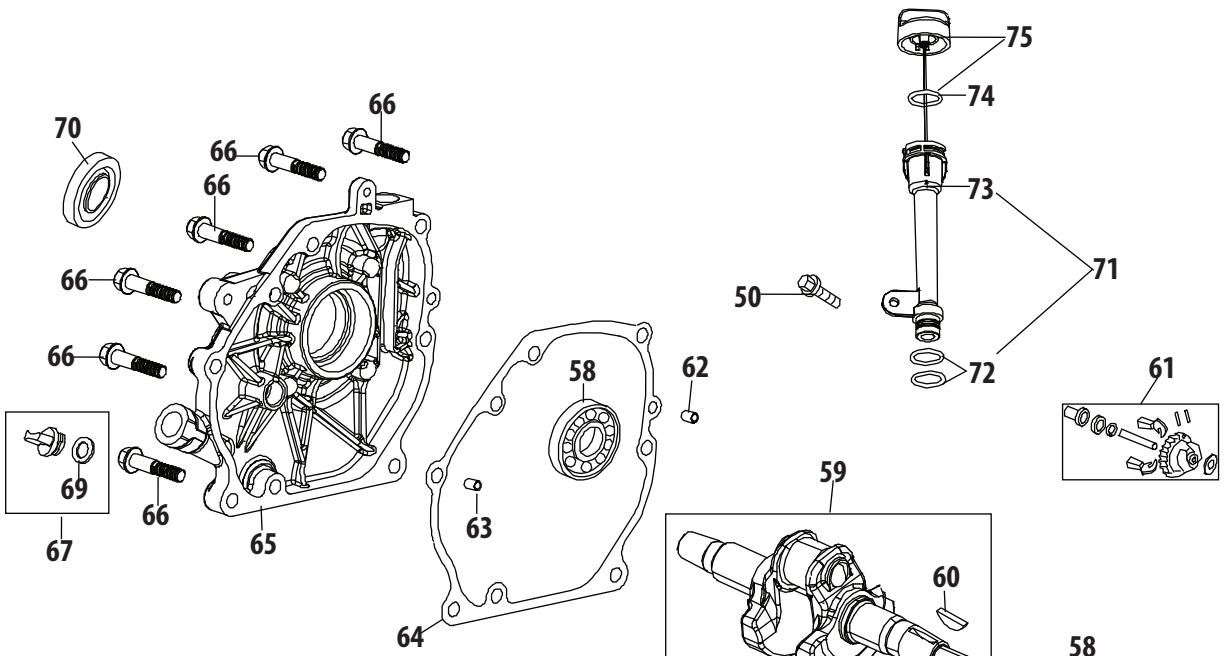

370-JUA Crankcase