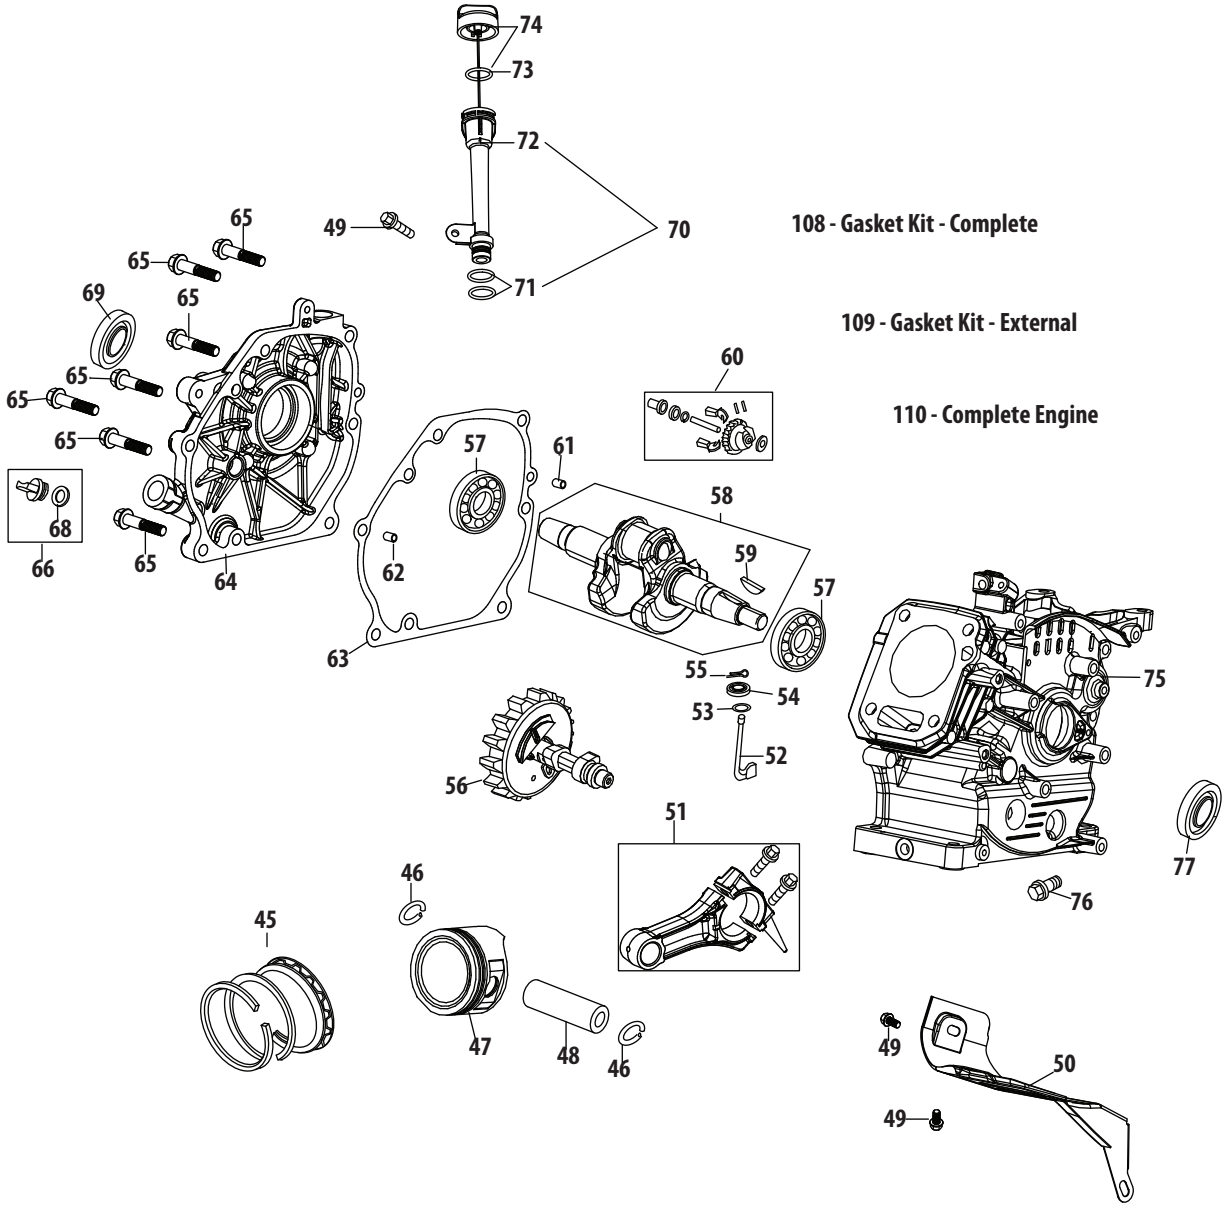

265-JU-12 Crankcase

265-JU-12 Crankcase

Ref.	Part Number	Description	Ref.	Part Number	Description
45	951-11688	Piston Ring Set	65	710-04932	Bolt M8×32
46	951-11632	Piston Pin Snap Ring	66	951-11283	Oil Filler Plug Assembly
47	951-11900	Piston	68	951-11577	O-Ring 15.8×2.5
48	951-11901	Piston Pin	69	951-11368	Oil Seal, 25×41.25×6
49	710-04915	Bolt M6×12	70	951-11913	Oil Fill Tube Assembly
50	951-11113	Air Shield	71	951-11381	Oil Fill Tube O-Ring
51	951-11573	Connecting Rod Assembly	72	951-10656	Oil Fill Tube
52	951-14053	Governor Arm Shaft	73	951-11904	Oil Fill Tube O-Ring
53	736-04461	Washer 5.2×1.9	74	951-12482	Dipstick Assembly
54	951-11902	Governor Seal	75	951-12650	Crankcase Kit
55	714-04078	Cotter Pin			(Incl. 54,57,69,75,77)
56	951-11575	Camshaft Assembly		951-12648	Short Block Assembly
57	951-11369	Radial Ball Bearing, 6205			(Incl.6,22,26-28,39,41,42, 45-48,51-69,75-77)
58	951-12102	Crankshaft Kit	76	951-12514	Oil Drain Plug
		(Incl. 57-59,69,77)	77	951-11370	Oil Seal 25×41.25×6
59	951-10307	Woodruff Key	108	951-12028	Gasket Kit - Complete
60	951-11576	Governor Gear/Shaft Assembly			(Incl. 6,22,26-28,34,39, 53,54,63,69,77)
61	715-04092	Dowel Pin 7×14	109	951-12026A	Gasket Kit - External
62	715-04096	Dowel Pin 9×14			(Incl. 6,22,26-28,34)
63	951-11371	Crankcase Cover Gasket	110	952Z265-JU-12	Complete Engine
64	951-12125	Crankcase Cover			
	951-11246	Crankcase Cover Kit			
		(Incl. 57,63-69)