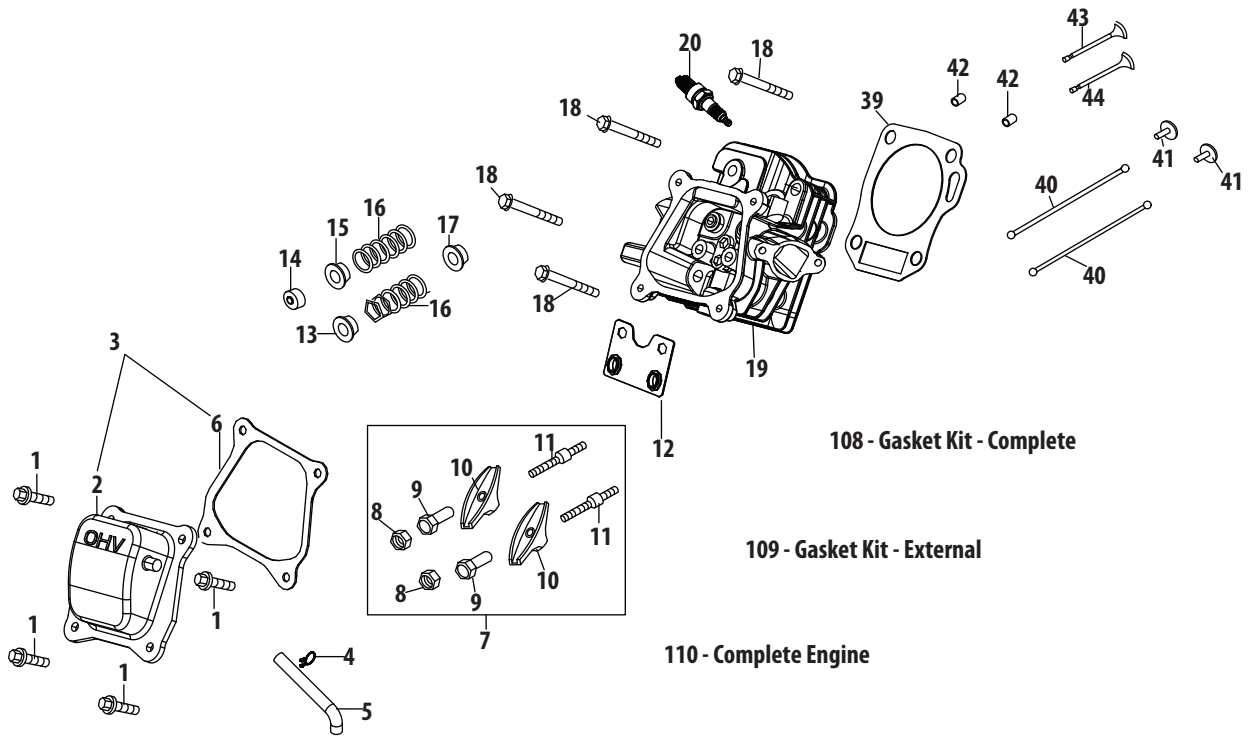

265-JU-12 Cylinder Head

Ref.	Part Number	Description
1	710-04968	Bolt M6×16
2	951-11054A	Valve Cover
3	951-12626	Valve Cover Kit
4	726-04101	Breather Hose Clamp
5	731-07059	Breather Hose
6	951-11565	Valve Cover Gasket
7	951-11892	Rocker Arm Assembly
8	751-11124	Nut, Pivot Locking
9	751-11123	Adjusting Nut ,Valve
10	951-11893	Rocker Arm
11	710-04902	Bolt, Pivot
12	951-11895	Push Rod Guide
13	951-12000	Valve Spring Retainer (Intake)
14	951-12002	Exhaust Lash Cap
15	951-12003	Valve Spring Retainer (Exhaust)
16	951-12004	Valve Spring
17	951-11894	Valve Seal (Intake)
18	710-04933	Bolt M8×55
19	951-14195	Cylinder Head Assembly (Incl. 6-17,19,22,26,28,39,43,44)
20	951-10292	Spark Plug
39	951-11898	Gasket, Cylinder Head
40	951-10648	Push Rod Kit
41	951-11899	Tappet
42	715-04108	Dowel Pin 10×16
43	951-10647A	Valve Kit
44	951-10647A	Valve Kit
108	951-12028	Gasket Kit - Complete (Incl. 6,22,26-28,34,39, 53,54,63,69,77)
109	951-12026A	Gasket Kit - External (Incl. 6,22,26-28,34)
110	952Z265-JU-12	Complete Engine