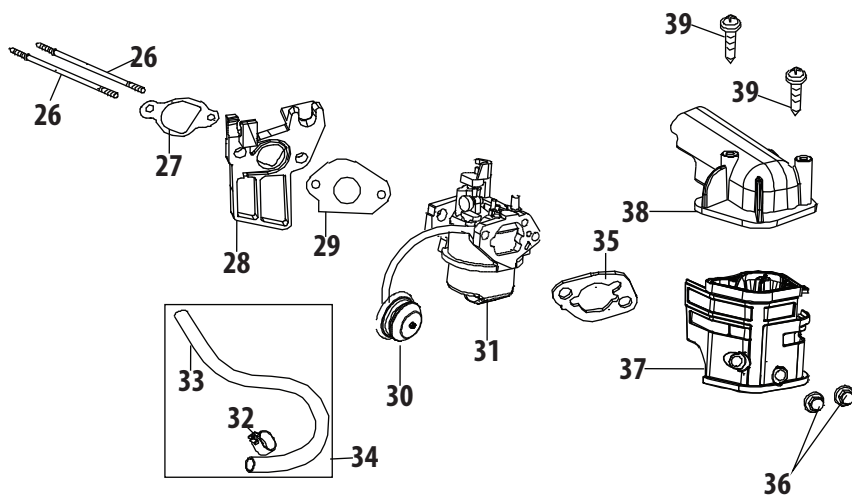

370-JUA Carburetor

110 - Carburetor Kit