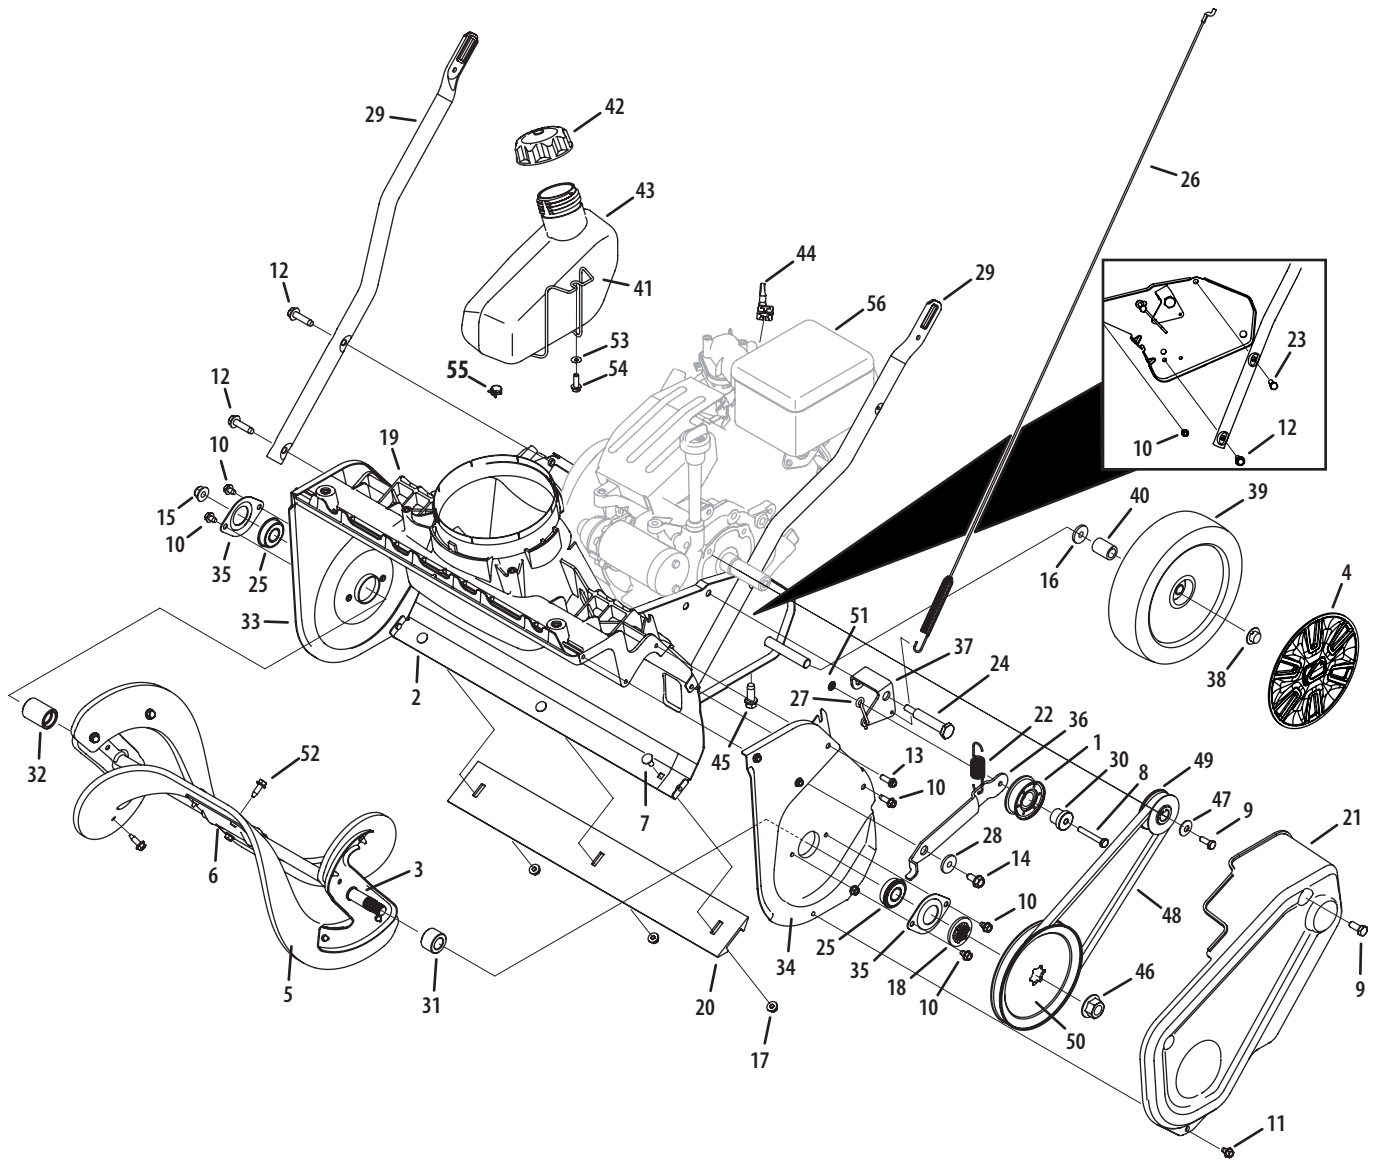

Drive System & Auger Assembly

Drive System & Auger Assembly

Ref.	Part Number	Description
1	684-04168	Idler Pulley Assembly
2	684-04398	Frame
3	984-04393	Auger Assembly Mount
4	731-08570	Hubcap
5	753-06469	Auger Replacement Kit (Inc. 2 Paddles and 12 Hex Washer Screws)
6	790-00427	Center Auger Bracket
7	710-0134	Carriage Screw, 1/4-20 x .62
8	710-0778	Hex Screw, 1/4-20 x 1.50
9	710-1245B	Hex Lock Screw, 5/16-24 x .875
10	710-0642	Hex Washer Screw, 1/4-20 x .750
11	710-0599	Hex Washer Screw, 1/4-20 x .500
12	710-0817	Hex Washer Screw, 5/16-18 x 1.250
13	710-0895	Hex Washer Screw, 1/4-15 x .750
14	710-04484	Hex Washer Screw, 5/16-18 x .75
15	712-04065	Flange Lock Nut, 3/8-16
16	936-0192	Flat Washer, .535 x .930 x .090
17	712-04064	Flange Lock Nut, 1/4-20
18	718-04836	Pulley Hub
19	931-07626B	Chute Adapter
20	731-08171	Shave Plate
21	731-07737A	Belt Cover
22	732-04748	Extension Spring, .70 x 3.035
23	710-05183	Hex Screw, 5/16-24 x 1.25
24	738-04456	Shoulder Bolt, 5/16-24 x .496 x 2.18
25	741-04517	Ball Bearing, .500 x 40mm x 12mm
26	946-04701	Clutch Cable
27	747-05360A	Drive Cable Wire Support
28	748-0234	Shoulder Spacer

Ref.	Part Number	Description
29	749-04810	Lower Handle
30	750-04571	Shoulder Spacer, .260 x .785 x .538
31	750-04758	LH Auger Spacer
32	750-05393	RH Auger Spacer
33	790-00444	RH Auger Plate
34	790-00445	LH Auger Plate
35	790-00457	Bearing Cup
36	790-00461	Idler Bracket
37	790-00426	Cable Idler Bracket
38	726-0299	Push Cap, 1/2
39	634-04665	Wheel, 8"
40	750-04432	Sleeve Spacer, .525 x .775 x .835
41	747-05513	Gas Tank Wire Support
42	751-14006	Fuel Cap
43	751-14001	Fuel Tank
44	731-07664	Choke Extension Lever
45	710-0654A	Hex Washer Screw, 3/8-16 x 1.000
46	912-0702	Flange Nut, 7/16-20
47	736-0343	Thrust Washer, .330 x 1.25 x .120
48	954-04050	Belt, .500 x 35.06
49	956-0416B	Pulley Half, .625 x 2.25
50	756-04443	Pulley, 1/2 x 6.00
51	726-0233	Push Nut
52	710-05058	Hex Washer Screw, 1/4-20 x .750
53	736-3092	Washer, .265 x 1.00 x .030
54	710-04065	Screw, 1/4-10 x .625
55	726-0205	Hose Clamp
56	952Z265-JU†	Replacement Engine
	952Z370-JUA††	Replacement Engine

† Model 221 HP

†† Model 221 LHP