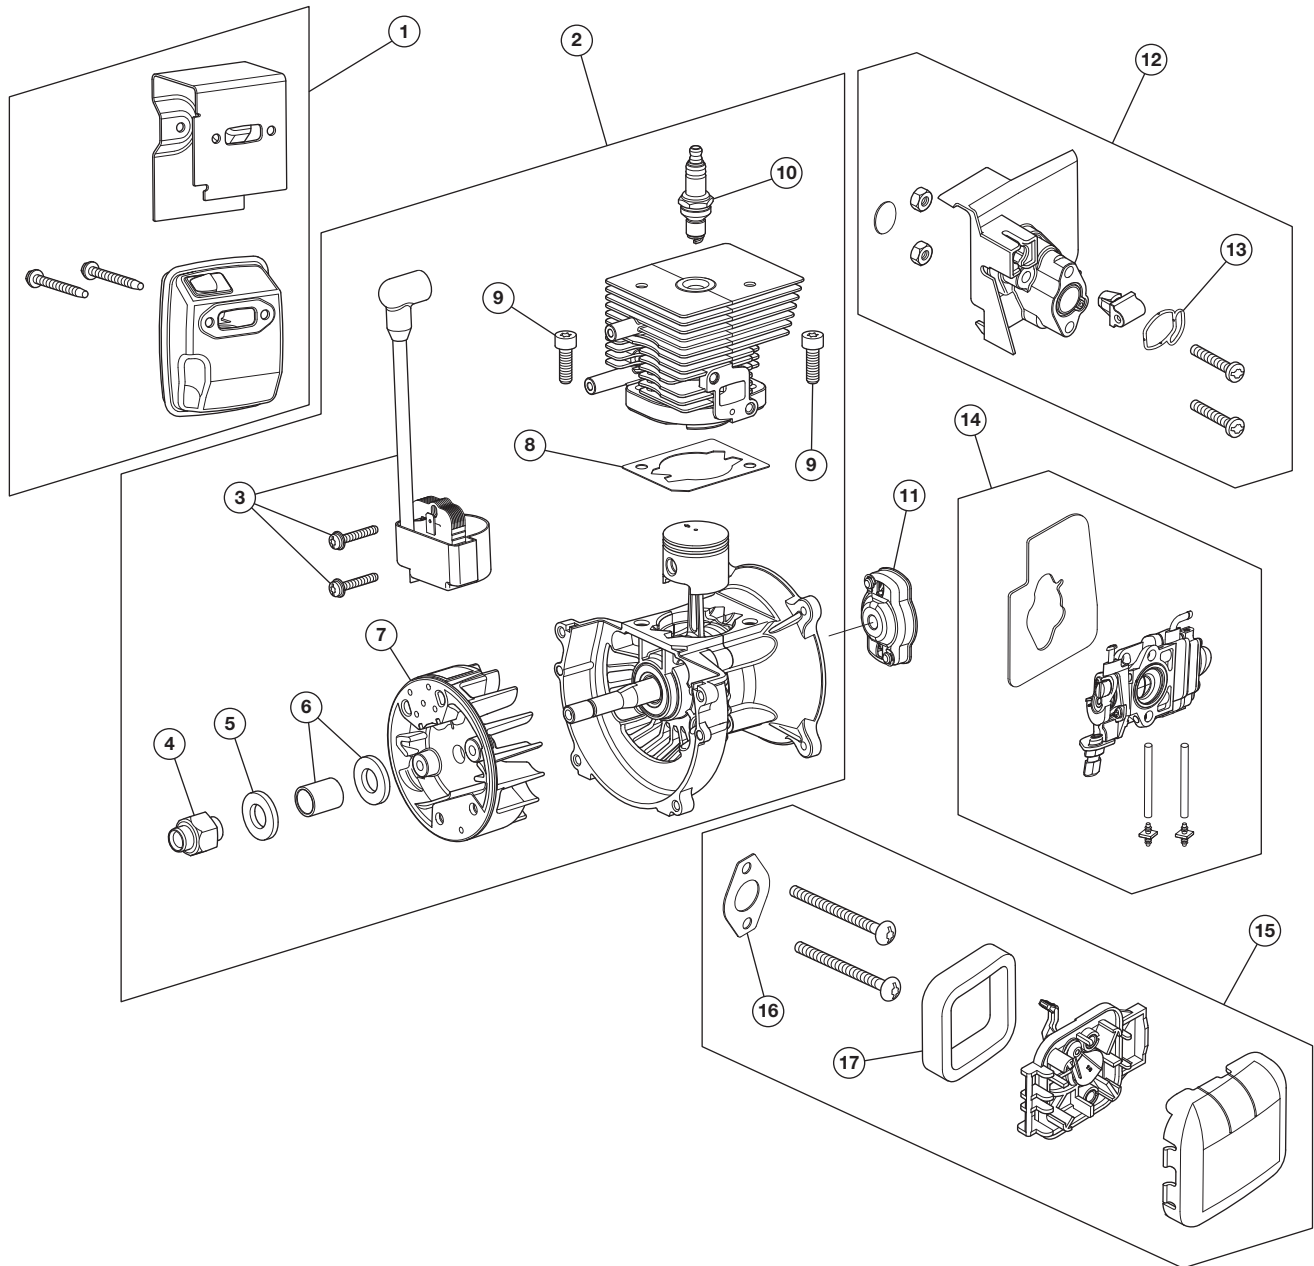

# REPLACEMENT PARTS - MODEL RM2BP 2-CYCLE GAS BACKPACK BLOWER

PPN 41AR2BEG983

Item	Part No.	Description
1	753-06418	Muffler Assembly
2	753-06441	Shortblock Assembly (includes 3 - 10)
3	753-06443	Module Assembly
4	753-05705	Flywheel Adaptor
5	753-05706	Washer
6	753-05707	Bushing
7	753-06246	Flywheel Assembly
8	753-06827	Cylinder Gasket
9	753-05703	Screw

Item	Part No.	Description
10	753-06193	Spark Plug
11	753-06091	Pawl Assembly
12	753-06189	Insulator Assembly (includes 13)
13	753-06184	Insulator O-Ring
14	753-06442	Carburetor Assembly
15	791-181752	Air Cleaner Assembly (includes 16 and 17)
16	753-06253	Carburetor Gasket
17	791-181757	Air Filter

# REPLACEMENT PARTS - MODEL RM2BP 2-CYCLE GAS BACKPACK BLOWER

PPN 41AR2BEG983

Item	Part No.	Description
1	753-06000	Nozzle
2	753-05971	Lower Blower Tube
3	753-05975	Throttle Grip Assembly
4	753-05991	Upper Blower Tube
5	753-05640	Clamp
6	753-05641	Flex Tube
7	753-05990	Elbow
8	753-06994	Lead Wire
9	753-06434	Throttle Cable
10	753-05645	Harness
11	753-05647	Nut
12	791-182678	Washer
13	753-06594	Impeller Housing Assembly (includes 14 - 19)
14	753-05648	Insulator Mount

Item	Part No.	Description
15	753-08276	Intake Cover
16	791-181345	Screw
17	753-08275	Impeller Housing
18	712-0324	Nut
19	791-181862	Screw
20	753-05651	Impeller (includes 21 and 22)
21	753-04482	Impeller Hardware (includes 22)
22	791-182414	Bolt
23	753-06455	Housing Assembly (includes 24)
24	791-181345	Screw
25	753-06596	Starter Assembly (includes 26)
26	791-181862	Screw
27	753-05654	Fuel Tank Assembly (includes 28)
28	791-182529	Fuel Cap