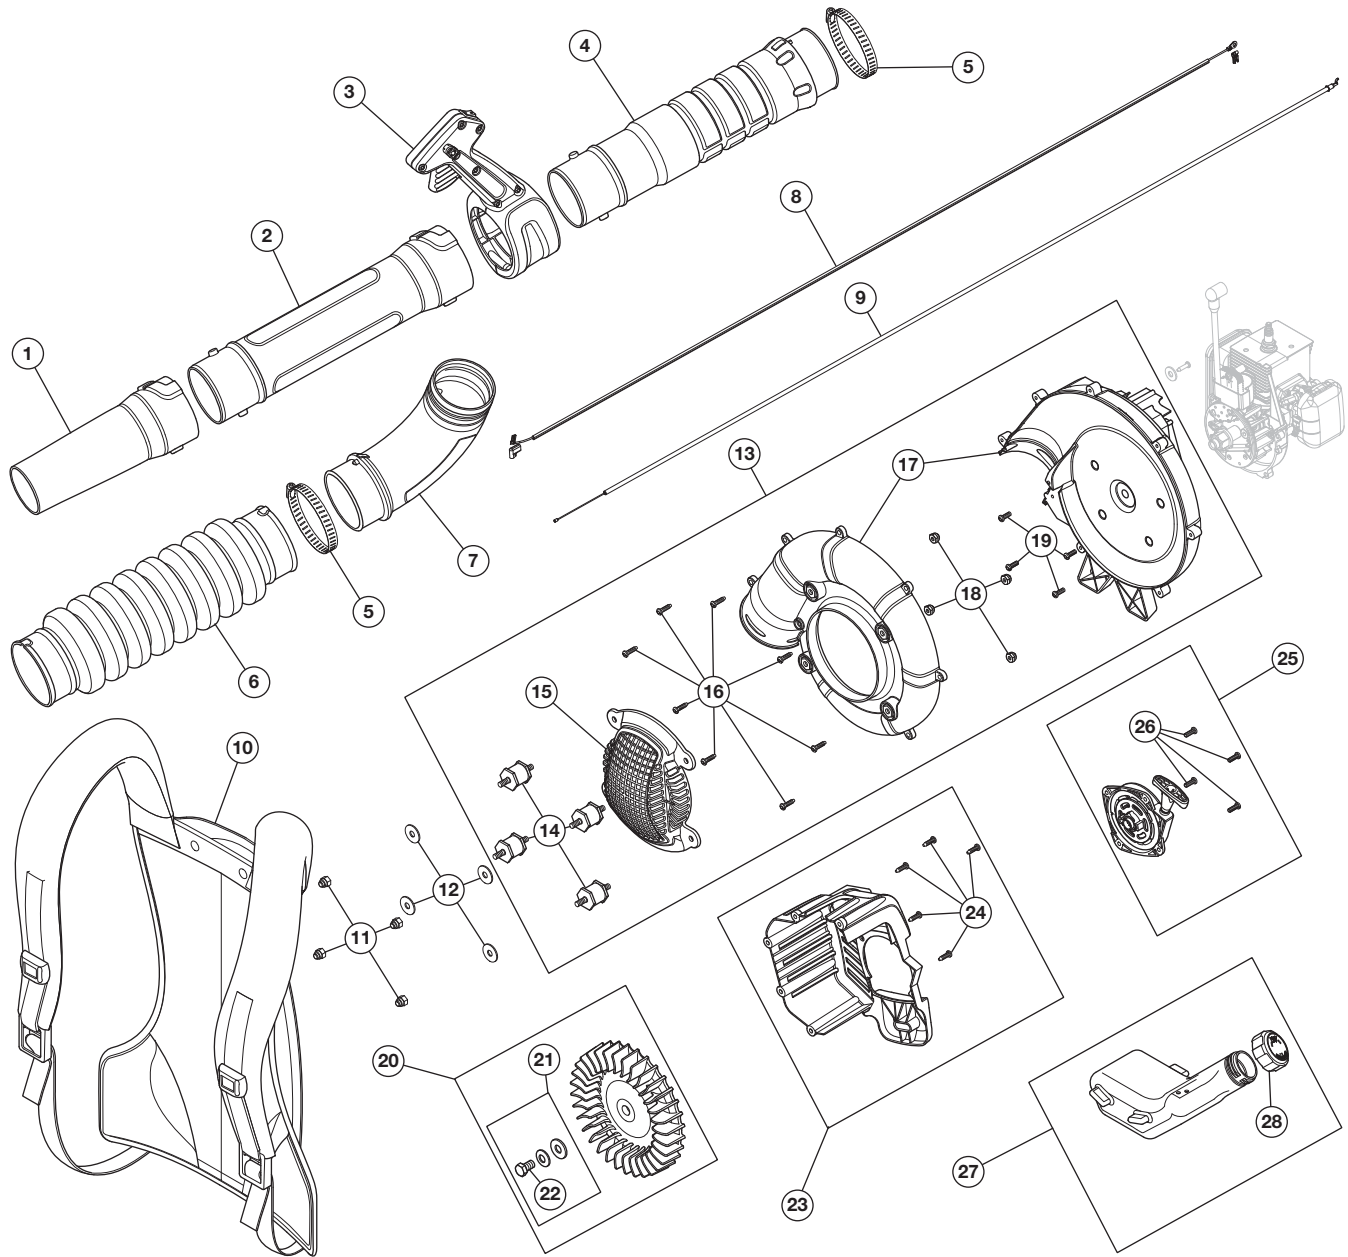

# REPLACEMENT PARTS - MODEL RM2BP 2-CYCLE GAS BACKPACK BLOWER

PPN 41AR2BEG983

Item	Part No.	Description
1	753-06418	Muffler Assembly
2	753-06441	Shortblock Assembly (includes 3 - 10)
3	753-06443	Module Assembly
4	753-05705	Flywheel Adaptor
5	753-05706	Washer
6	753-05707	Bushing
7	753-06246	Flywheel Assembly
8	753-06827	Cylinder Gasket
9	753-05703	Screw

Item	Part No.	Description
10	753-06193	Spark Plug
11	753-06091	Pawl Assembly
12	753-06189	Insulator Assembly (includes 13)
13	753-06184	Insulator O-Ring
14	753-06442	Carburetor Assembly
15	791-181752	Air Cleaner Assembly (includes 16 and 17)
16	753-06253	Carburetor Gasket
17	791-181757	Air Filter

# REPLACEMENT PARTS - MODEL RM2BP 2-CYCLE GAS BACKPACK BLOWER

PPN 41AR2BEG983

Item	Part No.	Description
1	753-06000	Nozzle
2	753-05971	Lower Blower Tube
3	753-05975	Throttle Grip Assembly
4	753-05991	Upper Blower Tube
5	753-05640	Clamp
6	753-05641	Flex Tube
7	753-05990	Elbow
8	753-06994	Lead Wire
9	753-06434	Throttle Cable
10	753-05645	Harness
11	753-05647	Nut
12	791-182678	Washer
13	753-06594	Impeller Housing Assembly (includes 14 - 19)
14	753-05648	Insulator Mount

Item	Part No.	Description
15	753-08276	Intake Cover
16	791-181345	Screw
17	753-08275	Impeller Housing
18	712-0324	Nut
19	791-181862	Screw
20	753-05651	Impeller (includes 21 and 22)
21	753-04482	Impeller Hardware (includes 22)
22	791-182414	Bolt
23	753-06455	Housing Assembly (includes 24)
24	791-181345	Screw
25	753-06596	Starter Assembly (includes 26)
26	791-181862	Screw
27	753-05654	Fuel Tank Assembly (includes 28)
28	791-182529	Fuel Cap