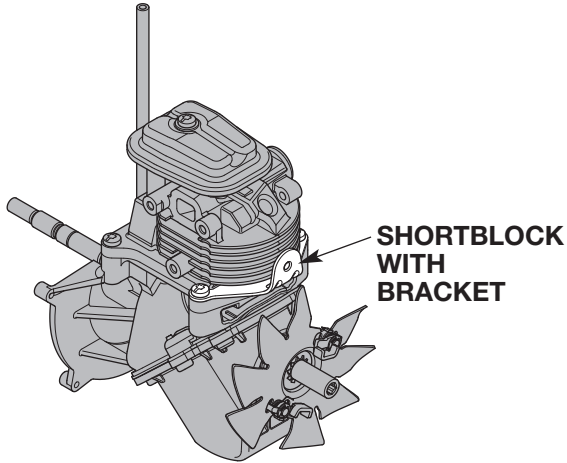

# REPLACEMENT PARTS - MODEL TB635 EC

## 4-CYCLE GAS TRIMMER

PPN 41ADZ63C766

Item	Part No.	Description	Item	Part No.	Description
1	753-08320	Top Housing Assembly	17	791-182569	Thrust Washer
2	753-08319	Air Purge Primer	18	9162-1	Clutch Washer
3	721-04466	O-Ring	19	2557	Power Shaft Spacer
4	731-10184A	Intake Port	20	753-05533	Thrust Washer
5	791-181003	Screw	21	753-06246	Flywheel Assembly (includes 22)
6	753-08053	Boot Assembly	22	714-04016	Key
7	710-06238	Screw	23	753-08482	Module Assembly
8	753-08304	Air Cleaner Assembly	24	710-06224	Screw
9	753-06470	Screw	25	753-08322	Clutch Cover Assembly (includes 26)
10	753-08323	Carburetor Assembly (includes 11)	26	710-06284	Screw
11	791-181751	O-Ring	27	1755	Screw
12	710-06003	Screw	28	731-08903-1	Muffler Housing
13	753-08325	Fuel Tank Assembly	29	753-08324	Muffler Assembly (includes 30)
14	753-05259	Fuel Tank Pad	30	753-05246	Screw
15	753-06167	Lead Wire	31	750-04914	Air Cleaner Spacer
16	753-08114	Clutch Assembly (includes 17 & 18)	32	721-04508	Muffler Gasket

## 4-CYCLE GAS TRIMMER

PPN 41ADZ63C766

Item	Part No.	Description
1	753-08326	Shortblock Assembly
2	731-08920A-9	Oil Fill Plug
3	721-04509	O-Ring
4	753-08204	Oil Fill Tube
5	9054	Screw
6	794-00082	Spark Plug
7	753-08321	Starter Housing Assembly (includes 8)
8	710-04194	Screw