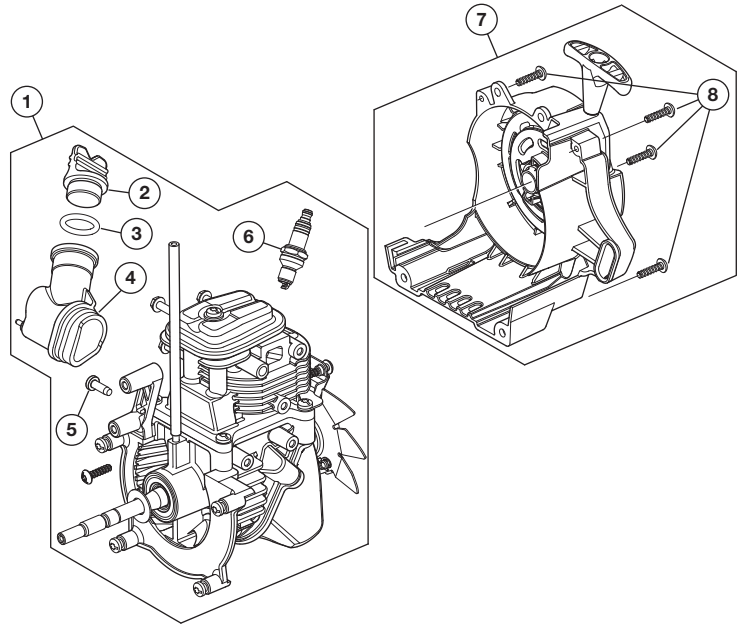

# REPLACEMENT PARTS - MODEL TB635 EC

## 4-CYCLE GAS TRIMMER

PPN 41ADZ63C766

Item	Part No.	Description	Item	Part No.	Description
1	753-08320	Top Housing Assembly	17	791-182569	Thrust Washer
2	753-08319	Air Purge Primer	18	9162-1	Clutch Washer
3	721-04466	O-Ring	19	2557	Power Shaft Spacer
4	731-10184A	Intake Port	20	753-05533	Thrust Washer
5	791-181003	Screw	21	753-06246	Flywheel Assembly (includes 22)
6	753-08053	Boot Assembly	22	714-04016	Key
7	710-06238	Screw	23	753-08482	Module Assembly
8	753-08304	Air Cleaner Assembly	24	710-06224	Screw
9	753-06470	Screw	25	753-08322	Clutch Cover Assembly (includes 26)
10	753-08323	Carburetor Assembly (includes 11)	26	710-06284	Screw
11	791-181751	O-Ring	27	1755	Screw
12	710-06003	Screw	28	731-08903-1	Muffler Housing
13	753-08325	Fuel Tank Assembly	29	753-08324	Muffler Assembly (includes 30)
14	753-05259	Fuel Tank Pad	30	753-05246	Screw
15	753-06167	Lead Wire	31	750-04914	Air Cleaner Spacer
16	753-08114	Clutch Assembly (includes 17 & 18)	32	721-04508	Muffler Gasket

## 4-CYCLE GAS TRIMMER

PPN 41ADZ63C766

Item	Part No.	Description
1	753-08326	Shortblock Assembly
2	731-08920A-9	Oil Fill Plug
3	721-04509	O-Ring
4	753-08204	Oil Fill Tube
5	9054	Screw
6	794-00082	Spark Plug
7	753-08321	Starter Housing Assembly (includes 8)
8	710-04194	Screw