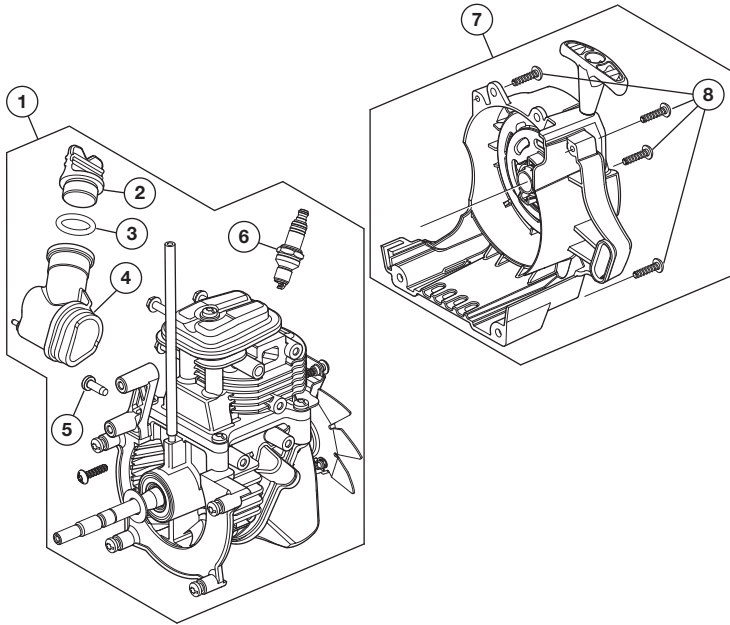

# REPLACEMENT PARTS - MODEL TB635 EC

## 4-CYCLE GAS TRIMMER

PPN 41ADZ63C766

Item	Part No.	Description	Item	Part No.	Description
1	753-08320	Top Housing Assembly	17	791-182569	Thrust Washer
2	753-08319	Air Purge Primer	18	9162-1	Clutch Washer
3	721-04466	O-Ring	19	2557	Power Shaft Spacer
4	731-10184A	Intake Port	20	753-05533	Thrust Washer
5	791-181003	Screw	21	753-06246	Flywheel Assembly (includes 22)
6	753-08053	Boot Assembly	22	714-04016	Key
7	710-06238	Screw	23	753-08482	Module Assembly
8	753-08304	Air Cleaner Assembly	24	710-06224	Screw
9	753-06470	Screw	25	753-08322	Clutch Cover Assembly (includes 26)
10	753-08323	Carburetor Assembly (includes 11)	26	710-06284	Screw
11	791-181751	O-Ring	27	1755	Screw
12	710-06003	Screw	28	731-08903-1	Muffler Housing
13	753-08325	Fuel Tank Assembly	29	753-08324	Muffler Assembly (includes 30)
14	753-05259	Fuel Tank Pad	30	753-05246	Screw
15	753-06167	Lead Wire	31	750-04914	Air Cleaner Spacer
16	753-08114	Clutch Assembly (includes 17 & 18)	32	721-04508	Muffler Gasket

## 4-CYCLE GAS TRIMMER

PPN 41ADZ63C766

Item	Part No.	Description
1	753-08326	Shortblock Assembly
2	731-08920A-9	Oil Fill Plug
3	721-04509	O-Ring
4	753-08204	Oil Fill Tube
5	9054	Screw
6	794-00082	Spark Plug
7	753-08321	Starter Housing Assembly (includes 8)
8	710-04194	Screw