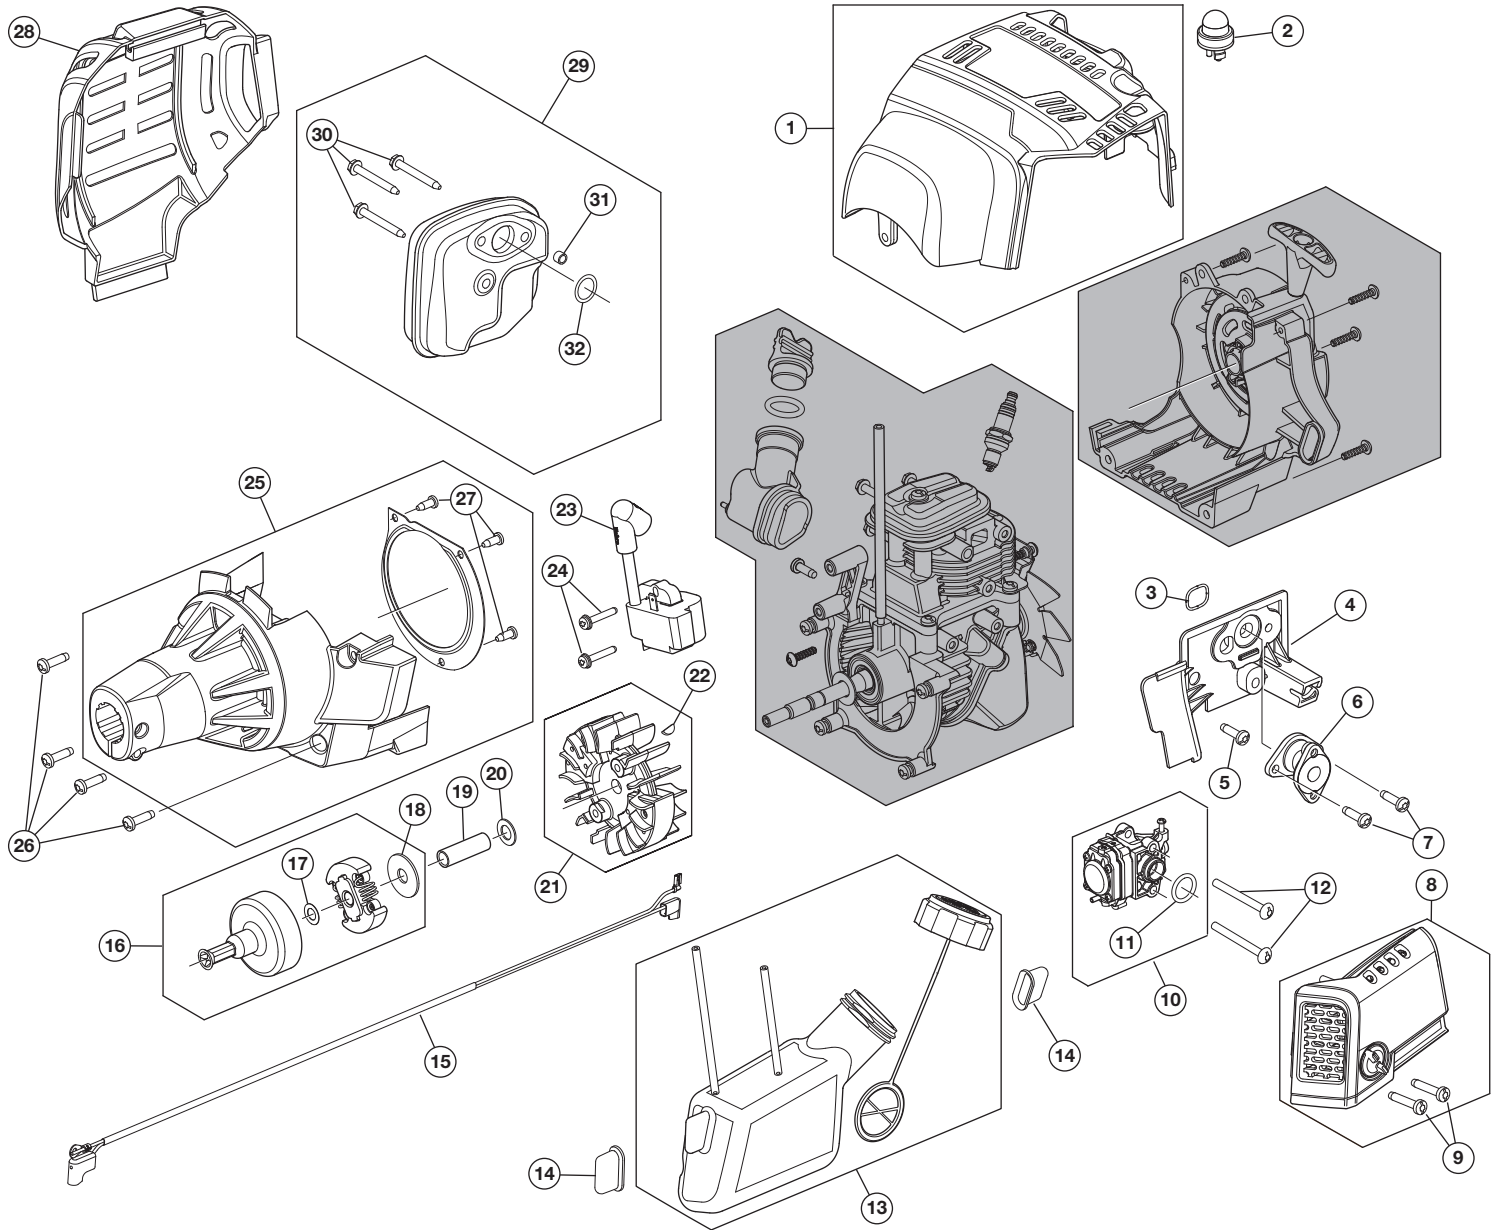

# REPLACEMENT PARTS - MODEL TB635 EC

## 4-CYCLE GAS TRIMMER

PPN 41ADZ63C766

Item	Part No.	Description	Item	Part No.	Description
1	753-08320	Top Housing Assembly	17	791-182569	Thrust Washer
2	753-08319	Air Purge Primer	18	9162-1	Clutch Washer
3	721-04466	O-Ring	19	2557	Power Shaft Spacer
4	731-10184A	Intake Port	20	753-05533	Thrust Washer
5	791-181003	Screw	21	753-06246	Flywheel Assembly (includes 22)
6	753-08053	Boot Assembly	22	714-04016	Key
7	710-06238	Screw	23	753-08482	Module Assembly
8	753-08304	Air Cleaner Assembly	24	710-06224	Screw
9	753-06470	Screw	25	753-08322	Clutch Cover Assembly (includes 26)
10	753-08323	Carburetor Assembly (includes 11)	26	710-06284	Screw
11	791-181751	O-Ring	27	1755	Screw
12	710-06003	Screw	28	731-08903-1	Muffler Housing
13	753-08325	Fuel Tank Assembly	29	753-08324	Muffler Assembly (includes 30)
14	753-05259	Fuel Tank Pad	30	753-05246	Screw
15	753-06167	Lead Wire	31	750-04914	Air Cleaner Spacer
16	753-08114	Clutch Assembly (includes 17 & 18)	32	721-04508	Muffler Gasket

## 4-CYCLE GAS TRIMMER

PPN 41ADZ63C766

Item	Part No.	Description
1	753-08326	Shortblock Assembly
2	731-08920A-9	Oil Fill Plug
3	721-04509	O-Ring
4	753-08204	Oil Fill Tube
5	9054	Screw
6	794-00082	Spark Plug
7	753-08321	Starter Housing Assembly (includes 8)
8	710-04194	Screw