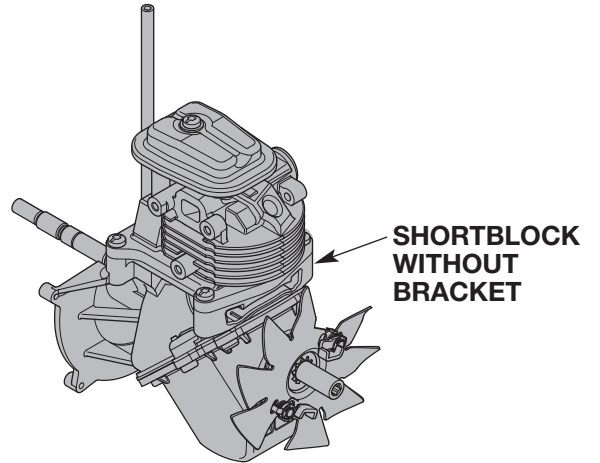

# REPLACEMENT PARTS - MODEL TB635 EC

## 4-CYCLE GAS TRIMMER

PPN 41ADZ63C766

Item	Part No.	Description	Item	Part No.	Description
1	753-08320	Top Housing Assembly	17	791-182569	Thrust Washer
2	753-08319	Air Purge Primer	18	9162-1	Clutch Washer
3	721-04466	O-Ring	19	2557	Power Shaft Spacer
4	731-10184A	Intake Port	20	753-05533	Thrust Washer
5	791-181003	Screw	21	753-06246	Flywheel Assembly (includes 22)
6	753-08053	Boot Assembly	22	714-04016	Key
7	710-06238	Screw	23	753-08482	Module Assembly
8	753-08304	Air Cleaner Assembly	24	710-06224	Screw
9	753-06470	Screw	25	753-08322	Clutch Cover Assembly (includes 26)
10	753-08323	Carburetor Assembly (includes 11)	26	710-06284	Screw
11	791-181751	O-Ring	27	1755	Screw
12	710-06003	Screw	28	731-08903-1	Muffler Housing
13	753-08325	Fuel Tank Assembly	29	753-08324	Muffler Assembly (includes 30)
14	753-05259	Fuel Tank Pad	30	753-05246	Screw
15	753-06167	Lead Wire	31	750-04914	Air Cleaner Spacer
16	753-08114	Clutch Assembly (includes 17 & 18)	32	721-04508	Muffler Gasket

## 4-CYCLE GAS TRIMMER

PPN 41ADZ63C766

Item	Part No.	Description
1	753-08326	Shortblock Assembly
2	731-08920A-9	Oil Fill Plug
3	721-04509	O-Ring
4	753-08204	Oil Fill Tube
5	9054	Screw
6	794-00082	Spark Plug
7	753-08321	Starter Housing Assembly (includes 8)
8	710-04194	Screw