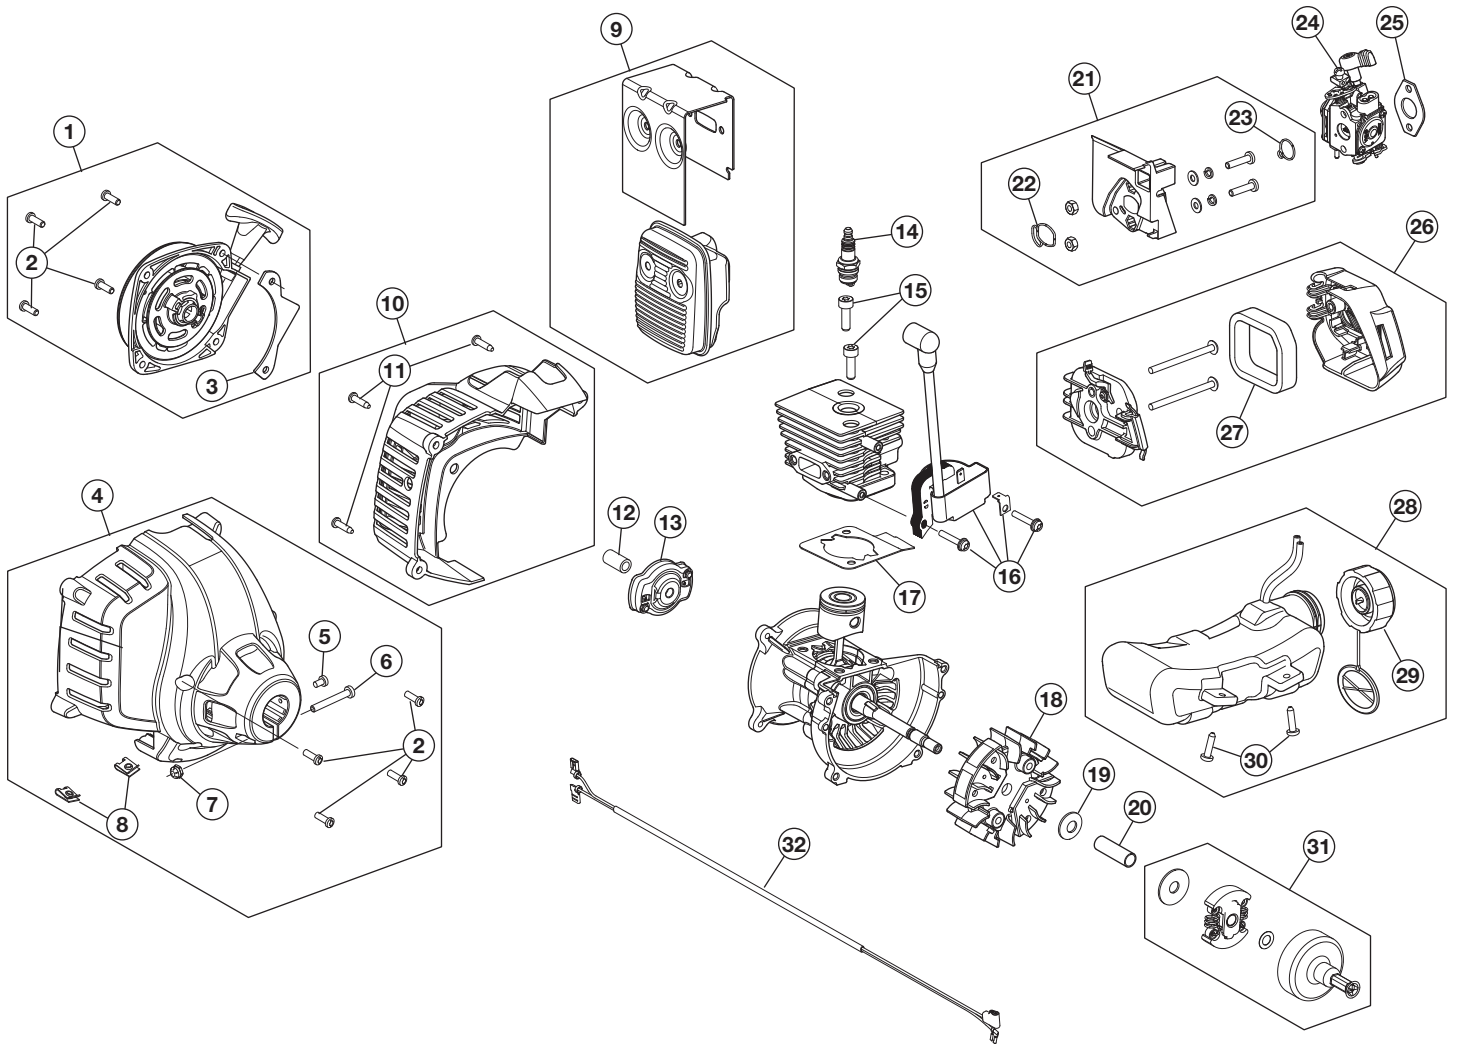

REPLACEMENT PARTS - MODEL TB21 EC

2-CYCLE TRIMMER

PPN 41ADT21C866

Item	Part No.	Description
1	753-06829	Starter Assembly (includes 2 & 3)
2	791-181862	Starter Screw
3	753-06244	Starter Assembly Guard (includes 2)
4	753-06249	Clutch Cover Assembly (includes 2, 5 - 8)
5	791-182519	Anti-Rotation Screw
6	753-04003	Clamp Screw
7	712-0161	Clamp Nut
8	791-182366	U-Shaped Nut
9	753-06418	Muffler Assembly
10	753-06245	Rear Engine Cover (includes 11)
11	791-181345	Cover Screw
12	753-06104	Adapter
13	753-06091	Pawl Assembly
14	794-00097	Spark Plug
15	753-05703	Cylinder Bolt
16	753-06763	Module Assembly
17	753-06827	Cylinder Gasket
18	753-06246	Flywheel Assembly

Item	Part No.	Description
19	753-06247	Washer
20	753-06248	Spacer
21	753-06189	Insulator Assembly (includes 22 & 23)
22	753-06184	Insulator O-Ring
23	753-06185	Carburetor O-Ring
24	753-06190	Carburetor
25	753-06253	Carburetor Gasket
26	753-06913	Aircleaner Assembly (includes 27)
27	753-06914	Aircleaner Filter
28	753-06250	Fuel Tank Assembly (includes 29 & 30)
29	753-06857	Fuel Tank Cap
30	791-181930	Fuel Tank Screw
31	753-05860	Clutch Assembly
32	753-05877	Lead Wires

* Items Not Shown

* 753-06508 Short Block Assembly (includes Crankcase, Cylinder, Piston 14 - 20)

REPLACEMENT PARTS - MODEL TB21 EC 2-CYCLE TRIMMER

PPN 41ADT21C866

Item	Part No.	Description
1	753-04234	Throttle Housing Assembly (includes 2 - 4)
2	791-182405	Switch
3	753-04119	Throttle Trigger
4	791-182690	Throttle Trigger Spring
5	753-04236	Upper Shaft Housing Assembly
6	753-06251	Throttle Cable
7	753-05461	D-Handle (includes 8)
8	791-181587	D-Handle Hardware Assembly
9	753-1190	Split Boom Coupler (includes 10)
10	791-182057	Anti-Rotation Screw
11	753-04508	Lower Shaft Housing Assembly
12	753-04282	Shield Mounting Hardware
13	753-04283	Shield Assembly (includes 14)
14	791-180553	Blade Assembly
15	753-04284	Outer Spool Assembly (includes 16)
16	791-610660	Retainer
17	791-610317B	Spring
18	753-1155	Inner Reel
19	791-153066B	Bump Head Knob Assembly