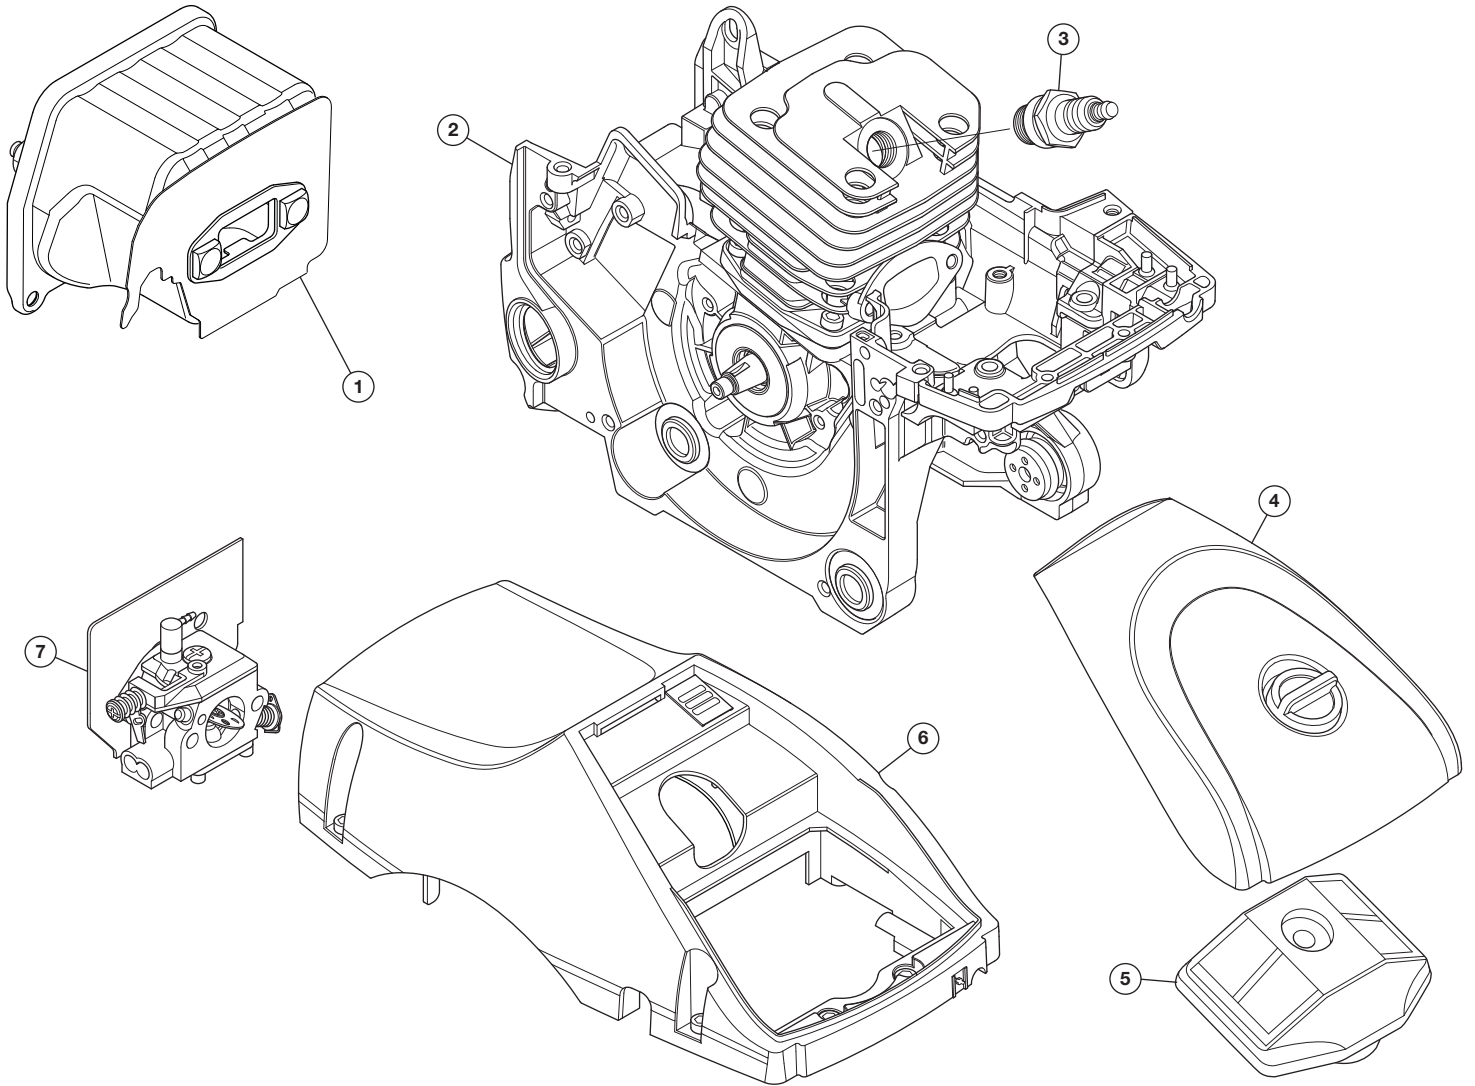

REPLACEMENT PARTS - MODELS RM4618 AND RM4620

46CC CHAIN SAWS

PPNs 41AY469S983, 41AY462S983 and 41BY462S983

Item	Part No.	Description	Item	Part No.	Description
1	753-08106	Muffler Assembly	5	753-08134	Air Filter
2	753-08217	46cc Short Block Assembly	6	753-08135	Cylinder Cover Assembly (with Plate and Screws (5))
3	753-08107	Spark Plug	7	753-08137	Carburetor Assembly
4	753-08129	Air Filter Cover Assembly			

REPLACEMENT PARTS - MODELS RM4618 AND RM4620

46CC CHAIN SAWS

PPNs 41AY469S983, 41AY462S983 and 41BY462S983

Item	Part No.	Description	Item	Part No.	Description
1	753-06265	Saw Chain 18" (for RM4618)	11	753-08221	Choke Lever Assembly
	753-08102	Saw Chain 20" (for RM4620)	12	753-08223	Stop Switch Assembly
2	753-06264	Guide Bar 18" (for RM4618)	13	753-08132	Throttle Rod
	753-08101	Guide Bar 20" (for RM4620)	14	753-08123	Fuel Filter
3	753-08105	Guide Bar Nuts (2)	15	753-08133	Fuel Cap Assembly
4	753-08219	Sprocket	16	753-08222	Oil Cap Assembly
5	753-08220	Clutch Drum Assembly	17	753-08138	Ignition Module Assembly (with Screws (2))
6	753-08145	Clutch Assembly	18	753-08131	Flywheel Assembly
7	753-08130	Chainsaw Handle Assembly (with Screws (4))	19	753-08310	Starter Housing Assembly
8	753-08128	Spike Plate (with Screws (2))	20	753-08143	Chainsaw Brake Assembly
9	753-08142	Fuel Tank Assembly			
10	753-08127	Primer Bulb			