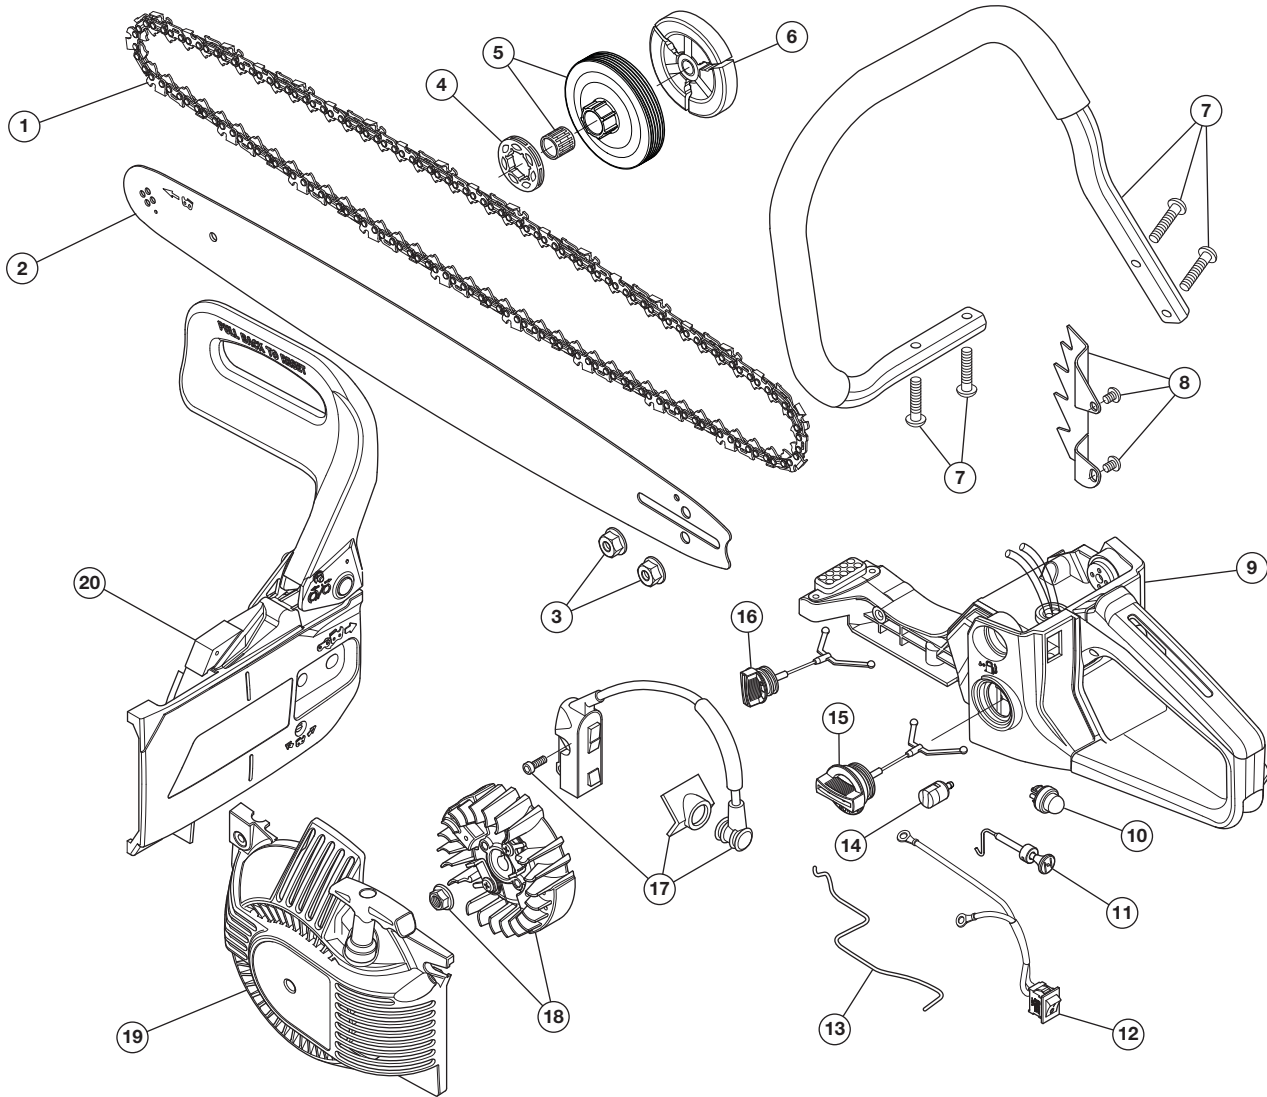

REPLACEMENT PARTS - MODELS RM4618 AND RM4620

46CC CHAIN SAWS

PPNs 41AY469S983, 41AY462S983 and 41BY462S983

Item	Part No.	Description	Item	Part No.	Description
1	753-08106	Muffler Assembly	5	753-08134	Air Filter
2	753-08217	46cc Short Block Assembly	6	753-08135	Cylinder Cover Assembly (with Plate and Screws (5))
3	753-08107	Spark Plug	7	753-08137	Carburetor Assembly
4	753-08129	Air Filter Cover Assembly			

REPLACEMENT PARTS - MODELS RM4618 AND RM4620

46CC CHAIN SAWS

PPNs 41AY469S983, 41AY462S983 and 41BY462S983

Item	Part No.	Description	Item	Part No.	Description
1	753-06265	Saw Chain 18" (for RM4618)	11	753-08221	Choke Lever Assembly
	753-08102	Saw Chain 20" (for RM4620)	12	753-08223	Stop Switch Assembly
2	753-06264	Guide Bar 18" (for RM4618)	13	753-08132	Throttle Rod
	753-08101	Guide Bar 20" (for RM4620)	14	753-08123	Fuel Filter
3	753-08105	Guide Bar Nuts (2)	15	753-08133	Fuel Cap Assembly
4	753-08219	Sprocket	16	753-08222	Oil Cap Assembly
5	753-08220	Clutch Drum Assembly	17	753-08138	Ignition Module Assembly (with Screws (2))
6	753-08145	Clutch Assembly	18	753-08131	Flywheel Assembly
7	753-08130	Chainsaw Handle Assembly (with Screws (4))	19	753-08310	Starter Housing Assembly
8	753-08128	Spike Plate (with Screws (2))	20	753-08143	Chainsaw Brake Assembly
9	753-08142	Fuel Tank Assembly			
10	753-08127	Primer Bulb			