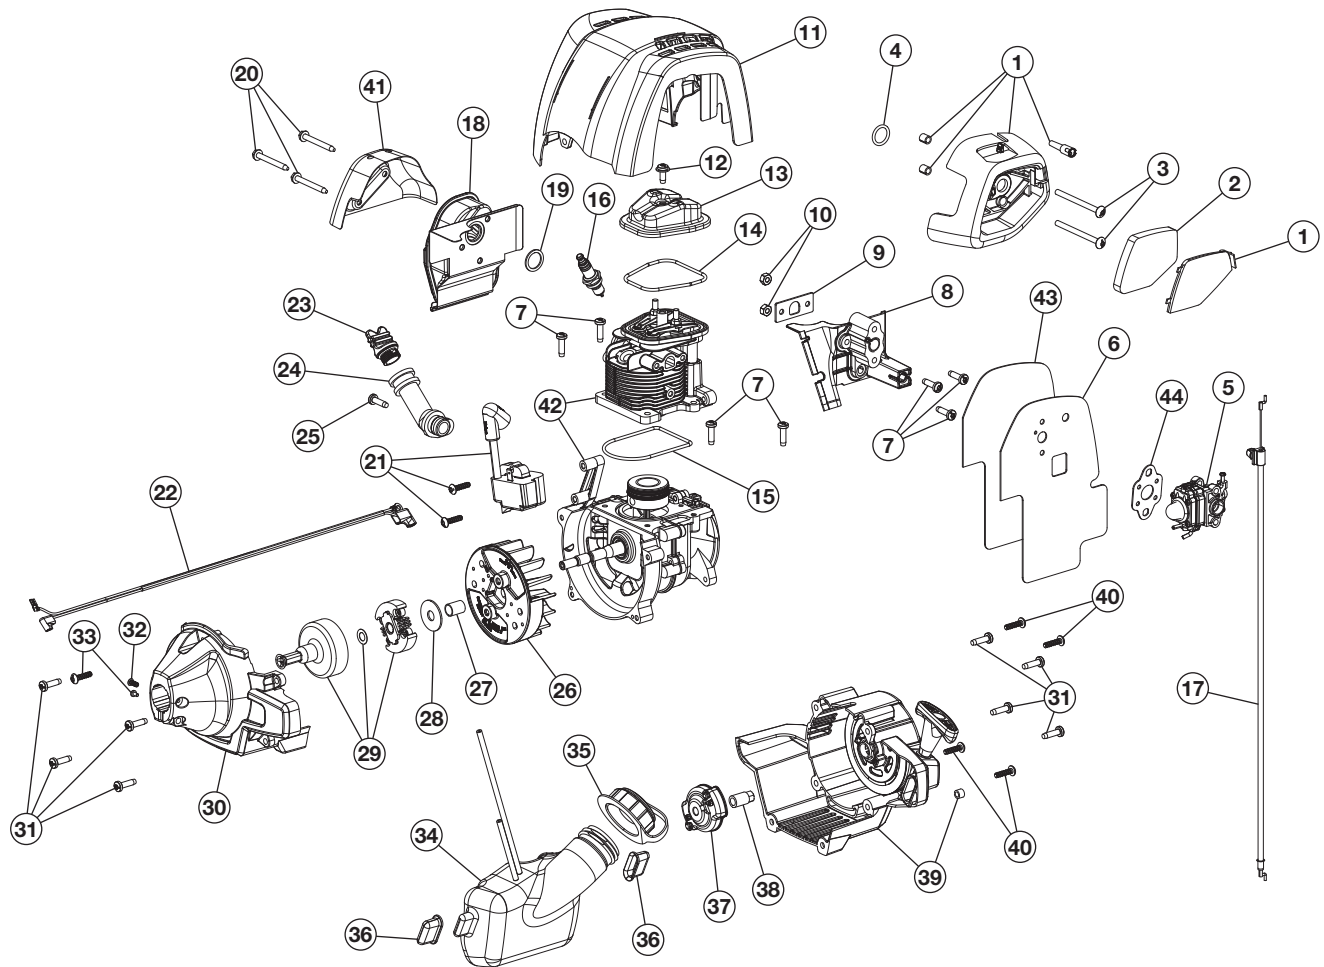

REPLACEMENT PARTS - MODEL SS470

4-CYCLE TRIMMER

PPN 41ADZ47C812

Item	Part No.	Description
1	753-08380	Air Cleaner Assembly (includes 2 & 3)
2	753-06085	Air Filter
3	753-06939	Screw
4	791-181751	Carburetor O-Ring
5	753-06083	Carburetor
6	721-04616	Carburetor Baffle
7	791-181003	Screw
8	731-08964	Insulator
9	753-05673	Insulator Gasket
10	712-04099	Nut
11	753-06960	Engine Cover
12	791-181025	Screw
13	753-05901	Valve Cover
14	753-05902	Valve O-Ring
15	753-05910	Cylinder O-Ring
16	794-00098	Spark Plug
17	753-06166	Throttle Cable
18	753-06334	Muffler Assembly
19	753-05244	Muffler Gasket
20	753-05246	Muffler Bolt
21	753-08450	Module Assembly
22	753-08253	Lead Wires

Item	Part No.	Description
23	753-05400	Oil Plug Assembly
24	753-06087	Oil Fill Tube Assembly (includes 25)
25	753-05377	Screw
26	753-06493	Flywheel
27	753-05814	Spacer
28	791-182396	Clutch Washer
29	753-05860	Clutch Assembly
30	753-06335	Clutch Cover Assembly
31	753-05377	Screw
32	791-182519	Anti-rotation Screw
33	753-04291	Clamp Screw & Nut
34	753-06093	Fuel Tank
35	753-04084	Fuel Cap
36	753-05259	Fuel Tank Pad
37	753-06091	Pawl Assembly
38	753-06104	Electric Start Adapter
39	753-08449	Starter Cover Assembly
40	710-04194	Screw
41	753-06101	Muffler Shield
42	753-06494	Short Block Assembly (includes 7, 12 - 16, 21, 26 & 27)
43	753-06122	Heat Shield
44	791-181709	Gasket