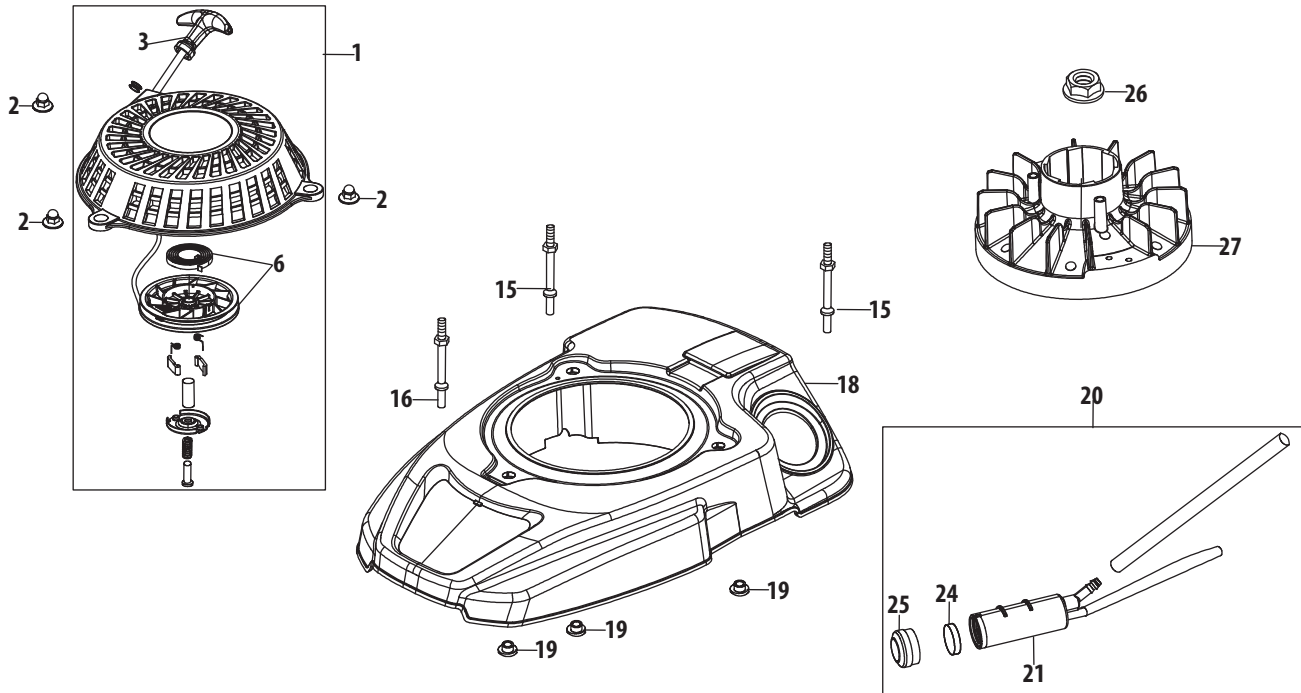

5X65RU Flywheel & Shroud/Volant & Capot

Ref. No./ Réf.	Part No./ No. de pièce	Description	Désignation
1	951-14396	Starter Recoil Assembly	Démarrreur de lanceur
2	712-04290	Starter Acorn Nut	Écrou
3	731-07925	Starter Handle	Poignée de lanceur
6	951-11721	Recoil Pulley & Spring Assembly	Poulie et ressort
15	951-14397	Starter/Shroud Rear Stud M6x78.5	Lanceur/clou M6x78.5
16	951-14398	Starter/Shroud Front Stud M6x74	Lanceur/clou M6x74
18	951-14399	Engine Shroud Assembly	Capot
19	750-05320	Engine Shroud Spacer	Entretoise
20	951-14442	Carbon Canister Assembly	Bidon carbone
21	951-14126	Carbon Canister	Bidon carbone
24	951-14400	Carbon Canister Filter	Filtre de bidon carbone
25	951-14127	Carbon Canister Filter Cap	Capuchon de filtre de bidon carbone
26	712-04287	Flywheel Nut M14	Écrou de volant M14
27	951-14401	Flywheel	Volant