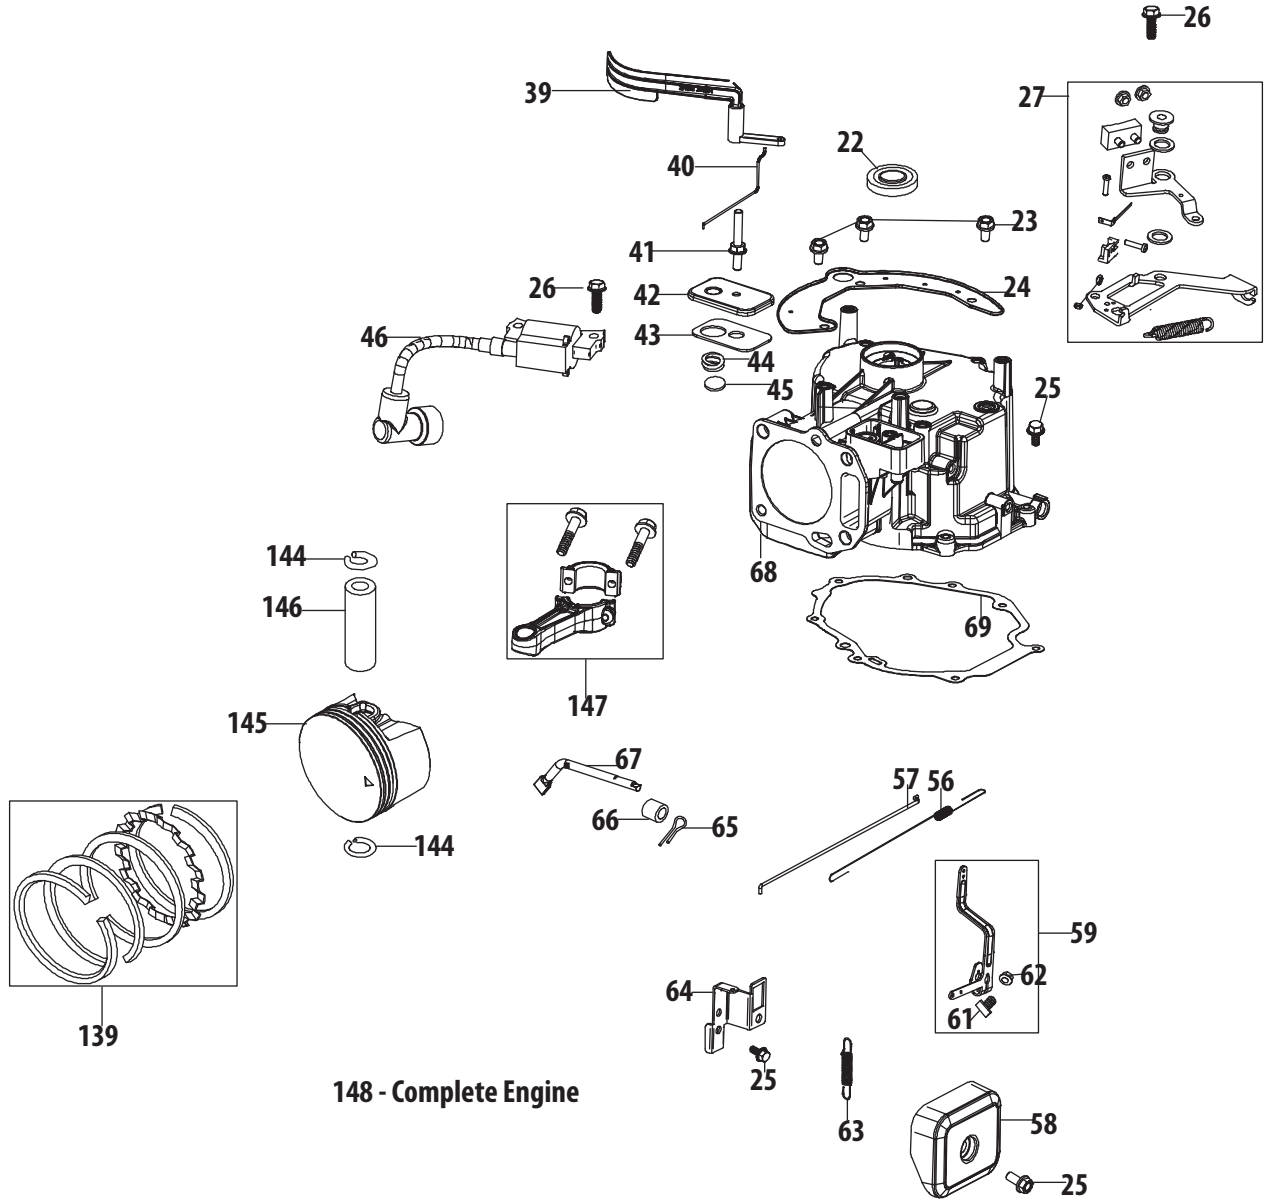

5X65RU Crankcase/Carter

148 - Complete Engine

Ref. No./ Réf.	Part No./ No. de pièce	Description	Désignation
28	951-14402	Brake Assembly	Frein
36	712-04219	Brake Arm Nut	Écrou
38	712-04209	Ground Switch Nuts M4	Écrous M4
43	750-05384	Brake Spacer	Entretoise du frein
44	710-04980	Bolt M6x35 Af Base/Brake/Dipstick	Boulon M6 x 35
45	710-04918	Bolt M6x30 Ignition Coil	Boulon M6 x 20, bobine
46	951-11622	Flexible Clamp, Ignition Coil	Collier, bobine
47	951-14403	Ignition Coil Assembly	Bobine
48	710-04916	Bolt M6x14	Boulon M6 x 30
49	951-14404	Breather Cover Plate	Plaque
50	951-14405	Breather Gasket	Joint
51	951-11596	Upper Crankshaft Seal	Joint de vilebrequin
52	951-11730	Breather Screen	Tamis
53	732-04718	Breather Valve Spring	Ressort
54	951-11614	Breather Valve	Soupape
64	710-04915	Bolt M6X12 Multi-Purpose	Boulon M6 x 12
71	951-14408	Choke Linkage	Tringlerie
72	951-14409	Throttle Linkage Spring	Ressort
73	951-14410	Throttle Linkage	Tringlerie
74	951-14411	Governor Spring	Ressort de reniflard
75	951-14412	Governor Arm Assembly	Reniflard
79	951-14413	Component Bracket	Support
80	951-14414	Air Vane Bracket	Support
81	951-11529	Air Vane	Girouette d'air
82	714-04074	Governor Arm Shaft Cotter Pin	Goupille fendue
83	951-11574	Governor Seal	Joint
84	951-14416	Governor Arm Shaft	Boulon
85	951-11520	Breather Hose Assembly	Écrou M6
86	726-04101	Breather Hose Clamp	Collier
88	951-14415	Crankcase Cover Gasket	Joint
89	951-14447	Short Block (Incl. 48-54,82-84,88-92,95,97-100, 110-116,126,132,133,149,152,156, 157,159-161,166-169,172)	Bloc moteur embiellé (Comprend les nos. 48-54,82-84,88-92,95,97-100, 110-116,126,132,133,149,152,156, 157,159-161,166-169,172)
90	951-11369	Main Bearing	Roulement principe
161	951-14433	Piston Ring Set	Piston de segment
166	951-11603	Piston Pin Snap Ring	Axe de piston pour anneau élastique
167	951-14434	Piston	Piston
168	951-14435	Piston Pin	Axe de piston
169	951-14436	Connecting Rod Assembly	Ensemble de bielle
172	710-05115	Connecting Rod Bolt	Boulon
176	951-14443	Gasket Kit - Complete (Incl.50,51,83,88,95,113,116,126, 128,131-133,149,152,156)	Trousse - joint complet (Comprend les nos. 50,51,83,88,95,113,116,126, 128,131-133,149,152,156)
177	951-14444	Gasket Kit -External (Incl. 50,95,113,126,128, 131-133,149,152)	Trousse - joint complet (Comprend les nos. 50,95,113,126,128, 131-133,149,152)
178	952Z5X65RU	Engine Complete	Moteur complet