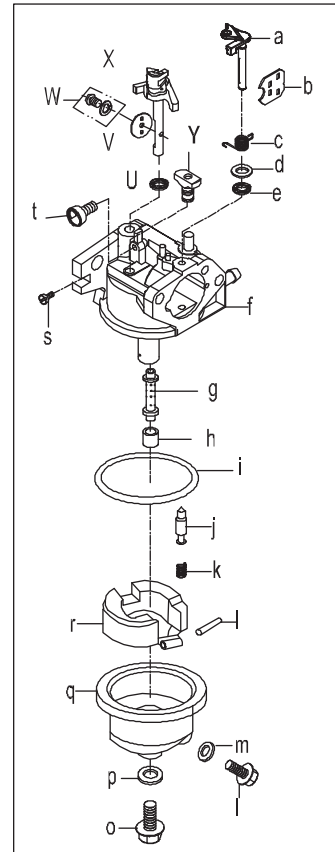

5X65RU Carburetor/Carburateur

149 - Carburetor Kit

5X65RU Carburetor/Carburateur

Ref. No./ Réf.	Part No./ No. de pièce	Description	Description
100	735-05054	Breather Hose	Joint
101	951-14419	Air Filter Base Gasket	Joint
102	951-14420	Temp Control Guide Bracket	Support
103	951-14422	Temp Control Guide Bracket Gasket	Joiint
104	951-14421	Temp Control Linkage	Tringlerie
105	951-14672	Carburetor Assembly	Carburateur
106	921-04706	Carburetor Gasket	Joint
107	951-11738	Carburetor Insulator	Isolant carburateur
108	951-11528	Carburetor Insulator Gasket	Joint d'Isolant carburateur
109	951-14425	Carb Stud M6×87	Clou M6×87
149	951-14726	Carb Kit (d,e,f,g,h,j,m,n,o,p)	Trousse de carb. - majeure (Comprend les d,e,f,g,h,j,m,n,o,p)
a	n/a	Choke Shaft	Arbre du volet
b	n/a	Choke Plate	Plaque du volet
c	n/a	Choke Return Spring	Ressort de rappel de l'etrangeur
d	n/a	Choke Shaft Washer	Rondelle
e	n/a	Choke Shaft Fiber O-Ring	Bague en «O», arbre du volet
f	n/a	Carburetor Body	Carburateur - corps
g	n/a	Emulsion Tube	Tuyau
h	n/a	Main Jet	Gicleur principal
i	n/a	Fuel Bowl O-Ring	Bague en «O»
j	n/a	Needle Valve	Pointeau
k	n/a	Needle Valve Spring	Ressort-pointeau
l	n/a	Float Pin	Goupille - flotteur
m	n/a	Fuel Drain Plug Gasket	Joint
n	n/a	Fuel Drain Plug	Bouchon
o	n/a	Fuel Bowl Mounting Bolt	Boulon de montage - bol de filtre à carburant
p	n/a	Fuel Bowl Gasket	Joint de bol de filtre à carburant
q	n/a	Fuel Bowl	Bol de filtre à carburant
r	n/a	Float	Flotteur
s	n/a	Idle Mixture Screw	Vis
t	n/a	Idle Speed Adjusting Screw	Vis
u	n/a	Throttle Shaft Fiber O-Ring	Bague en «O»
v	n/a	Throttle Plate	Plaque
w	n/a	Screw M3×6 Throttle Plate	Vis M3X6
x	n/a	Throttle Shaft	Arbre
y	n/a	Idle Jet Assembly	Gicleur