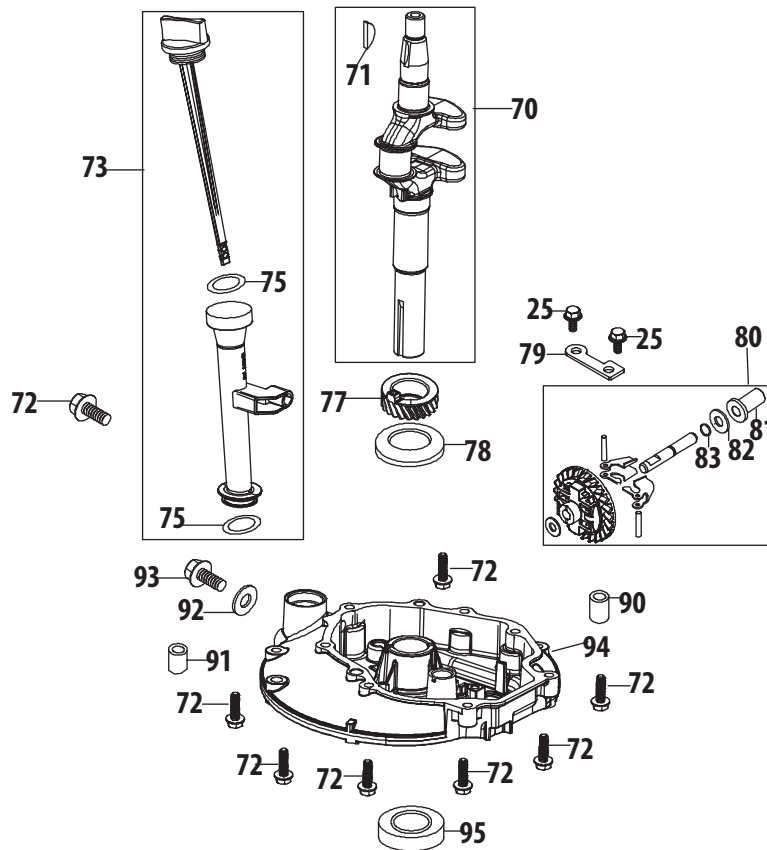

5X65RU Crankshaft & Crankcase Cover/Vilebrequin & couvercle de carter

Ref. No./ Réf.	Part No./ No. de pièce	Description	Désignation
44	710-04980	Bolt M6X35 Af Base/Brake/Dipstick	Boulon M6X35
48	710-04916	Bolt M6X14 Multi-Purpose	Boulon M6 x 14
91	951-14417	Crankshaft Assembly	Vilebrequin
92	951-10307	Flywheel Key	Clé
94	951-14440	Oil Dipstick Assembly	Jauge d'huile
95	951-11546	Dipstick / Oil Fill Tube O-Ring	Jauge d'huile et bague en « O »
96	951-14441	Oil Fill Tube Assembly	Tuyau d'huile
97	951-11733	Oil Return Seal	Joint de l'huile
98	736-04491	Crankshaft Thrust Washer	Rondelle
99	951-11609	Governor Gear Mounting Plate	Plaque
100	951-11549	Governor Gear/Shaft Assembly	Engrenage de régulateur/arbre
110	715-04092	Crankcase Cover Dowel Pin 7x14	Couvercle de carter cheville 7 x 14
111	715-04089	Crankcase Cover Dowel Pin 9x14	Couvercle de carter cheville 9 x 14
112	710-04931	Bolt M6X28 X65/P65 Crankcase	Boulon M6 x 28
113	736-04440	Oil Drain Plug Washer	Rondelle
114	710-04906	Oil Drain Plug	Bouchon de vidange d'huile
115	951-14418	Crankcase Cover	Couvercle de carter
116	951-11545	Lower Crankshaft Seal	Joint de carter inférieur
175	951-10370	Oil Drain Plug & Washer Assembly	Bouchon de vidange d'huile et assemblage de rondelle