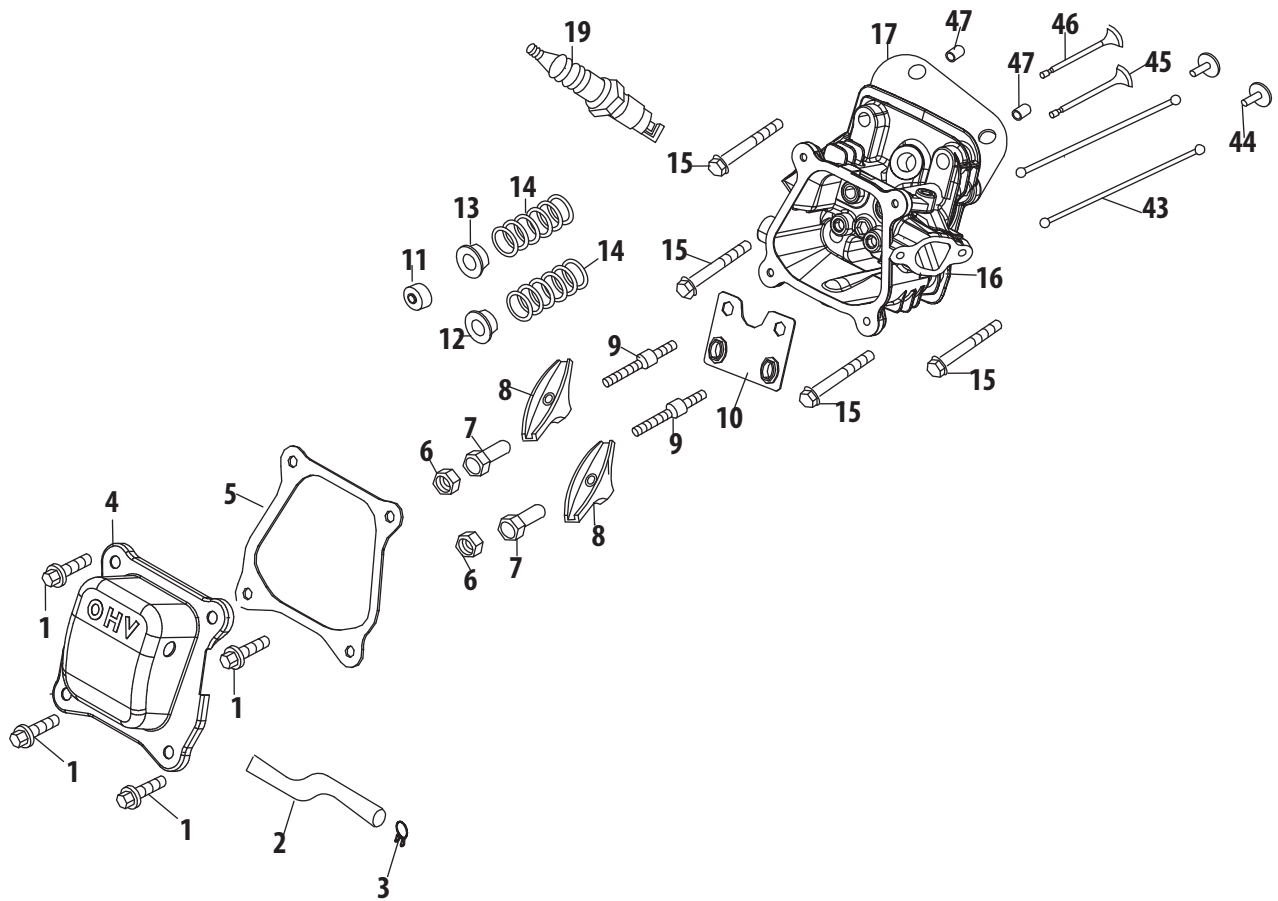

261-JU Cylinderhead

Ref.	Part Number	Description
1	710-05191	Bolt M6×16
2	731-07059	Hose - Breather
3	726-04101	Clamp - Breather Hose
4	951-11054B	Valve Cover
5	951-11565	Valve Cover Gasket
6	751-11124	Pivot Locking Nut
7	751-11123	Valve Adjusting Nut
8	951-11893	Rocker Arm
9	710-04902	Rocker Arm Stud
10	951-11687	Push Rod Guide
11	951-12002	Rotator,Exhaust Valve
12	951-12000	Intake Valve Spring Seat

Ref.	Part Number	Description
13	951-12003	Exhaust Valve Spring Seat
14	951-12004	Spring Valve
15	710-04922	Bolt M8×50
16	751-14088	Cylinder Head
17	951-12609	Gasket,Cylinder Head
19	951-10292	Spark Plug
43	751-1117 4	Push Rod
44	951-11899	Tappet
45	751-14086	Intake Vavle
46	751-14087	Exhaust Vavle
47	715-04108	Dowel Pin 10×16