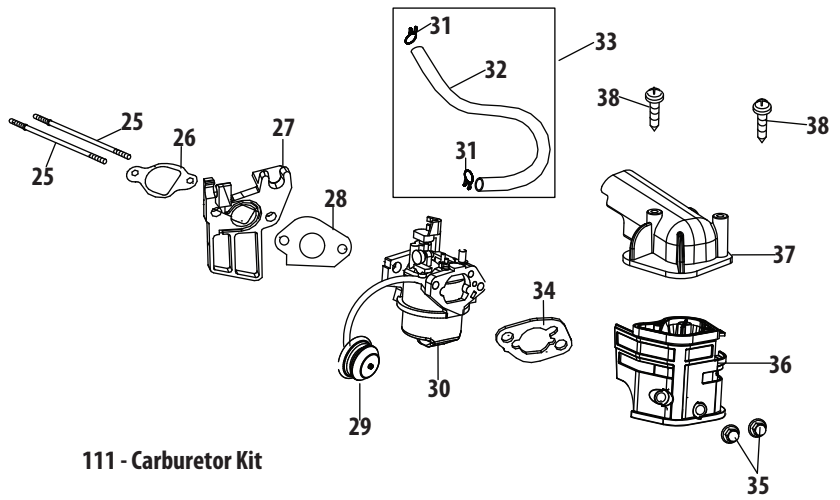

265-JU-12 Carburetor

111 - Carburetor Kit

265-JU-12 Carburetor

Ref.	Part Number	Description
25	710-05101	Stud M6x110
26	951-11567	Carburetor Insulator Gasket
27	951-11568	Carburetor Insulator
28	951-11569A	Carburetor Gasket
29	951-10639A	Primer Assembly
29	951-11824	Primer Bulb
30	951-12704B	Carburetor Assembly
31	951-11700	Fuel Hose Clamp
32	951-12613	Fuel Hose
33	951-12012	Fuel Line Kit
34	951-11571	Carburetor Gasket Plate
35	712-04213	Nut
36	951-10962	Air Cleaner Housing
37	951-10961	Air Cleaner Assembly
38	710-05275	Self-Tapping Bolt M4.2x45
111	951-14033	Carburetor Kit (Incl. k,q,r,s,t,u,v,w,y,aa)
a	710-05468	Choke Control Lever Screw
b	736-04598	Washer
c	951-12515	Choke Control Lever
d	n/a	Choke Shaft
e	n/a	Choke Plate
f	n/a	Throttle Shaft

Ref.	Part Number	Description
g	n/a	Throttle Plate
h	710-05469	Screw M3x6
i	736-04638	Lock Washer
j	n/a	Gasket, Throttle Plate
k	n/a	Idle Jet Assembly (0.34)
l	n/a	Idle Speed Adjusting Screw
m	n/a	Primer Pipe
n	951-12019	Primer Hose
o	951-11906	Hose Clamp
p	n/a	Carburetor Body
q	n/a	Float Pin
r	n/a	Emulsion Tube (P18-019)
s	951-12875	Needle Valve
t	n/a	Main Jet (#73H)
u	n/a	Needle Valve Spring
v	n/a	Float
w	951-11589	Fuel Bowl O-Ring
x	n/a	Fuel Bowl
y	951-11348	Fuel Bowl Mounting Bolt Gasket
z	710-04945	Fuel Bowl Mounting Bolt
aa	951-11349	Fuel Drain Bolt Gasket
ab	710-04938	Fuel Drain Bolt