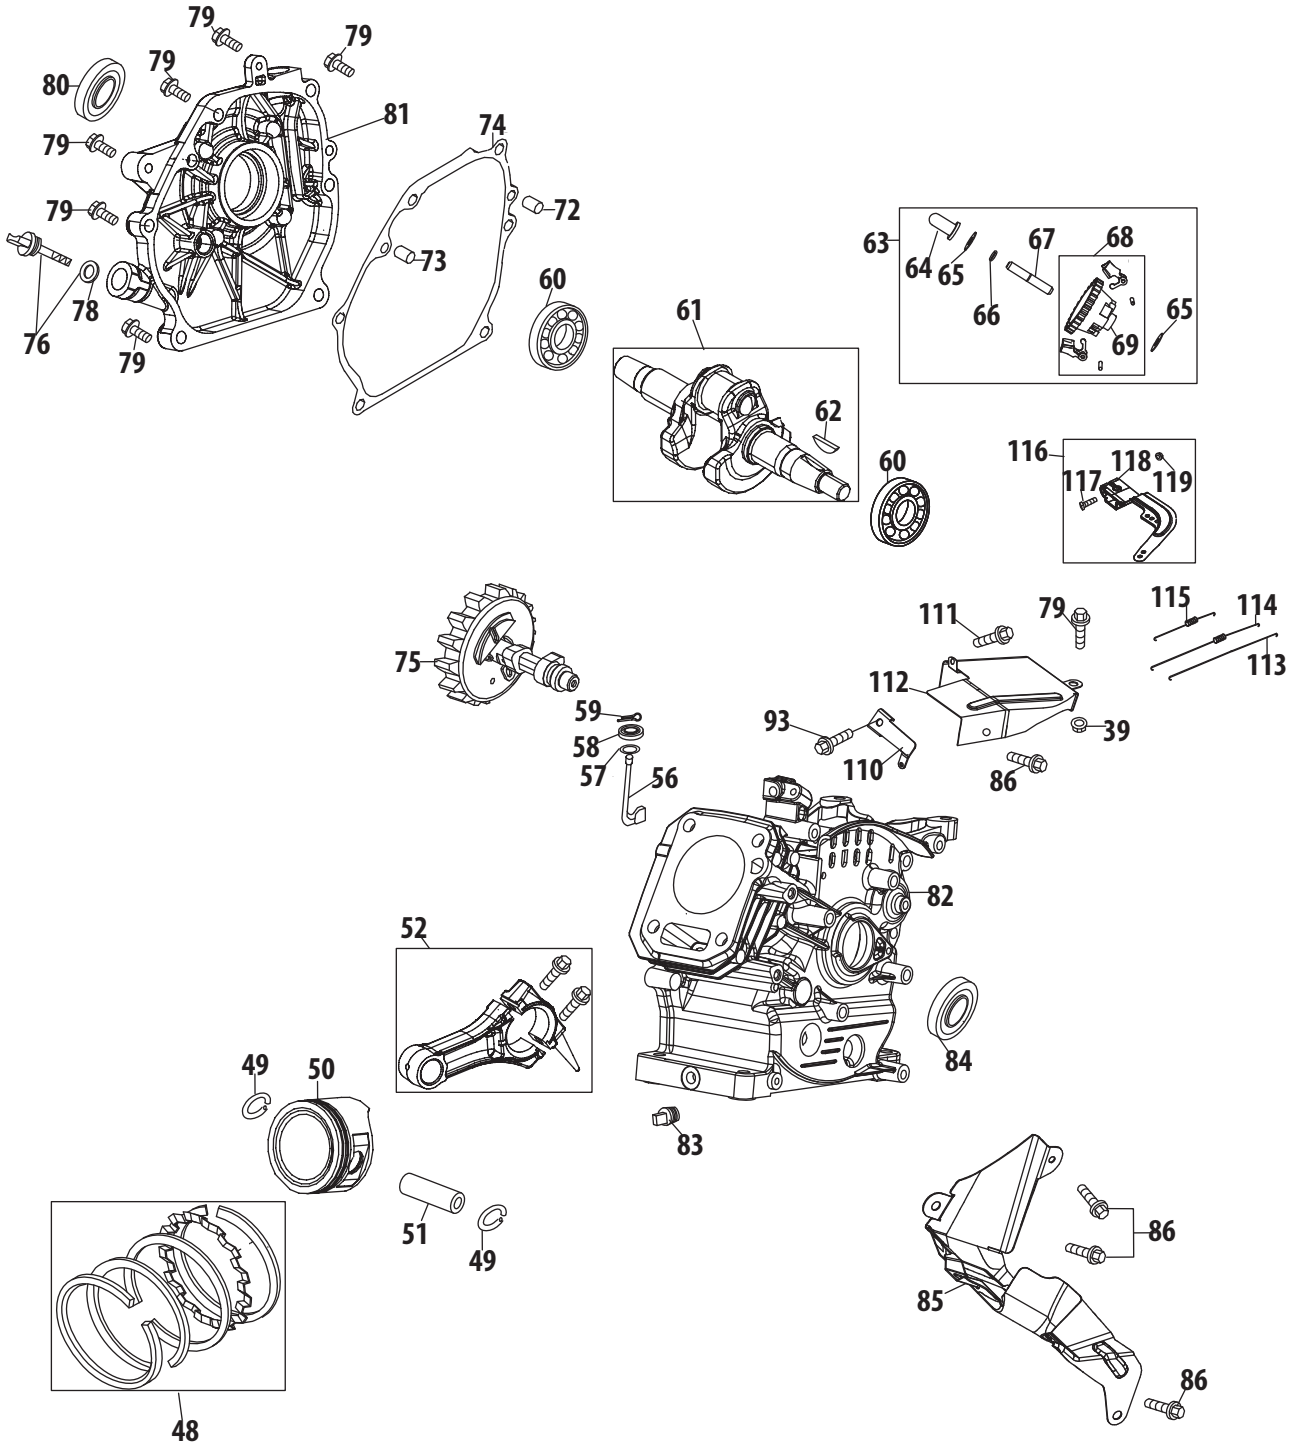

261-JU Crankcase

Ref.	Part Number	Description
39	712-05015	Flange Nut M6
48	951-12615	Piston Ring Set
49	951-11603	Piston Pin Snap Ring
50	951-11828	Piston
51	951-11604	Piston Pin
52	951-12616	Connecting Rod
56	951-14053	Shaft,Governor Arm
57	736-04461	O-Ring 5.2x1.9
58	951-11902	Oil Seal 6x11x4
59	714-04078	Cotter Pin
60	951-11369	Bearing
61	751-14080	Crankshaft
62	951-10307	Woodruff Key
63	951-12617	Governor Gear
64	931-09595	Governor Cup
65	936-05038	Washer 6.2x0.6x15
66	916-05003	Retaining Rings, Governor Shaft
67	911-06137	Governor Shaft
68	917-05007	Governor B0Dy
69	917-05152	Governor Gear
72	715-04096	Dowel Pin 9x14
73	715-04092	Dowel Pin 7x14
74	951-12618	Gasket, Crankcase Cover

Ref.	Part Number	Description
75	951-12046	Camshaft
76	951-12619	Dipstick
78	951-11577	O-Ring 15.8x2.5
79	710-04943	Bolt M6x28
80	951-11368	Oil Seal 25x41.25x6
81	751-14081	Crankcase Cover
82	751-14671	Crankcase
83	710-04907	Drain Bolt Npt 1/8
84	951-12622	Oil Seal 22x35x7
85	751-14781	Shroud
86	710-04914	Bolt M6x10
93	710-04915	Bolt M6x12
110	951-11104	Governor Spring Bracket
111	710-04921	Bolt M8x14
112	751-14845	Governor Shield
113	951-11152	Throttle Linkage
114	951-10954	Idle Spring
115	951-10953	Governor Return Spring
116	951-14089	Governor Lever
117	710-04908	Bolt M6x21
118	951-11106	Governor Lever
119	712-05015	Flange Nut M6