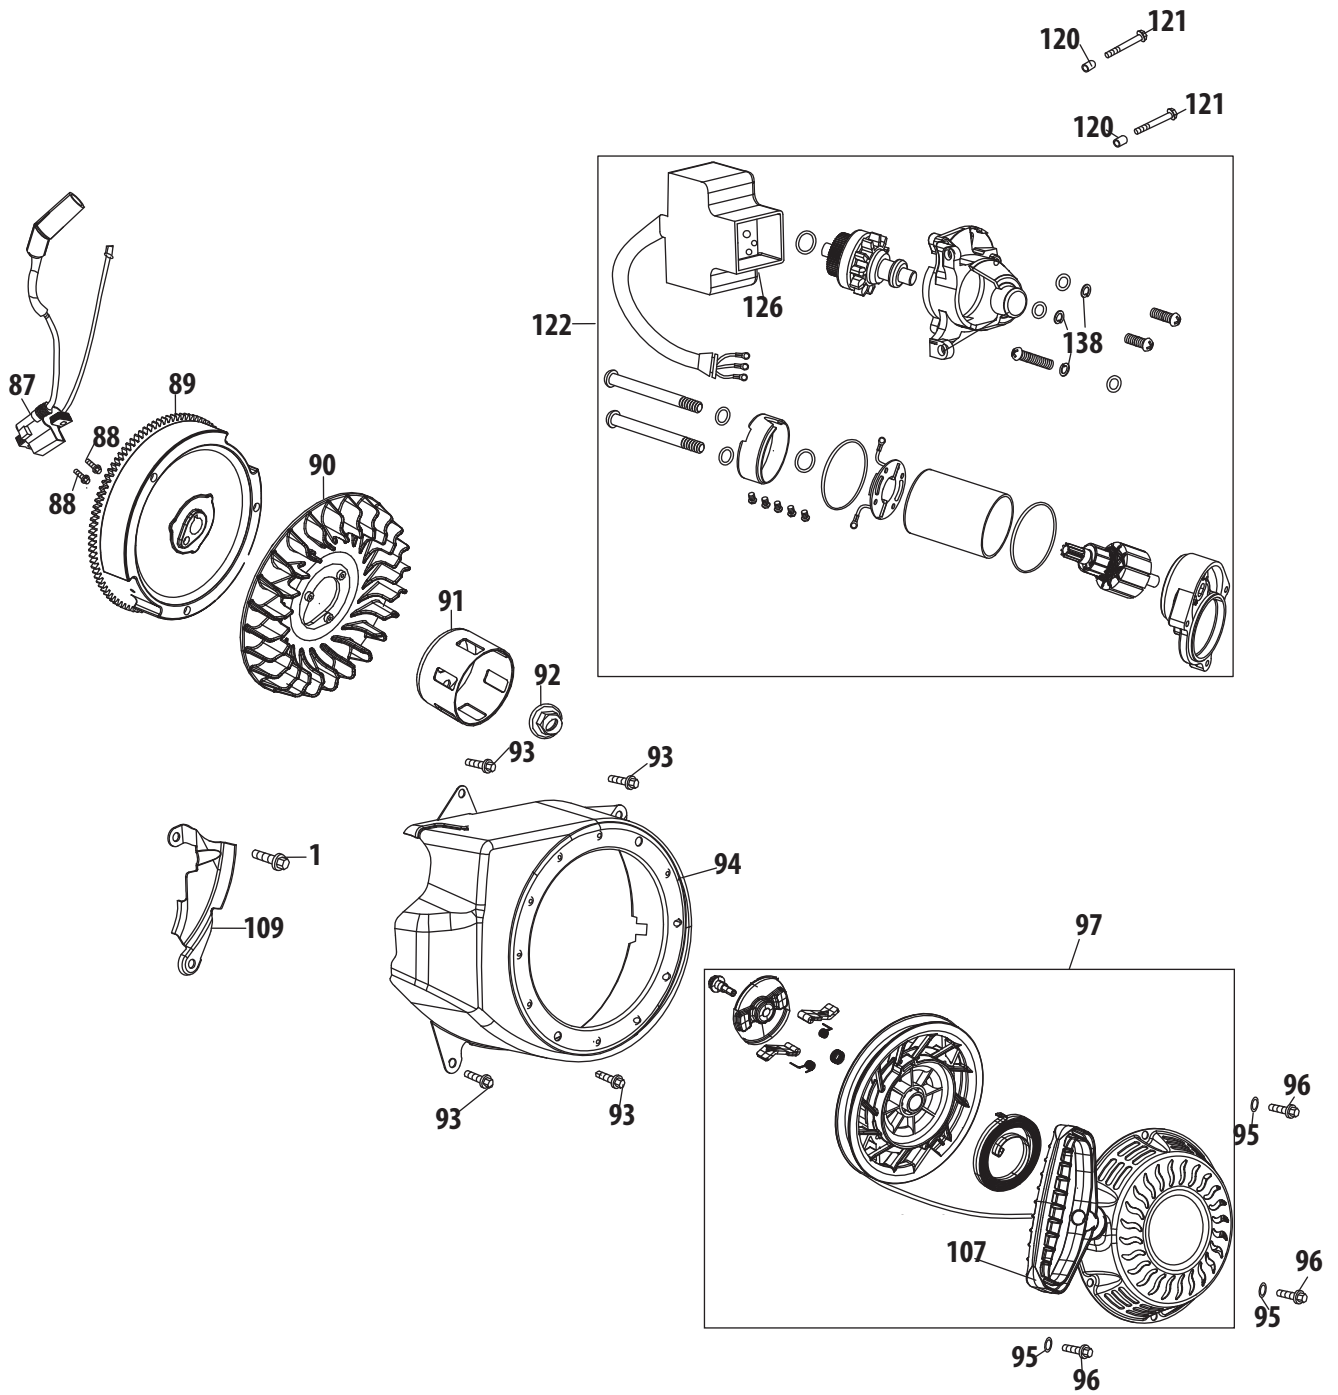

261-JU Starter & Flywheel

261-JU Starter & Flywheel

Ref.	Part Number	Description
1	710-05191	Bolt M6×16
87	951-10958A	Ignition Module
88	710-04919	Bolt M6×25
89	751-14780	Flywheel
90	951-10910	Cooling Fan
91	951-10911	Starter Cup
92	712-04287	Flange Nut M14×1.5
93	710-04915	Bolt M6×12
94	751-14779	Blower Housing
95	736-04455	Washer 6
96	710-04974	Bolt M6×10
97	951-10955	Recoil Starter
107	731-05696	Starter Handle
109	751-14670	Lower Shield
120	715-04088	Dowel Pin 8×8
121	710-05182	Bolt M6×32
122	751-14669	Electric Starter
126	624-05007	Main Cable
138	736-04629	Spring Washer 5