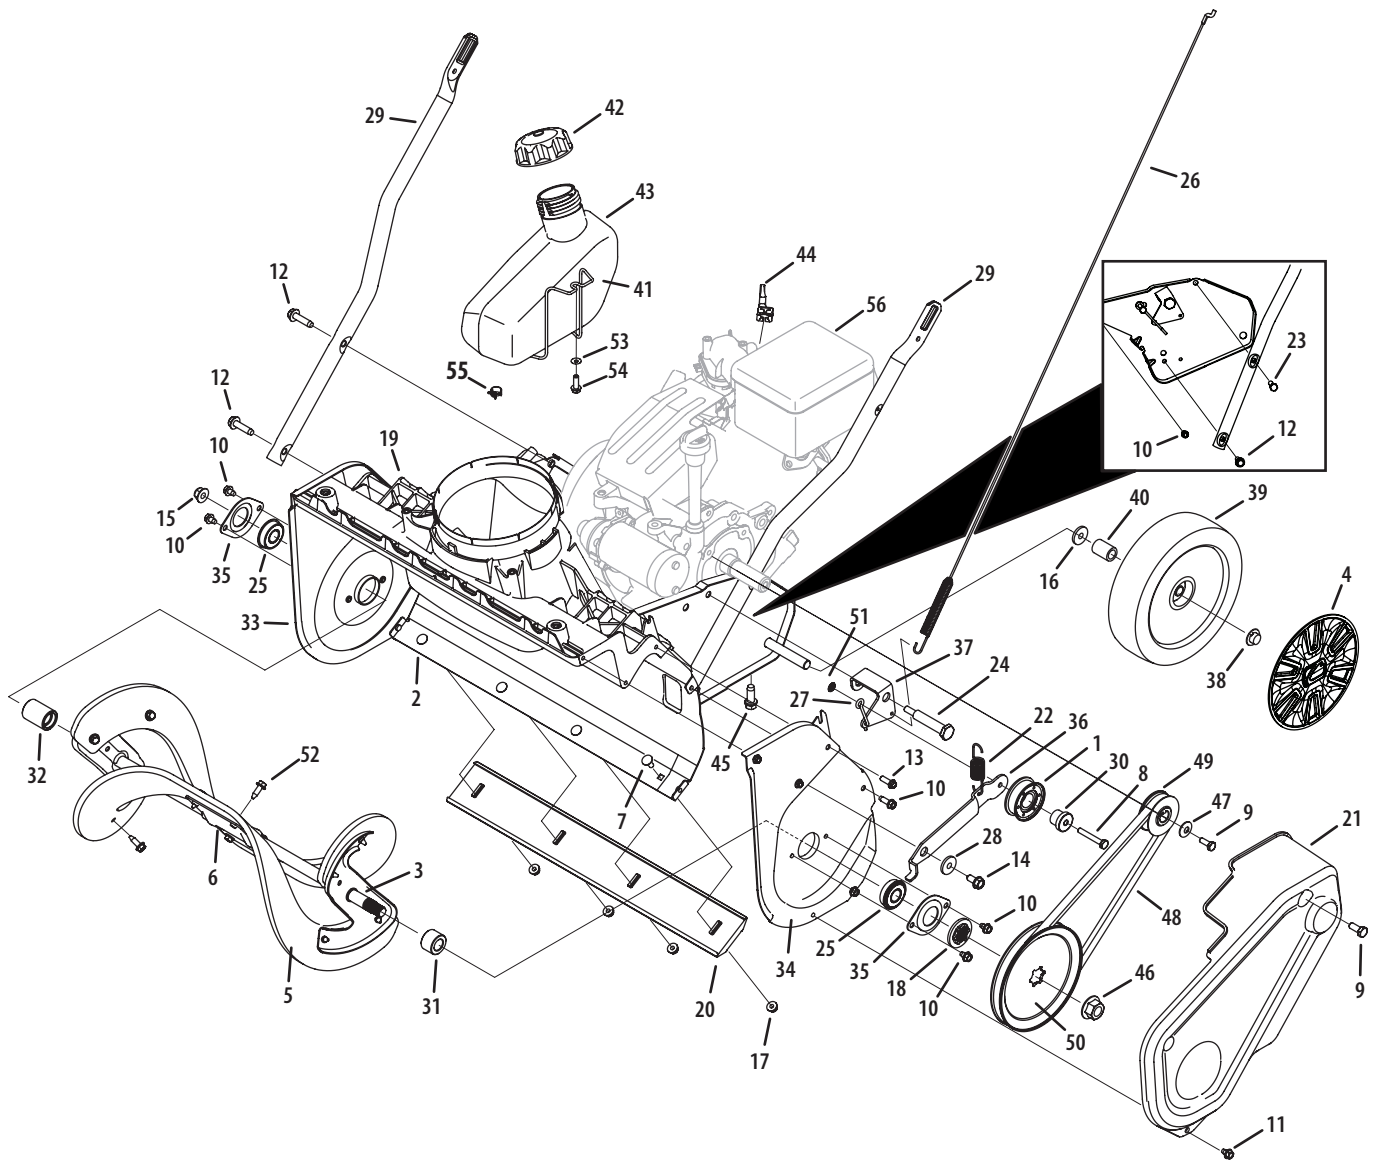

Drive System & Auger Assembly

Drive System & Auger Assembly

Ref.	Part Number	Description
1	684-04168	Idler Pulley Assembly
2	684-04398	Frame
3	984-04393	Auger Assembly Mount
4	731-08570	Hubcap
5	753-06469	Auger Replacement Kit (Inc. 2 Paddles and 12 Hex Washer Screws)
6	790-00427	Center Auger Bracket
7	710-0134	Carriage Screw, 1/4-20 x .62
8	710-0778	Hex Screw, 1/4-20 x 1.50
9	710-1245B	Hex Lock Screw, 5/16-24 x .875
10	710-0642	Hex Washer Screw, 1/4-20 x .750
11	710-0599	Hex Washer Screw, 1/4-20 x .500
12	710-0817	Hex Washer Screw, 5/16-18 x 1.250
13	710-0895	Hex Washer Screw, 1/4-15 x .750
14	710-04484	Hex Washer Screw, 5/16-18 x .75
15	712-04065	Flange Lock Nut, 3/8-16
16	936-0192	Flat Washer, .535 x .930 x .090
17	712-04064	Flange Lock Nut, 1/4-20
18	718-04836	Pulley Hub
19	931-07626B	Chute Adapter
20	731-08171	Shave Plate
21	731-07737A	Belt Cover
22	732-04748	Extension Spring, .70 x 3.035
23	710-05183	Hex Screw, 5/16-24 x 1.25
24	738-04456	Shoulder Bolt, 5/16-24 x .496 x 2.18
25	741-04517	Ball Bearing, .500 x 40mm x 12mm
26	946-04701	Clutch Cable
—	946-04782	Clutch Cable (1X 21")
27	747-05360A	Drive Cable Wire Support
28	748-0234	Shoulder Spacer

Ref.	Part Number	Description
29	749-04810	Lower Handle
30	750-04571	Shoulder Spacer, .260 x .785 x .538
31	750-04758	LH Auger Spacer
32	750-05393	RH Auger Spacer
33	790-00444	RH Auger Plate
34	790-00445	LH Auger Plate
35	790-00457	Bearing Cup
36	790-00461	Idler Bracket
37	790-00426	Cable Idler Bracket
38	726-0299	Push Cap, 1/2
39	634-04665	Wheel, 8"
40	750-04432	Sleeve Spacer, .525 x .775 x .835
41	747-05513	Gas Tank Wire Support
42	751-10487A	Fuel Cap
43	751-14001	Fuel Tank
44	731-07664	Choke Extension Lever
45	710-0654A	Hex Washer Screw, 3/8-16 x 1.000
46	912-0702	Flange Nut, 7/16-20
47	736-0343	Thrust Washer, .330 x 1.25 x .120
48	954-04050A	Belt, .500 x 35.06
49	956-0416B	Pulley Half, .625 x 2.25
50	756-04443	Pulley, 1/2 x 6.00
51	726-0233	Push Nut
52	710-05058	Hex Washer Screw, 1/4-20 x .750
53	736-3092	Washer, .265 x 1.00 x .030
54	710-04065	Screw, 1/4-10 x .625
55	726-0205	Hose Clamp
56	952Z265-JU-12†	Replacement Engine
	952Z370-JUA††	Replacement Engine
	952Z261-JU†††	Replacement Engine

† Model 221 HP

†† Model 221 LHP

††† Model 1X 21"