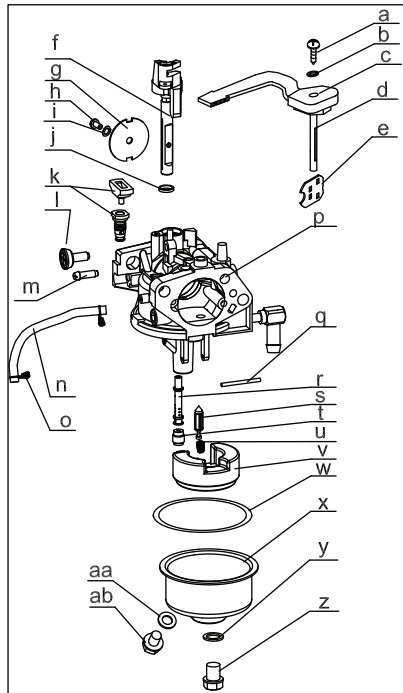

265-JU-12 Carburetor

111 - Carburetor Kit

265-JU-12 Carburetor

Ref.	Part Number	Description
25	710-05101	Stud M6x110
26	951-11567	Carburetor Insulator Gasket
27	951-11568	Carburetor Insulator
28	951-11569A	Carburetor Gasket
29	951-10639A	Primer Assembly
29	951-11824	Primer Bulb
30	951-12704B	Carburetor Assembly
31	951-11700	Fuel Hose Clamp
32	951-12613	Fuel Hose
33	951-12012	Fuel Line Kit
34	951-11571	Carburetor Gasket Plate
35	712-04213	Nut
36	951-10962	Air Cleaner Housing
37	951-10961	Air Cleaner Assembly
38	710-05275	Self-Tapping Bolt M4.2x45
111	951-14033	Carburetor Kit (Incl. k,q,r,s,t,u,v,w,y,aa)
a	710-05468	Choke Control Lever Screw
b	736-04598	Washer
c	951-12515	Choke Control Lever
d	n/a	Choke Shaft
e	n/a	Choke Plate
f	n/a	Throttle Shaft

Ref.	Part Number	Description
g	n/a	Throttle Plate
h	710-05469	Screw M3x6
i	736-04638	Lock Washer
j	n/a	Gasket, Throttle Plate
k	n/a	Idle Jet Assembly (0.34)
l	n/a	Idle Speed Adjusting Screw
m	n/a	Primer Pipe
n	951-12019	Primer Hose
o	951-11906	Hose Clamp
p	n/a	Carburetor Body
q	n/a	Float Pin
r	n/a	Emulsion Tube (P18-019)
s	951-12875	Needle Valve
t	n/a	Main Jet (#73H)
u	n/a	Needle Valve Spring
v	n/a	Float
w	951-11589	Fuel Bowl O-Ring
x	n/a	Fuel Bowl
y	951-11348	Fuel Bowl Mounting Bolt Gasket
z	710-04945	Fuel Bowl Mounting Bolt
aa	951-11349	Fuel Drain Bolt Gasket
ab	710-04938	Fuel Drain Bolt