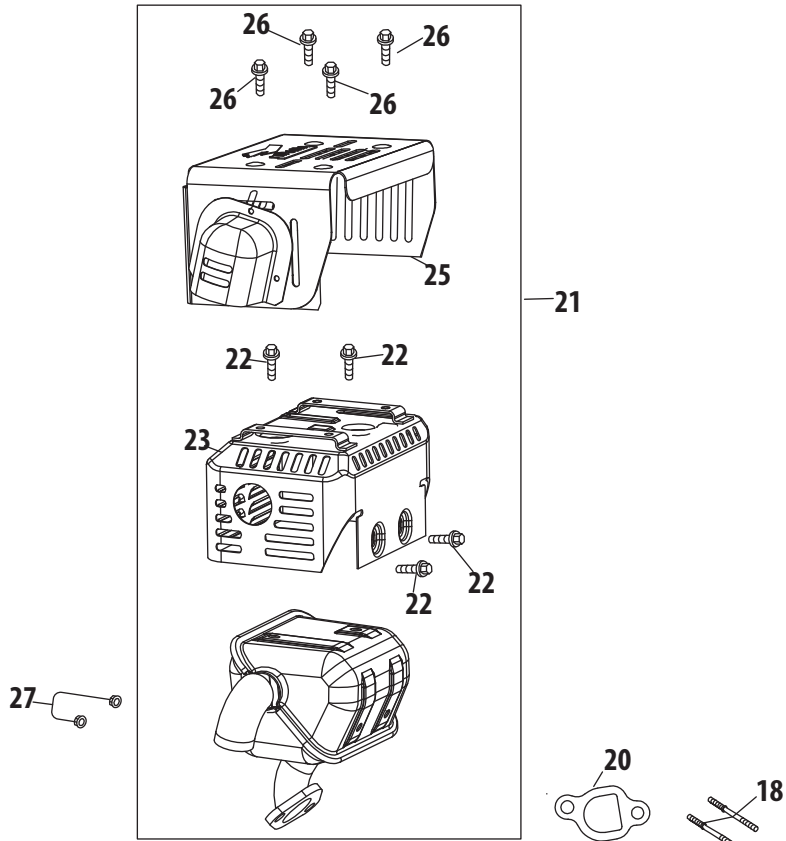

Engine Model 261-JU Muffler

Ref.	Part Number	Description
18	710-04911	Stud M8×34
20	951-10959	Muffler Gasket
21	951-10901	Muffler Assembly
22	710-06118	Bolt M5×12
23	951-14268	Muffler Shield
25	908-05060	Muffler Guard
26	710-06119	Bolt M5×8
27	712-04214	Nut M8