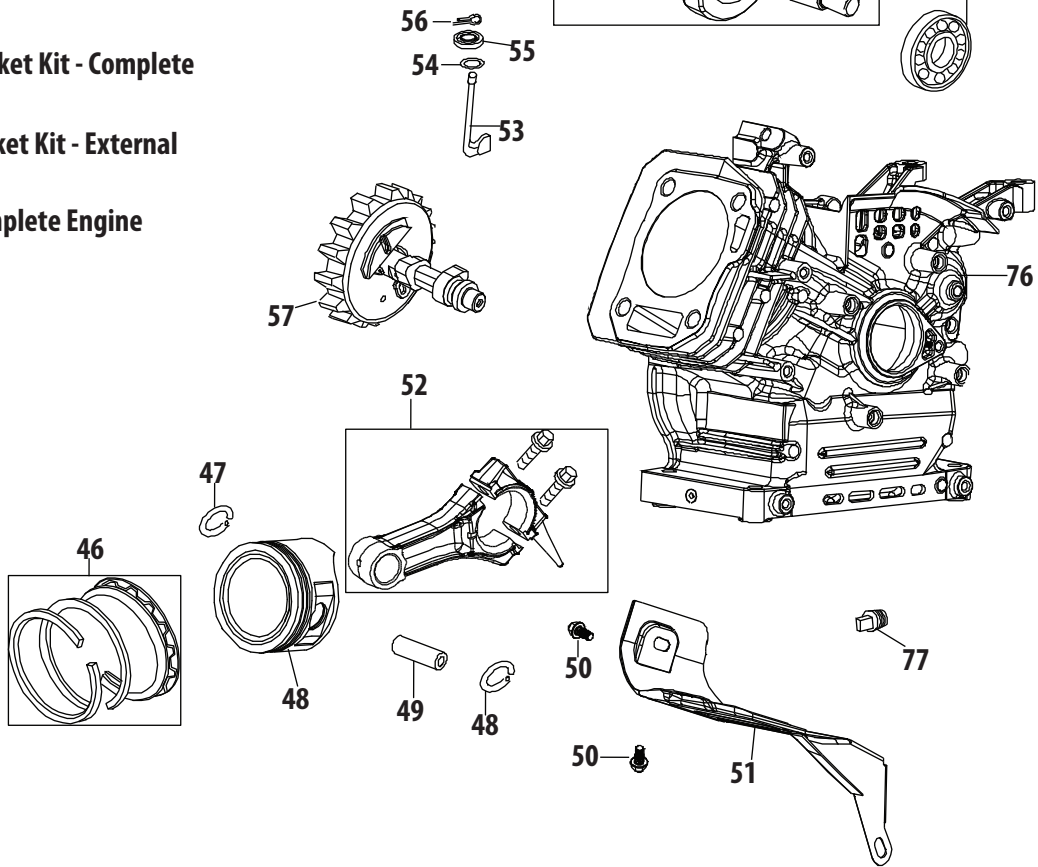

111 - Gasket Kit - Complete

112 - Gasket Kit - External

113 - Complete Engine