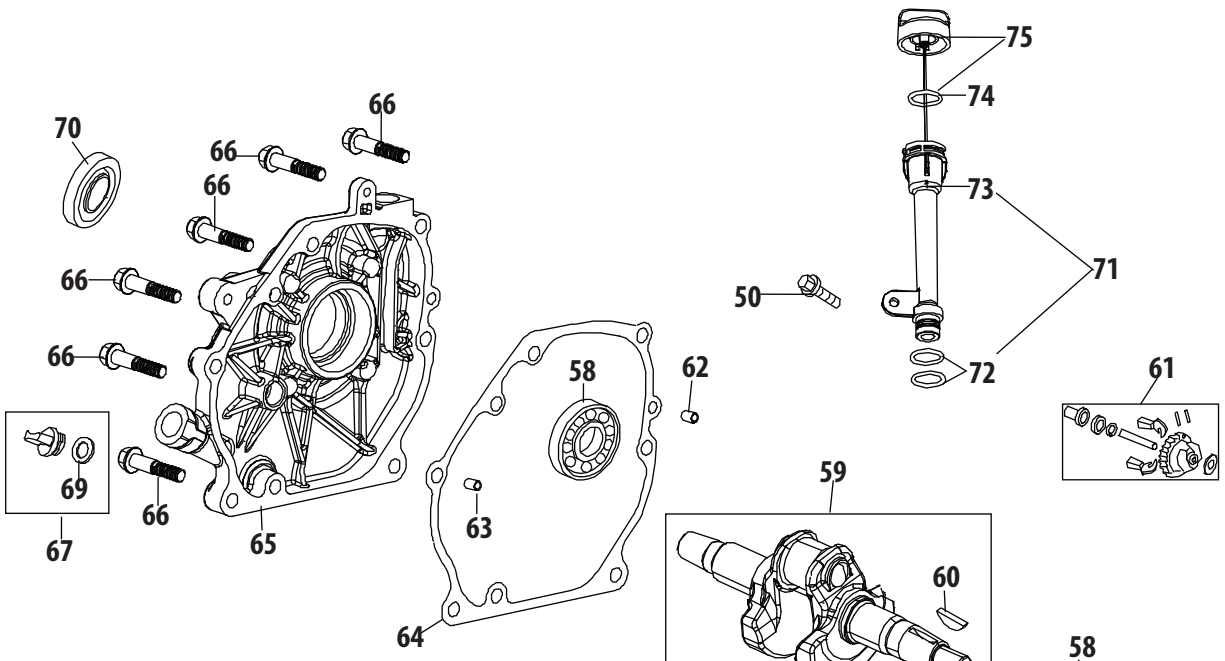

370-JUA Crankcase