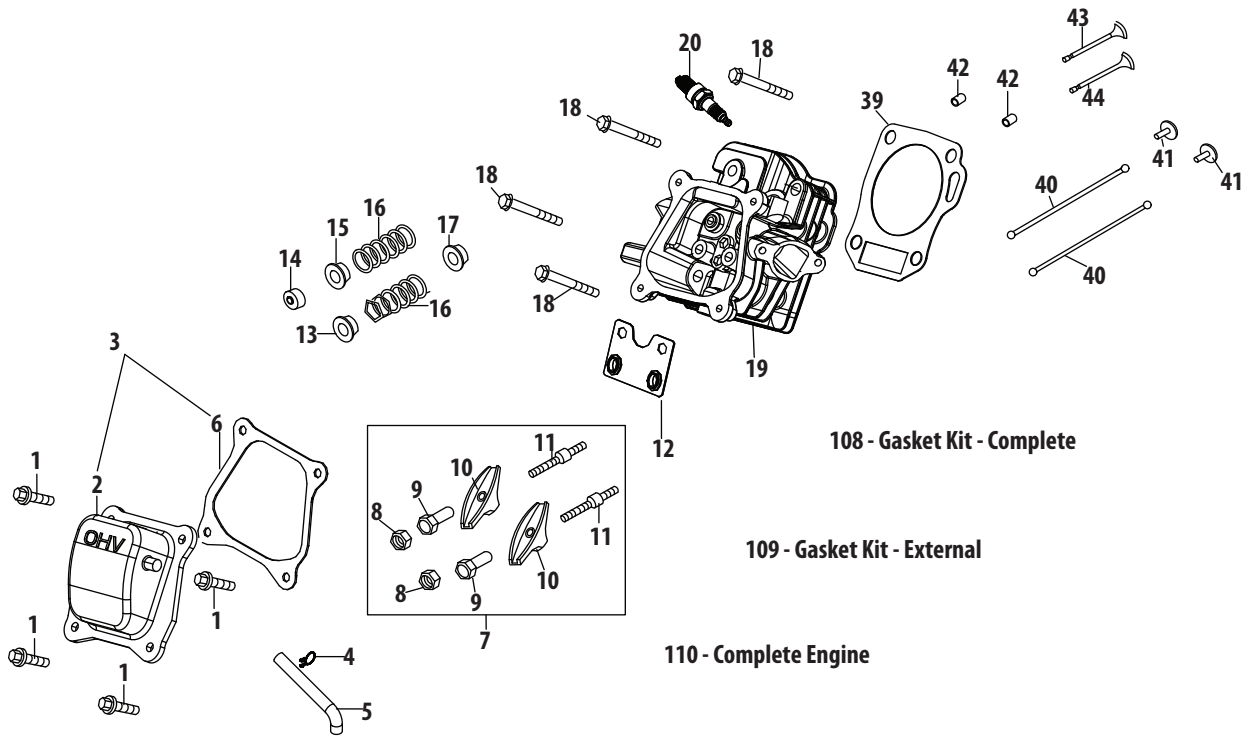

265-JU-12 Cylinder Head

Ref.	Part Number	Description
1	710-04968	Bolt M6×16
2	951-11054A	Valve Cover
3	951-12626	Valve Cover Kit
4	726-04101	Breather Hose Clamp
5	731-07059	Breather Hose
6	951-11565	Valve Cover Gasket
7	951-11892	Rocker Arm Assembly
8	751-11124	Nut, Pivot Locking
9	751-11123	Adjusting Nut ,Valve
10	951-11893	Rocker Arm
11	710-04902	Bolt, Pivot
12	951-11895	Push Rod Guide
13	951-12000	Valve Spring Retainer (Intake)
14	951-12002	Exhaust Lash Cap
15	951-12003	Valve Spring Retainer (Exhaust)
16	951-12004	Valve Spring
17	951-11894	Valve Seal (Intake)
18	710-04933	Bolt M8×55
19	951-14195	Cylinder Head Assembly (Incl. 6-17,19,22,26,28,39,43,44)
20	951-10292	Spark Plug
39	951-11898	Gasket, Cylinder Head
40	951-10648	Push Rod Kit
41	951-11899	Tappet
42	715-04108	Dowel Pin 10×16
43	951-10647A	Valve Kit
44	951-10647A	Valve Kit
108	951-12028	Gasket Kit - Complete (Incl. 6,22,26-28,34,39, 53,54,63,69,77)
109	951-12026A	Gasket Kit - External (Incl. 6,22,26-28,34)
110	952Z265-JU-12	Complete Engine