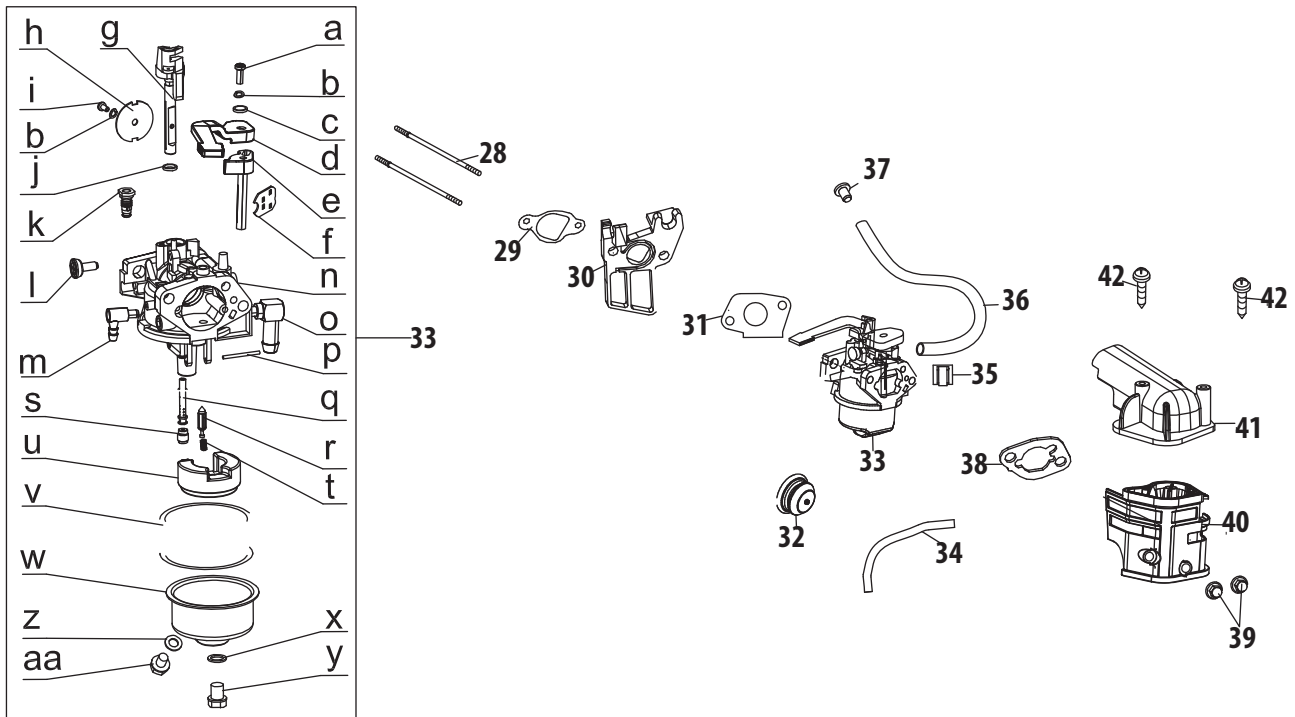

Ref.	Part Number	Description
28	710-04909	Stud M6×113
29	951-12610	Gasket, Carburetor Insulator
30	951-12611	Carburetor Insulator
31	951-11569A	Carburetor Gasket
32	951-10639A	Primer
33	951-14093	Carburetor
34	n/a	Primer Hose (Purchase Locally)
35	951-11700	Clamp, Fuel Hose
36	951-12613	Fuel Hose 6.3×12.5×300
37	951-14091	Plug
38	951-11571	Carburetor Gasket Plate
39	712-05015	Flange Nut M6
40	751-14796	Air Filter Base
41	951-10961	Heater Box
42	710-05275	Screw 4.2×45
a	710-05468	Mixture Screw
b	736-04638	Elastic Washer 3
c	n/a	Washer 3
d	951-12811	Choke Lever
e	n/a	Choke Shaft
f	n/a	Choke Plate

Ref.	Part Number	Description
g	n/a	Throttle Plate
h	n/a	Throttle Plate
i	n/a	Bolt M3×6
j	n/a	Gasket
k	n/a	Idle Jet
l	n/a	Idle Speed Adjusting Screw
m	951-12019A	Primer Pipe
n	n/a	Carburetor Body
o	n/a	Inlet Tube Assembly
p	n/a	Float Pin
q	n/a	Nozzle Tube
r	n/a	Needle Valve
s	n/a	Main Jet
t	n/a	Needle Valve Spring
u	n/a	Float
v	951-11589	O-Ring, Float Bowl
w	n/a	Float Bowl
x	951-11348	O-Ring, Float Bowl
y	710-04945	Bolt, Float Bowl
z	951-11349	Gasket, Drain Bolt
aa	n/a	Drain Bolt