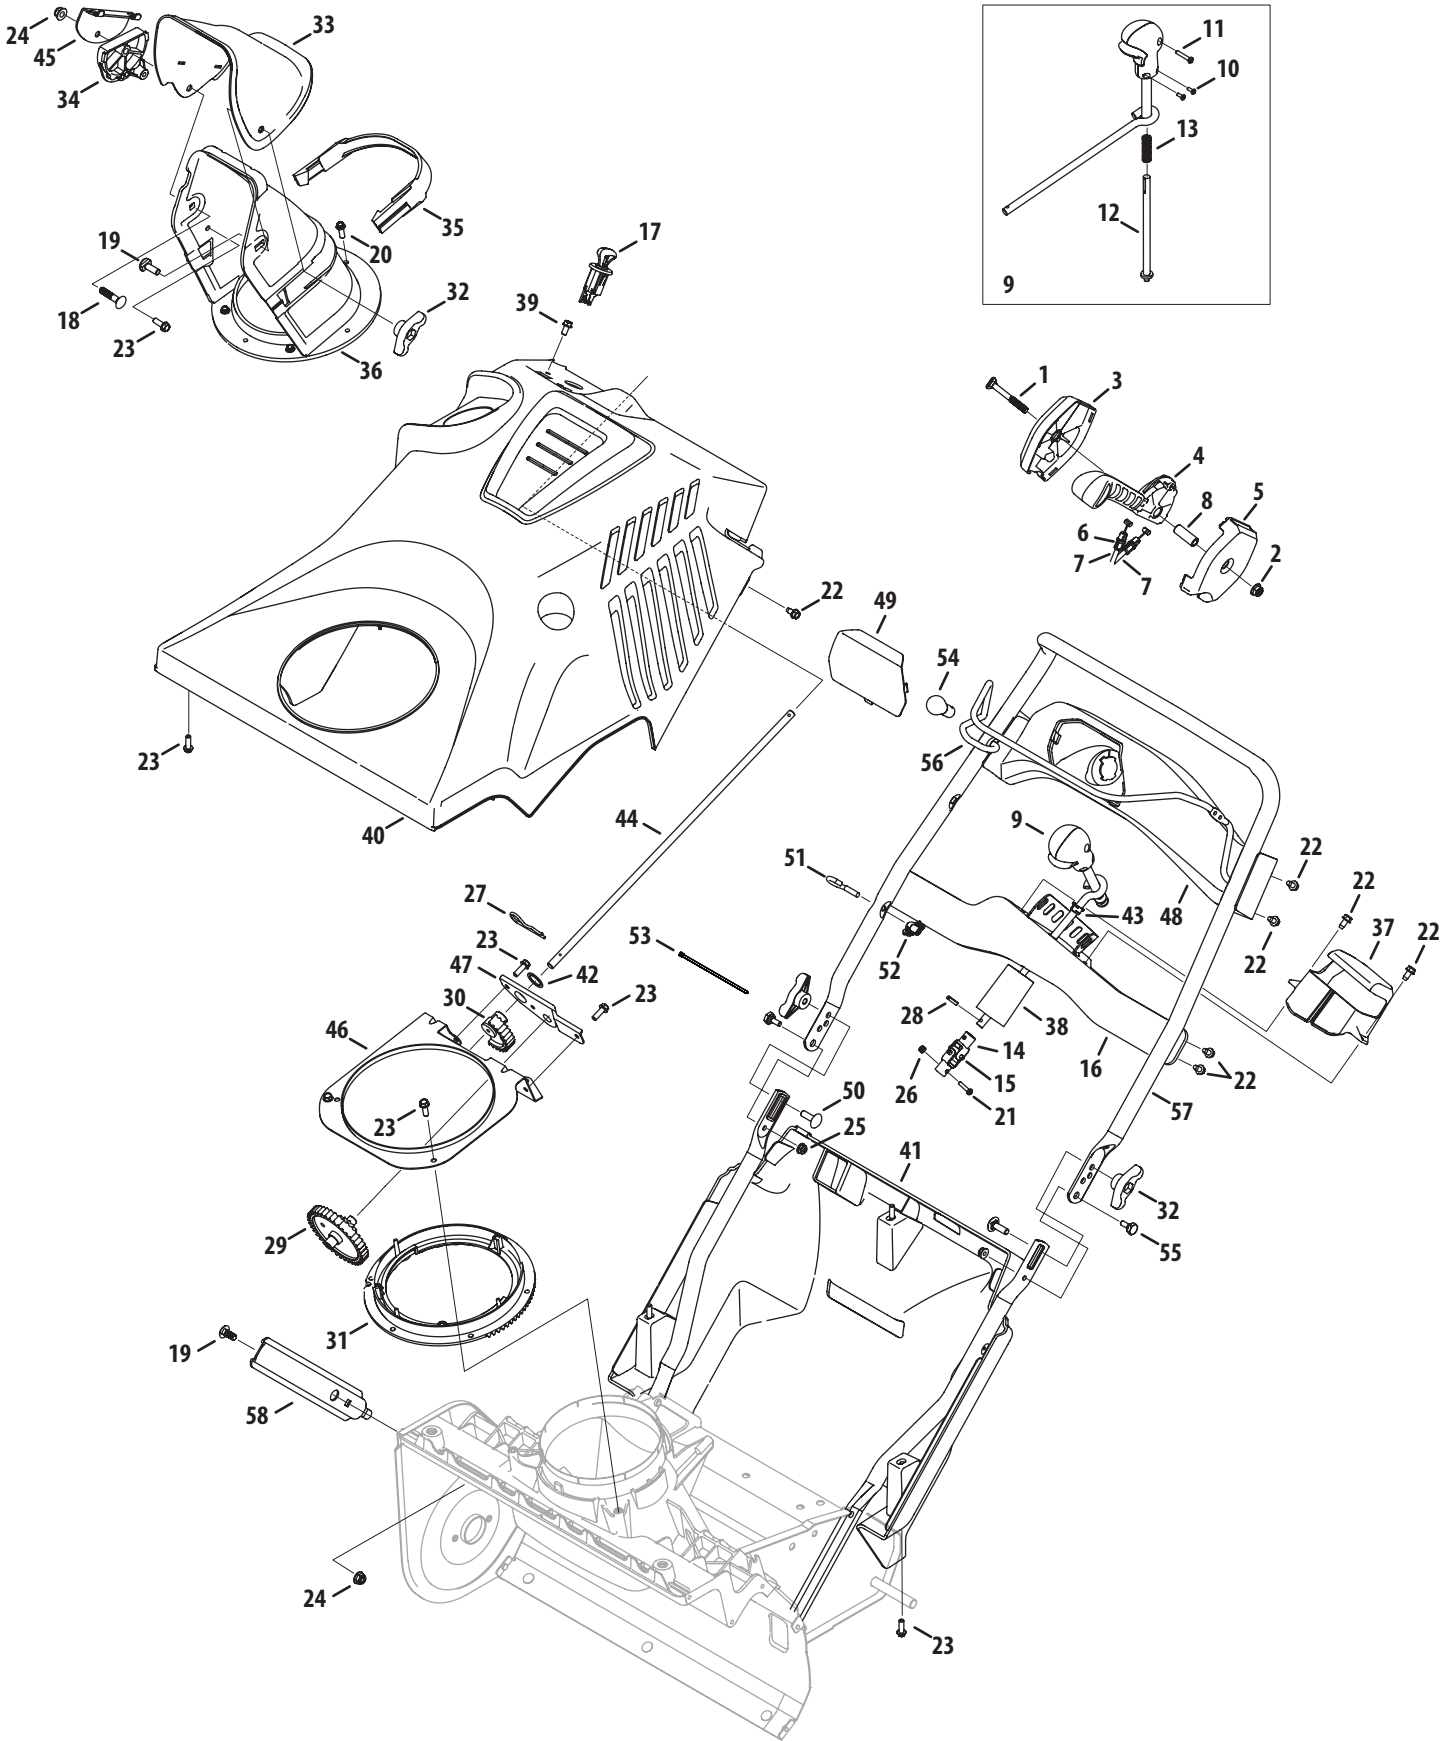

Shroud, Chute & Handle (Model 221 LHP)

Shroud, Chute & Handle (Model 221 LHP)

Ref.	Part Number	Description
1	710-05163	Carriage Bolt, 5/16-18 x 2.5
2	712-04063	Flange Lock Nut, 5/16-18
3	731-07651	Chute Control Panel
4	731-07654B	Cable Handle Guide
5	731-07656A	Chute Control Panel, Inner
6	731-07868	Cable Clip
7	946-04722	Cable
8	750-05414A	Spacer, .325 ID x .496 OD x 1.34
9	631-04526P	Chute Control Assembly
10	710-04352	Screw, #6 x .375
11	710-04353	Screw, #8 x 1.00
12	731-08018	Chute Rod
13	732-04789	Spring, .460 OD x 1.469
14	684-04350	Joint Block Assembly
15	715-0150	Roll Pin, 3/16 Dia. x 1.1 LG.
16	684-04383	Indicator Bracket Assembly
17	925-04031B	Ignition Switch Assembly
18	710-0262	Carriage Bolt, 5/16-18 x 1.00
19	710-0451	Carriage Bolt, 5/16-18 x .75
20	710-05108	Hex Washer Screw, 1/4 x .750
21	710-05179A	Screw, #8-32 x .875
22	710-1652	Hex Washer Screw, 1/4-20 x .625
23	710-0895	Screw, Hi-Lo:1/4-15, 0.75
24	712-04063	Flange Lock Nut, 5/16-18
25	712-04064	Flange Lock Nut, 1/4-20
26	712-04035	Hex Lock Nut, #8-32
27	714-04003	Cotter Pin
28	715-04095	Pin, .156 x .875
29	717-04941	Bevel Gear, 40T/11T
30	717-04940	Spur Gear, 35T

Ref.	Part Number	Description
31	917-04844B	Bevel Gear, 95T
32	720-04122	Wing Knob, 5/16-18
33	731-04427A	Upper Chute
34	731-06451	Cable Guide
35	731-07708	Chute Plug
36	931-07753A	Lower Chute
37	731-07957	Chute Cover
38	720-04174	Grip, 1.18 x 3.33
39	710-04187A	Hex Washer Screw, 1/4-15 x .50
40	759-04314A	Top Cover
41	731-07725B	Bottom Cover
42	736-04161	Flat Washer, .75 x 1.00 x .06
43	941-0475	Plastic Bushing, .380 ID
44	747-05299A	Chute Rod
45	784-5594	Cable Bracket
46	790-00471	Gear Retainer Bracket
47	790-00416	Gear Mounting Plate
48	931-04504	Handle Panel Assembly
49	731-07784	Handle Panel Lens
50	710-04998	Carriage Screw, 5/16-18 x 1.00
51	710-05348	Eye Bolt, 1/4-20
52	720-0279	Handle Knob, 1/4-20
53	725-0157	Cable Tie
54	925-1629	Lamp
55	738-04419A	Shoulder Screw, .375 x .148 x 1/4-20
56	747-05327C	Auger Bail
57	749-04693B	Upper Handle
58	790-00441†	Drift Cutter
—	925-04139*	Harness Assembly

* Not Shown
† if equipped