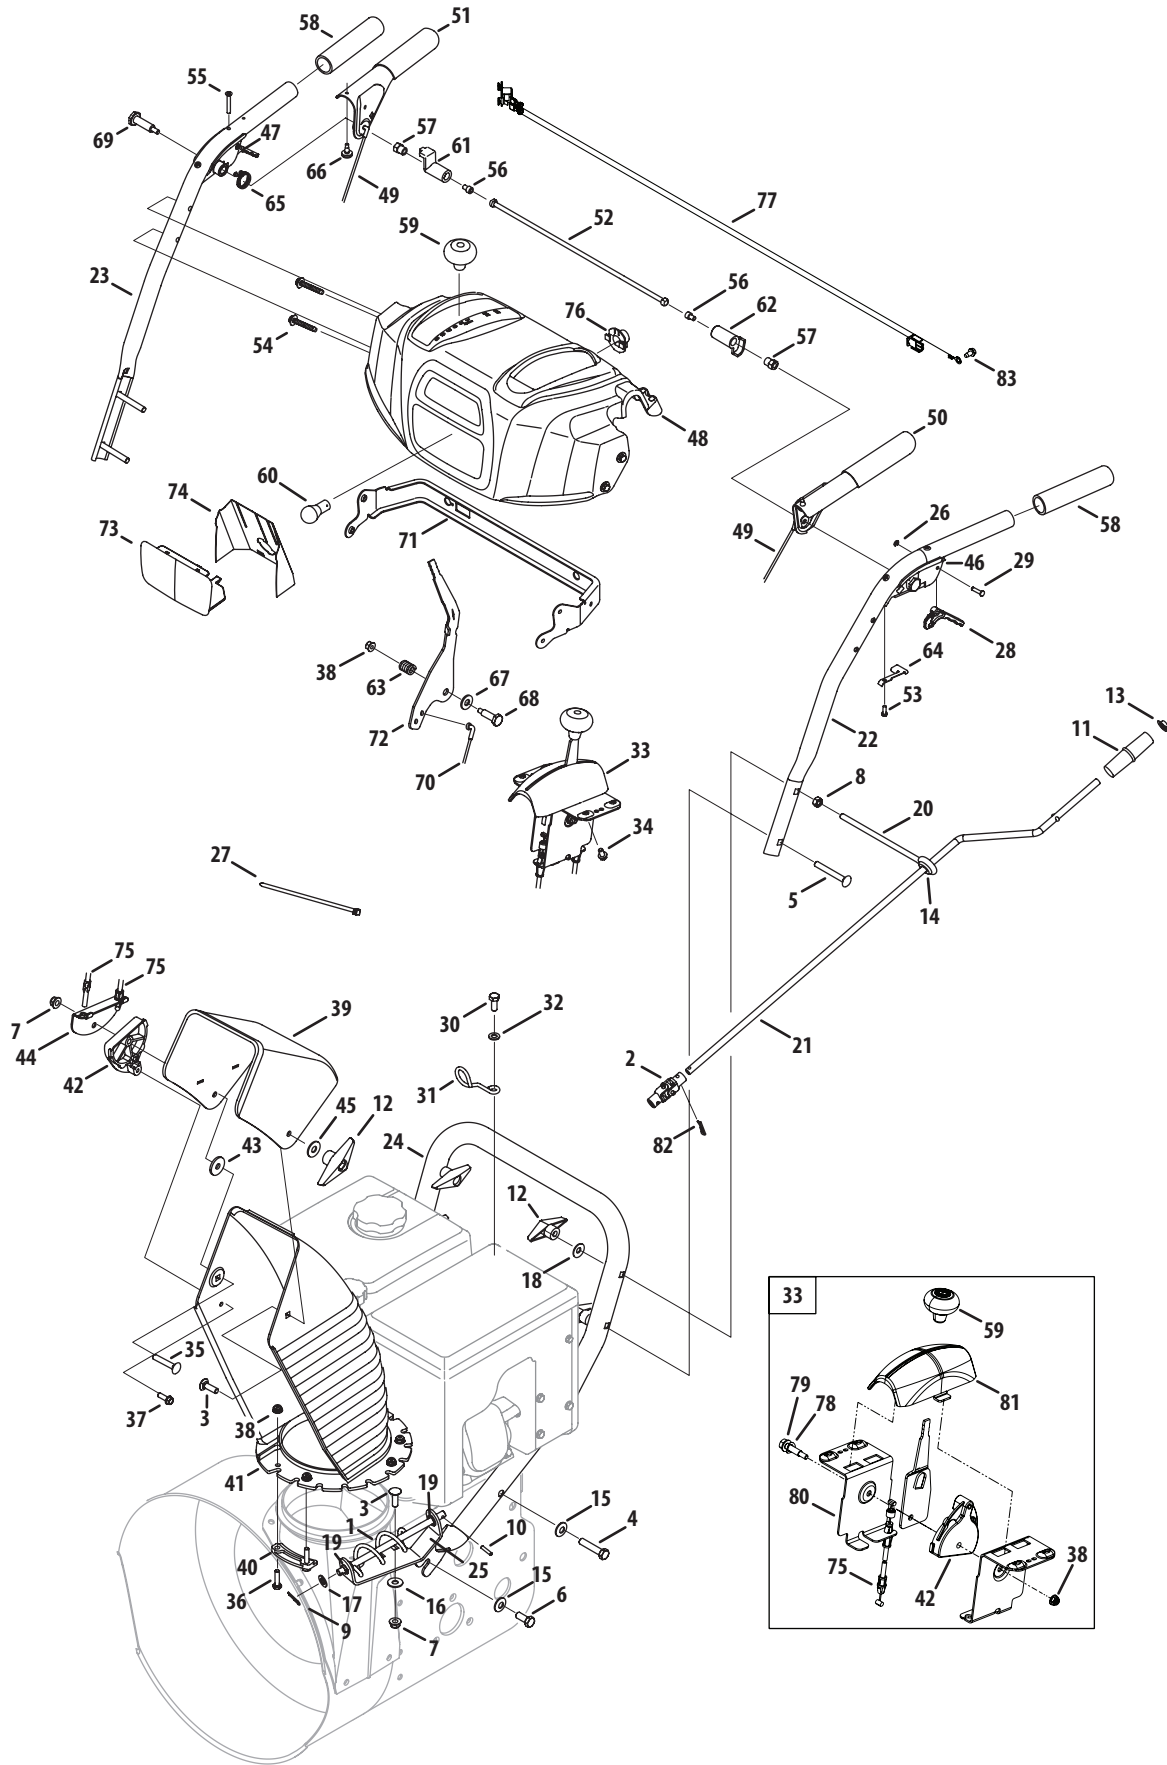

Handles, Handle Panel & Discharge Chute

Handles, Handle Panel & Discharge Chute

Ref.	Part Number	Description
1	684-04308A	Chute Crank Assembly
2	684-04350	Joint Block Assembly
3	710-0276	Screw, Carriage, 5/16-18 x 1.0
4	710-04682	Screw, Hex, 3/8-16 x 2.00 Lock
5	710-0572	Screw, Carriage, 5/16-18 x 2.5
6	710-3118	Screw, Hex, 3/8-16 x 1.0 Lock, Gr5
7	712-04063	Flange Lock Nut, 5/16-18
8	912-3010	Hex Nut, 5/16-18
9	714-04040	Pin, Bow-tie Cotter
10	715-04095	Spring Pin
11	720-0201A	Knob, Crank
12	920-0284	Wing Knob
13	926-0100	Cap, Push, 3/8
14	735-0234	Grommet, Rubber
15	736-0105	Washer, Bel, .375 x .87 x .063
16	936-0159	Washer, Flat, .349 x .879 .063
17	936-0185	Washer, .375 x .738 x .063
18	736-0242	Washer, Belleville, .34 x .872 x .06
19	941-0475	Plastic Bushing, .380 I.D.
20	747-04747	Eye Bolt
21	747-04925A	Chute Rod
22	749-04675	Handle, Upper - LH
23	749-04674	Handle, Upper - RH
24	749-0991	Handle, Lower
25	790-00329	Chute Crank Bracket
26	716-04036	Ring, Retainer
27	725-0157	Cable Tie
28	731-04954	Trigger
29	738-04126	Pin, 3/16
30	710-1681	Hex Head Screw, MB 1.25
31	732-04677	Cable Guide
32	936-0264	Flat Washer, .330 x .630 x .0635
33	984-04230	2-Way Chute Control™ Assy
34	710-04187A	Hi-Lo Screw, 1/4-15 x 0.5
35	710-0458	Bolt, Carriage, 5/16-18 x 1.75
36	710-0597	Screw, 1/4-20 x 1.00
37	710-0895	Hi-Lo Screw, 1/4-15 x .75
38	712-04064	Flange Lock Nut, 1/4-20
39	731-0846C	Upper Chute
40	731-0851A	Chute, Flange Keeper
41	731-0903E	Lower Chute
42	731-1313C	Chute Tilt Cable Guide

Ref.	Part Number	Description
43	936-0231	Flat Washer
44	784-5594	Cable Bracket
45	936-0159	Washer, Flat, .349 x .879
46	631-04133A	Handle Clutch Lock - LH
47	631-04134B	Handle Clutch Lock - RH
48	931-04187A	Handle Panel
49	646-0012	Cable Assembly, Auger/Drive
50	684-04105C	Handle Engage Assy - LH
51	684-04106C	Handle Engage Assy - RH
52	684-04250	Rod Ass'y, Clutch Lock Pivot
53	710-04326	Screw, #8-16 x 0.50
54	710-04586	Screw, 1/4-20 x 1.625
55	710-1233	Screw, #10-24 x 0.375
56	710-3069	Screw, 1/4-20 x .375
57	712-04081A	Shoulder Nut, 1/4-20
58	720-0274	Hand Grip
59	720-04039	Shift Knob
60	925-1629	Lamp
61	731-04894D	Lock Plate
62	731-04896B	Clutch Lock Cam
63	732-0193	Compression Spring
64	732-04219C	Clutch Lock Spring
65	732-04238B	Torsion Spring
66	935-0199A	Rubber Bumper
67	936-0267	Flat Washer, .385 x .87 x .06
68	738-04125	Shoulder Screw
69	738-04348	Shoulder Screw, 1/4-20 x 1.345
70	746-04341	Speed Selector Cable
71	790-00248C	Panel Bracket
72	790-00281B	Shift Lever
73	731-05324	Lens Panel
74	777X41804	Reflector Label
75	746-04338	Cable, Chute Tilt
76	925-1649	Light Socket
77	925-04137	Wire Harness
78	736-0413	Washer, Spring, .39 x .625 x .012
79	738-04185	Screw, Shoulder, .31 x .995:1/4-20
80	790-00200A	Bracket, Mounting
81	731-05307	Cover, Tilt Cover
82	914-0101	Internal Cotter Pin
83	710-0599	1/4-20 x .50