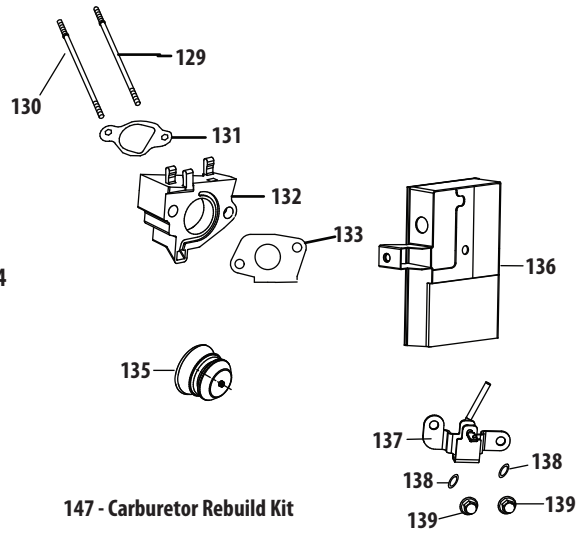

483-SUB Carburetor

Ref.	Part Number	Description
129	710-05392	Stud M6-8x100
130	710-05056	Stud M6-8x118
131	951-11315	Carburetor Intake Gasket
132	951-11316	Carburetor Insulator
133	951-11223	Carburetor Gasket
134	951-14023A	Carburetor Assembly
135	951-10639A	Primer Assembly
135	951-11824	Primer Bulb
136	951-11304	Heater Box
137	951-11192	Choke Assembly
138	736-04477	Lock Washer
139	712-05015	Nut M6
147	951-12760A	Carburetor Rebuild Kit (Inc. i, j, p, q, r, s, t, u, v, x, z)
a	n/a	Choke Shaft
b	736-04638	Choke Control Lever Washer
c	710-05469	Fuel Shutoff Lever Screw
d	n/a	Choke Plate
e	n/a	Throttle Shaft
f	n/a	Throttle Plate
g	n/a	Gasket

Ref.	Part Number	Description
h	n/a	Throttle Shaft Cover
i	n/a	Idle Jet Rivet
j	n/a	Idle Jet Assembly
k	n/a	Idle Speed Adjusting Screw
l	n/a	Primer Pipe
m	751-11991	Primer Hose
n	951-11906	Primer Hose Clamp
o	n/a	Carburetor Body
p	n/a	Float Pin
q	n/a	Emulsion Tube
r	n/a	Nickel Plated Brass Needle Valve
s	n/a	Main Jet
t	n/a	Needle Valve Spring
u	n/a	Float
v	951-11970	Fuel Bowl Gasket
w	n/a	Fuel Bowl
x	951-11348	Fuel Bowl Gasket
y	710-04945	Fuel Bowl Mounting Bolt
z	951-11349	Fuel Drain Plug Gasket
aa	710-04938	Fuel Drain Plug