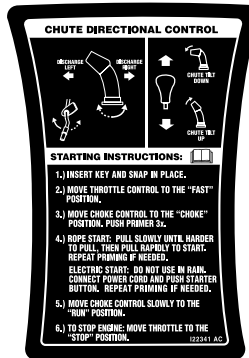

777D20922

777S32280

777I22363

777D15113

This page left intentionally blank.

Engine Model 483-SUB Muffler & Controls

Ref.	Part Number	Description
1	710-04915	Bolt M6×12
2	951-11339	Muffler Shield
3	710-04915	Bolt M6×12
4	951-10757	Throttle Control Knob
5	951-11595	Control Panel
7	731-05632	Key
8	951-10637	Key Switch Assembly
9	951-11302	Choke Knob