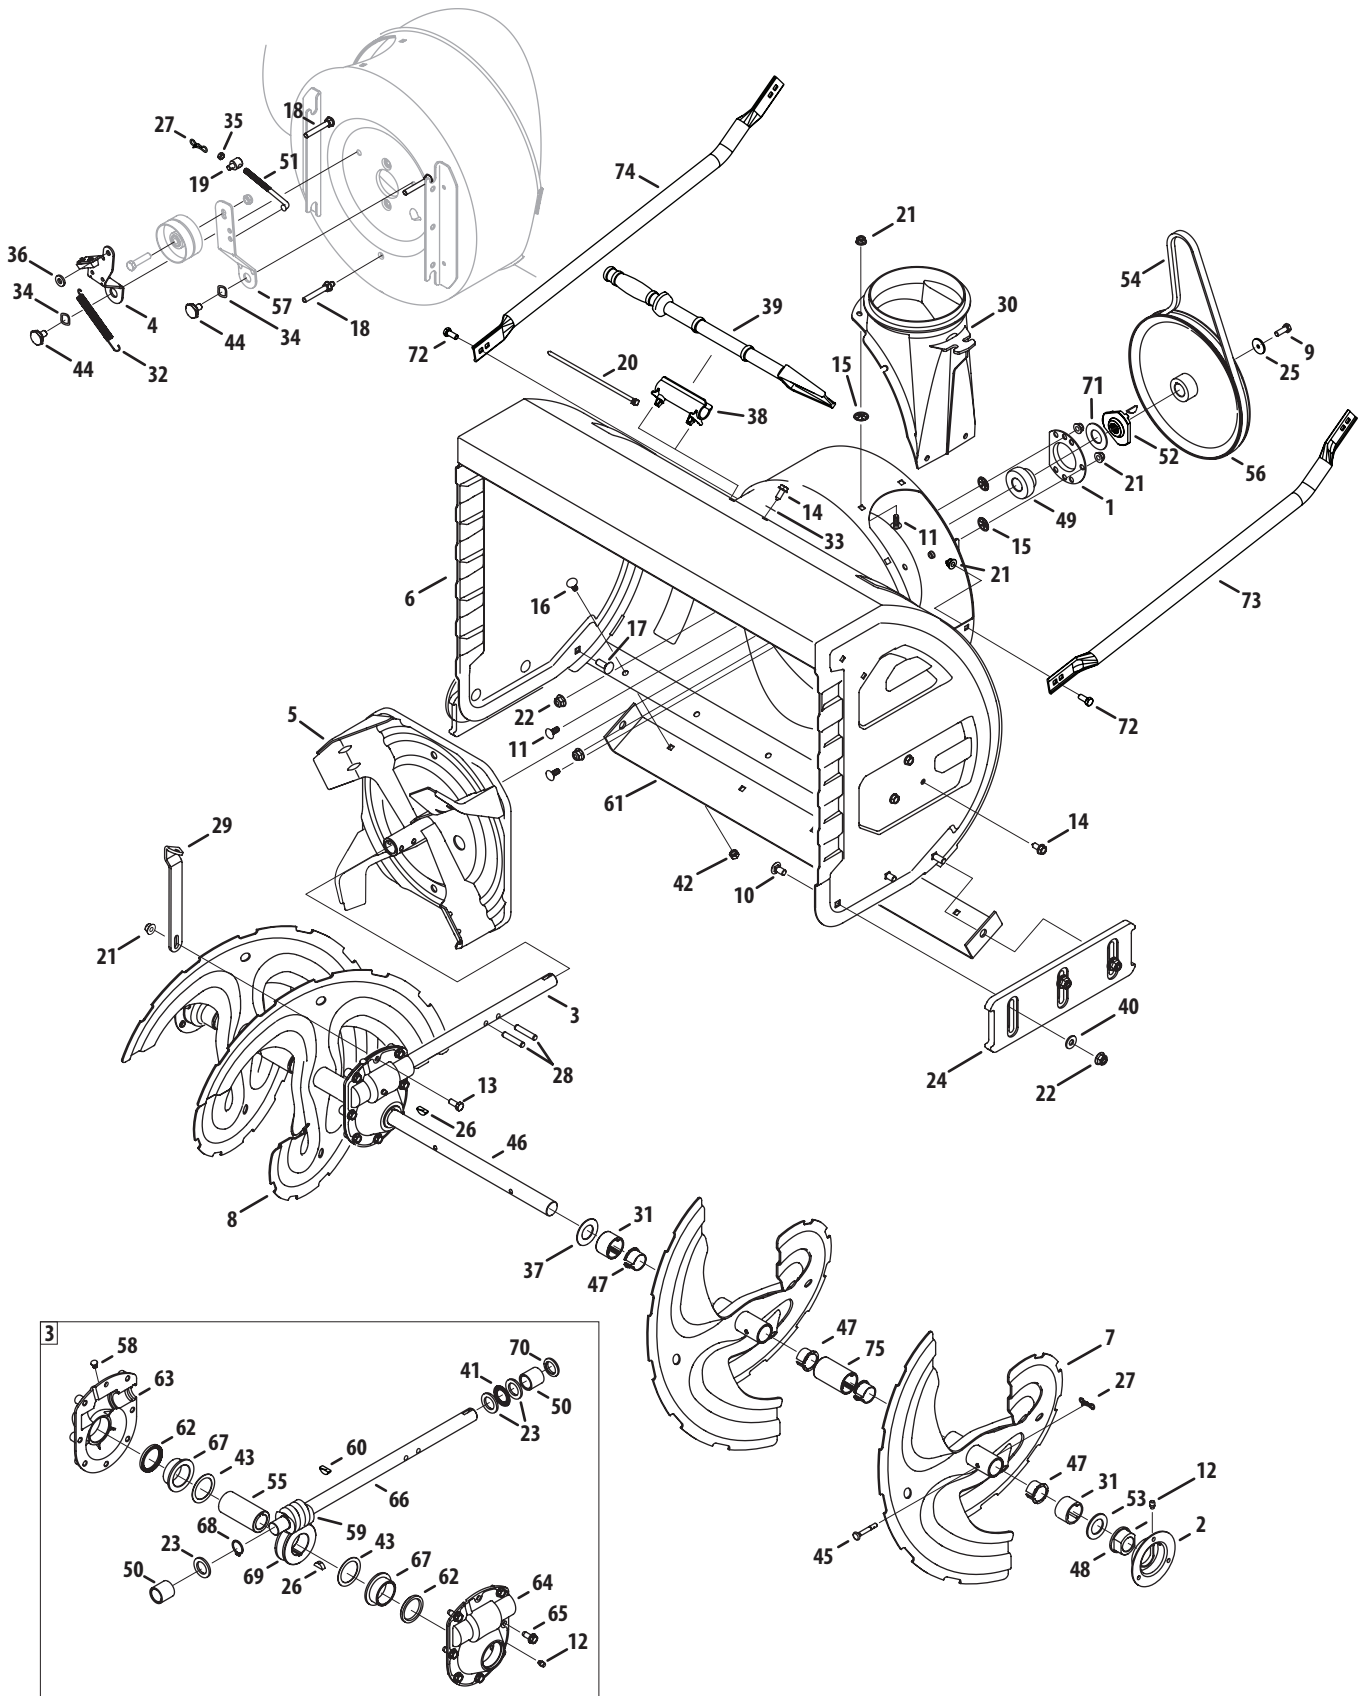

Augers, Auger Housing, and Gearbox

Augers, Auger Housing, and Gearbox

Ref.	Part No.	Description
1	05244B	Housing, Bearing
2	784-0315A	Housing, Bearing
3	918-04514	Gear Box Assembly
4	918-0281A	Bracket Assembly, Auger Brake
5	684-0090B	Impeller, 16"
6	684-04301	Housing, Auger - 33"
7	684-04151	Spiral Assembly, LH
8	684-04152	Spiral Assembly, RH
9	710-1245B	Screw, Hex Cap Lock, 5/16-24
10	710-3168	Screw, Carriage, 3/8-16 x 1.00
11	710-0451	Screw, Carriage, 5/16-18 x .75
12	937-3000	Fitting, Lube
13	710-0376	Screw, Hex Cap, 5/16-18 x 1.0 Gr5
14	710-04484	Screw, 5/16-18 x .750
15	926-04012	Nut, Push
16	710-04525	Screw, Carriage, 5/16-18 x .75
17	710-3034	Screw, Carriage, 3/8-16 x 1.25
18	710-04606A	Screw w/Stud, 5/16-18 x .4300
19	911-0677	Ferrule
20	725-0157	Tie Strap
21	712-04063	Nut, Hex Flange Lock, 5/16-18
22	712-04065	Nut, Hex Flange Lock, 3/8-16
23	936-0291	Wash, Flat, .88 ID x .38 OD
24	731-07032	Shoe, Skid, Deluxe
25	736-0505	Washer, Flat, .34 x 1.5 x .15 Ht.
26	914-0135	Key, Woodruff, 1/4 x 3/4
27	714-04040	Pin, Bow-tie Cotter
28	915-0118	Pin, Spiral, 5/16 x 1.75
29	790-00264A	Bracket, Gear Box Support
30	731-1696B	Adapter, Chute, 6"
31	731-05163	Spacer, 1.0 x 1.5 x 1.0 Lg
32	732-0858	Spring, Extension
33	936-0159	Washer, Flat, .349 x .879 .063
34	736-0174	Washer, Wave, .625 x .885 x .015
35	712-3007	Jam Nut, 5/16-18
36	936-3008	Washer, .344 x .75 x .12
37	736-3046A	Washer, 1.01 x 1.86 x .06
38	731-11421	Clip, Mounting

Ref.	Part No.	Description
39	931-2643	Tool, Clean-out
40	736-0262	Wash, Flat, .385 x .870 x .092
41	741-0184	Bearing, Thrust
42	712-04103	Nut, Hex, 5/16-18 Stainless
43	936-0266	Wash, Flat, 1.52ID x 2.0 OD
44	938-0281	Screw, Shoulder, .625 x .17
45	738-04155	Pin, Shear, .25 x 1.75
46	938-04158	Shaft, Spiral
47	741-0494	Bushing, Flange,
48	941-0170	Bearing, Flange w/Flats
49	941-04024	Bearing, Self Aligning
50	941-0217	Sleeve
51	747-0980A	Rod, Auger Idler
52	748-04067A	Adapter, Pulley w/Pins
53	950-04020	Spacer, 1.004 x 1.375 x .25
54	954-04194A	V-Belt, 1/2 x 42
55	738-0275	Shaft, Gear, Worm
56	756-04244A	Pulley, Auger Drive, 10.0
57	784-0385D	Bracket, Auger Idler
58	721-0325	Plug
59	917-0299	Gear, Worm
60	914-0126	Key, Hi Pro, 3/16 x 3/4
61	784-5714B	Plate, Shave
62	921-0146	Oil Seal
63	918-0246	Hsg, Ass'y, Auger RH (Incl. Ref. 62 & 67)
64	918-0435	Hsg, Ass'y, Auger LH (Incl. Ref. 62 & 67)
65	710-1260A	Screw, LD, 5/16-18 x .750
66	711-04714	Shaft, Drive, Auger
67	741-0670	Flange Bearing
68	716-0111	External, Retaining, Ring
69	917-1425	Gear, Worm, LH
70	921-0145	Seal, Oil
71	736-0188	Washer, Flat, .76 x 1.49 x .06
72	710-3008	Hex Cap Screw, 5/16-18 x .75
73	749-04485	Support Tube, LH
74	749-04489	Support Tube, RH
75	731-05162	Spacer, 1.0 x 1.5 x 2.5 Lg