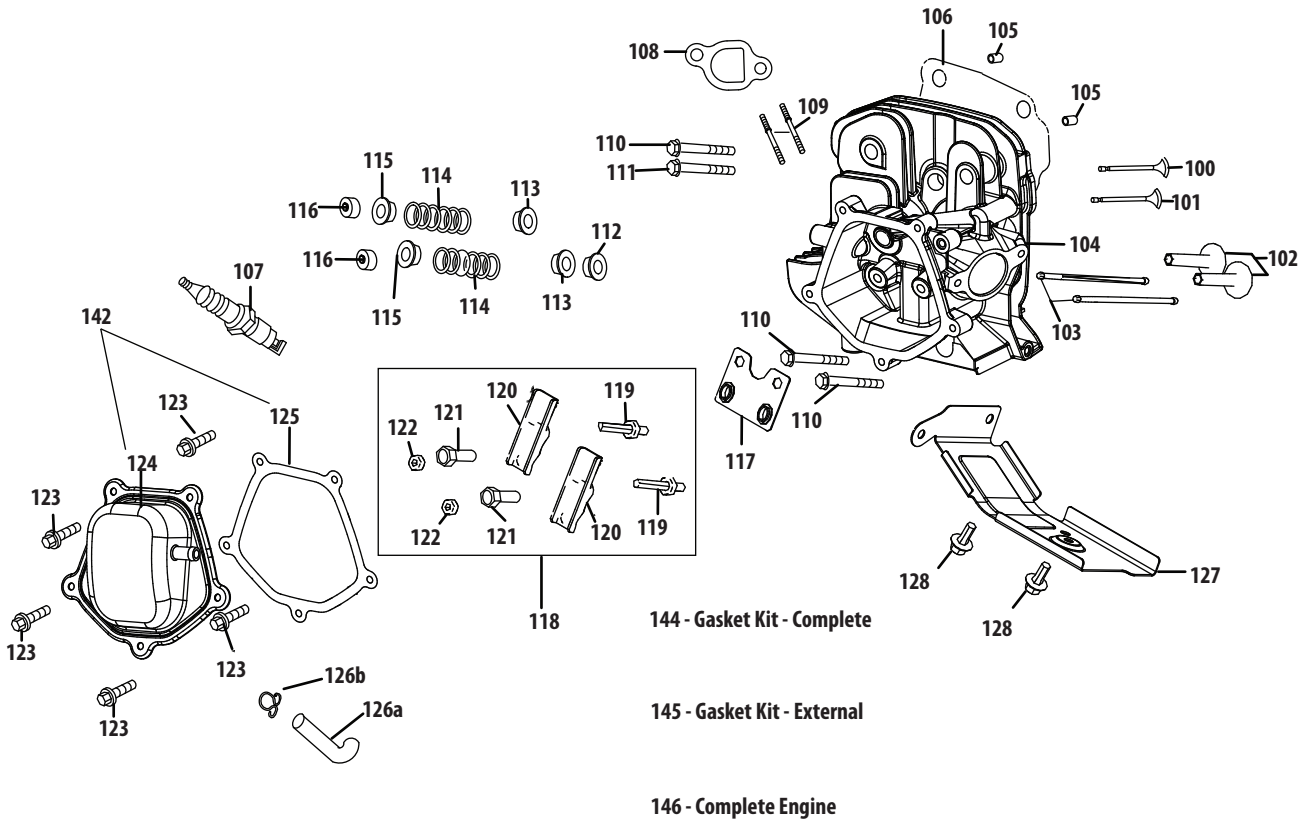

483-SUB Cylinder Head

483-SUB Cylinder Head

Ref.	Part Number	Description	Ref.	Part Number	Description
100	951-11337	Valve Kit	116	951-12081	Exhaust Lash Cap
101	951-11337	Valve Kit	117	951-11965	Push Rod Guide
102	951-11962	Tappet	118	951-11981	Rocker Arm Assembly
103	951-11335	Push Rod Kit	119	710-04962	Bolt, Pivot
104	951-12555	Cylinder Head Kit (Inc.106,110-112,125)	120	951-11966	Rocker Arm
	951-11329B	Cylinder Head Assembly (Inc.100,101,104,106,108-112, 114-122,125,129-133)	121	751-11123	Adjusting Nut ,Valve
105	715-04097	Dowel Pin	122	751-11124	Pivot Locking Nut
106	951-11963	Cylinder Head Gasket	123	710-05054	Valve Cover Bolt
107	951-10292	Spark Plug/F6Rtc	124	951-11220	Valve Cover
108	951-11212	Muffler Gasket	125	951-11967	Valve Cover Gasket
109	710-04964	Exhaust Stud M8×48.5	126a	951-11221	Breather Hose
109	951-11207	Muffler Stud Assembly	126b	726-04101	Breather Hose Clamp
110	710-06064	Bolt M10×1.25×87	127	951-11317	Cylinder Baffle
111	710-06065	Bolt M10×1.25×65	128	710-04915	Bolt M6×12
112	951-11964	Intake Valve Seal	142	951-11333	Valve Cover Kit
113	951-12077	Intake Valve Spring Retainer	144	951-11330A	Gasket Kit - Complete (Inc.52,59,65,79,81,106, 108,125,131-133)
114	951-12078	Valve Spring	145	951-11331	Gasket Kit - External (Inc.79,108,125,131-133)
115	951-12080	Exhaust Valve Spring Retainer	146	952Z483-SUB	Complete Engine