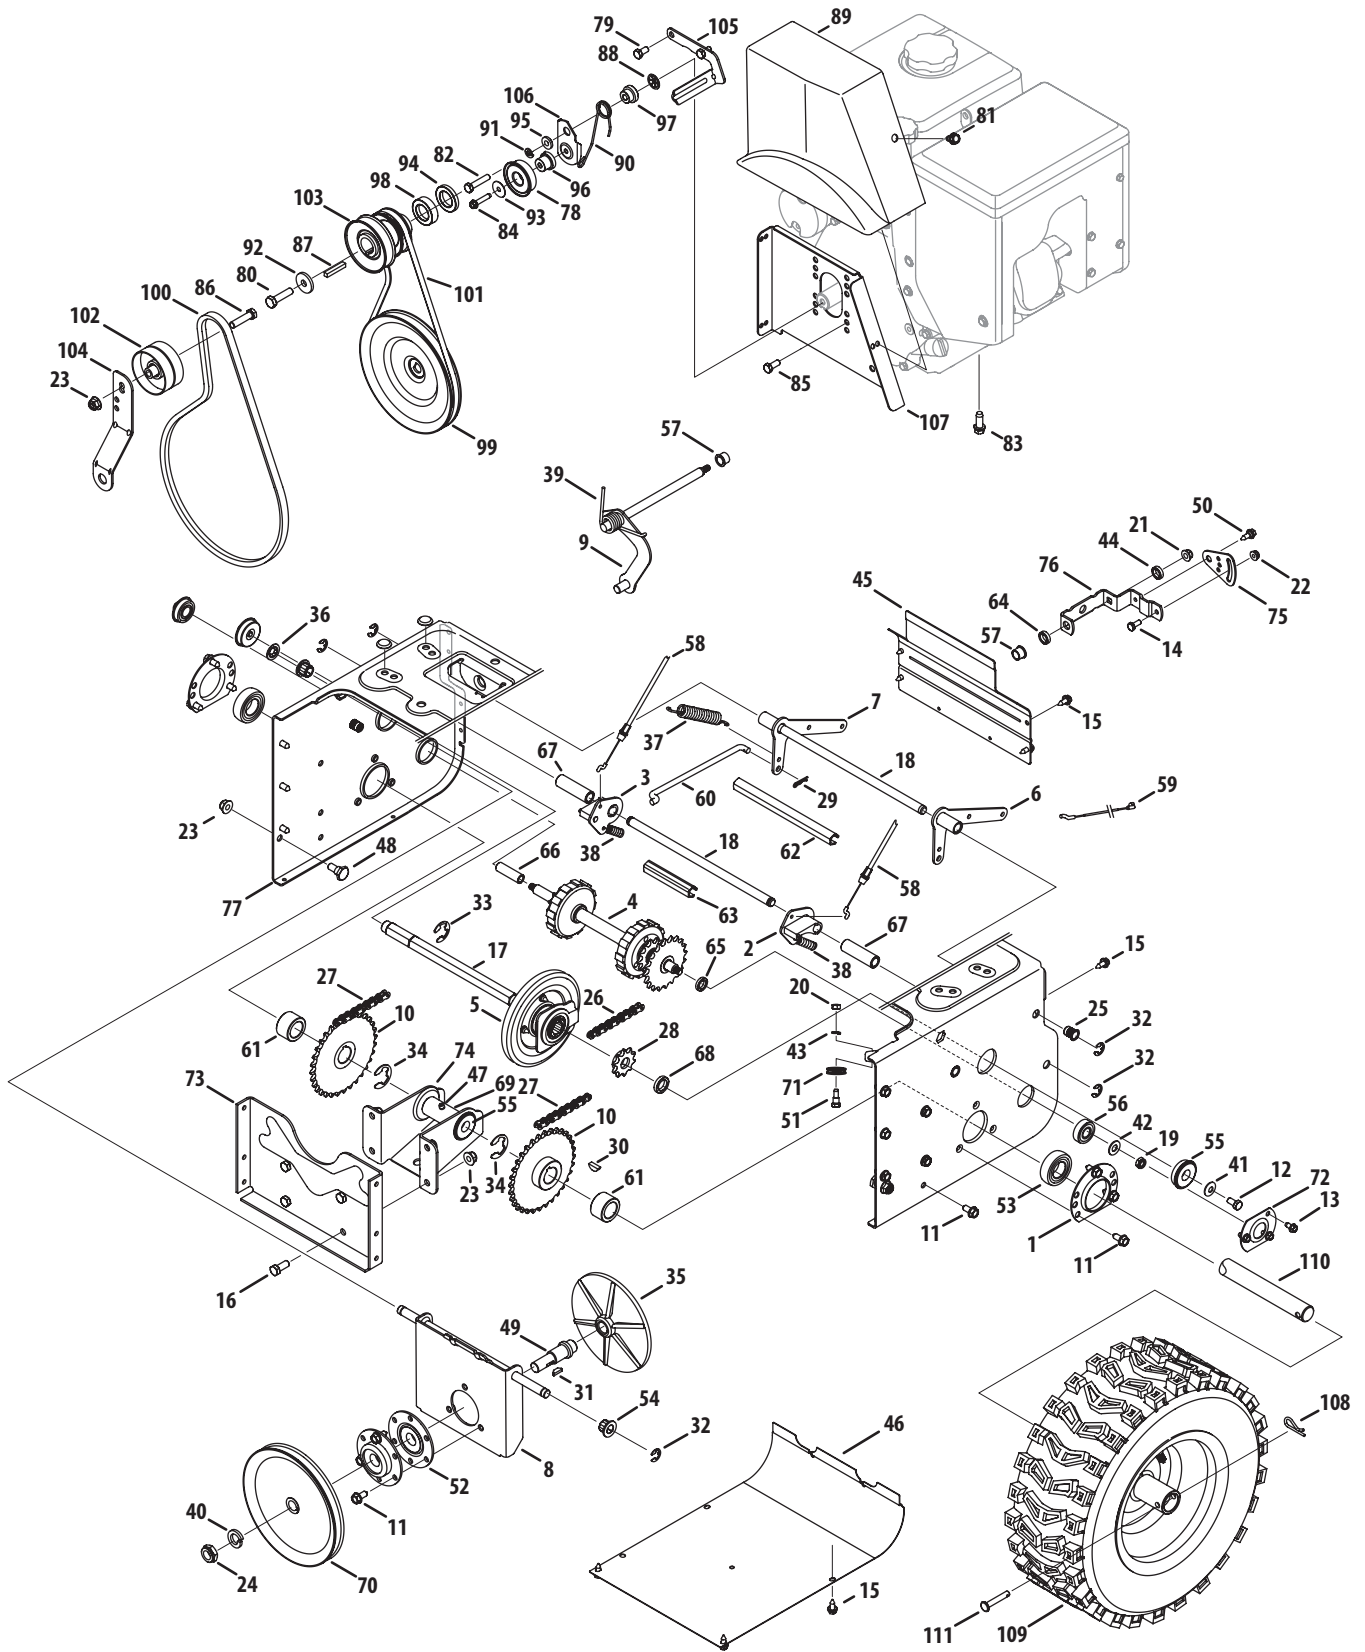

Snow Thrower Drive System

Snow Thrower Drive System

Ref.	Part Number	Description
1	05244B	Housing, Bearing
2	918-0279A	Dogg, Steering Drive, LH
3	918-0280A	Dogg, Steering Drive, RH
4	918-0282E	Shaft Assembly, Steering
5	918-04178	Assembly, Friction Wheel
	718-04034	Wheel, Friction, Bonded
	710-0896	Screw, Hex Wash
6	684-0118B	Bracket, Auger Actuator
7	684-0119B	Bracket, Drive Actuator
8	684-04212	Brkt, Friction Drive Suprt.
9	684-04229	Rod Assembly, Shift
10	684-04235	Sprocket, 32T
11	710-04484	TT Screw, 5/16-18 x .750
12	710-0538	Screw, Hex Cap Lock,
13	710-0599	1/4-20 x .50
14	710-0751	Hex Head Screw, 1/4-20
15	710-1652	Screw, Hex Wash.
16	710-3001	Screw, Hex Cap, 3/8-16
17	911-04279	Shaft, Hex Drive
18	711-04605	Shaft, Actuator
19	912-0116	Nut, Hex Insert Jam Lock
20	912-0138	Nut, Hex, 1/4-28 GR5
21	712-04063	Flange Lock Nut, 5/16-18
22	712-04064	Flange Lock Nut, 1/4-20
23	712-04065	Flange Lock Nut, 3/8-16
24	912-0413	Hex Nut, 5/8-18
25	728-04062A	Rivet Nut, 3/8-16
26	713-0284	Chain, Endless, #41 x 36L
27	713-0286	Chain, #420 x 40L
28	913-04015	Sprocket, #41 x 10T
29	914-0104	Pin, Internal Cotter
30	914-0135	Key, Woodruff
31	914-0388	Key, Hi-Pro, 3/16 x 5/8
32	916-0104	E-Ring
33	716-0136	Ring, Retaining
34	716-04048	Ring, Retainer
35	917-0302	Plate, Drive
36	726-0221	Speed Nut, .500
37	932-0121	Spring, Extension
38	932-0209	Spring, Extension
39	732-04385	Torsion Spring, .750 I.D. x .968 Lg.
40	936-0158	Washer, Lock, 5/8
41	736-0242	Wsh, Bell., .34 x .872 x .06
42	936-0864	Wash, .375 x .812 x .060
43	936-0329	Washer, Lock, 1/4
44	936-3015	Flat Washer, .469 x .875 x .105
45	790-00257	Cover, Upper Frame
46	790-00259	Cover, Lower Frame
47	937-3000	Fitting, Lube, 3/16 Drive
48	738-0143	Screw, Shldr., .498 x .34
49	738-0279	Spindle, Drive Plate
50	738-04184A	Shoulder Screw, .368 x .113
51	738-0924A	Screw, Hex Shldr., 1/4-28
52	741-0163A	Ass'y, Bearing/Housing
53	941-04025	Bearing, Self Aligning
54	741-04108	Bearing, Hex Flange
55	941-0563	Bearing, Ball
56	741-0747	Bush, Flg, .5625 x 1.375 x .4375
57	741-0748	Bush, Flg, .5 ID x .627 OD