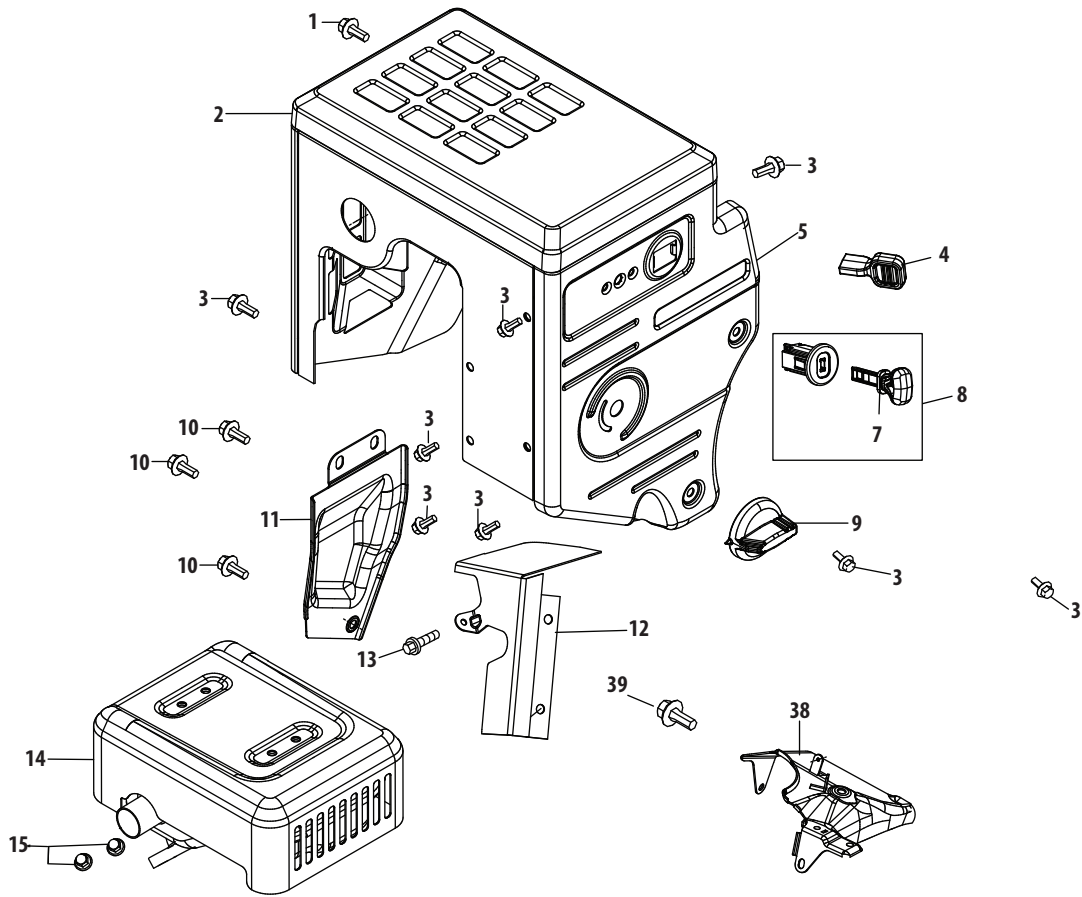

777D20922

777S32280

777I22363

777D15113

This page left intentionally blank.

Engine Model 483-SUB Muffler & Controls

Ref.	Part Number	Description
1	710-04915	Bolt M6×12
2	951-11339	Muffler Shield
3	710-04915	Bolt M6×12
4	951-10757	Throttle Control Knob
5	951-11595	Control Panel
7	731-05632	Key
8	951-10637	Key Switch Assembly
9	951-11302	Choke Knob