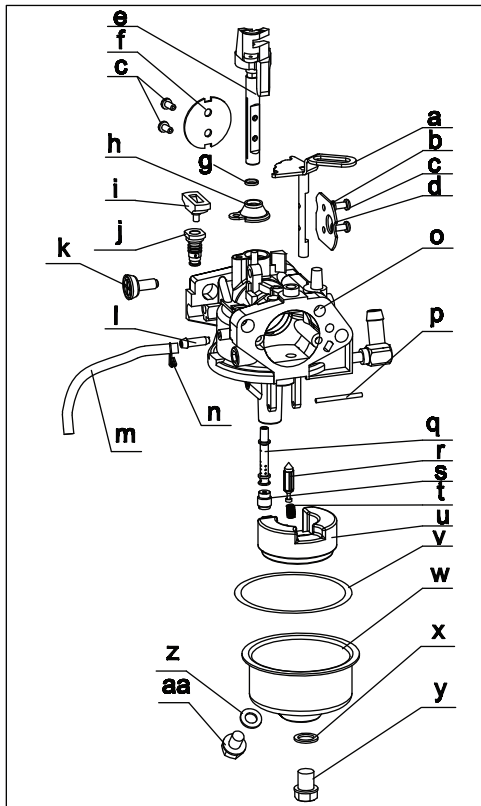

483-SUB Carburetor

Ref.	Part Number	Description
129	710-05392	Stud M6-8x100
130	710-05056	Stud M6-8x118
131	951-11315	Carburetor Intake Gasket
132	951-11316	Carburetor Insulator
133	951-11223	Carburetor Gasket
134	951-14023A	Carburetor Assembly
135	951-10639A	Primer Assembly
135	951-11824	Primer Bulb
136	951-11304	Heater Box
137	951-11192	Choke Assembly
138	736-04477	Lock Washer
139	712-05015	Nut M6
147	951-12760A	Carburetor Rebuild Kit (Inc. i, j, p, q, r, s, t, u, v, x, z)
a	n/a	Choke Shaft
b	736-04638	Choke Control Lever Washer
c	710-05469	Fuel Shutoff Lever Screw
d	n/a	Choke Plate
e	n/a	Throttle Shaft
f	n/a	Throttle Plate
g	n/a	Gasket

Ref.	Part Number	Description
h	n/a	Throttle Shaft Cover
i	n/a	Idle Jet Rivet
j	n/a	Idle Jet Assembly
k	n/a	Idle Speed Adjusting Screw
l	n/a	Primer Pipe
m	751-11991	Primer Hose
n	951-11906	Primer Hose Clamp
o	n/a	Carburetor Body
p	n/a	Float Pin
q	n/a	Emulsion Tube
r	n/a	Nickel Plated Brass Needle Valve
s	n/a	Main Jet
t	n/a	Needle Valve Spring
u	n/a	Float
v	951-11970	Fuel Bowl Gasket
w	n/a	Fuel Bowl
x	951-11348	Fuel Bowl Gasket
y	710-04945	Fuel Bowl Mounting Bolt
z	951-11349	Fuel Drain Plug Gasket
aa	710-04938	Fuel Drain Plug