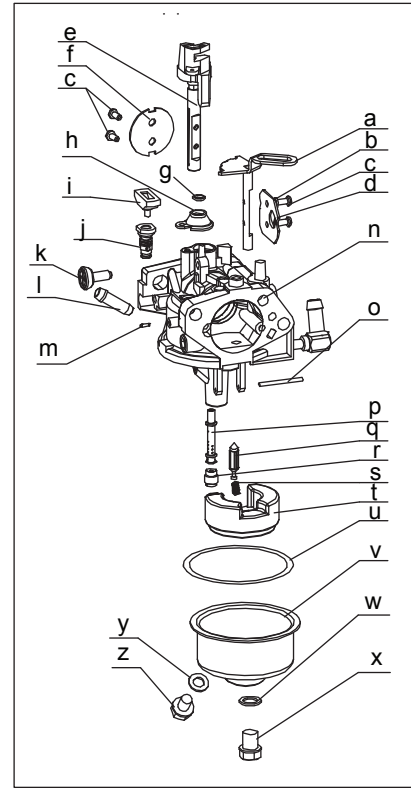

483-SUC Carburetor

Ref.	Part Number	Description
139	712-05015	NUT M6
140	951-11192	CHOKE CONTROL
141	751-14981	HEATER BOX
142	751-14980	GASKET,AIR CLEANER
144	951-05273	CARBURETOR ASSEMBLY
145	951-10639A	PRIMER ASSEMBLY
146	951-11824	PRIMER
148	951-11223	CARBURETOR GASKET
149	951-11316	CARBURETOR INSULATOR
150	951-11315	CARBURETOR INSULATOR GASKET
151	951-11317	AIR SHIELD
152	710-05056	STUD M6-8x118
153	710-05392	STUD M6-8x100
a	n/a	CHOKE SHAFT
b	736-04638	LOCK WASHER
c	710-05469	SCREW M3x6
d	n/a	CHOKE PLATE
e	n/a	THROTTLE SHAFT
f	n/a	THROTTLE PLATE
g	n/a	GASKET

Ref.	Part Number	Description
h	n/a	THROTTLE SHAFT COVER
i	n/a	IDLE JET RIVET
j	n/a	IDLE JET ASSEMBLY
k	n/a	IDLE SPEED ADJUSTING SCREW
l	n/a	WASTE PIPE
m	n/a	PRIMER PIPE
n	n/a	CARBURETOR BODY
o	n/a	FLOAT PIN
p	n/a	EMULSION TUBE
q	n/a	NEEDLE VALVE
r	n/a	MAIN JET
s	n/a	NEEDLE VALVE SPRING
t	n/a	FLOAT
u	951-11970	FUEL BOWL GASKET
v	n/a	FUEL BOWL
w	951-11348	FUEL BOWL GASKET
x	710-04945	FUEL BOWL MOUNTING BOLT
y	951-11349	FUEL DRAIN PLUG GASKET
z	710-04938	FUEL DRAIN PLUG