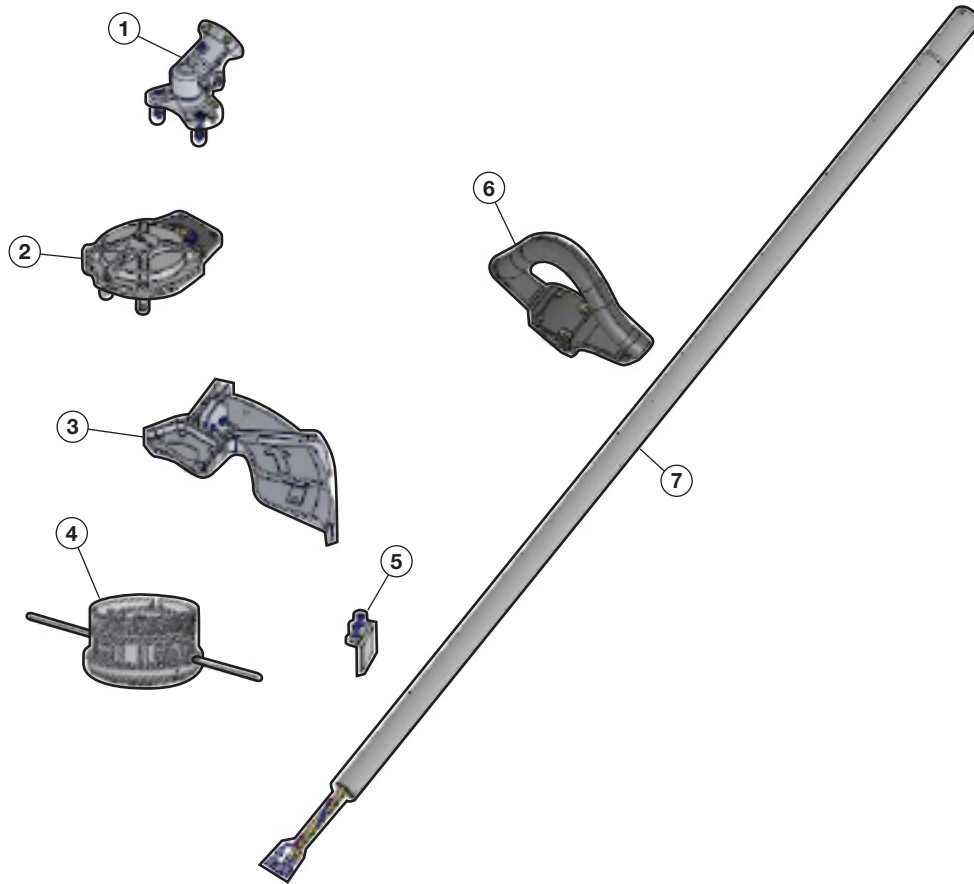

REPLACEMENT PARTS - MODEL CCT410

TRIMMER ATTACHMENT

PPN 41AJRL3C912

Item	Part No.	Description
1	753-08410	Yoke
2	753-08419	Motor Assembly
3	753-08421	String Guard Assembly
4	753-08422	Elite Feed Bumphead with Weedwrap

Item	Part No.	Description
5	753-08431	Cut Off Blade
6	753-08406	Assist Handle Assembly
7	753-08432	Power Lok Grass Trimmer Tube Cable Assembly