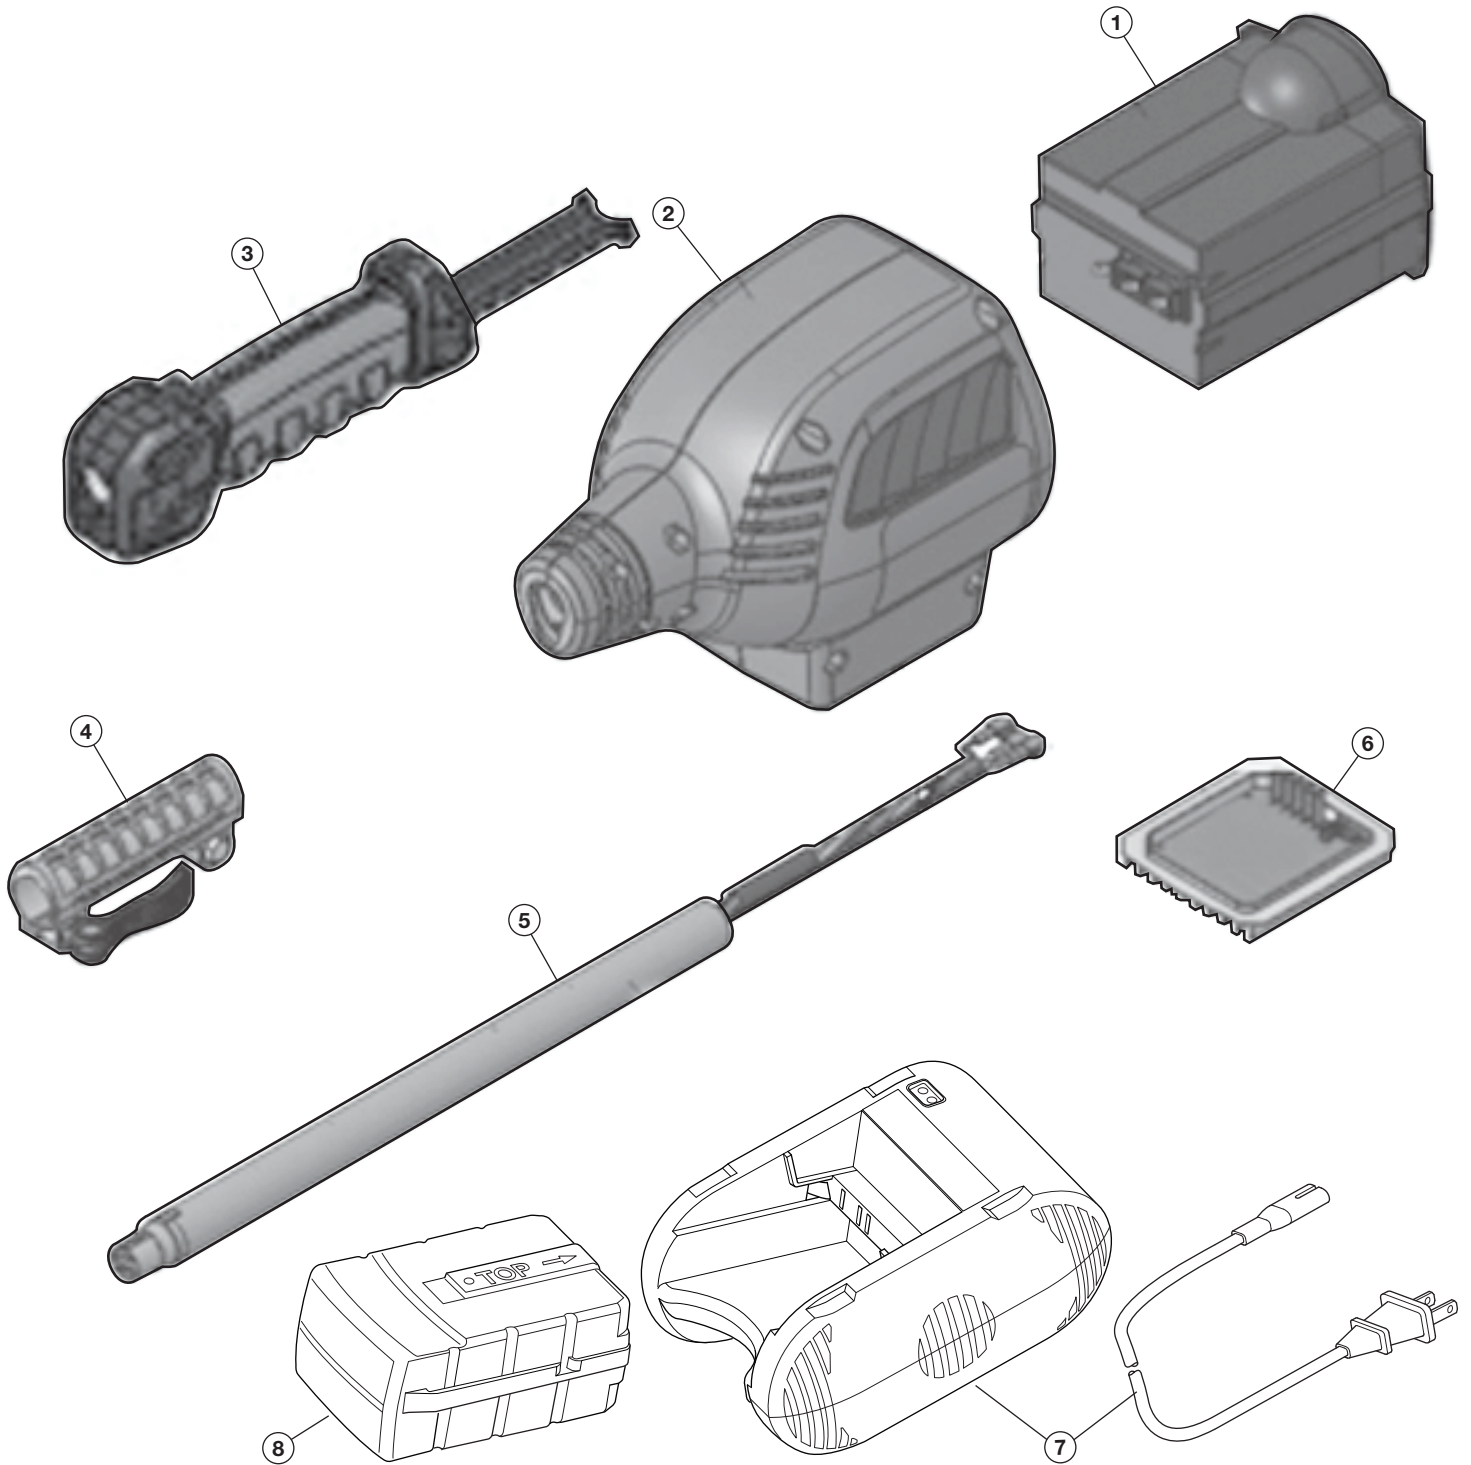

REPLACEMENT PARTS - MODEL CCU410
POWER LOK™ DRIVE UNIT
 PPN 41AERLPC912

Item	Part No.	Description
1	753-08568	Power Sleeve Assembly
2	753-08567	Power Housing Assembly
3	753-08566	Elite Grip Handle Assembly with Switch Wires
4	753-08429	Drive Unit Sleeve Clamp Assembly

Item	Part No.	Description
5	753-08427	Drive Unit Tube Cable Assembly
6	753-08426	Power Lok Controller Assembly
7	753-08485	CRC8000 Charger
8	725-06374	CFC6500 Battery