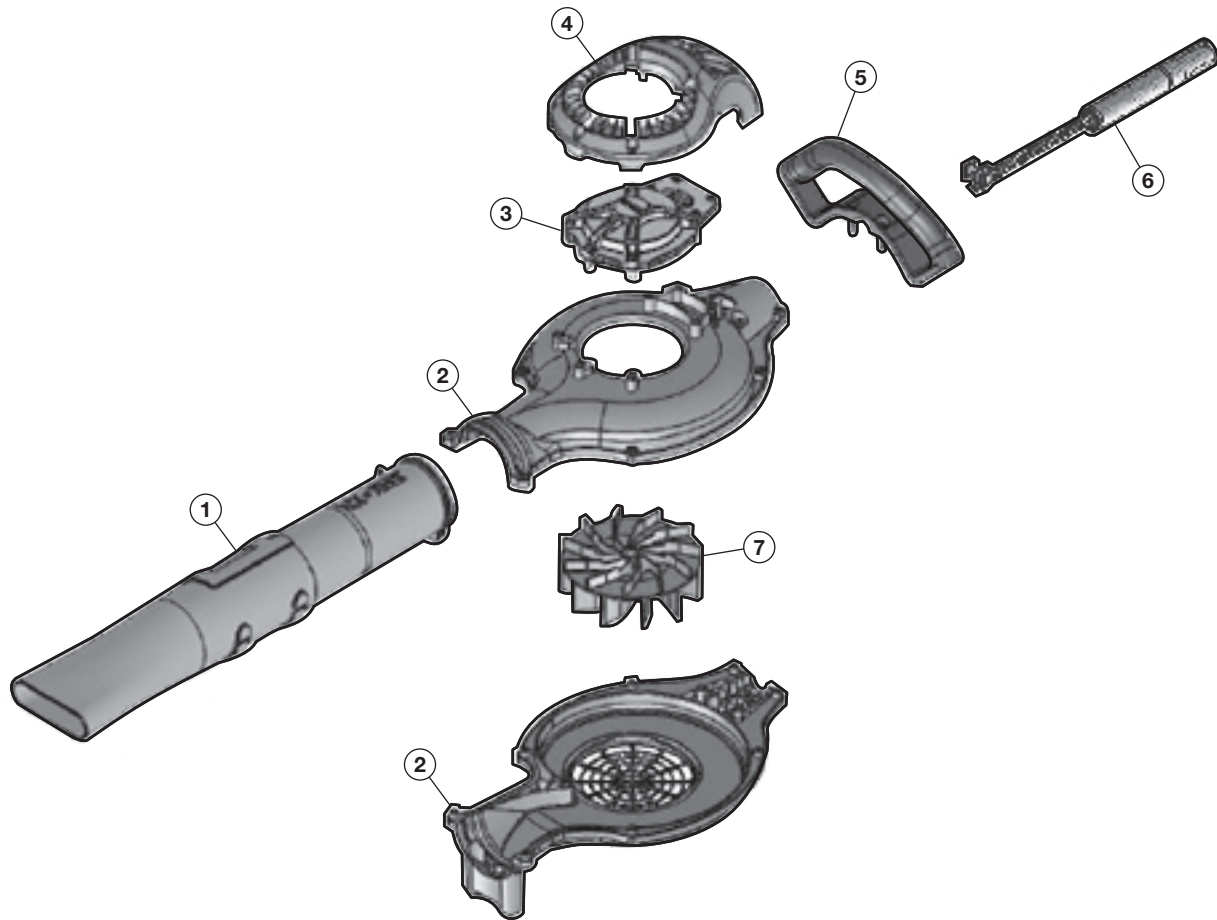

REPLACEMENT PARTS - MODEL CCB410

BLOWER ATTACHMENT

PPN 41AJRL4C912

Item	Part No.	Description
1	753-08438	Blower Tube Assembly
2	753-08581	Blower Housing Assembly
3	753-08439	Blower Motor Assembly
4	753-08579	Blower Cover Assembly

Item	Part No.	Description
5	753-08406	Assist Handle Assembly
6	753-08440	Power Lok Blower Tube Cable Assembly
7	753-08580	Blower Impeller Assembly