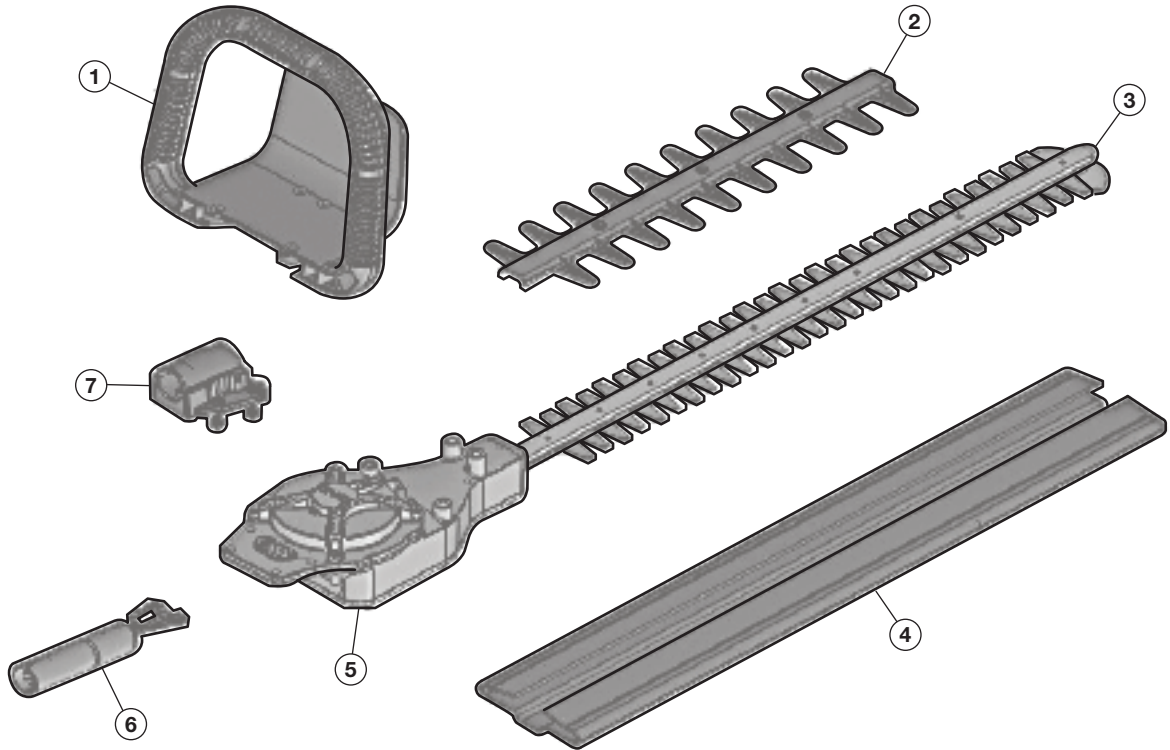

REPLACEMENT PARTS - MODEL CCH410
HEDGE TRIMMER ATTACHMENT
 PPN 41AJRL2C912

Item	Part No.	Description
1	753-08464	Hedge Trimmer Handle
2	753-08465	Blunt
3	753-08469	Hedge Trimmer Blade
4	731-11285-1	Hedge Trimmer Blade Cover

Item	Part No.	Description
5	753-08466	Hedge Trimmer Gearbox
6	753-08468	Power Lok Tube Shaft
7	753-08467	Hedge Trimmer Top Clamp