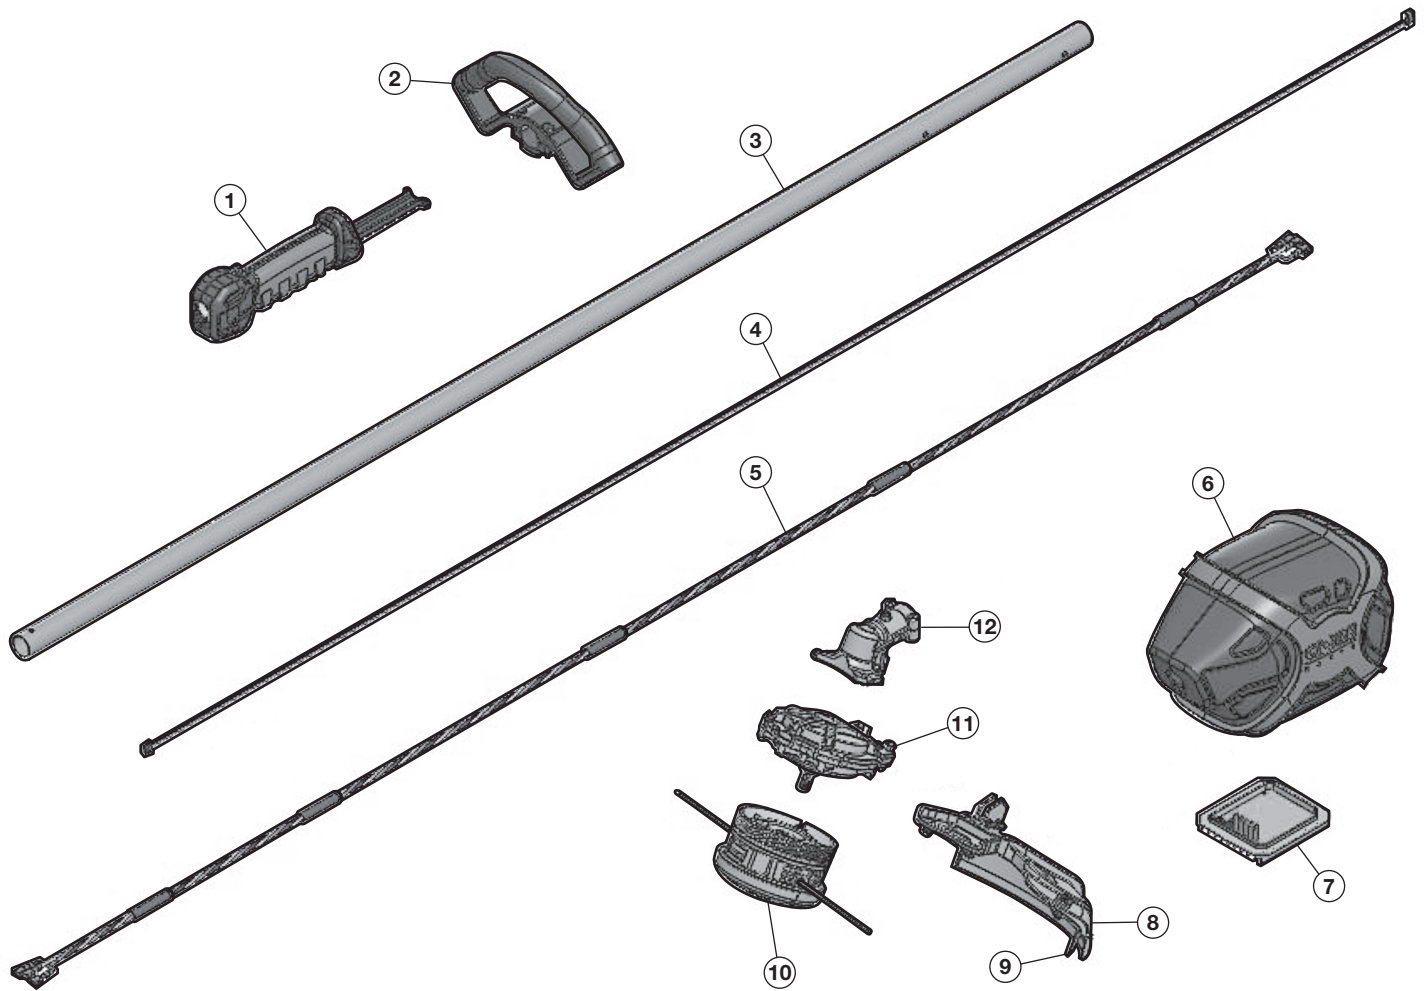

REPLACEMENT PARTS - MODEL CCE400

TRIMMER

PPN 41AERE6C912

Item	Part No.	Description
1	753-08566	Elite Grip Handle Assembly with Switch Wires
2	753-08406	Assist Handle Assembly
3	753-08411	Elite Trimmer Shaft Assembly
4	753-08414	Hall Wire Assembly
5	753-08413	Phase Wire Assembly
6	753-08578	Elite Power Housing Assembly
7	753-08412	Elite Controller PCB Assembly
8	753-08408	String Guard Assembly

Item	Part No.	Description
9	753-08407	Cut Off Blade
10	753-08416	Elite Feed Bumphead with Weedwrap
11	753-08417	Elite Motor Assembly
12	753-08410	Elite Yoke

Items Not Shown

*	725-06375	Battery 36 V (CEC6600)
*	753-08502	Charger 42 V (with Cord)(CESC8000)