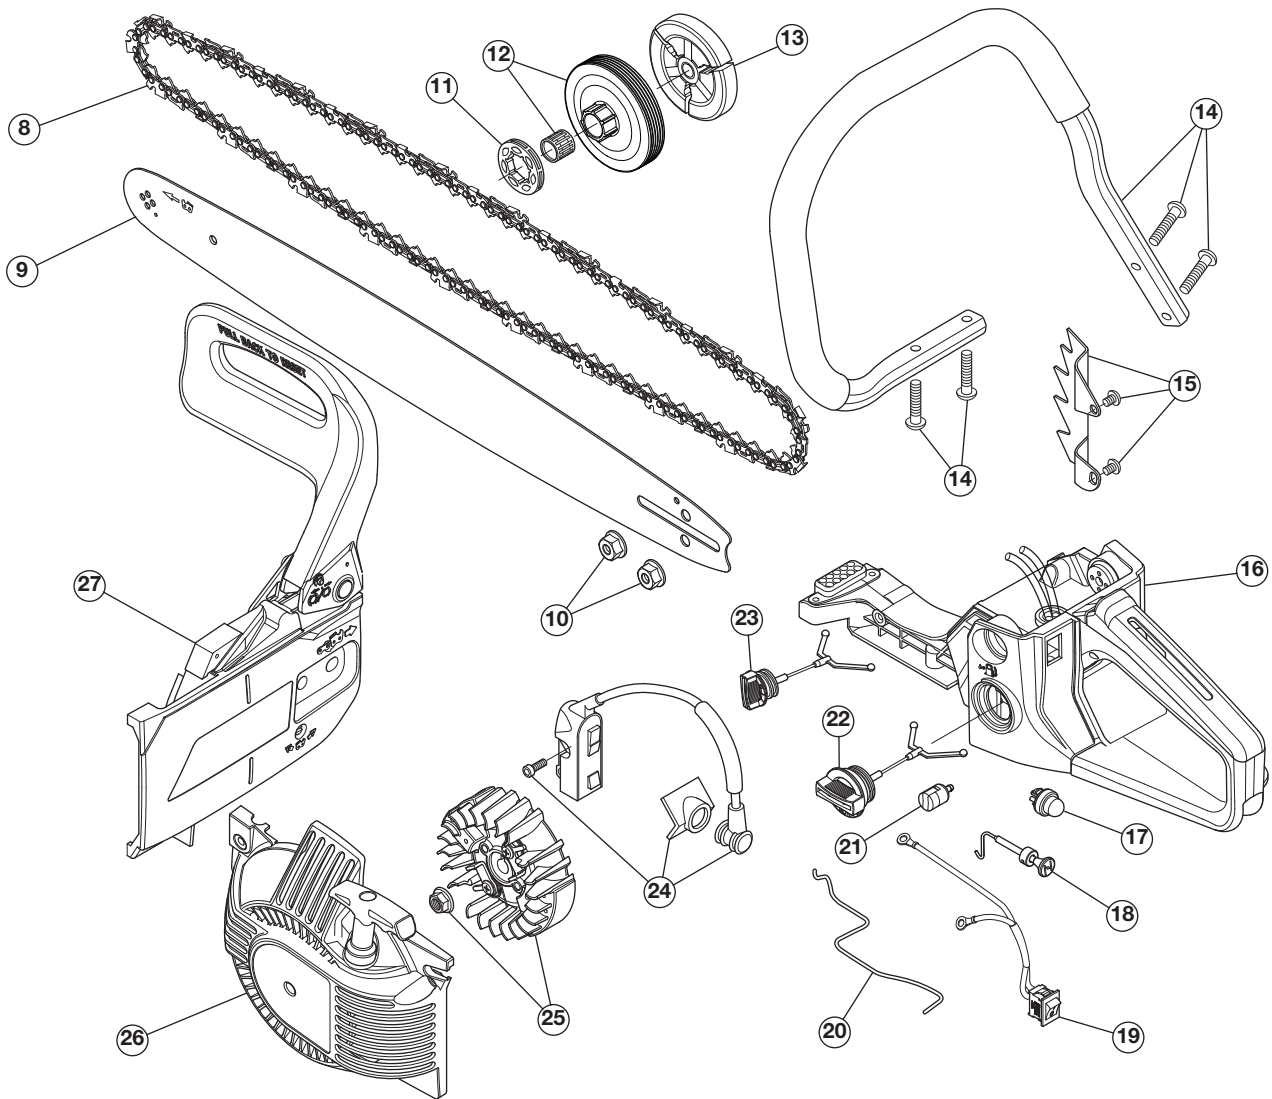

REPLACEMENT PARTS - MODELS RM4214, RM4216, RM4218, RM4218C AND RM4218N 42CC CHAIN SAWS

PPNS 41AY425S983, 41CY425S983, 41AY427S983, 41AY429S983, 41CY429S983, 41AY429C983 AND 41AY42NC983

Item	Part No.	Description	Item	Part No.	Description
1	753-08106	Muffler Assembly	5	753-08134	Air Filter
2	753-08331	42cc Short Block Assembly	6	753-08135	Cylinder Cover Assembly (with Plate and Screws (5))
3	753-08107	Spark Plug	7	753-08137	Carburetor Assembly
4	753-08129	Air Filter Cover Assembly			

REPLACEMENT PARTS - MODELS RM4214, RM4216, RM4218, RM4218C AND RM4218N 42CC CHAIN SAWS

PPNS 41AY425S983, 41CY425S983, 41AY427S983, 41AY429S983, 41CY429S983, 41AY429C983 AND 41AY42NC983

Item	Part No.	Description	Item	Part No.	Description
8	753-08247	Saw Chain 14" (for RM4214)	18	753-08221	Choke Lever Assembly
	753-08244	Saw Chain 16" (for RM4216)	19	753-08223	Stop Switch Assembly
	753-08104	Saw Chain 18" (for RM4218, RM4218C and RM4218N)	20	753-08132	Throttle Rod
9	753-08245	Guide Bar 14" (for RM4214)	21	753-08123	Fuel Filter
	753-08243	Guide Bar 16" (for RM4216)	22	753-08133	Fuel Cap Assembly
	753-08103	Guide Bar 18" (for RM4218, RM4218C and RM4218N)	23	753-08222	Oil Cap Assembly
10	753-08105	Guide Bar Nuts (2)	24	753-08138	Ignition Module Assembly (with Screws (2))
11	753-10164	Sprocket	25	753-08131	Flywheel Assembly
12	753-08220	Clutch Drum Assembly	26	753-08310	Starter Housing Assembly
13	753-08145	Clutch Assembly	27	753-08143	Chainsaw Brake Assembly
14	753-08130	Chainsaw Handle Assembly (with Screws (4))			
15	753-08128	Spike Plate (with Screws (2))			
16	753-08142	Fuel Tank Assembly			
17	753-08127	Primer Bulb			