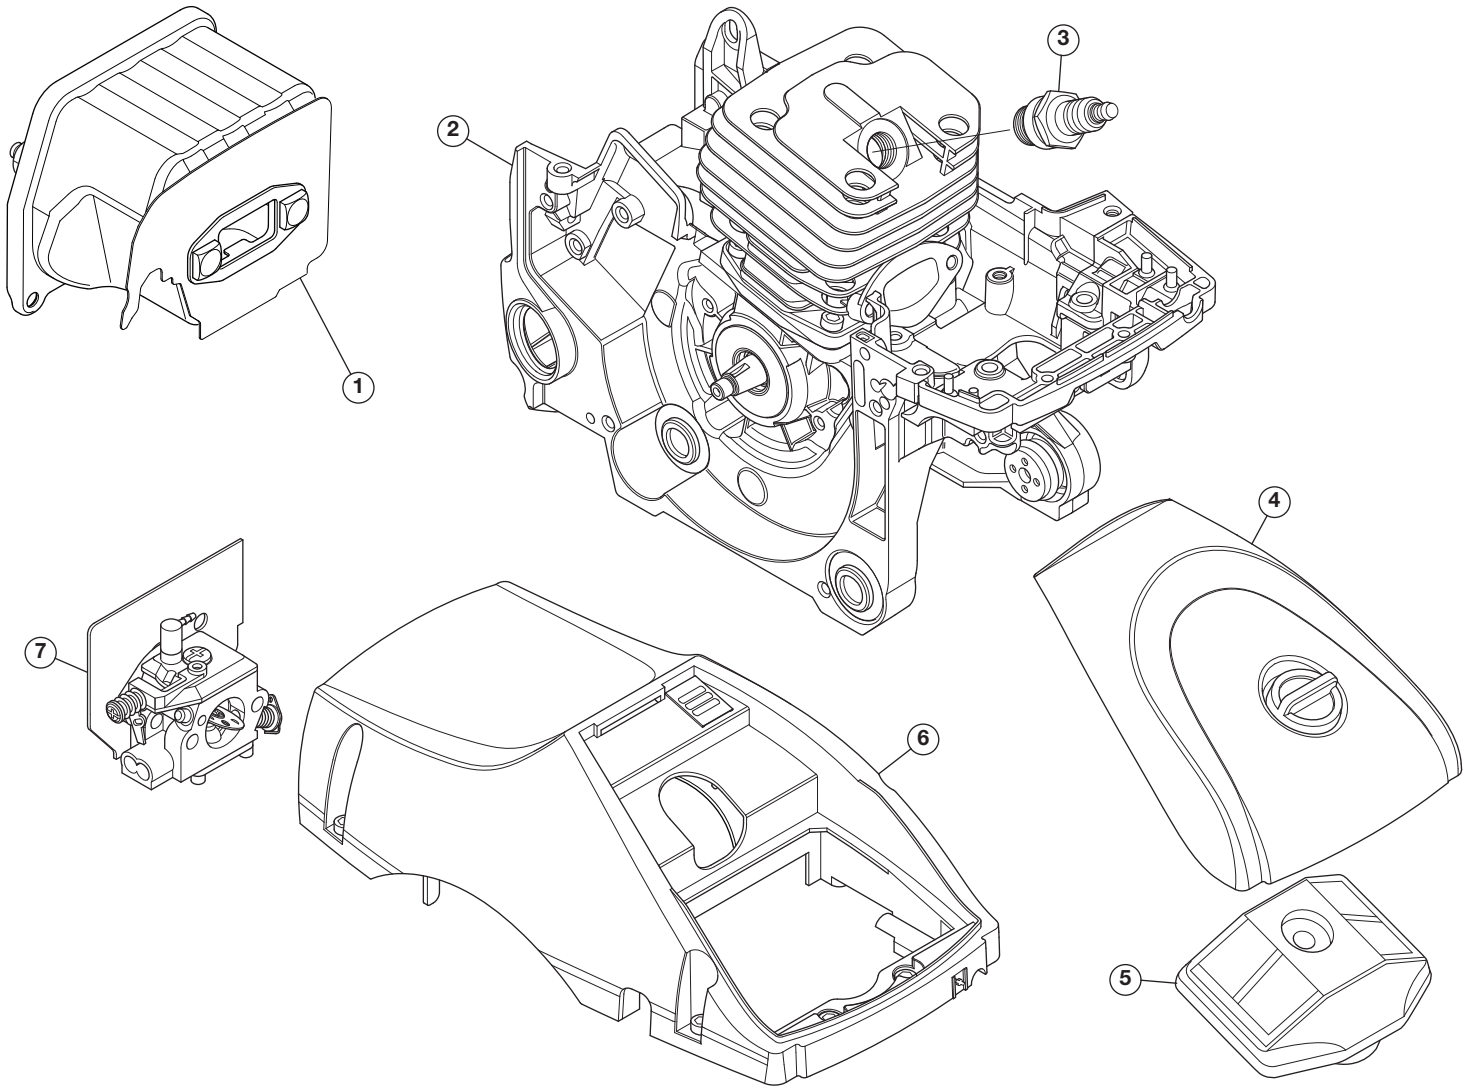

REPLACEMENT PARTS - MODELS RM4214, RM4216, RM4218, RM4218C AND RM4218N 42CC CHAIN SAWS

PPNS 41AY425S983, 41CY425S983, 41AY427S983, 41AY429S983, 41CY429S983, 41AY429C983 AND 41AY42NC983

Item	Part No.	Description	Item	Part No.	Description
1	753-08106	Muffler Assembly	5	753-08134	Air Filter
2	753-08331	42cc Short Block Assembly	6	753-08135	Cylinder Cover Assembly (with Plate and Screws (5))
3	753-08107	Spark Plug	7	753-08137	Carburetor Assembly
4	753-08129	Air Filter Cover Assembly			

REPLACEMENT PARTS - MODELS RM4214, RM4216, RM4218, RM4218C AND RM4218N 42CC CHAIN SAWS

PPNS 41AY425S983, 41CY425S983, 41AY427S983, 41AY429S983, 41CY429S983, 41AY429C983 AND 41AY42NC983

Item	Part No.	Description	Item	Part No.	Description
8	753-08247	Saw Chain 14" (for RM4214)	18	753-08221	Choke Lever Assembly
	753-08244	Saw Chain 16" (for RM4216)	19	753-08223	Stop Switch Assembly
	753-08104	Saw Chain 18" (for RM4218, RM4218C and RM4218N)	20	753-08132	Throttle Rod
9	753-08245	Guide Bar 14" (for RM4214)	21	753-08123	Fuel Filter
	753-08243	Guide Bar 16" (for RM4216)	22	753-08133	Fuel Cap Assembly
	753-08103	Guide Bar 18" (for RM4218, RM4218C and RM4218N)	23	753-08222	Oil Cap Assembly
10	753-08105	Guide Bar Nuts (2)	24	753-08138	Ignition Module Assembly (with Screws (2))
11	753-10164	Sprocket	25	753-08131	Flywheel Assembly
12	753-08220	Clutch Drum Assembly	26	753-08310	Starter Housing Assembly
13	753-08145	Clutch Assembly	27	753-08143	Chainsaw Brake Assembly
14	753-08130	Chainsaw Handle Assembly (with Screws (4))			
15	753-08128	Spike Plate (with Screws (2))			
16	753-08142	Fuel Tank Assembly			
17	753-08127	Primer Bulb			