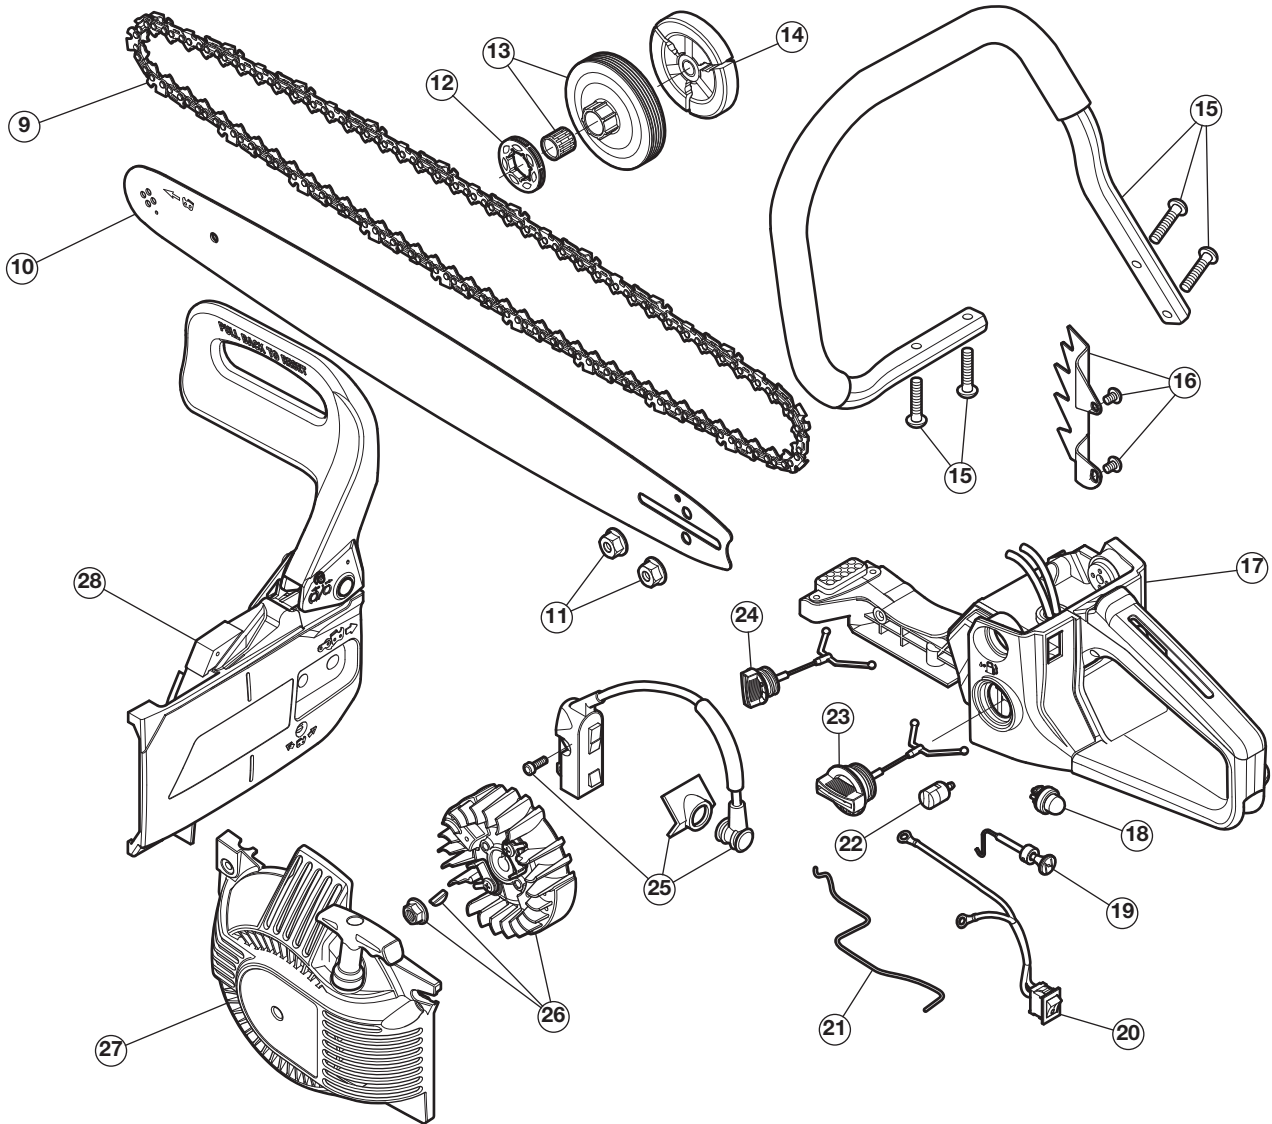

## 46CC CHAIN SAWS

PPNs 41AY469S983, 41AY462S983, 41BY462S983 and 41DY462S983

Item	Part No.	Description
1	753-08106	Muffler Assembly
2	753-08217	46cc Short Block Assembly
3	753-08107	Spark Plug
4	753-08129	Air Filter Cover Assembly
5	753-08134	Air Filter

Item	Part No.	Description
6	753-08135	Cylinder Cover Assembly (with Plate and Screws (x5))
7	753-08137	Carburetor Assembly
8	753-11219	Oil Pump Assembly

# REPLACEMENT PARTS - MODELS RM4618 AND RM4620

## 46CC CHAIN SAWS

PPNs 41AY469S983, 41AY462S983, 41BY462S983 and 41DY462S983

Item	Part No.	Description	Item	Part No.	Description
9	753-08242	Saw Chain 18" (for RM4618)	19	753-08221	Choke Lever Assembly
	753-08102	Saw Chain 20" (for RM4620)	20	753-08223	Stop Switch Assembly
10	753-08241	Guide Bar 18" (for RM4618)	21	753-08132	Throttle Rod
	753-08101	Guide Bar 20" (for RM4620)	22	753-08123	Fuel Filter
11	753-08105	Guide Bar Nuts (x2)	23	753-08133	Fuel Cap Assembly
12	753-08219	Sprocket	24	753-08222	Oil Cap Assembly
13	753-08220	Clutch Drum Assembly	25	753-08138	Ignition Module Assembly
14	753-08145	Clutch Assembly	26	753-08131	Flywheel Assembly
15	753-08130	Chainsaw Handle Assembly (with Screws (x4))	27	753-08310	Starter Housing Assembly
16	753-08128	Spike Plate (with Screws (x2))	28	753-08143	Chainsaw Brake Assembly
17	753-08142	Fuel Tank Assembly			
18	753-08127	Primer Bulb			