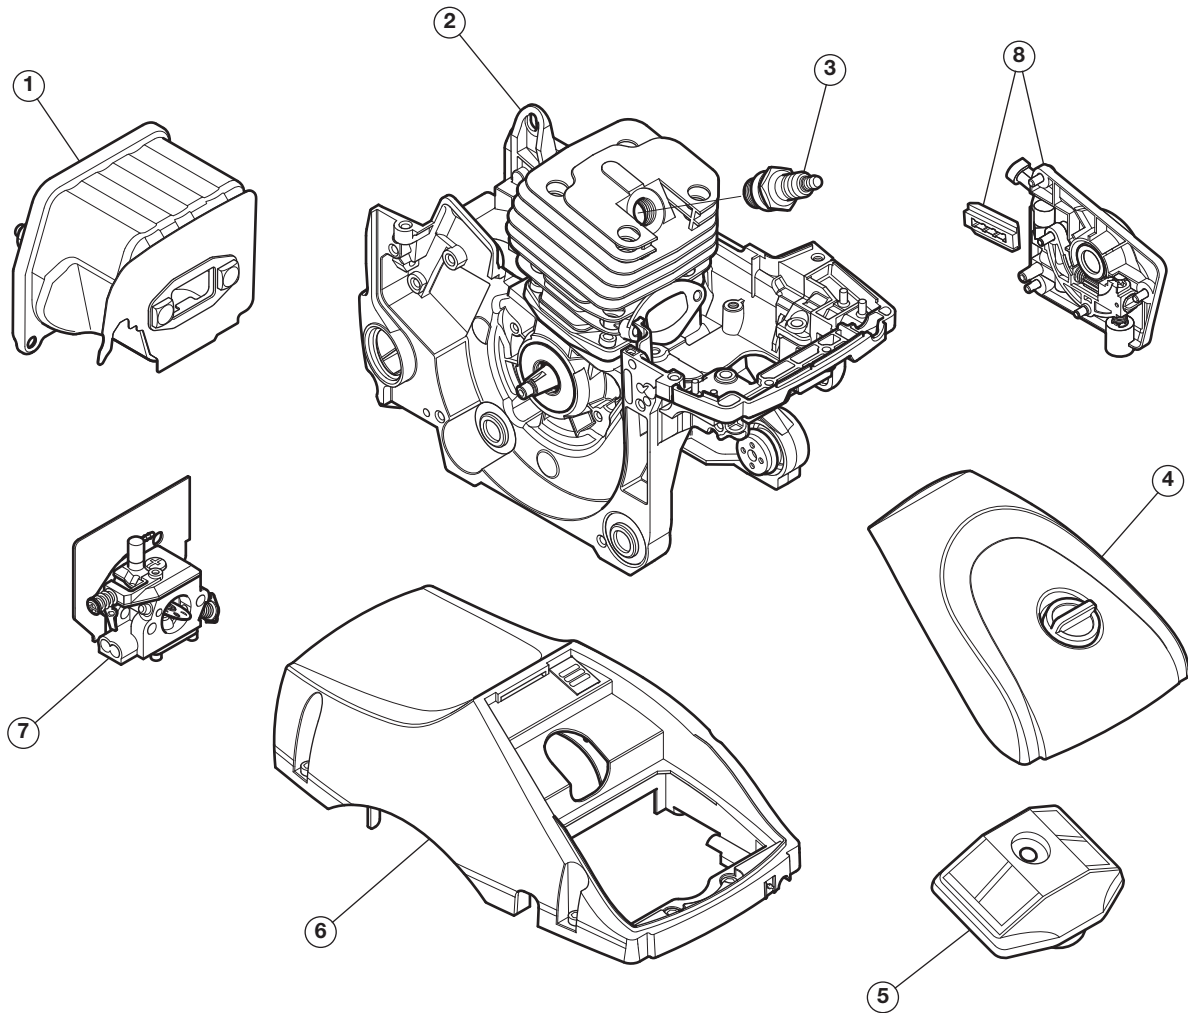

# REPLACEMENT PARTS - MODELS RM4618 AND RM4620

## 46CC CHAIN SAWS

PPNs 41AY469S983, 41AY462S983, 41BY462S983 and 41DY462S983

Item	Part No.	Description
1	753-08106	Muffler Assembly
2	753-08217	46cc Short Block Assembly
3	753-08107	Spark Plug
4	753-08129	Air Filter Cover Assembly
5	753-08134	Air Filter

Item	Part No.	Description
6	753-08135	Cylinder Cover Assembly (with Plate and Screws (x5))
7	753-08137	Carburetor Assembly
8	753-11219	Oil Pump Assembly

## 46CC CHAIN SAWS

PPNs 41AY469S983, 41AY462S983, 41BY462S983 and 41DY462S983

Item	Part No.	Description	Item	Part No.	Description
9	753-08242	Saw Chain 18" (for RM4618)	19	753-08221	Choke Lever Assembly
	753-08102	Saw Chain 20" (for RM4620)	20	753-08223	Stop Switch Assembly
10	753-08241	Guide Bar 18" (for RM4618)	21	753-08132	Throttle Rod
	753-08101	Guide Bar 20" (for RM4620)	22	753-08123	Fuel Filter
11	753-08105	Guide Bar Nuts (x2)	23	753-08133	Fuel Cap Assembly
12	753-08219	Sprocket	24	753-08222	Oil Cap Assembly
13	753-08220	Clutch Drum Assembly	25	753-08138	Ignition Module Assembly
14	753-08145	Clutch Assembly	26	753-08131	Flywheel Assembly
15	753-08130	Chainsaw Handle Assembly (with Screws (x4))	27	753-08310	Starter Housing Assembly
16	753-08128	Spike Plate (with Screws (x2))	28	753-08143	Chainsaw Brake Assembly
17	753-08142	Fuel Tank Assembly			
18	753-08127	Primer Bulb			