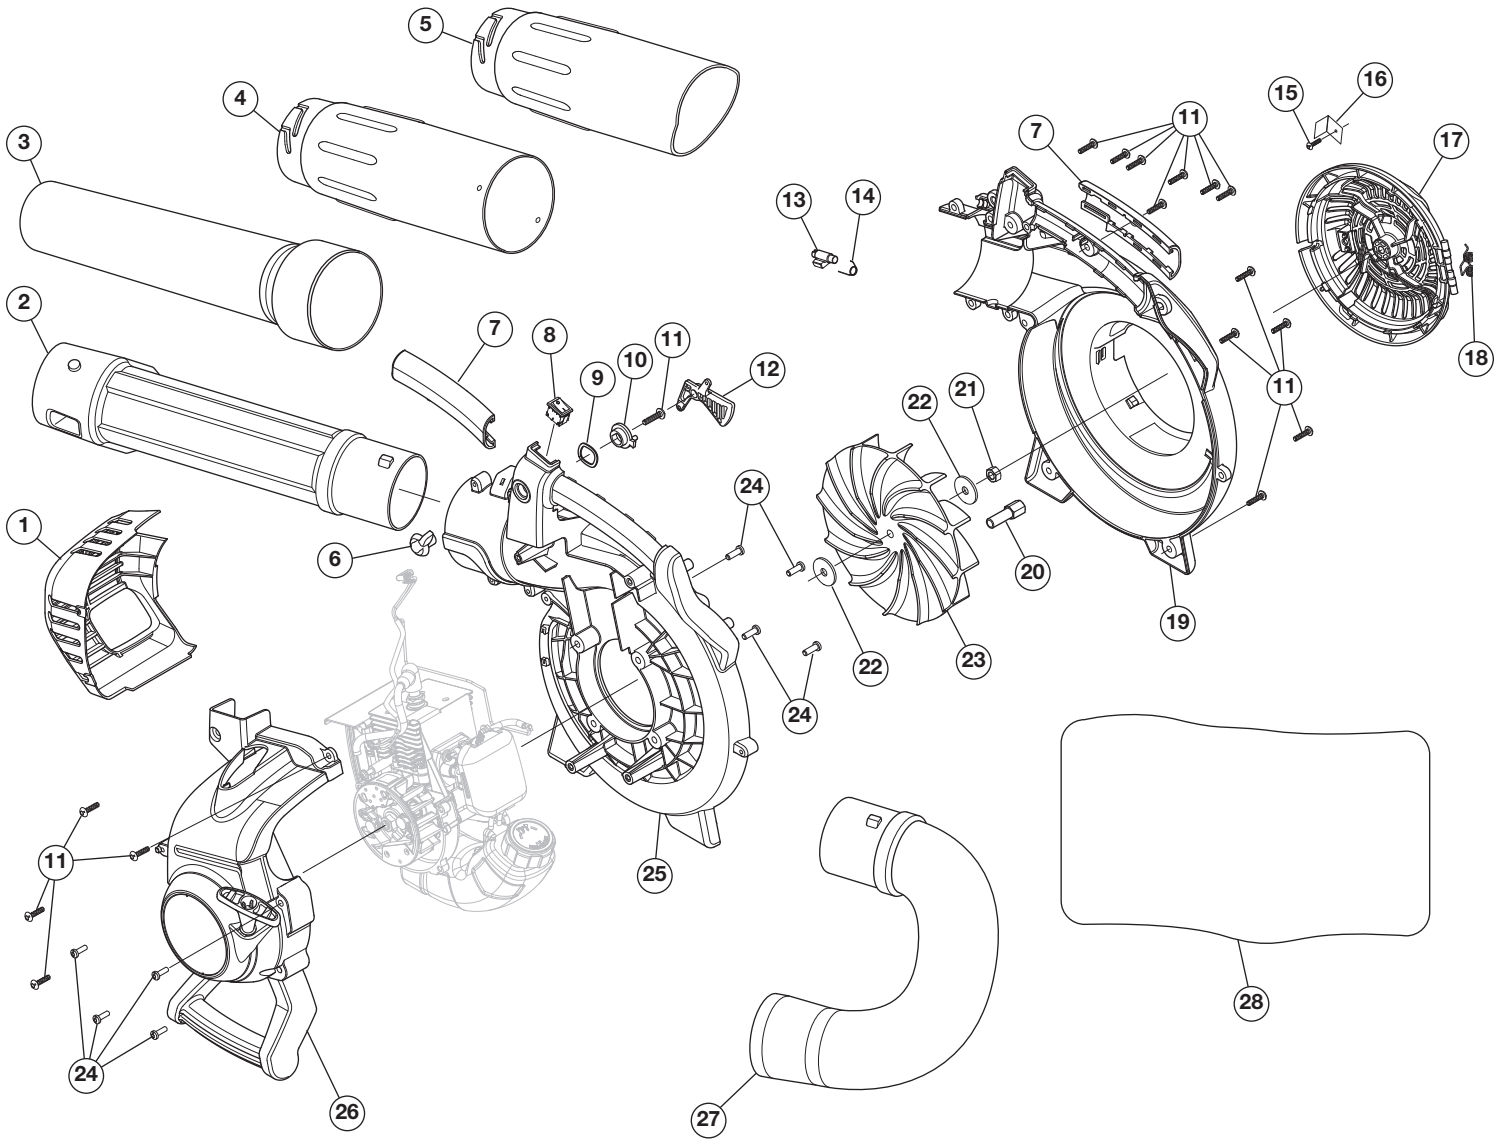

REPLACEMENT PARTS - MODEL TB2BV EC

2-CYCLE BLOWER

PPN 41BS2BVG766

Item	Part No.	Description	Item	Part No.	Description
1	753-06027	Muffler Assembly (includes 2 & 3)	12	753-05949	Lead Wire
2	753-06294	Muffler Screws	13	753-06690	Throttle Cable
3	753-05946	Muffler Gasket	14	753-06189	Insulator Assembly (includes 15)
4	753-06687	Shortblock Assembly (includes 5 - 11)	15	753-06185	Insulator O-Ring
5	753-05703	Screw	16	753-08637	Carburetor Assembly (includes 17)
6	753-06193	Spark Plug	17	753-06253	Carburetor Gasket
7	753-06443	Module Assembly	18	753-08635	Air Cleaner Assembly (includes 19)
8	753-06827	Cylinder Gasket	19	791-181757	Air Filter
9	753-06175	Flywheel Assembly	20	753-06720	Fuel Tank Assembly (includes 21 & 22)
10	736-08022	Washer	21	710-04194	Screw
11	753-05687	Nut	22	791-182529	Fuel Cap

REPLACEMENT PARTS - MODEL TB2BV EC 2-CYCLE BLOWER

PPN 41BS2BVG766

Item	Part No.	Description
1	753-06694	Muffler Cover Assembly (includes 11)
2	753-05936	Upper Tube
3	753-05937	Lower Tube
4	753-06660	Upper Vac Tube
5	753-06661	Lower Vac Tube
6	753-05932	Outer Trigger Lock
7	753-05919	Handle Grips
8	791-182405	Switch
9	753-05925	Wavey Washer
10	753-05924	Inner Trigger Lock
11	710-04194	Screw
12	753-05930	Throttle Trigger
13	753-05926	Latch Tube
14	753-05939	Latch Spring

Item	Part No.	Description
15	1755	Screw
16	753-06696	Door Lock
17	753-06678	Intake Cover
18	753-05918	Spring
19	753-06679	Impeller Housing
20	753-06700	Adapter
21	753-06701	Nut
22	753-05928	Washer
23	753-06807	Impeller
24	791-181862	Screw
25	753-06693	Impeller Housing
26	753-06695	Engine Cover Assembly (includes 11 & 24)
27	753-06658	Elbow
28	753-06659	Bag