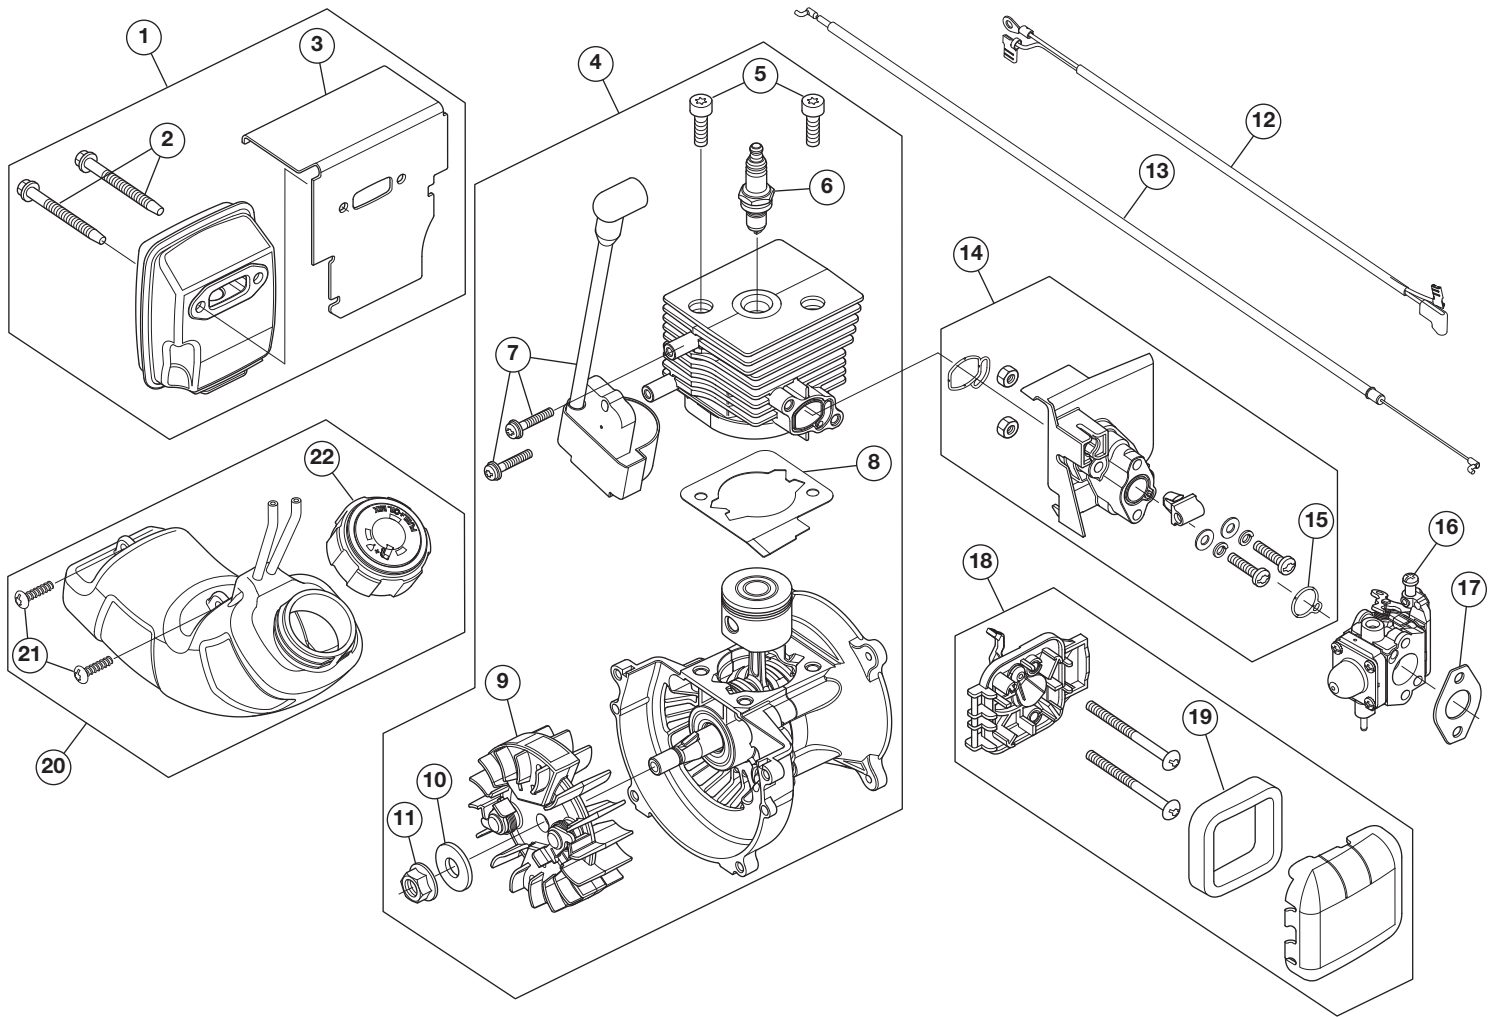

REPLACEMENT PARTS - MODEL TB2BV EC

2-CYCLE BLOWER

PPN 41BS2BVG766

Item	Part No.	Description	Item	Part No.	Description
1	753-06027	Muffler Assembly (includes 2 & 3)	12	753-05949	Lead Wire
2	753-06294	Muffler Screws	13	753-06690	Throttle Cable
3	753-05946	Muffler Gasket	14	753-06189	Insulator Assembly (includes 15)
4	753-06687	Shortblock Assembly (includes 5 - 11)	15	753-06185	Insulator O-Ring
5	753-05703	Screw	16	753-08637	Carburetor Assembly (includes 17)
6	753-06193	Spark Plug	17	753-06253	Carburetor Gasket
7	753-06443	Module Assembly	18	753-08635	Air Cleaner Assembly (includes 19)
8	753-06827	Cylinder Gasket	19	791-181757	Air Filter
9	753-06175	Flywheel Assembly	20	753-06720	Fuel Tank Assembly (includes 21 & 22)
10	736-08022	Washer	21	710-04194	Screw
11	753-05687	Nut	22	791-182529	Fuel Cap

REPLACEMENT PARTS - MODEL TB2BV EC 2-CYCLE BLOWER

PPN 41BS2BVG766

Item	Part No.	Description
1	753-06694	Muffler Cover Assembly (includes 11)
2	753-05936	Upper Tube
3	753-05937	Lower Tube
4	753-06660	Upper Vac Tube
5	753-06661	Lower Vac Tube
6	753-05932	Outer Trigger Lock
7	753-05919	Handle Grips
8	791-182405	Switch
9	753-05925	Wavey Washer
10	753-05924	Inner Trigger Lock
11	710-04194	Screw
12	753-05930	Throttle Trigger
13	753-05926	Latch Tube
14	753-05939	Latch Spring

Item	Part No.	Description
15	1755	Screw
16	753-06696	Door Lock
17	753-06678	Intake Cover
18	753-05918	Spring
19	753-06679	Impeller Housing
20	753-06700	Adapter
21	753-06701	Nut
22	753-05928	Washer
23	753-06807	Impeller
24	791-181862	Screw
25	753-06693	Impeller Housing
26	753-06695	Engine Cover Assembly (includes 11 & 24)
27	753-06658	Elbow
28	753-06659	Bag