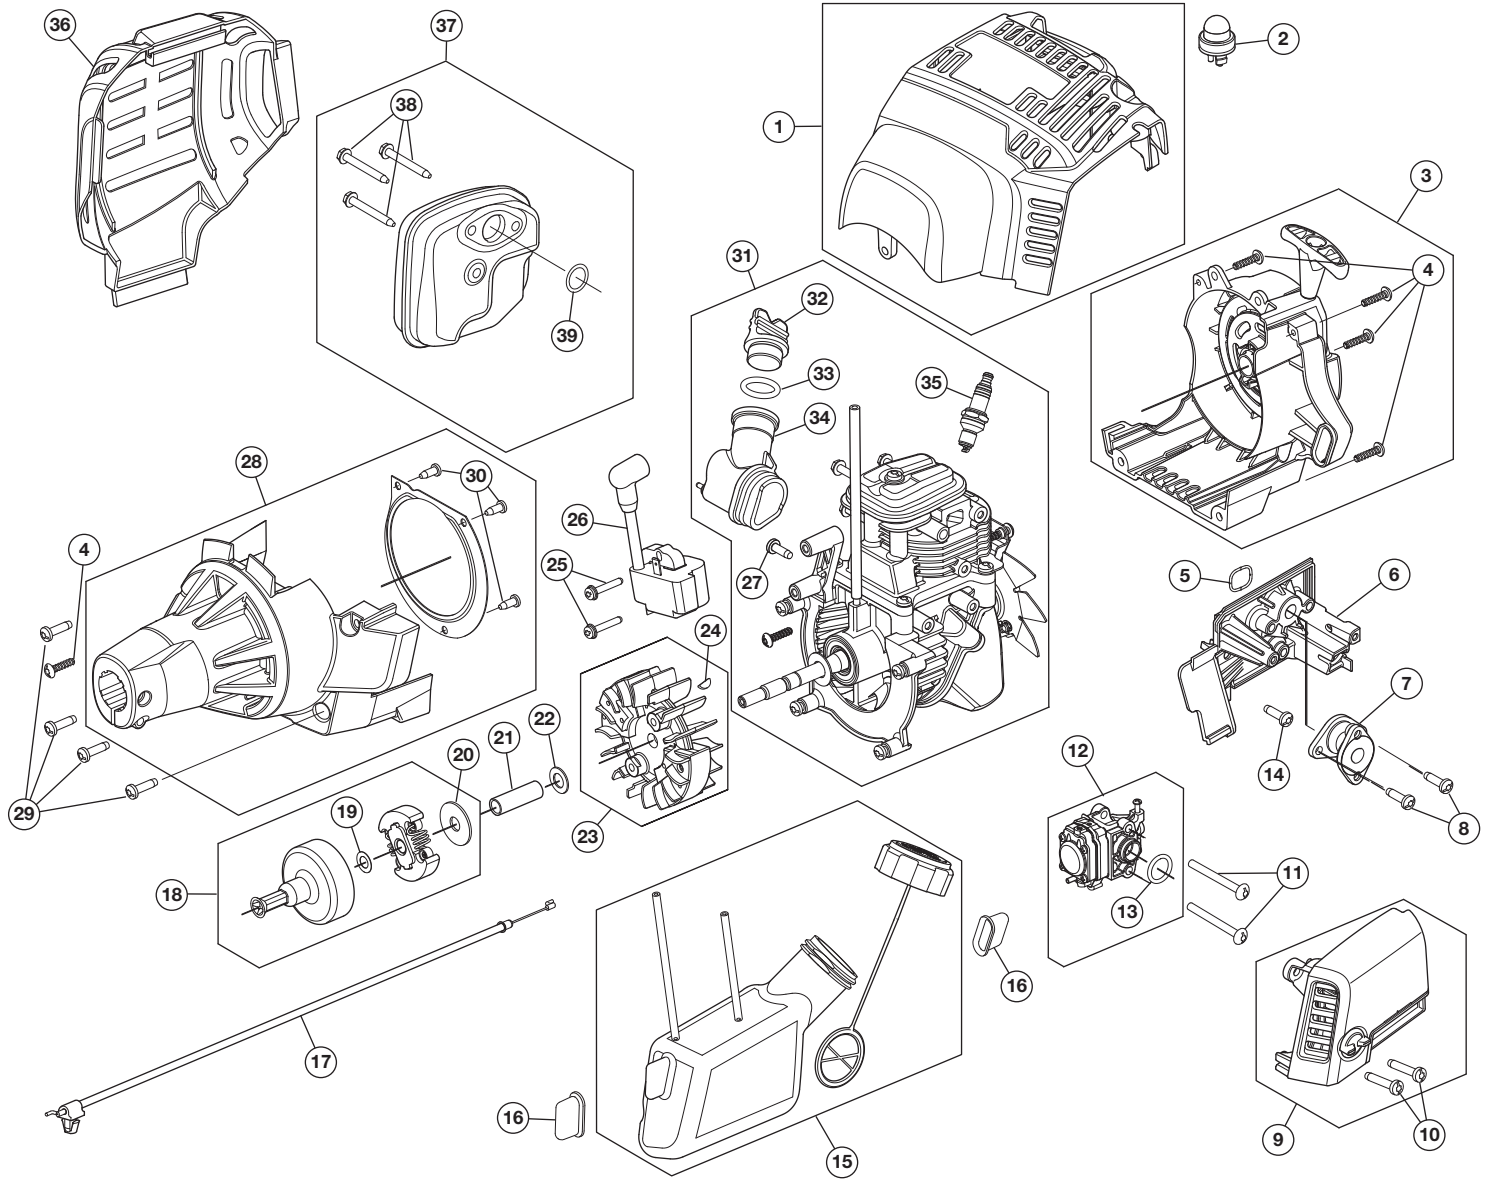

REPLACEMENT PARTS - MODEL TB685 EC

4-CYCLE TRIMMER

PPN 41CDZ68C766

Item	Part No.	Description	Item	Part No.	Description
1	753-08320	Top Housing Assembly	21	2557	Power Shaft Spacer
2	753-08319	Air Purge Primer	22	753-05533	Thrust Washer
3	753-08667	Starter Housing Assembly	23	753-06246	Flywheel Assembly
4	710-04194	Screw	24	714-04016	Key
5	721-04466	O-Ring	25	710-06224	Screw
6	731-10184A	Intake Port	26	753-08210	Module Assembly
7	753-08053	Boot Assembly	27	9054	Screw
8	710-06238	Screw	28	753-08322	Clutch Cover Assembly
9	753-08304	Air Cleaner Assembly	29	710-06284	Screw
10	753-06470	Screw	30	1755	Screw
11	710-06003	Screw	31	753-08670	Shortblock Assembly
12	753-08323	Carburetor Assembly	32	731-08920A-9	Oil Fill Plug
13	791-181751	O-Ring	33	721-04509	O-Ring
14	791-181003	Screw	34	753-08204	Oil Fill Tube
15	753-08325	Fuel Tank Assembly	35	794-00082	Spark Plug
16	753-05259	Fuel Tank Pad	36	731-08903-1	Muffler Housing
17	753-06167	Lead Wire	37	753-08324	Muffler Assembly
18	753-08114	Clutch Assembly	38	753-05246	Screw
19	791-182569	Thrust Washer	39	721-04508	Muffler Gasket
20	9162-1	Clutch Washer			