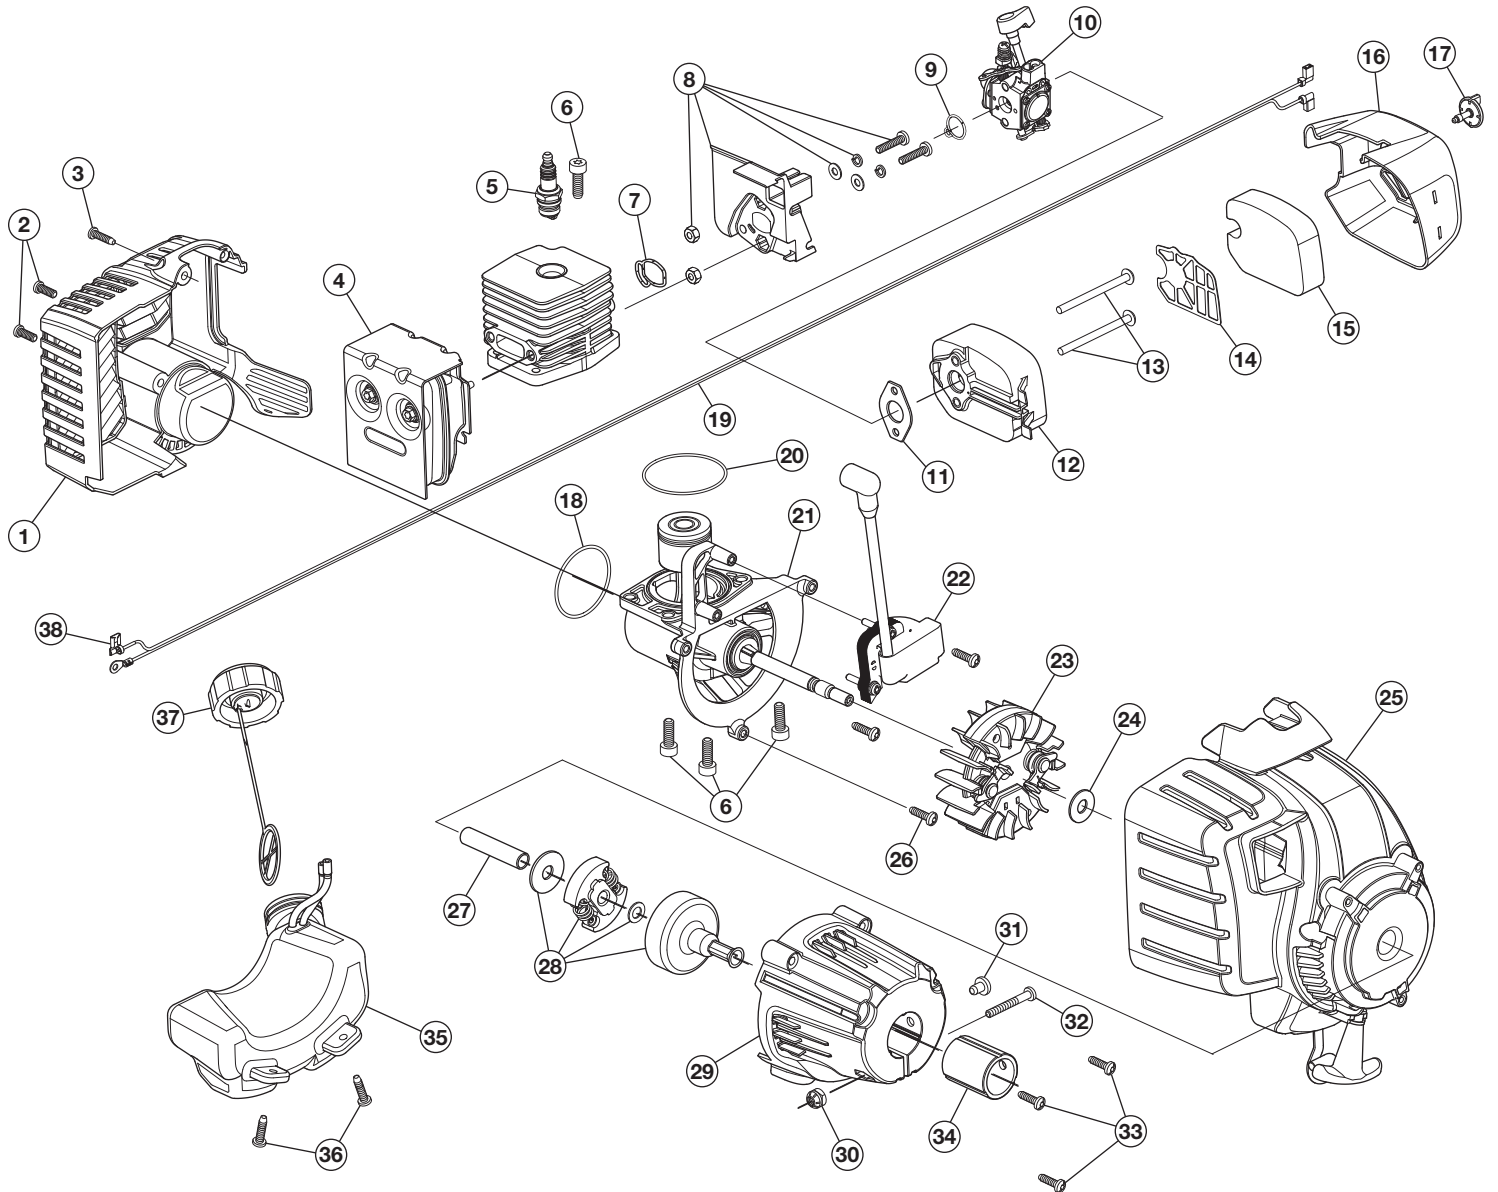

REPLACEMENT PARTS - MODEL TB225

2-CYCLE CULTIVATOR

PPN 21BK225G766

Item	Part No.	Description
1	753-06833	Rear Housing (includes 1, 2 & 19)
2	791-181862	Screw
3	791-181345	Screw
4	753-06792	Muffler
5	753-06847	Spark Plug
6	791-182723	Screw
7	753-06184	O-Ring
8	753-06189	Insulator Assembly (includes 8 & 10)
9	753-06185	O-Ring
10	753-06288	Carburetor
11	753-06253	Gasket
12	753-06916	Air Cleaner Base
13	753-05253	Screw
14	753-06835	Plate
15	753-06836	Filter
16	753-06837	Air Cleaner Cover
17	753-08008	Screw
18	753-06174	O-Ring
19	753-06839	Lead Wire

Item	Part No.	Description
20	753-06275	O-Ring
21	753-06841	Shortblock (includes 6, 7, 21 & 23)
22	753-06840	Module
23	753-06175	Flywheel
24	753-06247	Washer
25	753-06842	Starter Housing
26	791-181862	Screw
27	753-06218	Spacer
28	753-05860	Clutch Assembly
29	753-06843	Clutch Cover
30	1757	Nut
31	753-06844	Bolt
32	9689A	Screw
33	791-181345	Screw
34	753-06845	Spacer, Rubber
35	753-06846	Fuel Tank (includes 37 & 38)
36	9206A	Fuel Tank Screw
37	791-182612	Fuel Tank Cap
38	791-182405	Switch

REPLACEMENT PARTS - MODEL TB225

2-CYCLE CULTIVATOR

PPN 21BK225G766

Item	Part No.	Description
1	753-04044	Foam Grip
2	753-05940	Spring
3	753-06808	Throttle
4	753-06319	Handle
5	753-06831	Throttle Cable
6	753-06832	Cap
7	10591	Eyelet Bolt
8	753-05527	Nut
9	791-182899	Bolt
10	753-04052	Washer
11	791-182677	Knob
12	753-06809	Handle
13	753-06813	Upper Bracket
14	753-04060	Screw
15	710-1026	Bolt
16	753-04052	Washer
17	753-04061	Nut
18	753-06814	Lower Bracket
19	753-04061	Nut
20	753-06817	Square Tube
21	714-04106	Clevis Pin
22	753-04057	Cotter Pin
23	753-04062	Cap
24	753-04437	Wheel (includes 23)
25	791-182910	Washer
26	753-06815	Spacer
27	753-06816	Axle
28	753-05985	Clip
29	753-05987	Tine (Left Inner, Right Outer)
30	753-05986	Tine (Left Outer, Right Inner)
31	791-182195	Screw
32	753-06063	Gearbox (includes 31)
33	710-0599	Screw
34	753-04499	Flex Shaft
35	753-06812	Tube (includes 34)
36	753-06810	Shield