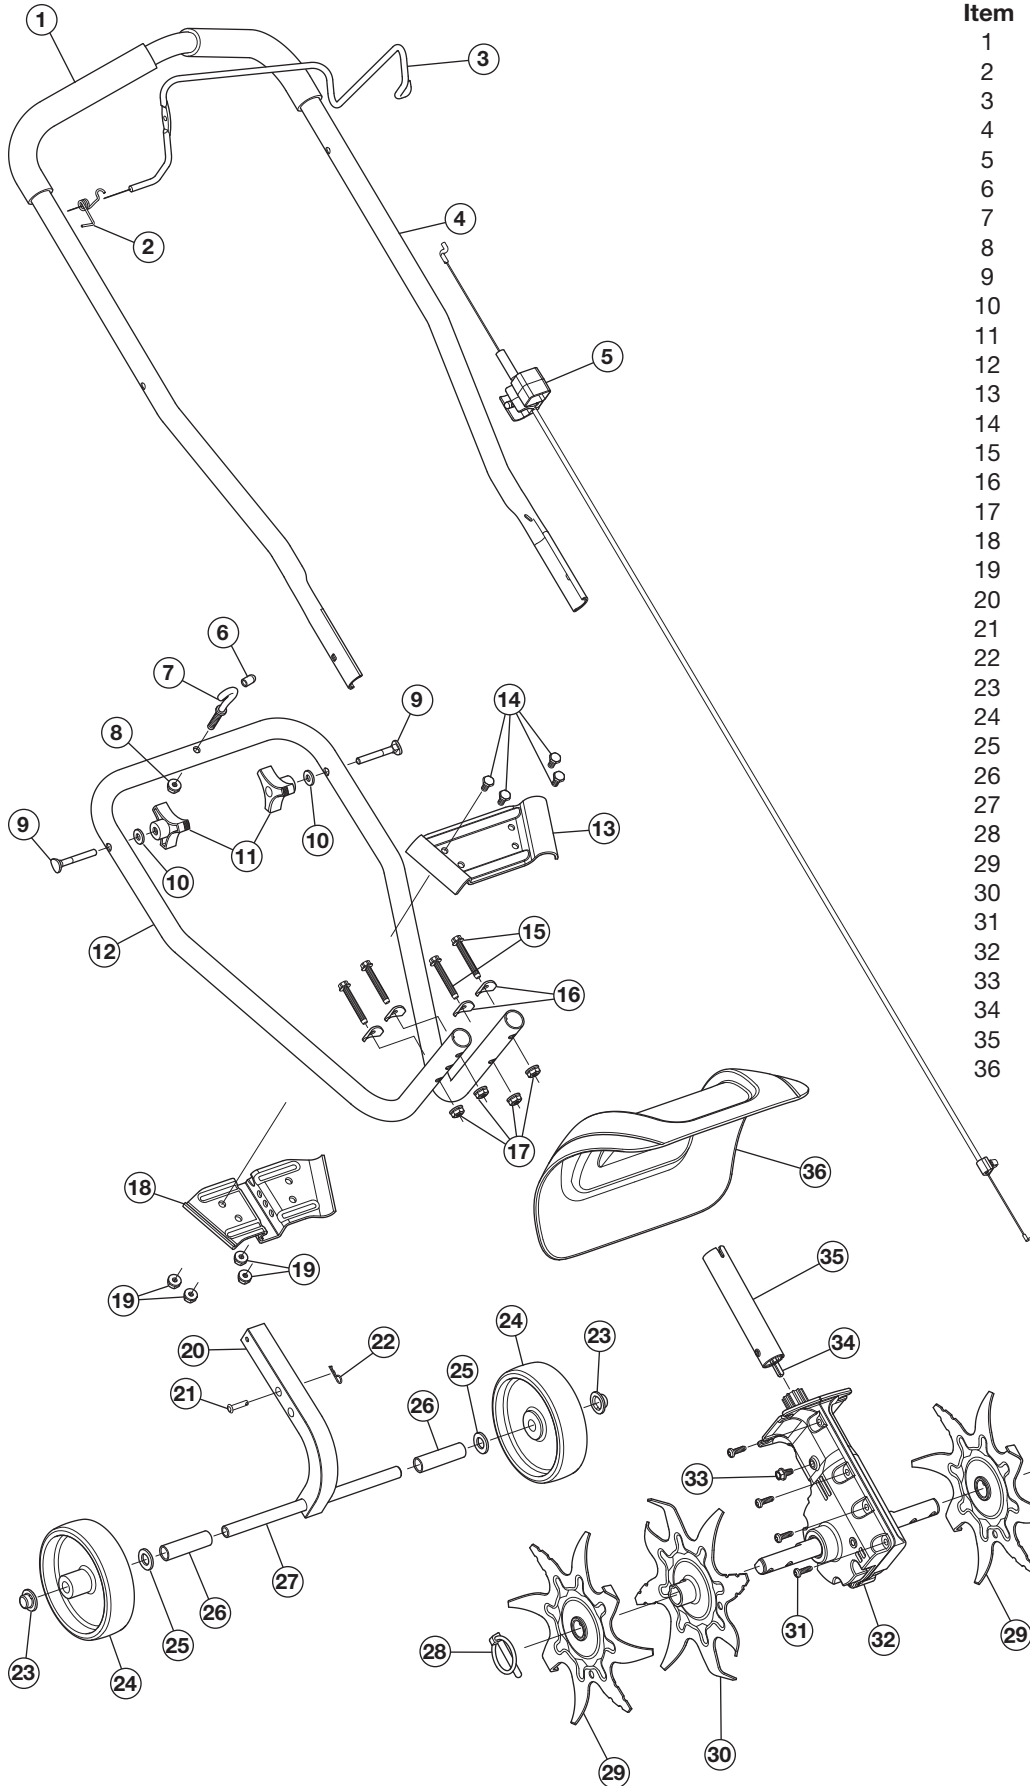

REPLACEMENT PARTS - MODEL TB225

2-CYCLE CULTIVATOR

PPN 21BK225G766

Item	Part No.	Description
1	753-06833	Rear Housing (includes 1, 2 & 19)
2	791-181862	Screw
3	791-181345	Screw
4	753-06792	Muffler
5	753-06847	Spark Plug
6	791-182723	Screw
7	753-06184	O-Ring
8	753-06189	Insulator Assembly (includes 8 & 10)
9	753-06185	O-Ring
10	753-06288	Carburetor
11	753-06253	Gasket
12	753-06916	Air Cleaner Base
13	753-05253	Screw
14	753-06835	Plate
15	753-06836	Filter
16	753-06837	Air Cleaner Cover
17	753-08008	Screw
18	753-06174	O-Ring
19	753-06839	Lead Wire

Item	Part No.	Description
20	753-06275	O-Ring
21	753-06841	Shortblock (includes 6, 7, 21 & 23)
22	753-06840	Module
23	753-06175	Flywheel
24	753-06247	Washer
25	753-06842	Starter Housing
26	791-181862	Screw
27	753-06218	Spacer
28	753-05860	Clutch Assembly
29	753-06843	Clutch Cover
30	1757	Nut
31	753-06844	Bolt
32	9689A	Screw
33	791-181345	Screw
34	753-06845	Spacer, Rubber
35	753-06846	Fuel Tank (includes 37 & 38)
36	9206A	Fuel Tank Screw
37	791-182612	Fuel Tank Cap
38	791-182405	Switch

REPLACEMENT PARTS - MODEL TB225

2-CYCLE CULTIVATOR

PPN 21BK225G766

Item	Part No.	Description
1	753-04044	Foam Grip
2	753-05940	Spring
3	753-06808	Throttle
4	753-06319	Handle
5	753-06831	Throttle Cable
6	753-06832	Cap
7	10591	Eyelet Bolt
8	753-05527	Nut
9	791-182899	Bolt
10	753-04052	Washer
11	791-182677	Knob
12	753-06809	Handle
13	753-06813	Upper Bracket
14	753-04060	Screw
15	710-1026	Bolt
16	753-04052	Washer
17	753-04061	Nut
18	753-06814	Lower Bracket
19	753-04061	Nut
20	753-06817	Square Tube
21	714-04106	Clevis Pin
22	753-04057	Cotter Pin
23	753-04062	Cap
24	753-04437	Wheel (includes 23)
25	791-182910	Washer
26	753-06815	Spacer
27	753-06816	Axle
28	753-05985	Clip
29	753-05987	Tine (Left Inner, Right Outer)
30	753-05986	Tine (Left Outer, Right Inner)
31	791-182195	Screw
32	753-06063	Gearbox (includes 31)
33	710-0599	Screw
34	753-04499	Flex Shaft
35	753-06812	Tube (includes 34)
36	753-06810	Shield