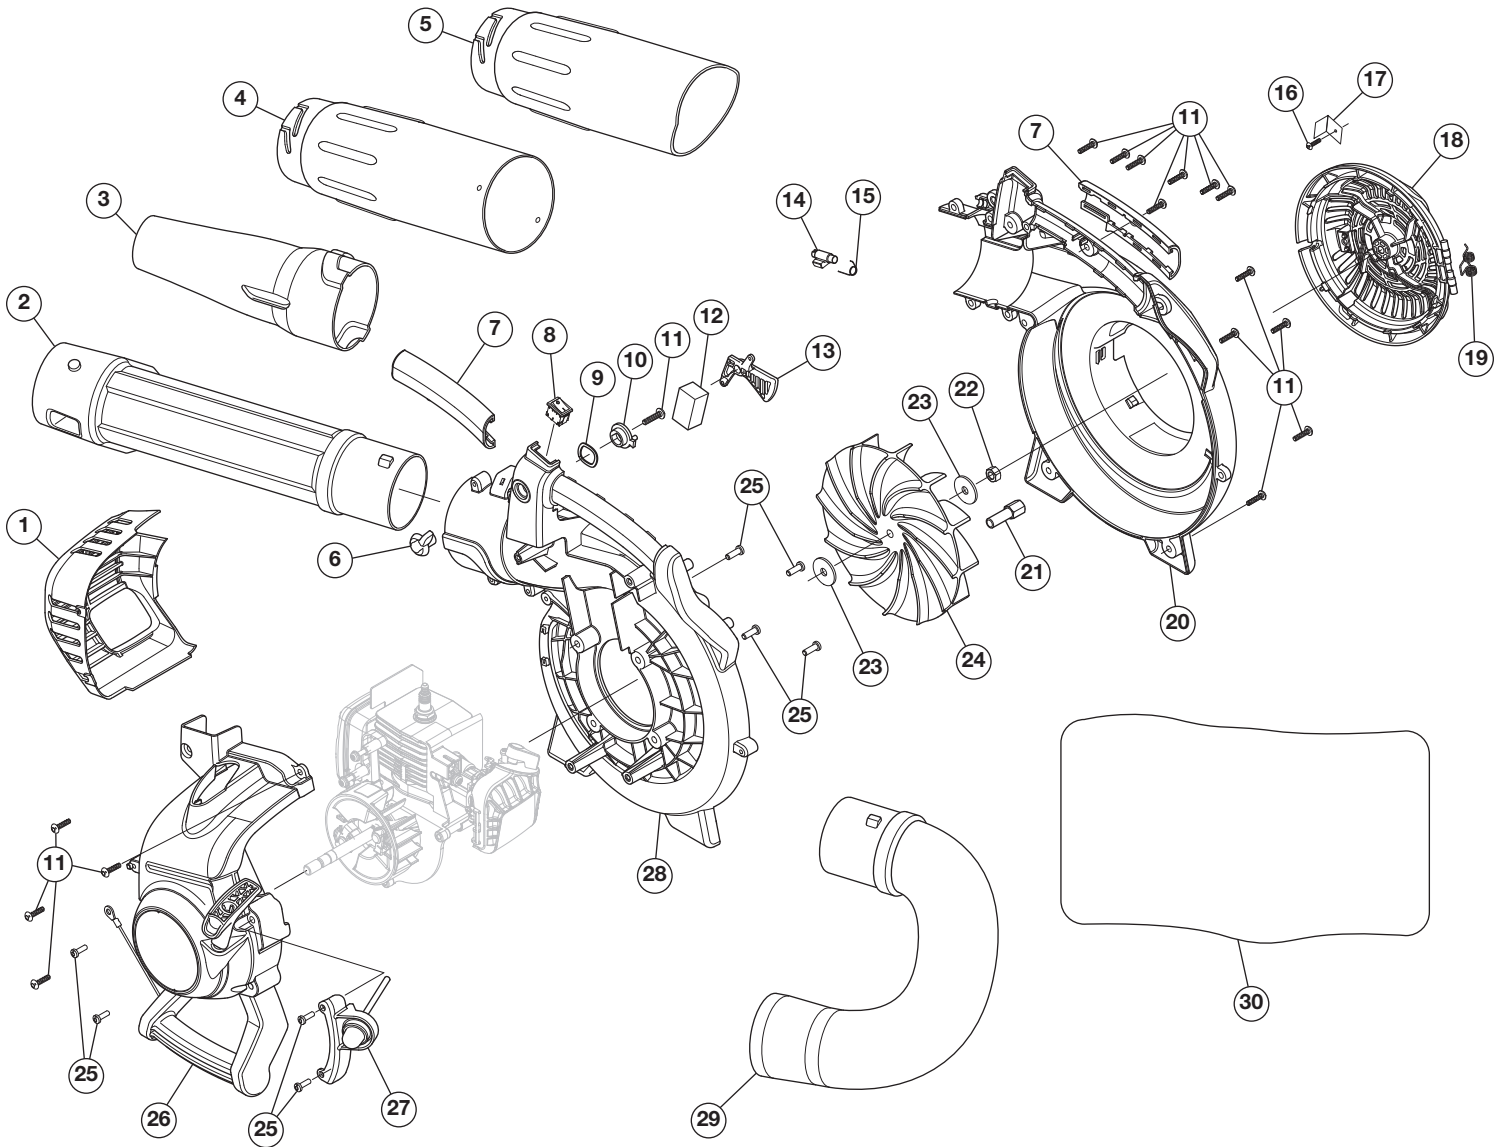

REPLACEMENT PARTS - MODEL TB27BV EC

ELECTRIC START CAPABLE 2-CYCLE BLOWER/VACUUM

PPN 41AS27VA766

Item	Part No.	Description	Item	Part No.	Description
1	753-06027	Muffler Assembly (includes 2 & 3)	12	753-05949	Lead Wire
2	753-06294	Muffler Screws	13	753-06690	Throttle Cable
3	753-05946	Muffler Gasket	14	753-06189	Insulator Assembly (includes 15)
4	753-09004	Shortblock Assembly (includes 5 - 11)	15	753-06185	Insulator O-Ring
5	753-06847	Spark Plug	16	753-08517	Carburetor Assembly (includes 17)
6	753-05703	Screw	17	753-06253	Carburetor Gasket
7	753-08516	Module Assembly	18	753-08507	Aircleaner Assembly (includes 19)
8	753-06827	Cylinder Gasket	19	9653	Air Filter
9	753-06175	Flywheel Assembly	20	753-06720	Fuel Tank Assembly (includes 21 & 22)
10	736-04107	Washer	21	710-04194	Screw
11	753-05687	Nut	22	791-182529	Fuel Cap

REPLACEMENT PARTS - MODEL TB27BV EC ELECTRIC START CAPABLE 2-CYCLE BLOWER/VACUUM

PPN 41AS27VA766

Item	Part No.	Description
1	753-06694	Muffler Cover Assembly (includes 11)
2	753-05936	Upper Tube
3	753-06000	Nozzle
4	753-06660	Upper Vac Tube
5	753-06661	Lower Vac Tube
6	753-05932	Outer Trigger Lock
7	753-05919	Handle Grips
8	791-182405	Switch
9	753-05925	Wavey Washer
10	753-05924	Inner Trigger Lock
11	753-04194	Screw
12	753-05254	Air Filter
13	753-05930	Throttle Trigger
14	753-05926	Latch Tube
15	753-05939	Latch Spring

Item	Part No.	Description
16	1755	Screw
17	753-06696	Door Lock
18	753-06716	Intake Cover
19	753-05918	Spring
20	753-06679	Impeller Housing
21	753-06700	Adapter
22	753-06701	Nut
23	753-05928	Washer
24	753-06807	Impeller
25	791-181862	Screw
26	753-08679	Engine Cover Assembly (includes 11 & 25)
27	753-08521	Remote Primer Bracket
28	753-06693	Impeller Housing
29	753-06658	Elbow
30	753-06659	Bag