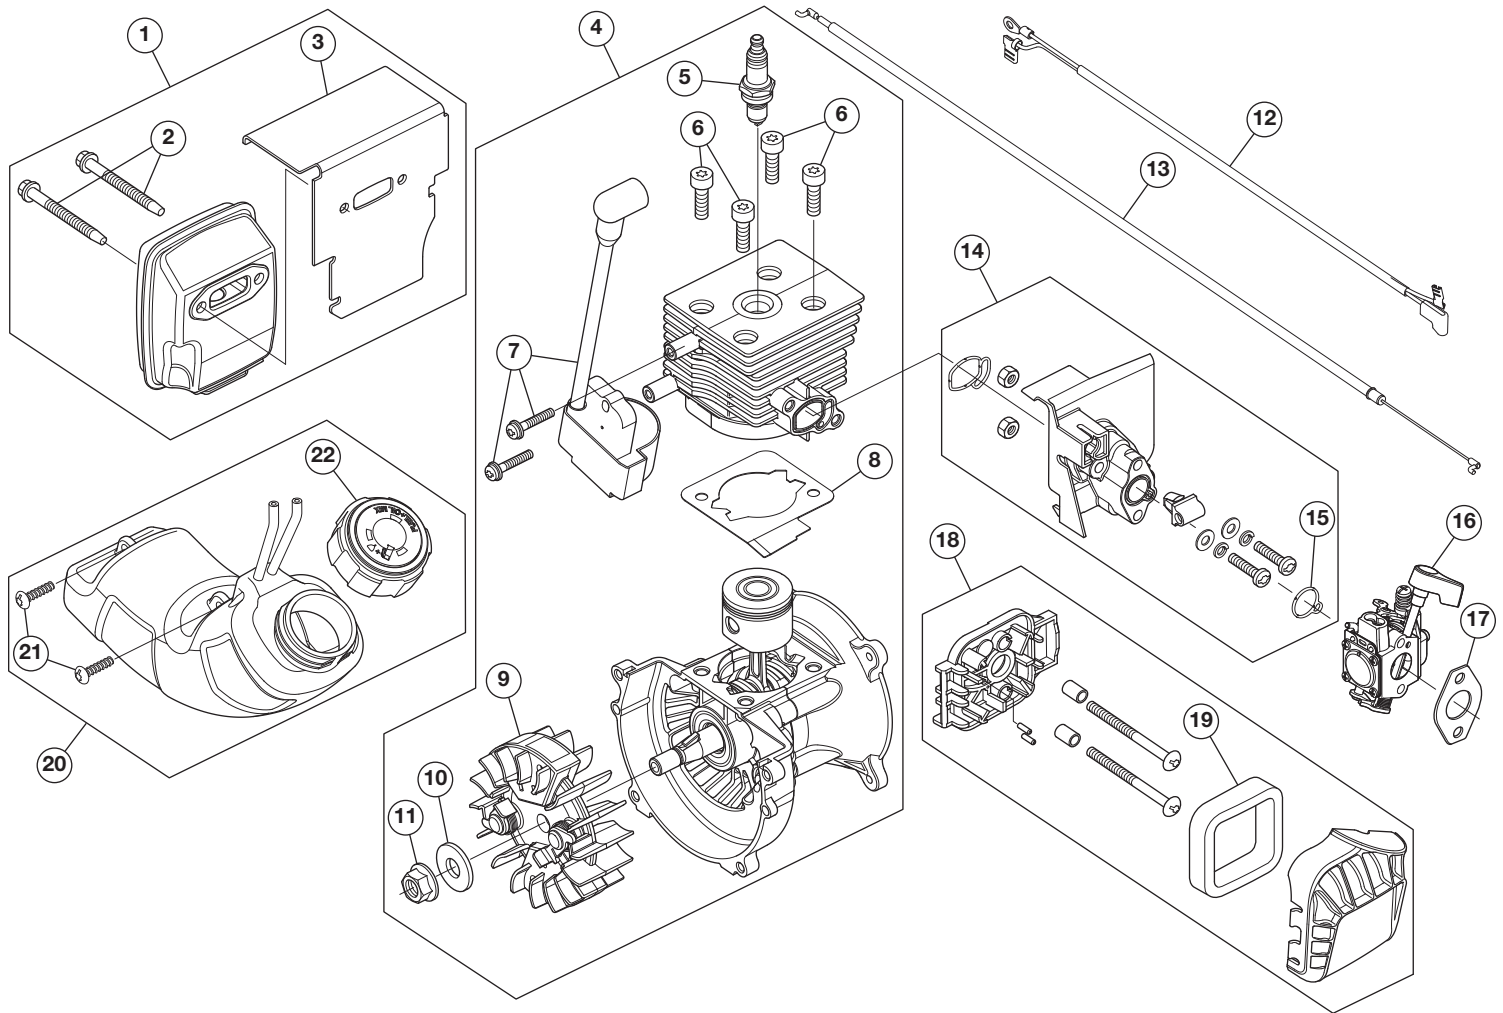

REPLACEMENT PARTS - MODEL TB27BV EC

ELECTRIC START CAPABLE 2-CYCLE BLOWER/VACUUM

PPN 41AS27VA766

Item	Part No.	Description	Item	Part No.	Description
1	753-06027	Muffler Assembly (includes 2 & 3)	12	753-05949	Lead Wire
2	753-06294	Muffler Screws	13	753-06690	Throttle Cable
3	753-05946	Muffler Gasket	14	753-06189	Insulator Assembly (includes 15)
4	753-09004	Shortblock Assembly (includes 5 - 11)	15	753-06185	Insulator O-Ring
5	753-06847	Spark Plug	16	753-08517	Carburetor Assembly (includes 17)
6	753-05703	Screw	17	753-06253	Carburetor Gasket
7	753-08516	Module Assembly	18	753-08507	Aircleaner Assembly (includes 19)
8	753-06827	Cylinder Gasket	19	9653	Air Filter
9	753-06175	Flywheel Assembly	20	753-06720	Fuel Tank Assembly (includes 21 & 22)
10	736-04107	Washer	21	710-04194	Screw
11	753-05687	Nut	22	791-182529	Fuel Cap

REPLACEMENT PARTS - MODEL TB27BV EC ELECTRIC START CAPABLE 2-CYCLE BLOWER/VACUUM

PPN 41AS27VA766

Item	Part No.	Description
1	753-06694	Muffler Cover Assembly (includes 11)
2	753-05936	Upper Tube
3	753-06000	Nozzle
4	753-06660	Upper Vac Tube
5	753-06661	Lower Vac Tube
6	753-05932	Outer Trigger Lock
7	753-05919	Handle Grips
8	791-182405	Switch
9	753-05925	Wavey Washer
10	753-05924	Inner Trigger Lock
11	753-04194	Screw
12	753-05254	Air Filter
13	753-05930	Throttle Trigger
14	753-05926	Latch Tube
15	753-05939	Latch Spring

Item	Part No.	Description
16	1755	Screw
17	753-06696	Door Lock
18	753-06716	Intake Cover
19	753-05918	Spring
20	753-06679	Impeller Housing
21	753-06700	Adapter
22	753-06701	Nut
23	753-05928	Washer
24	753-06807	Impeller
25	791-181862	Screw
26	753-08679	Engine Cover Assembly (includes 11 & 25)
27	753-08521	Remote Primer Bracket
28	753-06693	Impeller Housing
29	753-06658	Elbow
30	753-06659	Bag