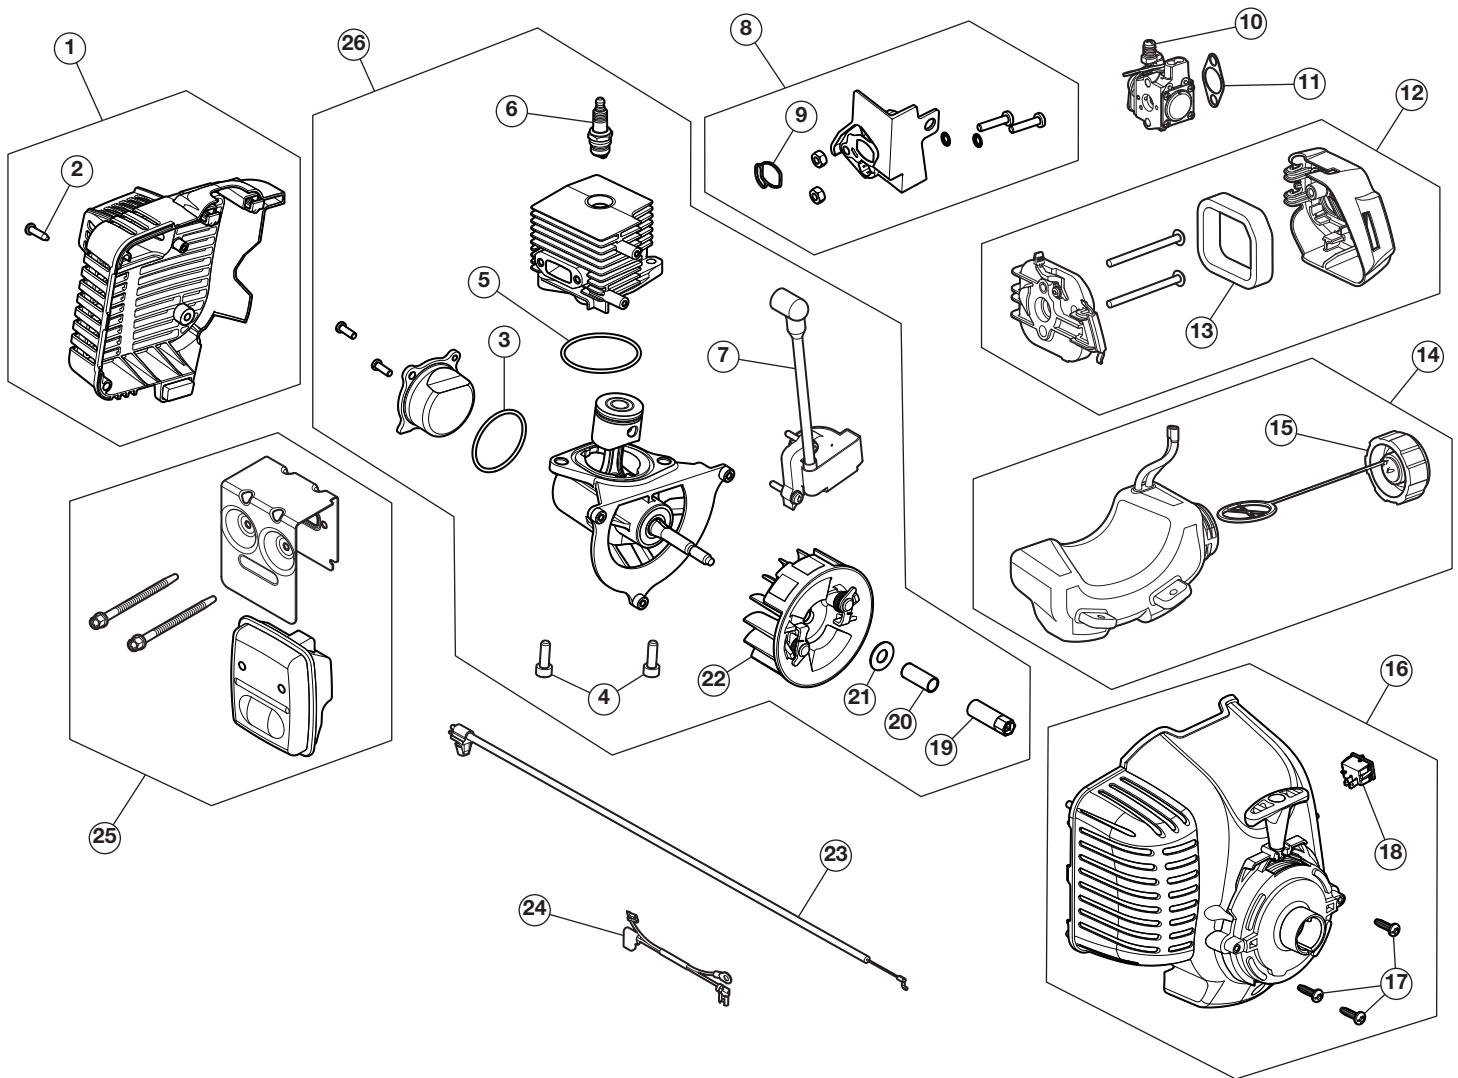

# REPLACEMENT PARTS - MODEL BL160

## 2-CYCLE TRIMMER

PPN 41AD180G965

Item	Part No.	Description	Item	Part No.	Description
1	753-09084	Rear Cover Assembly (includes 2)	16	753-09325	Starter Housing (includes 17 & 18)
2	791-181345	Cover Screw	17	791-182195	Housing Screw
3	753-09086	O-Ring	18	791-182405	Switch Assembly
4	710-06241	Crankcase Bolt	19	711-07481-1	Shaft Adapter
5	753-09085	Crankcase O-Ring	20	753-09087	Spacer
6	753-06847	Spark Plug	21	736-04481	Washer
7	753-09104	Module Assembly	22	753-09125	Flywheel Assembly
8	753-09105	Insulator Assembly (includes 9)	23	746-05451	Throttle Cable
9	721-04973	Insulator O-Ring	24	794-00127A	Lead Wires
10	753-06423	Carburetor	25	753-09144	Muffler Assembly
11	753-06253	Air Cleaner Gasket	26	753-09145	Short Block Assembly (includes Crankcase, Cylinder, Piston, 3 - 7 & 19 - 22)
12	753-09324	Air Cleaner Cover Assembly (includes 13)			
13	753-06417	Air Cleaner Filter			
14	753-08751	Fuel Tank Assembly (includes 15)			
15	791-182612	Fuel Tank Cap			

## 2-CYCLE TRIMMER

PPN 41AD180G965

Item	Part No.	Description
27	753-09146	Throttle Housing Assembly (includes 28)
28	731-13693	Throttle Trigger
29	753-09147	Upper Shaft Housing Assembly (includes 30)
30	753-06216	Upper Flexible Drive Shaft
31	710-06562	Screw
32	753-06198	D-Handle (includes 33)
33	753-06199	D-Handle Hardware
34	753-08686	Lower Shaft Housing Assembly
35	753-08360	Shield Assembly (includes 36 & 37)
36	753-04282	Shield Mounting Hardware
37	753-08355	Blade Assembly
38	753-06571	Gearbox Assembly (includes 39 - 44)
39	753-05698	Anti-Rotation Screw
40	753-04284	Outer Spool Assembly (includes 41)
41	791-610660	Retainer
42	791-610317B	Spring
43	753-1155	Inner Reel
44	791-153066B	Bump Head Knob Assembly