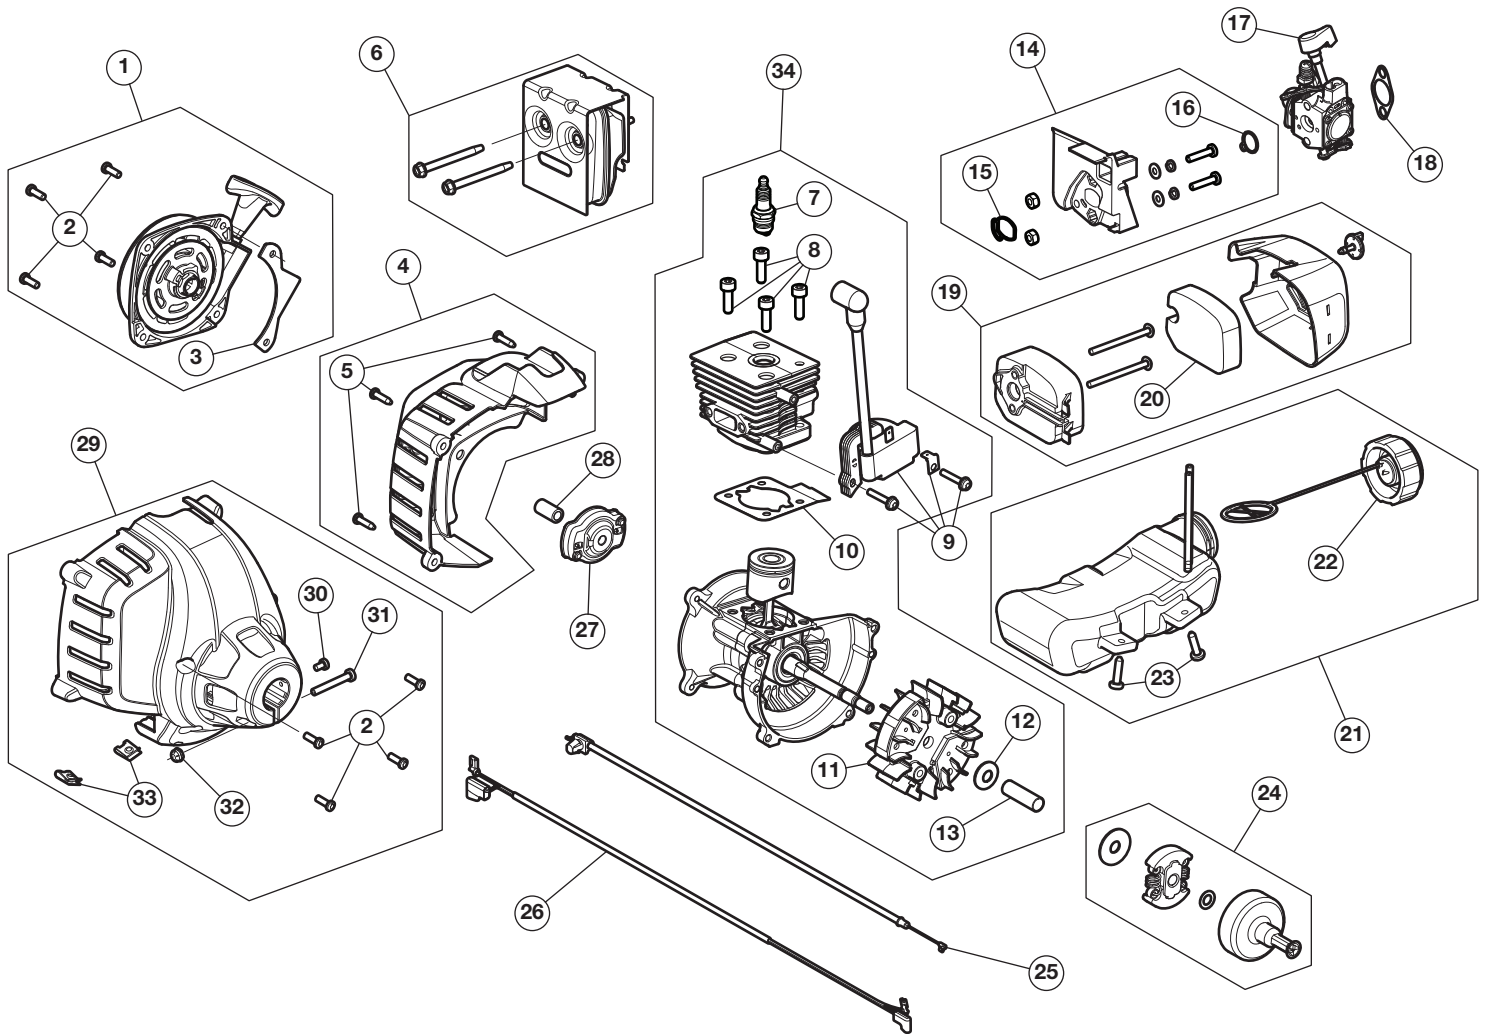

REPLACEMENT PARTS - MODEL TB27 BC 2-CYCLE BRUSHCUTTER / TRIMMER

PPN 41BD27BA766

Item	Part No.	Description	Item	Part No.	Description
1	753-06829	Starter Assembly (includes 2 & 3)	18	753-06253	Carburetor Gasket
2	791-181862	Starter Screw	19	753-06953	Air Cleaner Assembly (includes 20)
3	753-06244	Starter Assembly Guard (includes 2)	20	753-06954	Air Cleaner Filter
4	753-06245	Rear Engine Cover (includes 5)	21	753-06250	Fuel Tank Assembly (includes 22 & 23)
5	791-181345	Cover Screw	22	753-06857	Fuel Tank Cap
6	753-08745	Muffler Assembly	23	791-181930	Fuel Tank Screw
7	753-06847	Spark Plug	24	753-05860	Clutch Assembly
8	710-04715	Cylinder Bolt	25	946-04824	Throttle Cable
9	753-06892	Module Assembly	26	753-05877	Lead Wires
10	753-06827	Cylinder Gasket	27	753-06091	Pawl Assembly
11	753-06246	Flywheel Assembly	28	753-06104	Adapter
12	753-06247	Washer	29	753-06249	Clutch Cover Assem. (incl. 2, 30 - 33)
13	753-06248	Spacer	30	791-182519	Anti-rotation Screw
14	753-06189	Insulator Assembly (includes 15 & 16)	31	753-04003	Clamp Screw
15	753-06184	Insulator O-Ring	32	712-0161	Clamp Nut
16	753-06185	Carburetor O-Ring	33	791-182366	U-shaped Nut
17	753-08984	Carburetor	34	753-08582	Short Block Assembly (includes 7 - 13)