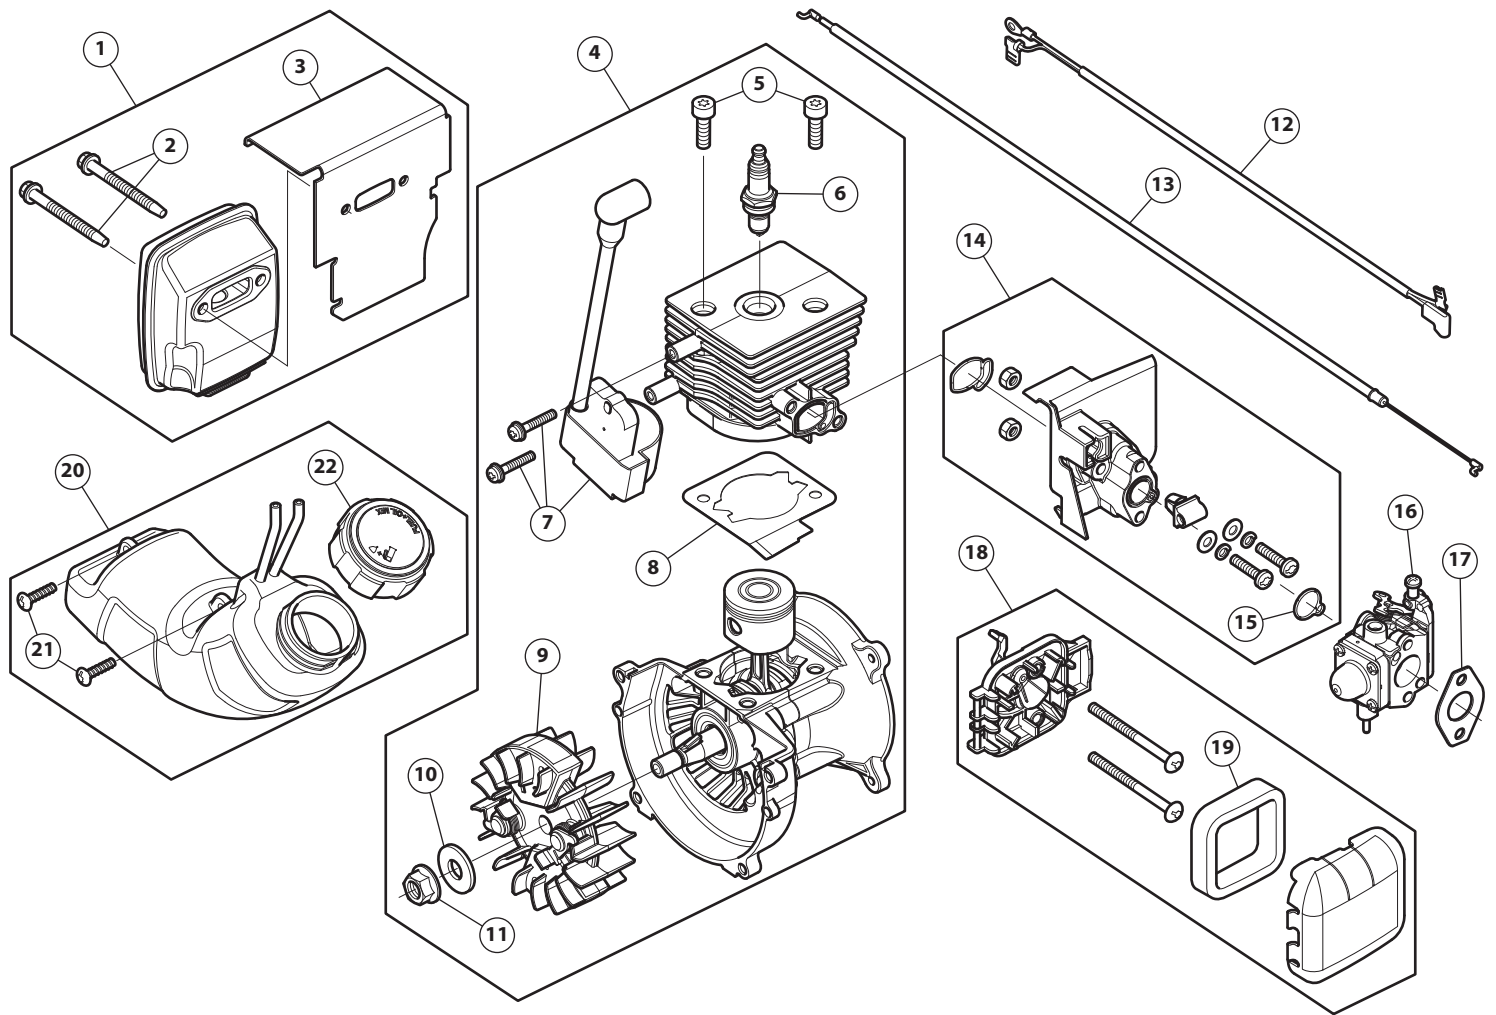

# REPLACEMENT PARTS - MODEL TB272V

## 2-CYCLE BLOWER / VACUUM

PPN 41AR272V766

| Item | Part No.  | Description                           | Item | Part No.   | Description                           |
|------|-----------|---------------------------------------|------|------------|---------------------------------------|
| 1    | 753-06027 | Muffler Assembly (includes 2 & 3)     | 12   | 753-05949  | Lead Wire                             |
| 2    | 753-06294 | Muffler Screws                        | 13   | 753-06690  | Throttle Cable                        |
| 3    | 753-05946 | Muffler Gasket                        | 14   | 753-06189  | Insulator Assembly (includes 15)      |
| 4    | 753-06687 | Shortblock Assembly (includes 5 - 11) | 15   | 753-06185  | Insulator O-Ring                      |
| 5    | 710-04715 | Screw                                 | 16   | 753-08637  | Carburetor Assembly (includes 17)     |
| 6    | 753-06847 | Spark Plug                            | 17   | 753-06253  | Carburetor Gasket                     |
| 7    | 753-06443 | Module Assembly                       | 18   | 753-08636  | Air Cleaner Assembly (includes 19)    |
| 8    | 753-06827 | Cylinder Gasket                       | 19   | 791-181757 | Air Filter                            |
| 9    | 753-06175 | Flywheel Assembly                     | 20   | 753-06720  | Fuel Tank Assembly (includes 21 & 22) |
| 10   | 736-04107 | Washer                                | 21   | 710-04194  | Screw                                 |
| 11   | 712-04137 | Nut                                   | 22   | 753-06857  | Fuel Cap                              |