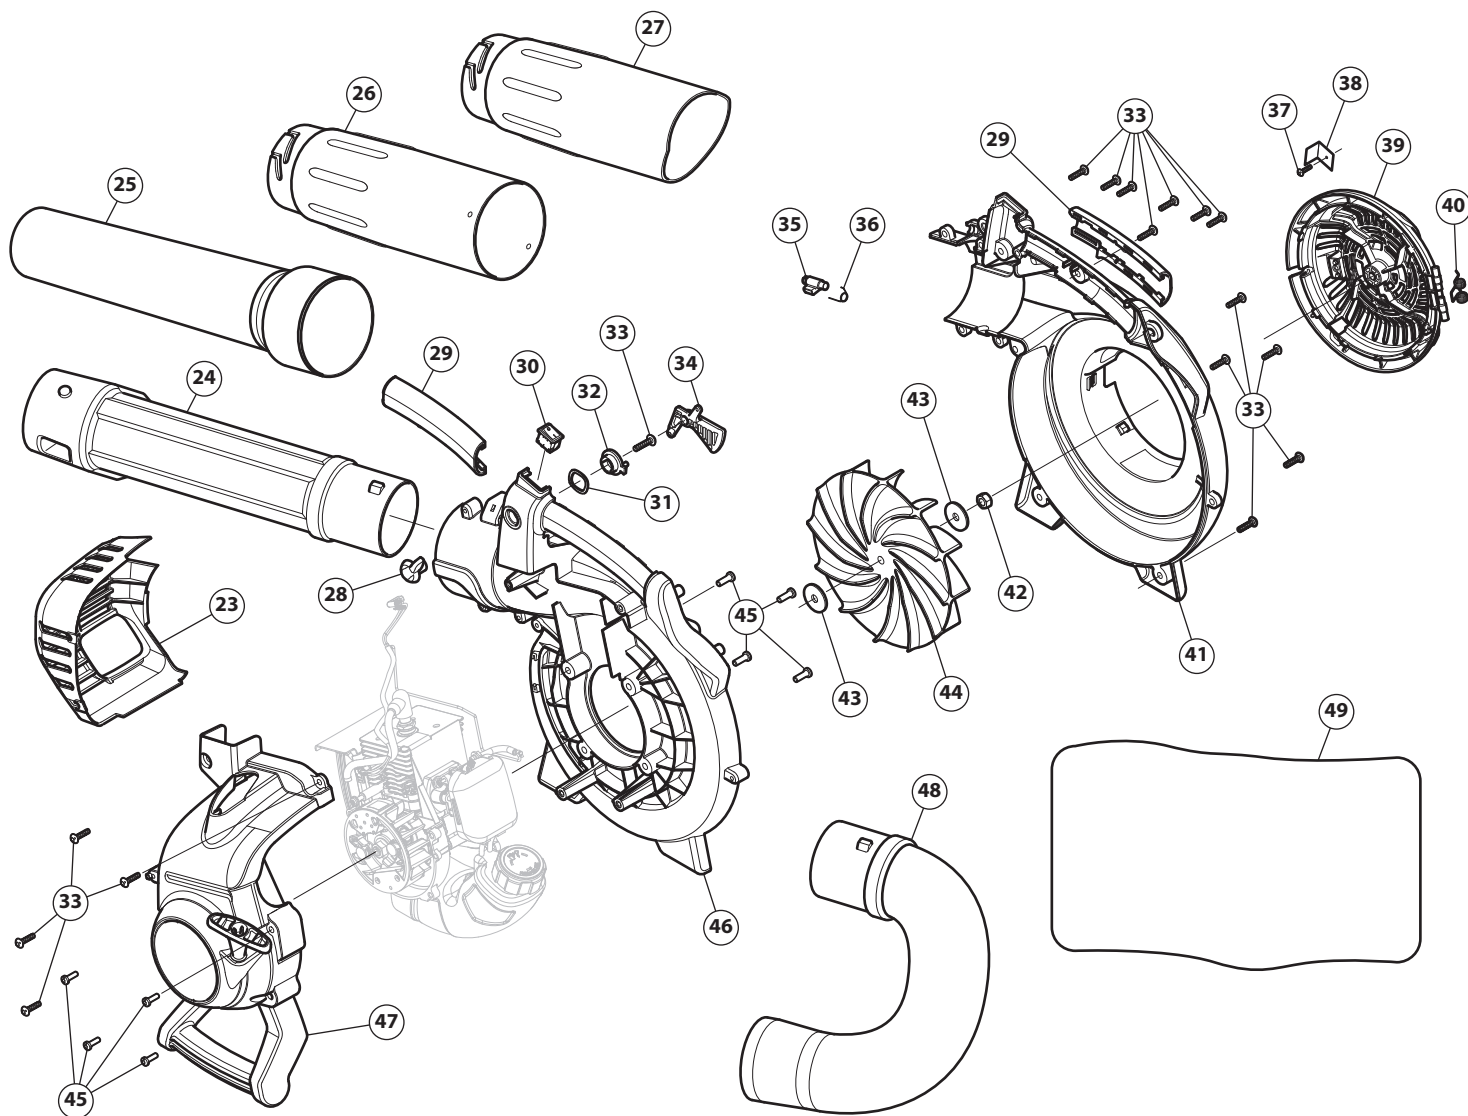

REPLACEMENT PARTS - MODEL TB272V

2-CYCLE BLOWER / VACUUM

PPN 41AR272V766

Item	Part No.	Description	Item	Part No.	Description
23	753-06694	Muffler Cover Assembly (includes 33)	37	1755	Screw
24	753-05936	Upper Blower Tube	38	753-06696	Door Lock
25	753-05937	Lower Blower Tube	39	753-06678	Intake Cover (includes 37 & 38)
26	753-06660	Upper Vacuum Tube	40	753-05918	Spring
27	791-180467	Lower Vacuum Tube	41	753-06679	Impeller Housing
28	753-05932	Outer Trigger Lock	42	912-0237	Nut
29	753-05919	Handle Grips	43	753-05928	Washer
30	791-182405	Switch	44	753-05929	Impeller
31	753-05925	Wavey Washer	45	791-181862	Screw
32	753-05924	Inner Trigger Lock	46	753-06693	Impeller Housing
33	710-04194	Screw	47	753-06695	Engine Cover Assembly (includes 33 & 45)
34	753-05930	Throttle Trigger	48	753-06658	Elbow Tube
35	753-05926	Latch Tube	49	753-06659	Bag
36	753-05939	Latch Spring