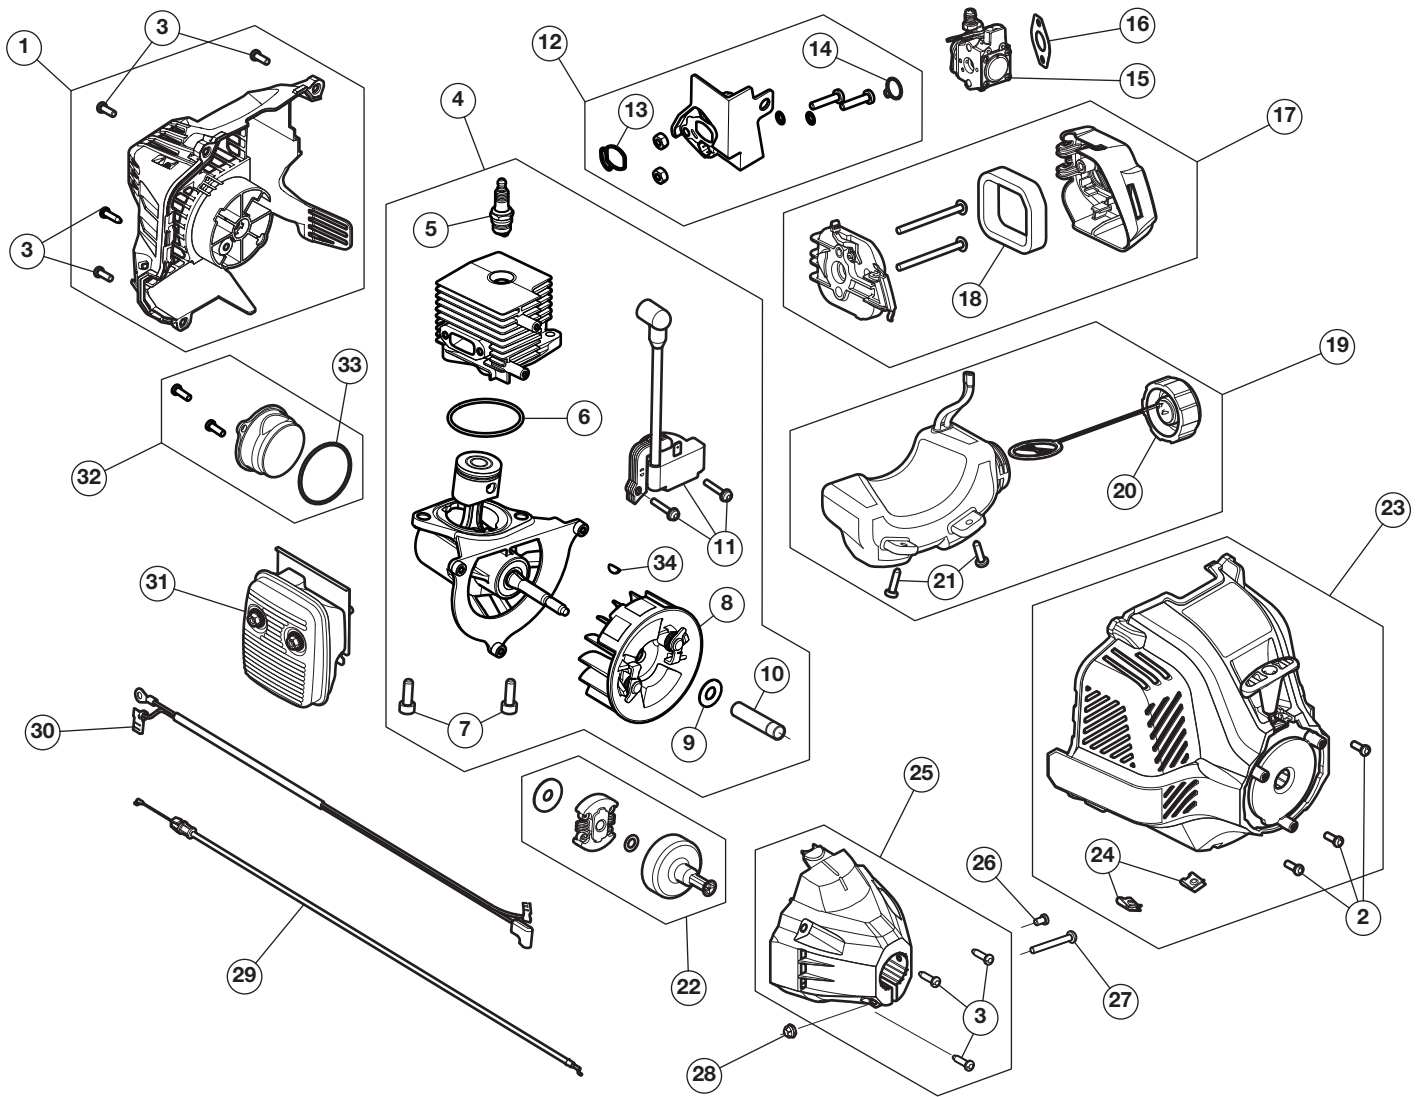

REPLACEMENT PARTS - TB22

2-CYCLE TRIMMER

PPN 41CDZ25C766

Item	Part No.	Description	Item	Part No.	Description
1	753-10406	Rear Cover Assembly (includes 2 & 3)	18	753-06417	Air Cleaner Filter
2	791-182195	Rear Housing Screw	19	753-06183	Fuel Tank Assembly (includes 20 & 21)
3	791-181345	Cover Screw	20	791-182612	Fuel Tank Cap
4	841-014182S	Short Block Assem. (includes 5 - 11 & 34)	21	791-181930	Fuel Tank Screw
5	753-06847	Spark Plug	22	753-05860	Clutch Assembly
6	753-09085	Crankcase O-Ring	23	841-014381S	Starter Housing (includes 2 & 24)
7	710-06241	Crankcase Bolt	24	791-182366	U-shaped Nut
8	753-09125	Flywheel Assembly	25	753-10405	Clutch Cover (includes 3)
9	753-06247	Washer	26	791-182519	Anti-rotation Screw
10	750-04434	Spacer	27	2986	Clamp Screw
11	753-10464	Module Assembly	28	712-0161	Clamp Nut
12	753-09105	Insulator Assembly (includes 13 & 14)	29	746-06311	Throttle Cable
13	721-04973	Insulator O-Ring	30	794-00244	Lead Wires
14	721-04972	Carburetor O-Ring	31	841-014184S	Muffler Assembly
15	753-06190	Carburetor	32	841-014301S	Crankcase Cover Assem. (includes 33)
16	753-06253	Carburetor Gasket	33	753-09086	O-Ring
17	753-10524	Air Cleaner Cover Assem. (includes 18)	34	914-04016	Flywheel Key