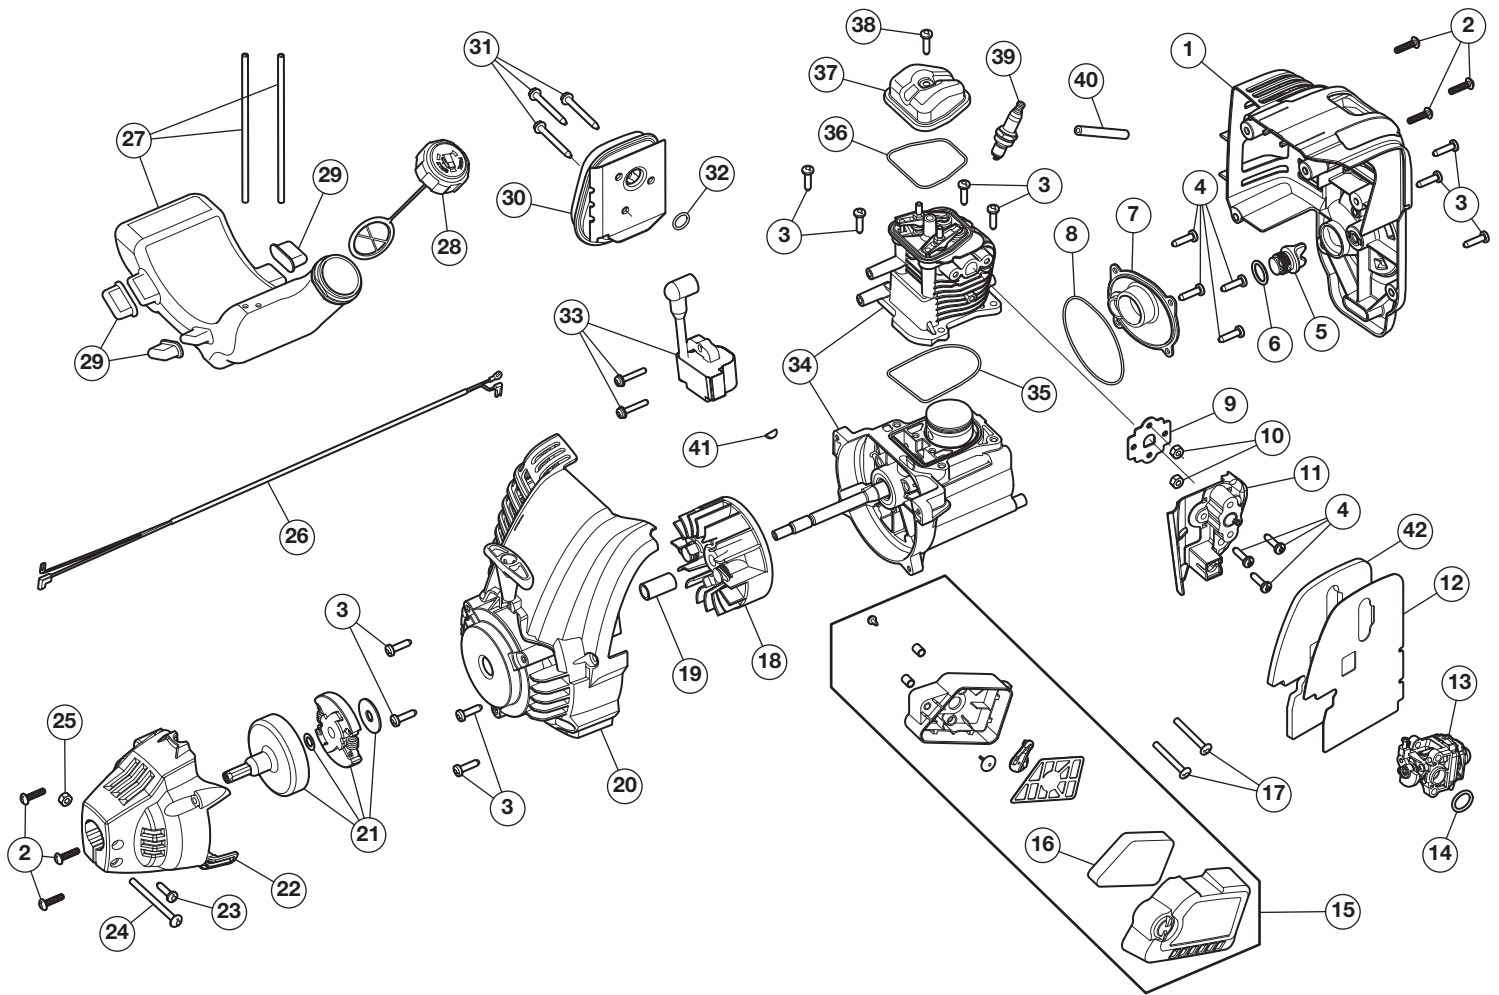

REPLACEMENT PARTS - MODEL TBC304

4-CYCLE CULTIVATOR

PPN 21AKC304766

Item	Part No.	Description	Item	Part No.	Description
1	753-06237	Engine Cover Assembly (includes 2 & 3)	22	753-05263	Clutch Cover (includes 2)
2	710-04194	Cover Screw	23	710-04165	Anti-Rotation Screw
3	710-04604	Starter Screw	24	9689A	Clamp Screw
4	791-181003	Screw	25	1757	Clamp Nut
5	753-05408	Oil Plug (includes 6)	26	753-05785	Lead Wires
6	791-182290	Oil Plug O-Ring	27	753-06797	Fuel Tank Assembly (includes 28)
7	753-06259	Crank Case Cover	28	753-1229	Fuel Tank Cap
8	753-05238	Crank Case Cover O-Ring	29	753-05259	Fuel Tank Pads
9	753-05247	Insulator Gasket	30	753-06238	Muffler Assembly (includes 31 & 32)
10	712-04099	Insulator Nut	31	710-04809	Muffler Screw
11	841-020801S	Insulator (includes 12)	32	753-05244	Muffler Gasket
12	753-06948	Carburetor Gasket	33	753-09885	Module Assembly
13	751-16046-4	Carburetor (with Primer)	34	841-021441S	Shortblock Assembly (includes 3-8, 35-39)
14	791-181751	Carburetor O-Ring	35	753-05910	Cylinder O-Ring
15	841-034692S	Air Cleaner Cover Assembly (includes 16)	36	753-05902	Rocker Cover O-Ring
16	753-05996	Air Filter	37	753-05901	Rocker Cover
17	710-04517	Air Filter Screw	38	792-9057	Rocker Cover Screw
18	753-06221	Flywheel Assembly	39	794-00082	Spark Plug
19	750-04434	Spacer	40	753-10205	Breather Hose
20	841-020981S	Starter Housing Assembly (includes 3)	41	914-04016	Flywheel Key
21	753-06281	Clutch Assembly	42	753-06949	Heat Shield