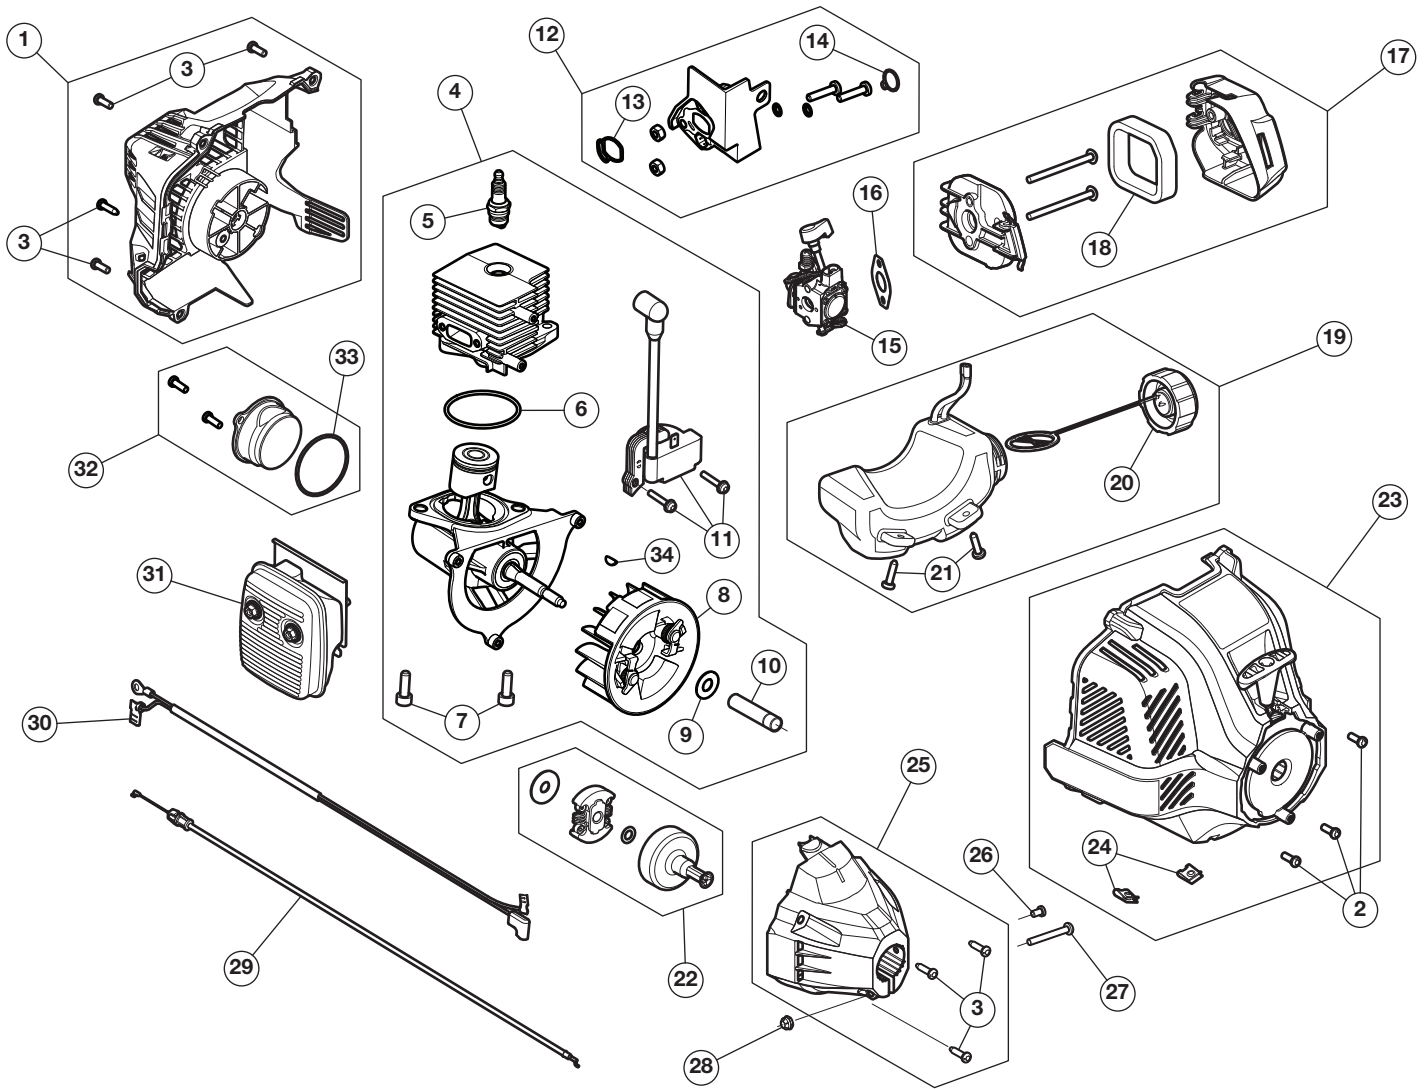

REPLACEMENT PARTS - MODEL TB25CH

2-CYCLE TRIMMER

PPN 41AD25CH766

Item	Part No.	Description	Item	Part No.	Description
1	753-10406	Rear Cover Assembly (includes 2 & 3)	18	753-06417	Air Cleaner Filter
2	791-182195	Rear Housing Screw	19	753-06183	Fuel Tank Assembly (includes 20 & 21)
3	710-04194	Cover Screw	20	791-182612	Fuel Tank Cap
4	841-014182S	Short Block Assem. (incl. 5 - 11, 32 & 34)	21	791-181930	Fuel Tank Screw
5	753-06847	Spark Plug	22	753-05860	Clutch Assembly
6	753-09085	Crankcase O-Ring	23	841-014381S	Starter Housing (includes 2 & 24)
7	710-06241	Crankcase Bolt	24	791-182366	U-shaped Nut
8	753-09125	Flywheel Assembly	25	753-10405	Clutch Cover (includes 3)
9	753-06247	Washer	26	791-182519	Anti-rotation Screw
10	750-04434	Spacer	27	2986	Clamp Screw
11	753-10464	Module Assembly	28	712-0161	Clamp Nut
12	753-09105	Insulator Assembly (includes 13 & 14)	29	746-06311	Throttle Cable
13	753-06184	Insulator O-Ring	30	794-00244	Lead Wires
14	721-04972	Carburetor O-Ring	31	841-014184S	Muffler Assembly
15	753-06288	Carburetor	32	841-014301S	Electric Starter Cover Assem. (includes 33)
16	753-06253	Carburetor Gasket	33	753-09086	O-Ring
17	753-10484	Air Cleaner Cover Assem. (includes 18)	34	914-04016	Flywheel Key

REPLACEMENT PARTS - MODEL TB25CH 2-CYCLE TRIMMER

PPN 41AD25CH766

Item	Part No.	Description
35	753-08344	Throttle Housing Assembly (includes 36 - 39)
36	731-08433C-10	Throttle Tigger Lock-Out
37	791-182405	Throttle Switch Assembly
38	731-04970B-10	Throttle Trigger
39	753-05007	Throttle Trigger Spring
40	753-06880	Upper Shaft Housing Assembly
41	753-08042	D-Handle (includes 42)
42	753-06040	D-Handle Bolt
43	753-1190	Split Boom Coupler Assembly (includes 44)
44	791-182057	Anti-Rotation Screw
45	731-08926	Hanger
46	753-06865	Lower Shaft Housing Assembly
47	753-04283	Shield Assembly (includes 48 & 49)
48	753-04282	Shield Mounting Hardware
49	791-180553	Blade Assembly
50	753-08169	Cutting Head Assembly (includes 51)
51	753-08170	Glide Cap
52	753-06866	Weed Wrap Cover