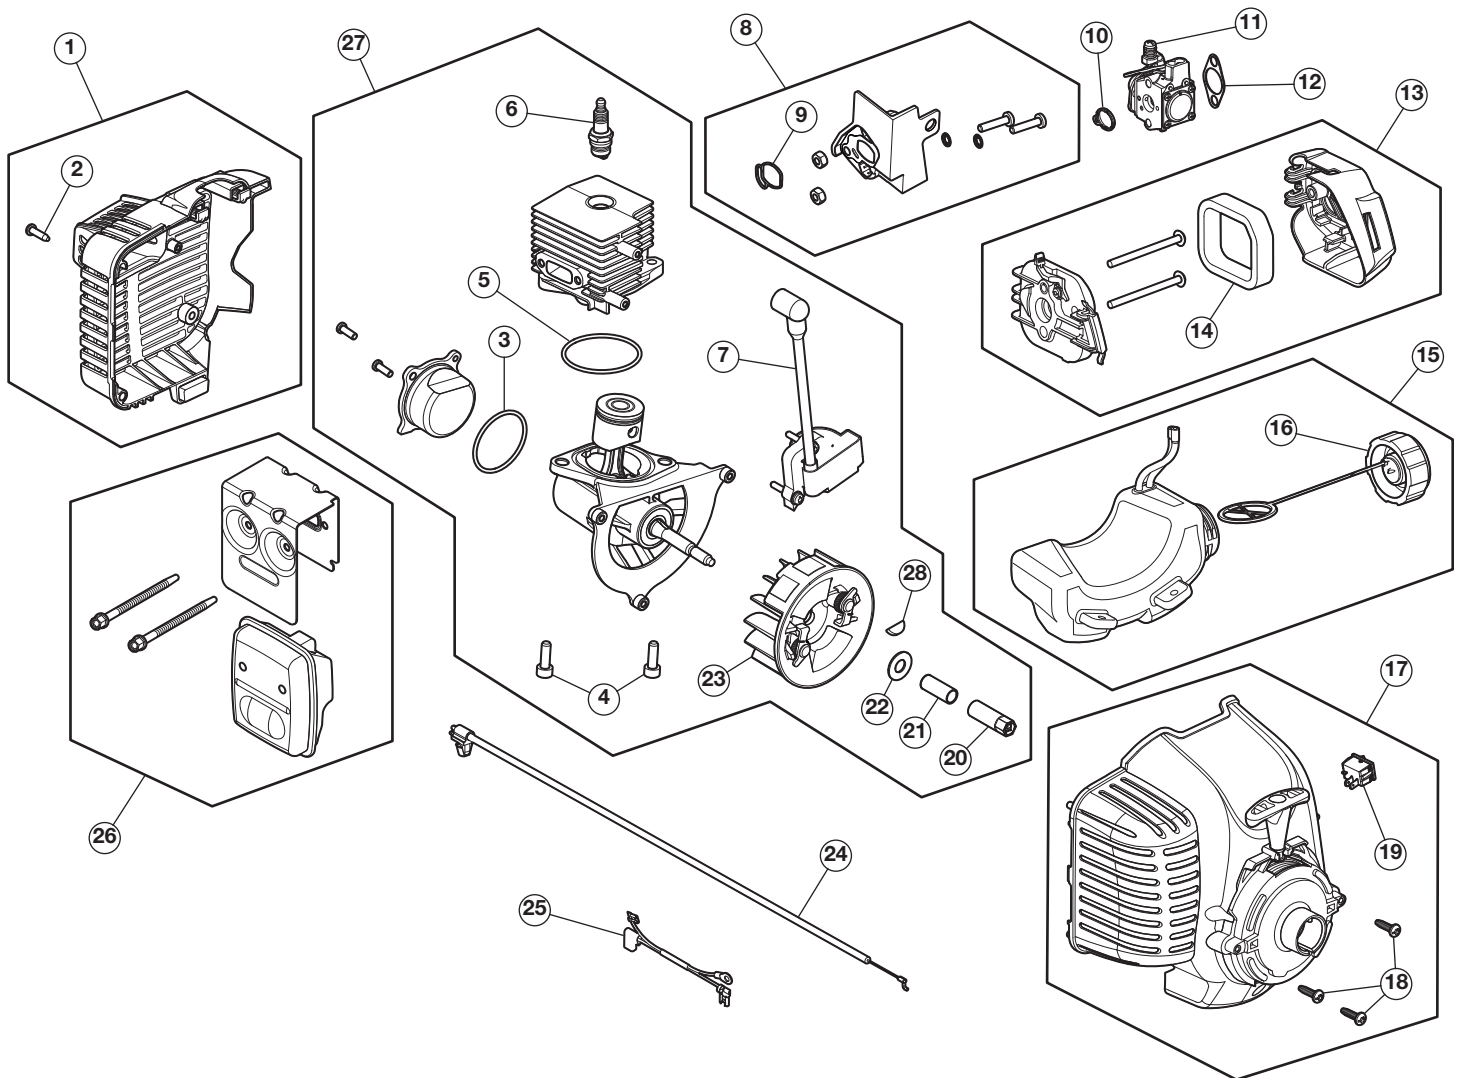

REPLACEMENT PARTS - MODEL TB25S

2-CYCLE TRIMMER

PPN 41AD25SS766

Item	Part No.	Description	Item	Part No.	Description
1	753-09084	Rear Cover Assembly (includes 2)	15	753-08751	Fuel Tank Assembly (includes 16)
2	710-04194	Cover Screw	16	791-182612	Fuel Tank Cap
3	753-09086	O-Ring	17	841-014023S	Starter Housing (includes 18 & 19)
4	710-06241	Crankcase Bolt	18	791-182195	Housing Screw
5	753-09085	Crankcase O-Ring	19	791-182405	Switch Assembly
6	753-06847	Spark Plug	20	711-07481-1	Shaft Adapter
7	753-09104	Module Assembly	21	753-09087	Spacer
8	753-09105	Insulator Assembly (includes 9)	22	753-06247	Washer
9	721-04973	Insulator O-Ring	23	753-09125	Flywheel Assembly
10	721-04972	Carburetor Seal	24	746-05451	Throttle Cable
11	753-06423	Carburetor	25	794-00184	Lead Wires
12	753-06253	Air Cleaner Gasket	26	753-09144	Muffler Assembly
13	753-09324	Air Cleaner Cover Assembly (includes 14)	27	753-09145	Short Block Assembly (includes Crankcase, Cylinder, Piston, 3 - 9, 20 - 23 & 28)
14	753-06417	Air Cleaner Filter	28	914-04016	Flywheel Key

REPLACEMENT PARTS - MODEL TB25S

2-CYCLE TRIMMER

PPN 41AD25SS766

Item	Part No.	Description
29	753-09146	Throttle Housing Assembly (includes 30)
30	731-13693	Throttle Trigger
31	753-09147	Upper Shaft Housing Assembly
32	753-06198	D-Handle (includes 33)
33	753-06199	D-Handle Hardware
34	710-06562	Screw
35	841-035572S	Lower Shaft Housing Assembly
36	711-06722	Lower Flexible Drive Shaft
37	753-08180	Gearbox Assembly (includes 38 - 40)
38	791-182519	Anti-rotation Screw
39	791-182195	Gearbox Mounting Hardware
40	748-05052	Cutting Head Driver
41	841-032093S	Shield Assembly (includes 42 & 43)
42	753-04282	Shield Mounting Hardware
43	753-08355	Blade Assembly
44	753-09785	Cutting Head Assembly (includes 45)
45	753-08170	Glide Cap