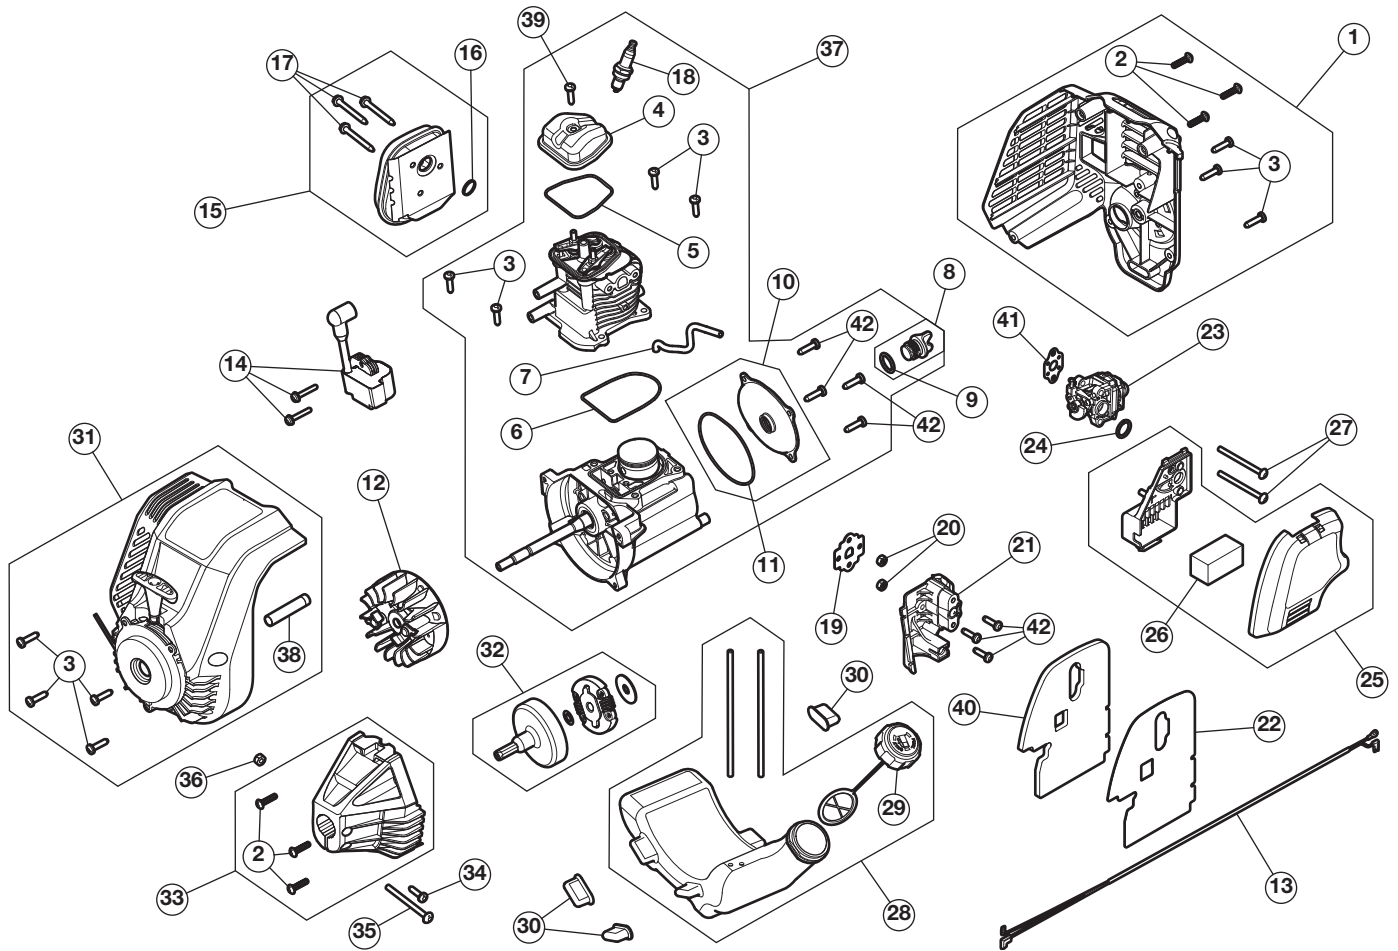

REPLACEMENT PARTS - MODEL TB304C EC ELECTRIC START CAPABLE 4-CYCLE TRIMMER

PPN 41AD304C866

Item	Part No.	Description	Item	Part No.	Description
1	753-09884	Engine Cover Assembly (includes 2 & 3)	22	753-06948	Carburetor Gasket
2	710-04194	Cover Screw	23	751-16046-4	Carburetor w/Primer
3	710-04604	Screw	24	791-181751	Air Cleaner O-Ring
4	753-05901	Rocker Cover	25	841-034673S	Air Cleaner Cover Assem. (includes 26)
5	753-05902	Rocker Cover O-Ring	26	753-05254	Air Filter
6	753-05910	Cylinder O-Ring	27	710-04517	Screw
7	753-10205	Breather Hose	28	753-06797	Fuel Tank Assembly (includes 29)
8	753-05408	Oil Plug (includes 9)	29	753-1229	Fuel Cap
9	791-182290	Oil Plug O-Ring	30	753-05259	Fuel Tank Pads
10	841-020721S	Crankcase Cover (includes 11)	31	753-10204	Starter Housing Assem. (includes 3 & 38)
11	753-05238	Crankcase Cover O-ring	32	753-06281	Clutch Assembly
12	753-06221	Flywheel Assembly	33	753-09887	Clutch Cover (includes 2)
13	725-15385	Lead Wires	34	791-182519	Anti-Rotation Screw
14	753-10985	Module Assembly	35	9689A	Clamp Screw
15	753-05245	Muffler Assembly (includes 16 & 17)	36	712-0161	Nut
16	753-05244	Muffler Gasket	37	841-020761S-1	Shortblock Assem. (incl. 3-11, 18, 39 & 42)
17	710-04809	Muffler Screw	38	750-04434	Spacer
18	794-00098	Spark Plug	39	791-181025	Rocker Cover Screw
19	753-05247	Insulator Gasket	40	753-06949	Heat Shield
20	712-04099	Nut	41	791-181709	Gasket
21	841-020801S	Insulator	42	791-181003	Screw