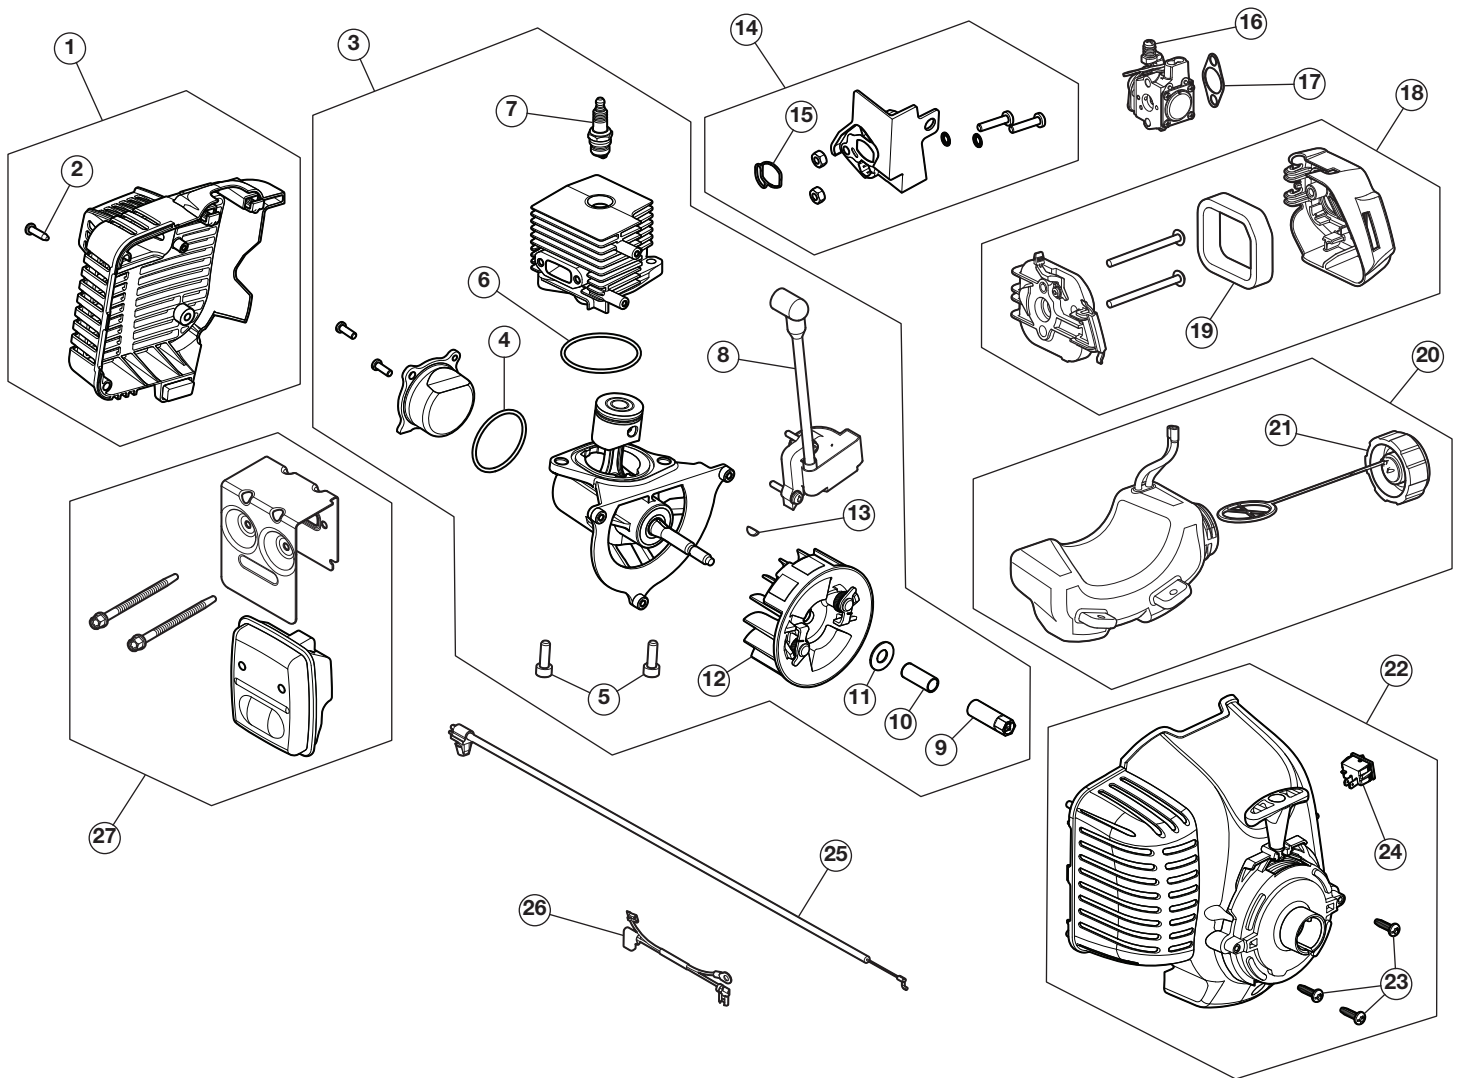

# REPLACEMENT PARTS - MODEL BL110

## 2-CYCLE TRIMMER

PPN 41BD130G965

Item	Part No.	Description	Item	Part No.	Description
1	753-09084	Rear Cover Assembly (includes 2)	16	753-06423	Carburetor
2	791-181345	Cover Screw	17	753-06253	Air Cleaner Gasket
3	753-09145	Short Block Assembly (incl. Crankcase, Cylinder, Piston, 4 - 13)	18	753-09324	Air Cleaner Cover Assembly (includes 19)
4	753-09086	O-Ring	19	753-06417	Air Cleaner Filter
5	710-06241	Crankcase Bolt	20	753-08751	Fuel Tank Assembly (includes 21)
6	753-09085	Crankcase O-Ring	21	791-182612	Fuel Tank Cap
7	753-06847	Spark Plug	22	753-09325	Starter Housing (includes 23 & 24)
8	753-09104	Module Assembly	23	791-182195	Housing Screw
9	711-07481-1	Shaft Adapter	24	791-182405	Switch Assembly
10	753-09087	Spacer	25	746-05451	Throttle Cable
11	753-06247	Washer	26	794-00184	Lead Wires
12	753-09125	Flywheel Assembly	27	753-09144	Muffler Assembly
13	914-04016	Flywheel Key			
14	753-09105	Insulator Assembly (includes 15)			
15	721-04973	Insulator O-Ring			

## 2-CYCLE TRIMMER

PPN 41BD130G965

Item	Part No.	Description
28	753-09146	Throttle Housing Assembly (includes 29)
29	731-13693	Throttle Trigger
30	753-09147	Upper Shaft Housing Assembly
31	753-06198	D-Handle (includes 32)
32	753-06199	D-Handle Hardware
33	710-06562	Screw
34	753-08687	Lower Shaft Housing Assembly
35	753-04282	Shield Mounting Hardware
36	753-06200	Shield Assembly (includes 37)
37	753-06803	Blade Assembly
38	753-04284	Outer Spool Assembly (includes 39)
39	791-610660	Retainer
40	791-610317B	Spring
41	753-1155	Inner Reel
42	791-153066B	Bump Head Knob Assembly