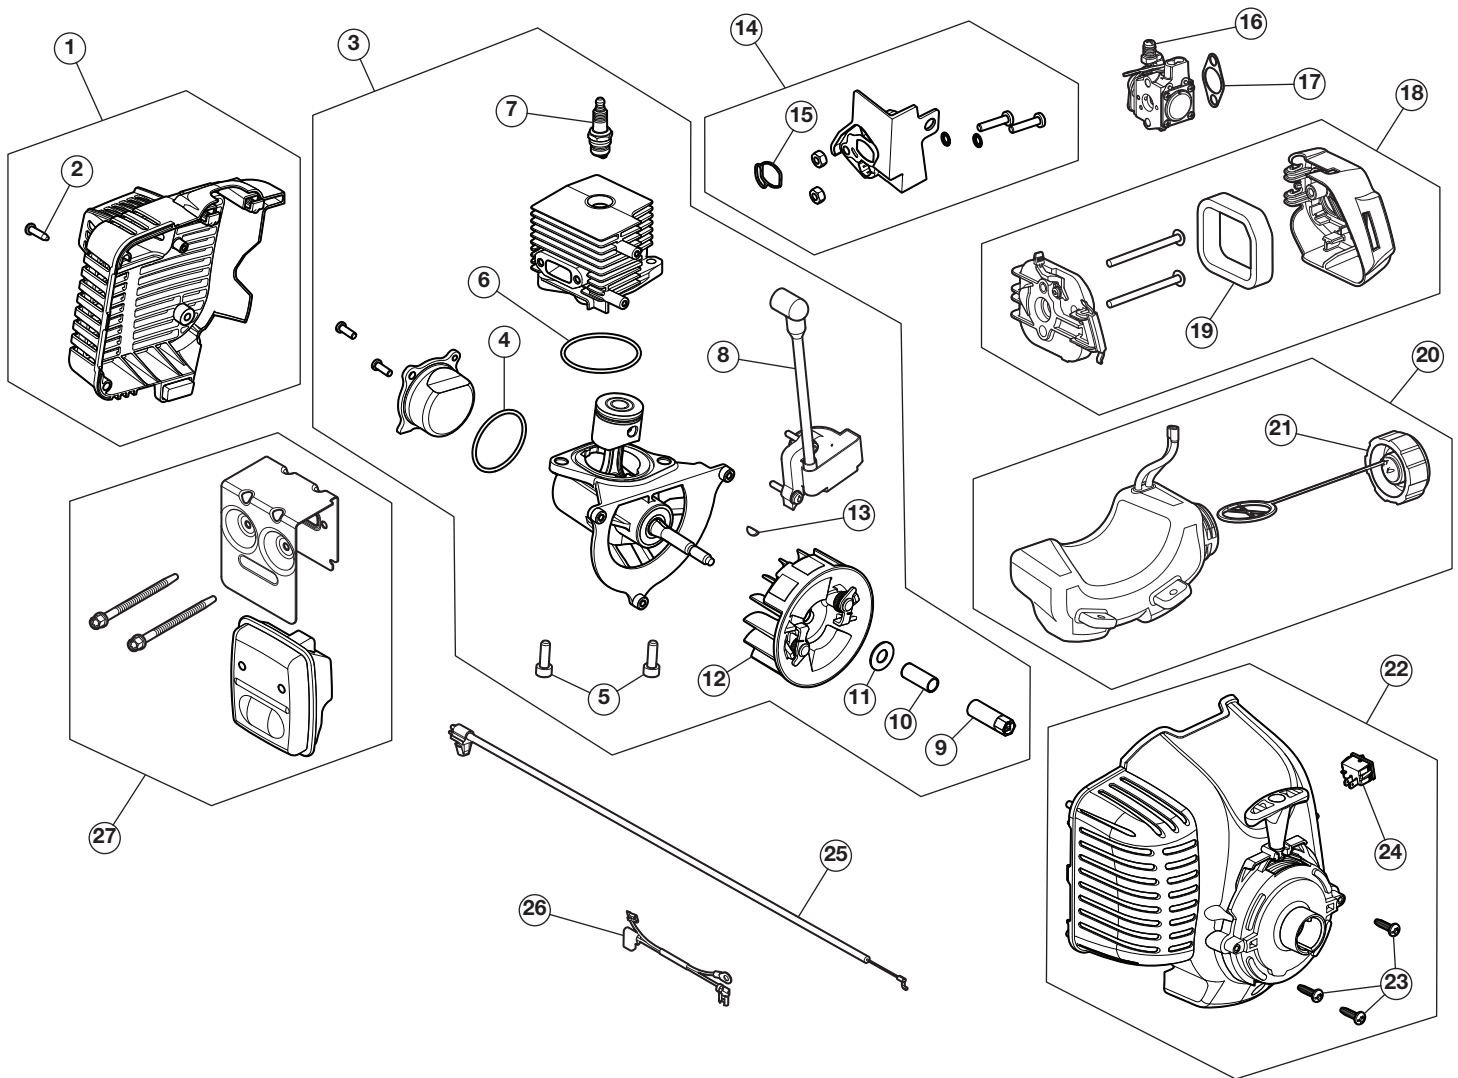

# REPLACEMENT PARTS - MODEL BL160

## 2-CYCLE TRIMMER

PPN 41BD180G965

Item	Part No.	Description	Item	Part No.	Description
1	753-09084	Rear Cover Assembly (includes 2)	16	753-06423	Carburetor
2	791-181345	Cover Screw	17	753-06253	Air Cleaner Gasket
3	753-09145	Short Block Assembly (incl. Crankcase, Cylinder, Piston, 4 - 13)	18	753-09324	Air Cleaner Cover Assembly (includes 19)
4	753-09086	O-Ring	19	753-06417	Air Cleaner Filter
5	710-06241	Crankcase Bolt	20	753-08751	Fuel Tank Assembly (includes 21)
6	753-09085	Crankcase O-Ring	21	791-182612	Fuel Tank Cap
7	753-06847	Spark Plug	22	753-09325	Starter Housing (includes 23 & 24)
8	753-09104	Module Assembly	23	791-182195	Housing Screw
9	711-07481-1	Shaft Adapter	24	791-182405	Switch Assembly
10	753-09087	Spacer	25	746-05451	Throttle Cable
11	753-06247	Washer	26	794-00184	Lead Wires
12	753-09125	Flywheel Assembly	27	753-09144	Muffler Assembly
13	914-04016	Flywheel Key			
14	753-09105	Insulator Assembly (includes 15)			
15	721-04973	Insulator O-Ring			

## 2-CYCLE TRIMMER

PPN 41BD180G965

Item	Part No.	Description
28	753-09146	Throttle Housing Assembly (includes 29)
29	731-13693	Throttle Trigger
30	753-09147	Upper Shaft Housing Assembly (includes 31)
31	753-06216	Upper Flexible Drive Shaft
32	710-06562	Screw
33	753-06198	D-Handle (includes 34)
34	753-06199	D-Handle Hardware
35	753-08686	Lower Shaft Housing Assembly
36	753-08360	Shield Assembly (includes 37 & 38)
37	753-04282	Shield Mounting Hardware
38	753-08355	Blade Assembly
39	753-06571	Gearbox Assembly (includes 40 - 45)
40	753-05698	Anti-Rotation Screw
41	753-04284	Outer Spool Assembly (includes 42)
42	791-610660	Retainer
43	791-610317B	Spring
44	753-1155	Inner Reel
45	791-153066B	Bump Head Knob Assembly
*	Items Not Shown	
*	753-1156	Reel & Line Assembly