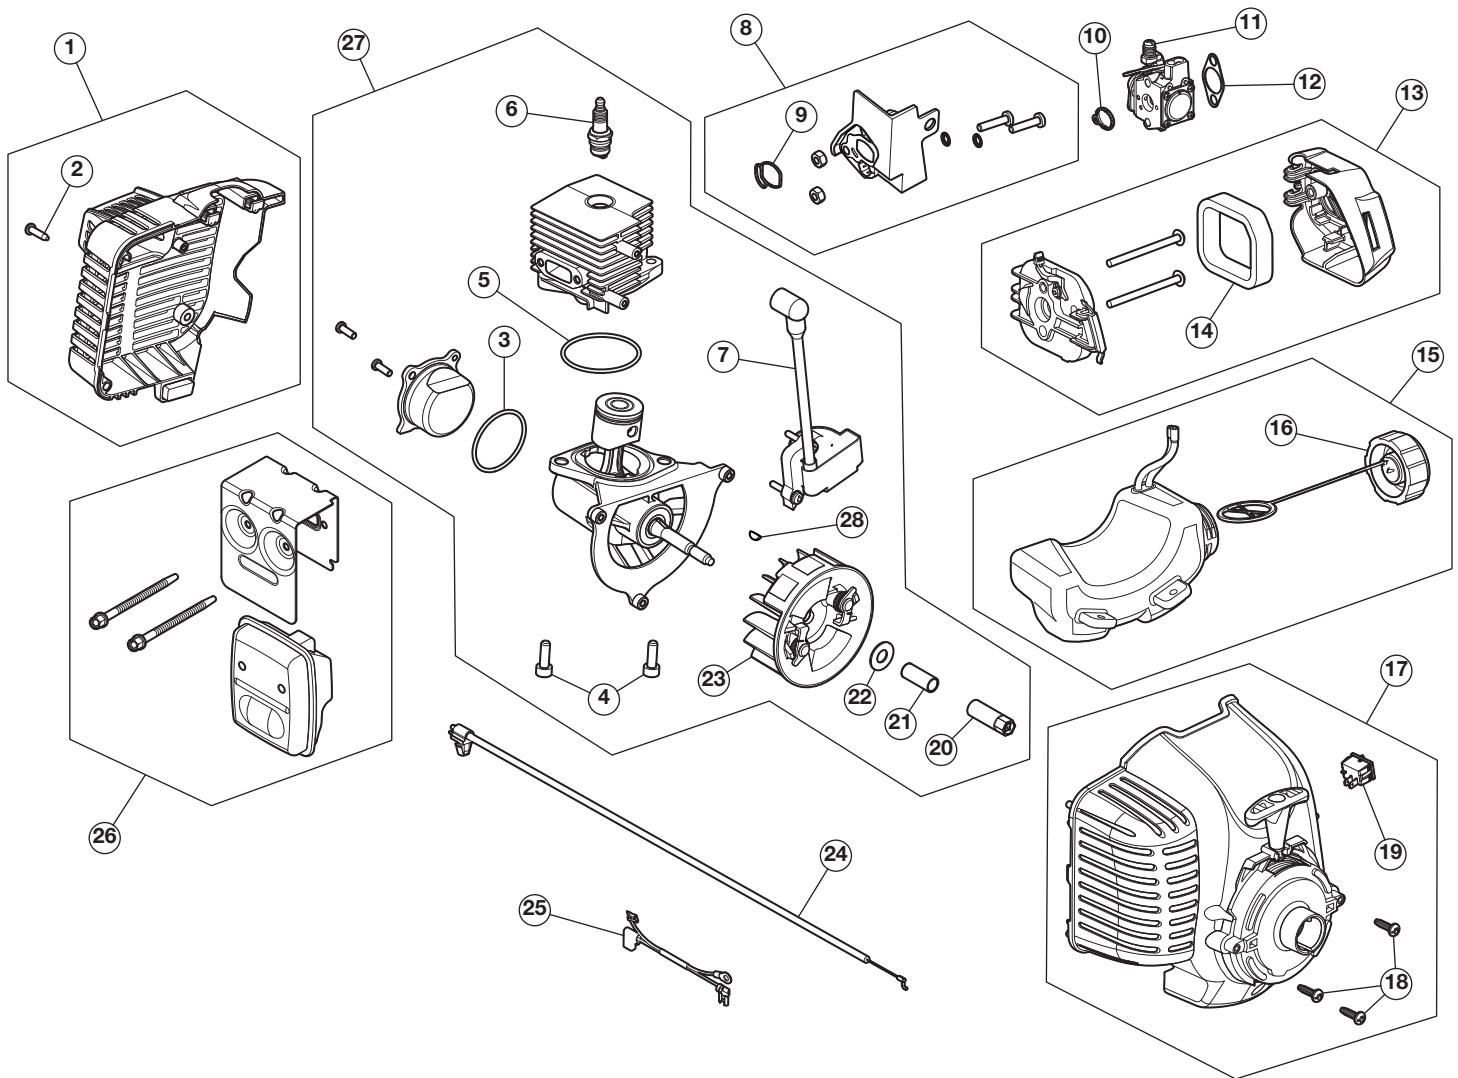

REPLACEMENT PARTS - MODEL TB25CB

2-CYCLE TRIMMER

PPN 41AD25CB966

Item	Part No.	Description	Item	Part No.	Description
1	753-09084	Rear Cover Assembly (includes 2)	15	753-08751	Fuel Tank Assembly (includes 16)
2	710-04194	Cover Screw	16	791-182612	Fuel Tank Cap
3	753-09086	O-Ring	17	841-014023S	Starter Housing (includes 18 & 19)
4	710-06241	Crankcase Bolt	18	791-182195	Housing Screw
5	753-09085	Crankcase O-Ring	19	791-182405	Switch Assembly
6	753-06847	Spark Plug	20	711-07481	Shaft Adapter
7	753-09104	Module Assembly	21	753-09087	Spacer
8	753-09105	Insulator Assembly (includes 9)	22	753-06247	Washer
9	721-04973	Insulator O-Ring	23	753-09125	Flywheel Assembly
10	721-04972	Carburetor Seal	24	746-05451	Throttle Cable
11	753-06423	Carburetor	25	794-00127A	Lead Wires
12	753-06253	Air Cleaner Gasket	26	753-09144	Muffler Assembly
13	753-11116	Air Cleaner Cover Assembly (includes 14)	27	753-09145	Short Block Assembly (includes Crankcase, Cylinder, Piston, 3 - 9, 20 - 23 & 28)
14	753-06417	Air Cleaner Filter	28	914-04016	Flywheel Key

REPLACEMENT PARTS - MODEL TB25CB

2-CYCLE TRIMMER

PPN 41AD25CB966

Item	Part No.	Description
29	753-09146	Throttle Housing Assembly (includes 30)
30	731-13693	Throttle Trigger
31	753-09147	Upper Shaft Housing Assembly
32	753-06198	D-Handle (includes 33)
33	753-06199	D-Handle Hardware
34	710-06562	Screw
35	753-08687	Lower Shaft Housing Assembly
36	753-04282	Shield Mounting Hardware
37	753-06200	Shield Assembly (includes 36 & 38)
38	753-06803	Blade Assembly
39	753-04284	Outer Spool Assembly (includes 40)
40	791-610660	Retainer
41	791-610317B	Spring
42	753-1155	Inner Reel
43	791-153066B	Bump Head Knob Assembly
*		Items Not Shown
*	753-1156	Reel & Line Assembly