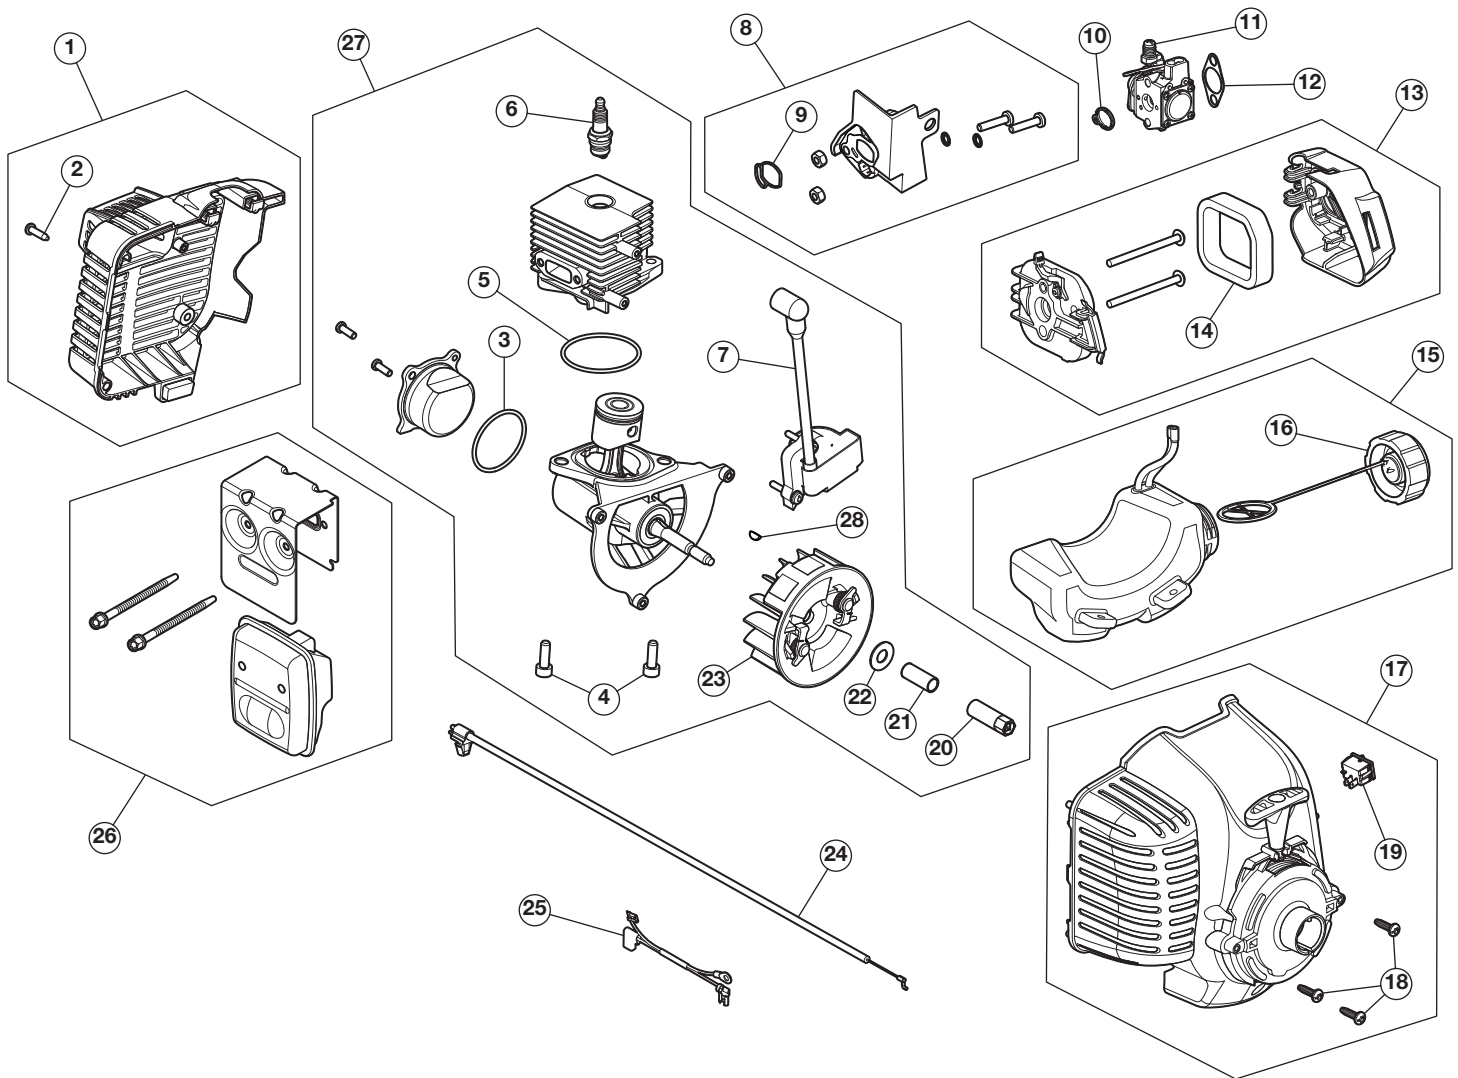

# REPLACEMENT PARTS - MODEL TB25SB

## 2-CYCLE TRIMMER

PPN 41AD25SB866

Item	Part No.	Description	Item	Part No.	Description
1	753-09084	Rear Cover Assembly (includes 2)	15	753-09345	Fuel Tank Assembly (includes 16)
2	710-04194	Cover Screw	16	753-06857	Fuel Tank Cap
3	753-09086	O-Ring	17	841-014023S	Starter Housing (includes 18 & 19)
4	710-06241	Crankcase Bolt	18	791-182195	Housing Screw
5	753-09085	Crankcase O-Ring	19	791-182405	Switch Assembly
6	794-00097	Spark Plug	20	711-07481-1	Shaft Adapter
7	841-012984S	Module Assembly (includes 25)	21	753-09087	Spacer
8	753-09105	Insulator Assembly (includes 9)	22	753-06247	Washer
9	721-04973	Insulator O-Ring	23	753-09125	Flywheel Assembly
10	721-04972	Carburetor Seal	24	746-05451	Throttle Cable
11	753-06423	Carburetor	25	794-00184	Lead Wires
12	753-06253	Air Cleaner Gasket	26	753-09144	Muffler Assembly
13	753-11116	Air Cleaner Cover Assembly (includes 14)	27	753-11115	Short Block Assembly (includes Crankcase, Cylinder, Piston, 3 - 9, 20 - 23 & 28)
14	753-06417	Air Cleaner Filter	28	914-04016	Flywheel Key

# REPLACEMENT PARTS - MODEL TB25SB 2-CYCLE TRIMMER

PPN 41AD25SB866

Item	Part No.	Description
29	753-09146	Throttle Housing Assembly (includes 30)
30	731-13693	Throttle Trigger
31	753-09147	Upper Shaft Housing Assembly (includes 32)
32	753-06216	Upper Flexible Drive Shaft
33	710-06562	Screw
34	753-06198	D-Handle (includes 35)
35	753-06199	D-Handle Hardware
36	753-08686	Lower Shaft Housing Assembly
37	841-032093S	Shield Assembly (includes 38 & 39)
38	753-04282	Shield Mounting Hardware
39	753-08355	Blade Assembly
40	753-06571	Gearbox Assembly (includes 41 - 46)
41	753-05698	Anti-Rotation Screw
42	753-04284	Outer Spool Assembly (includes 43)
43	791-610660	Retainer
44	791-610317B	Spring
45	753-1155	Inner Reel
46	791-153066B	Bump Head Knob Assembly

\* Items Not Shown  
\* 753-1156 Reel & Line Assembly