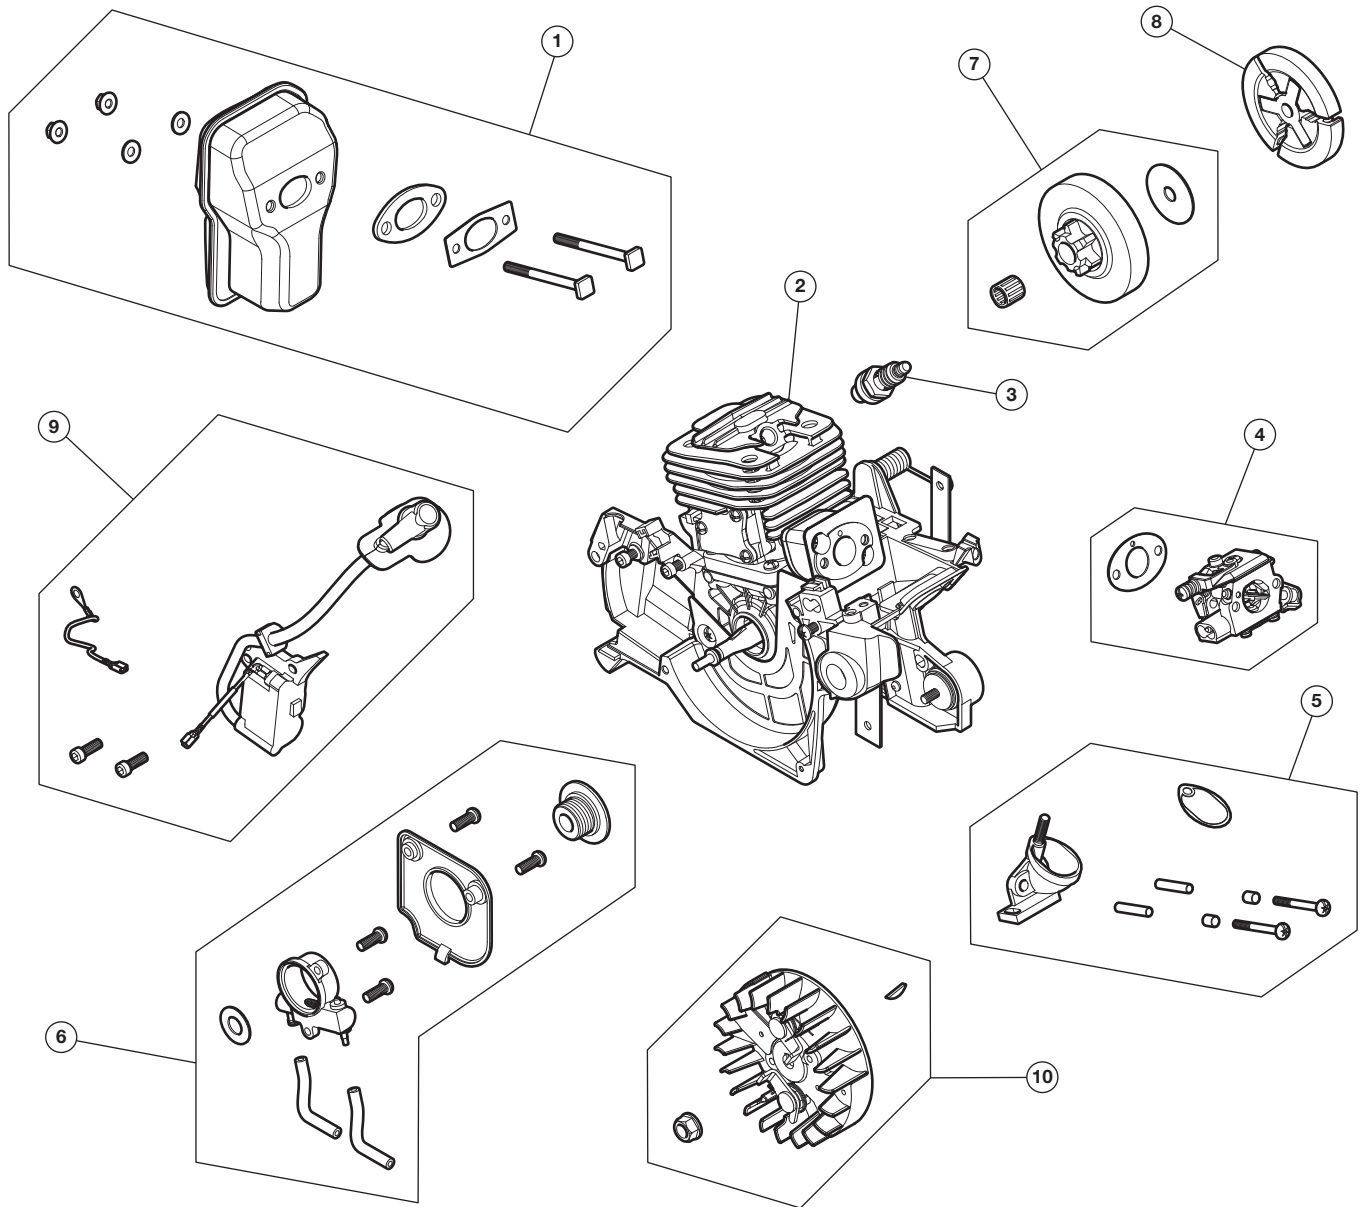

# REPLACEMENT PARTS - MODELS TB4214, TB4216, AND TB4218

## 2-CYCLE CHAIN SAWS

PPNS 41AY4214766, 41AY4216766, AND 41AY4218766

Item	Part No.	Description
1	753-10289	Muffler Assembly
2	753-10333	42cc Short Block Assembly (includes 6)
3	794-00204	Spark Plug
4	753-10295	Carburetor Assembly
5	753-10296	Carburetor Hardware

Item	Part No.	Description
6	753-10297	Oil Pump Assembly
7	753-10300	Clutch Drum Assembly
8	753-10301	Clutch Assembly
9	753-10291	Ignition Module Assembly
10	753-10293	Flywheel Assembly

Item	Part No.	Description
30	753-10285	Screw
31	753-10286	Screw
32	753-10290	Baffle
33	753-10337	Chain Catcher Assembly