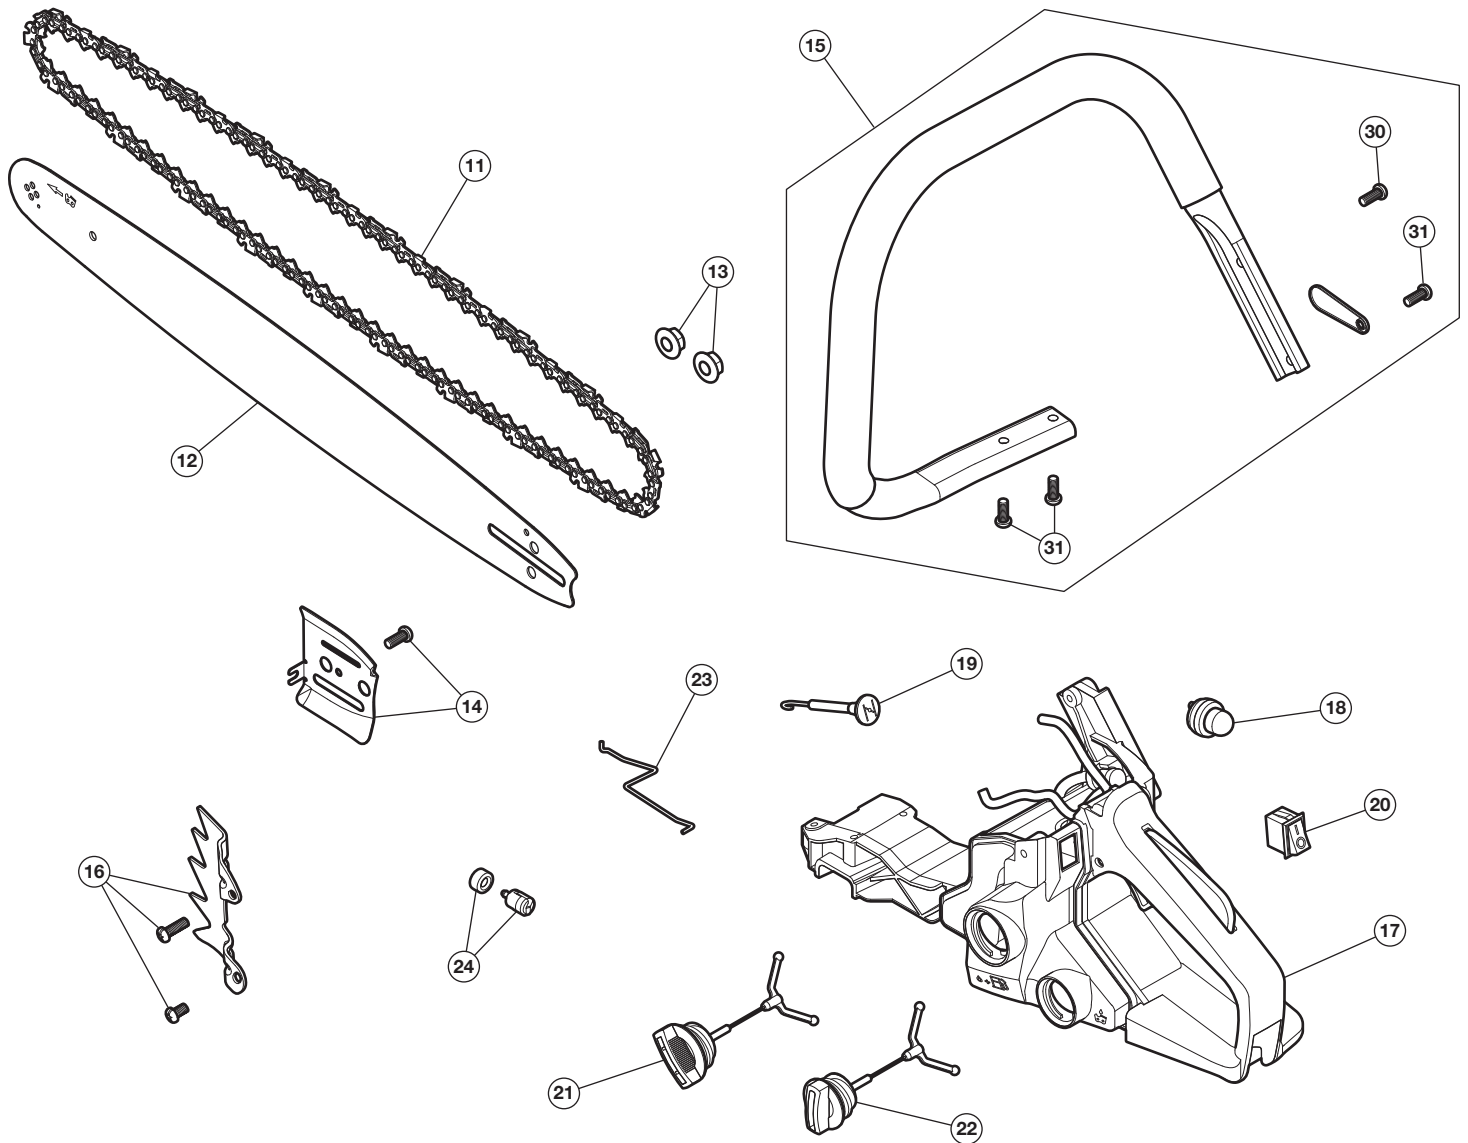

## 2-CYCLE CHAIN SAWS

PPNS 41AY4214766, 41AY4216766, AND 41AY4218766

Item	Part No.	Description
1	753-10289	Muffler Assembly
2	753-10333	42cc Short Block Assembly (includes 6)
3	794-00204	Spark Plug
4	753-10295	Carburetor Assembly
5	753-10296	Carburetor Hardware

Item	Part No.	Description
6	753-10297	Oil Pump Assembly
7	753-10300	Clutch Drum Assembly
8	753-10301	Clutch Assembly
9	753-10291	Ignition Module Assembly
10	753-10293	Flywheel Assembly

## 2-CYCLE CHAIN SAWS

PPNS 41AY4214766, 41AY4216766, AND 41AY4218766

Item	Part No.	Description
11	713-05277	14" Saw Chain (TB4214)
	713-05276	16" Saw Chain (TB4216)
	713-05042	18" Saw Chain (TB4218)
12	795-01022A	14" Guide Bar (TB4214)
	795-01023A	16" Guide Bar (TB4216)
	795-01024A	18" Guide Bar (TB4218)
13	753-08105	Guide Bar Nuts
14	753-10336	Bar Plate Assembly
15	753-10284	Chainsaw Handle Assembly (incl. 30 & 31)

Item	Part No.	Description
30	753-10285	Screw
31	753-10286	Screw
32	753-10290	Baffle
33	753-10337	Chain Catcher Assembly