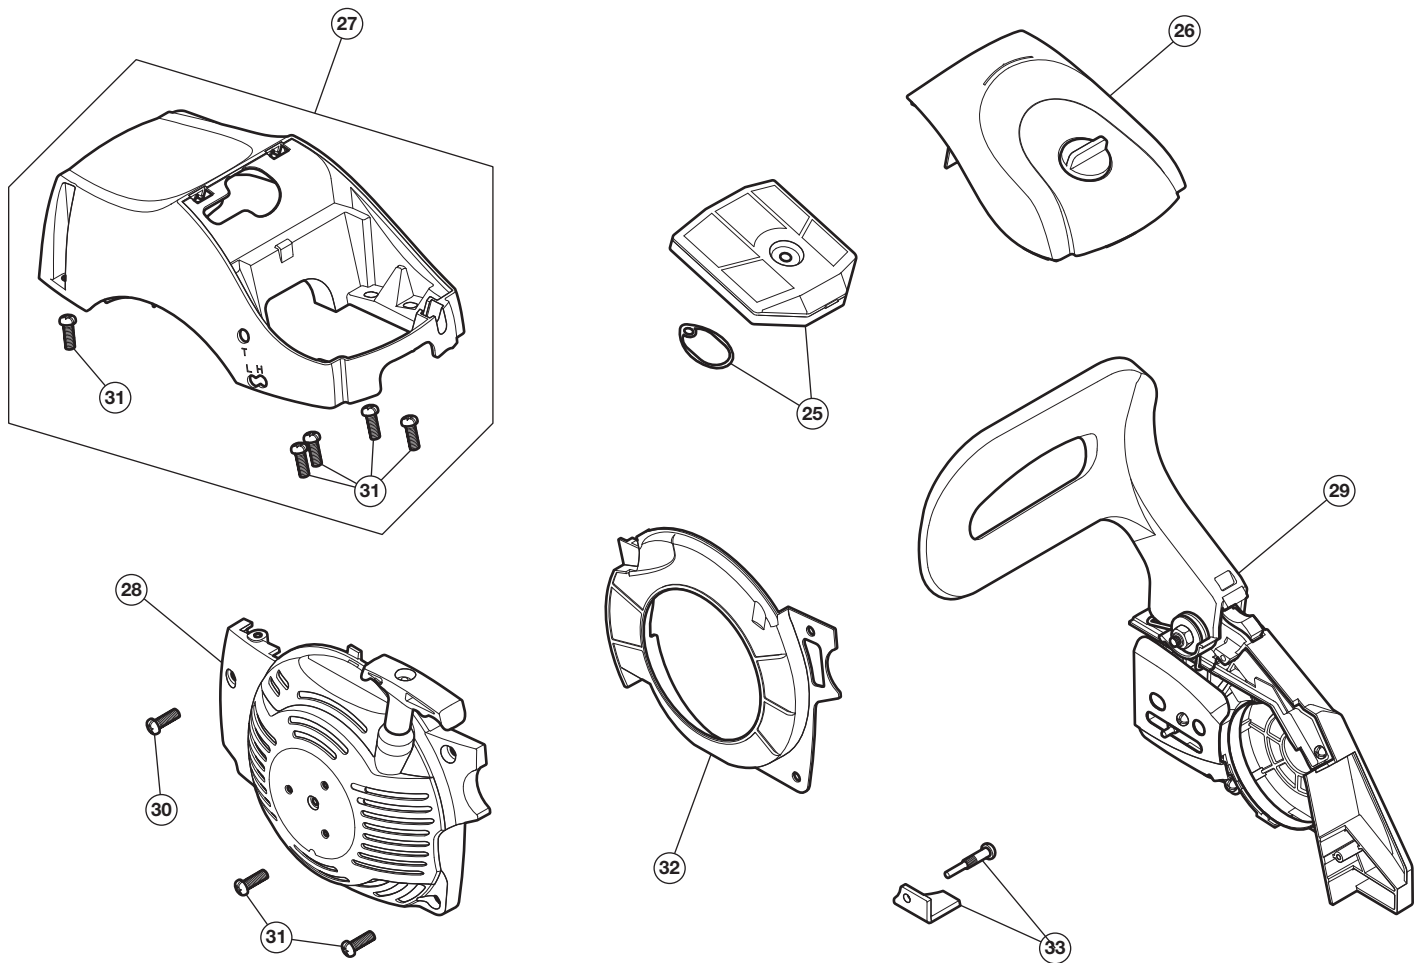

REPLACEMENT PARTS - MODELS TB4214, TB4216, AND TB4218

2-CYCLE CHAIN SAWS

PPNS 41AY4214766, 41AY4216766, AND 41AY4218766

Item	Part No.	Description
25	753-10302	Air Filter Assembly
26	753-10303	Air Filter Cover Assembly
27	753-10294	Cylinder Cover Assembly (includes 31)
28	753-11107	Starter Housing Assembly
29	753-11112	Chainsaw Brake Assembly

Item	Part No.	Description
30	753-10285	Screw
31	753-10286	Screw
32	753-10290	Baffle
33	753-10337	Chain Catcher Assembly