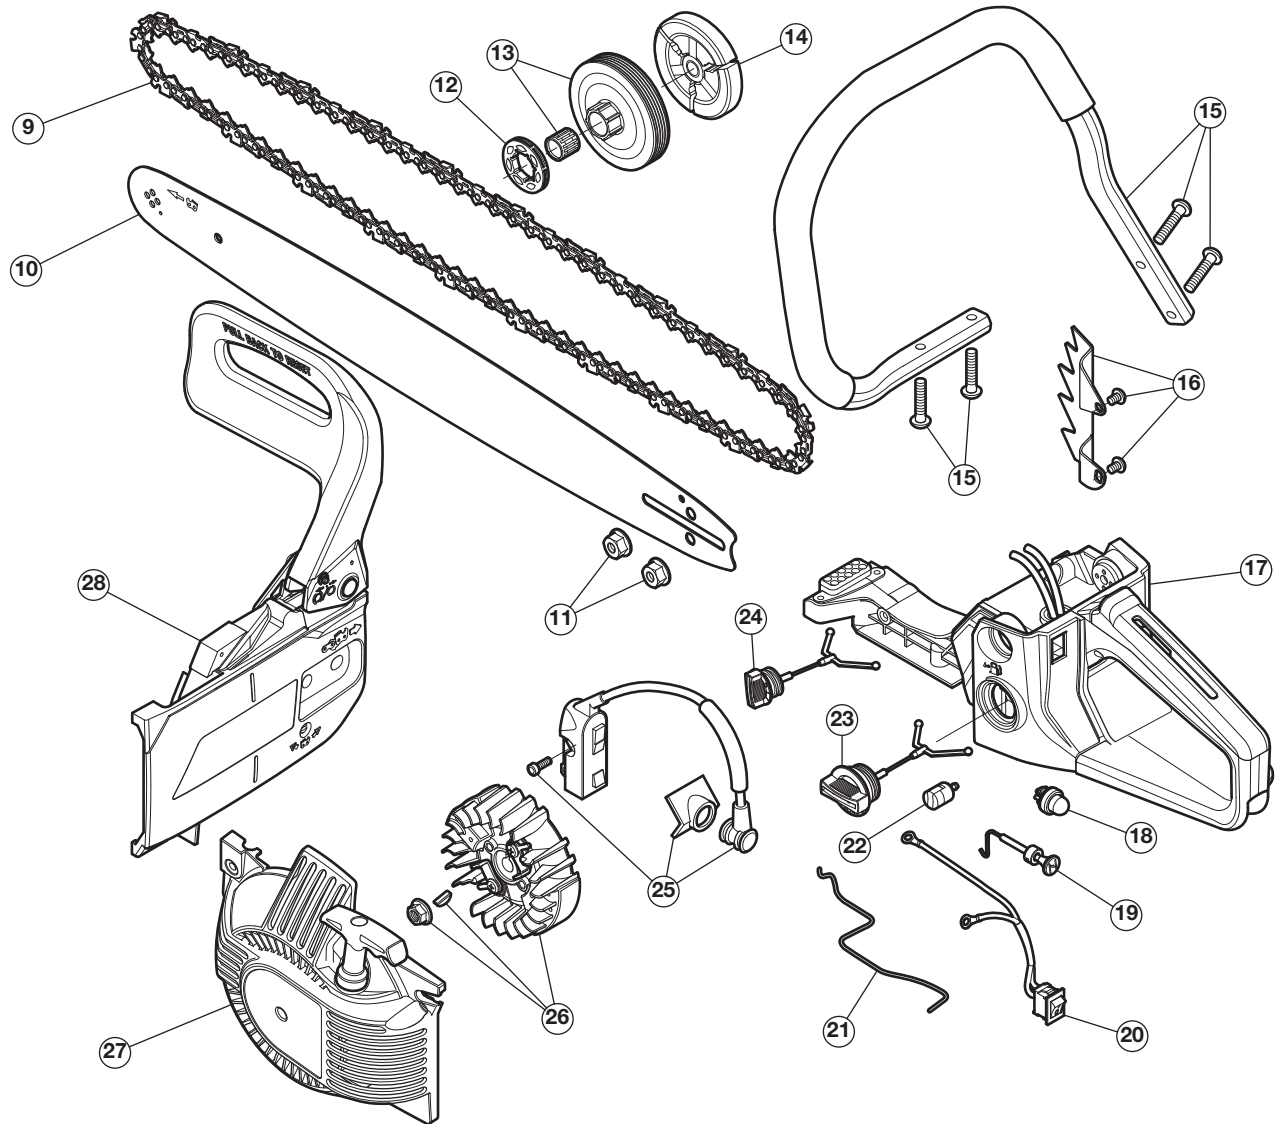

REPLACEMENT PARTS - MODEL TB4620C

46CC 2-CYCLE CHAIN SAW

PPN 41AY46CS766

Item	Part No.	Description
1	753-08106	Muffler Assembly
2	753-08217	46cc Short Block Assembly
3	753-08107	Spark Plug
4	753-08129	Air Filter Cover Assembly
5	753-08134	Air Filter

Item	Part No.	Description
6	753-08135	Cylinder Cover Assembly (with Plate and Screws (x5))
7	753-08137	Carburetor Assembly
8	753-11219	Oil Pump Assembly

REPLACEMENT PARTS - MODEL TB4620C

46CC 2-CYCLE CHAIN SAW

PPN 41AY46CS766

Item	Part No.	Description	Item	Part No.	Description
9	713-05044	Saw Chain 20"	19	753-11111	Choke Lever Assembly
10	795-01026	Guide Bar 20"	20	753-08223	Stop Switch Assembly
11	753-08105	Guide Bar Nuts (x2)	21	753-08132	Throttle Rod
12	753-08219	Sprocket	22	753-08123	Fuel Filter
13	753-08220	Clutch Drum Assembly	23	753-08133	Fuel Cap Assembly
14	753-08145	Clutch Assembly	24	753-08222	Oil Cap Assembly
15	753-08130	Chainsaw Handle Assembly (with Screws (x4))	25	753-08138	Ignition Module Assembly (with Screws (x2))
16	753-08128	Spike Plate (with Screws (x2))	26	753-08131	Flywheel Assembly
17	753-08142	Fuel Tank Assembly	27	753-11108	Starter Housing Assembly
18	753-08127	Primer Bulb	28	753-11110	Chainsaw Brake Assembly