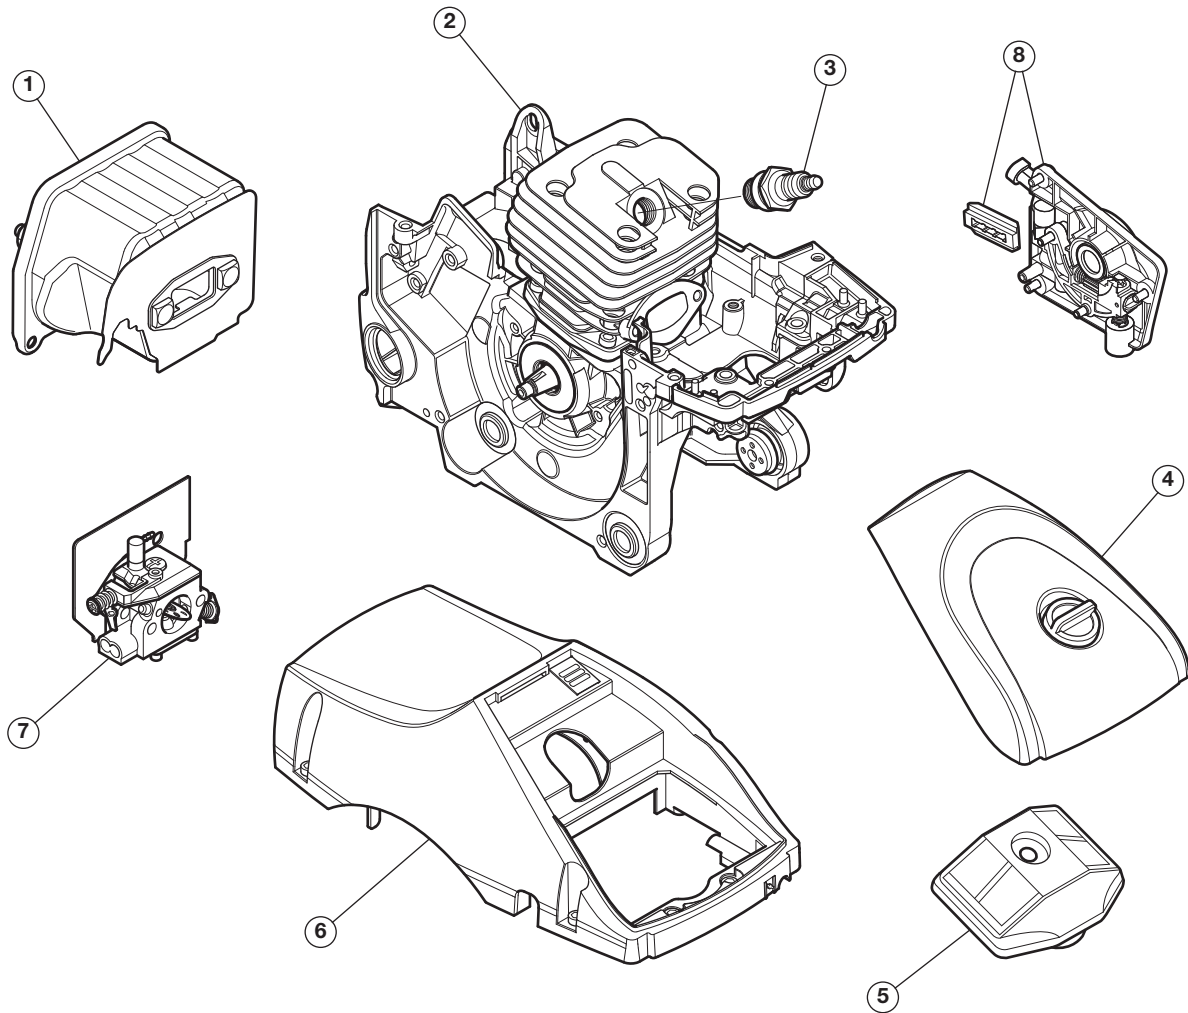

REPLACEMENT PARTS - MODEL TB4620C

46CC 2-CYCLE CHAIN SAW

PPN 41AY46CS766

Item	Part No.	Description
1	753-08106	Muffler Assembly
2	753-08217	46cc Short Block Assembly
3	753-08107	Spark Plug
4	753-08129	Air Filter Cover Assembly
5	753-08134	Air Filter

Item	Part No.	Description
6	753-08135	Cylinder Cover Assembly (with Plate and Screws (x5))
7	753-08137	Carburetor Assembly
8	753-11219	Oil Pump Assembly

REPLACEMENT PARTS - MODEL TB4620C

46CC 2-CYCLE CHAIN SAW

PPN 41AY46CS766

Item	Part No.	Description	Item	Part No.	Description
9	713-05044	Saw Chain 20"	19	753-11111	Choke Lever Assembly
10	795-01026	Guide Bar 20"	20	753-08223	Stop Switch Assembly
11	753-08105	Guide Bar Nuts (x2)	21	753-08132	Throttle Rod
12	753-08219	Sprocket	22	753-08123	Fuel Filter
13	753-08220	Clutch Drum Assembly	23	753-08133	Fuel Cap Assembly
14	753-08145	Clutch Assembly	24	753-08222	Oil Cap Assembly
15	753-08130	Chainsaw Handle Assembly (with Screws (x4))	25	753-08138	Ignition Module Assembly (with Screws (x2))
16	753-08128	Spike Plate (with Screws (x2))	26	753-08131	Flywheel Assembly
17	753-08142	Fuel Tank Assembly	27	753-11108	Starter Housing Assembly
18	753-08127	Primer Bulb	28	753-11110	Chainsaw Brake Assembly