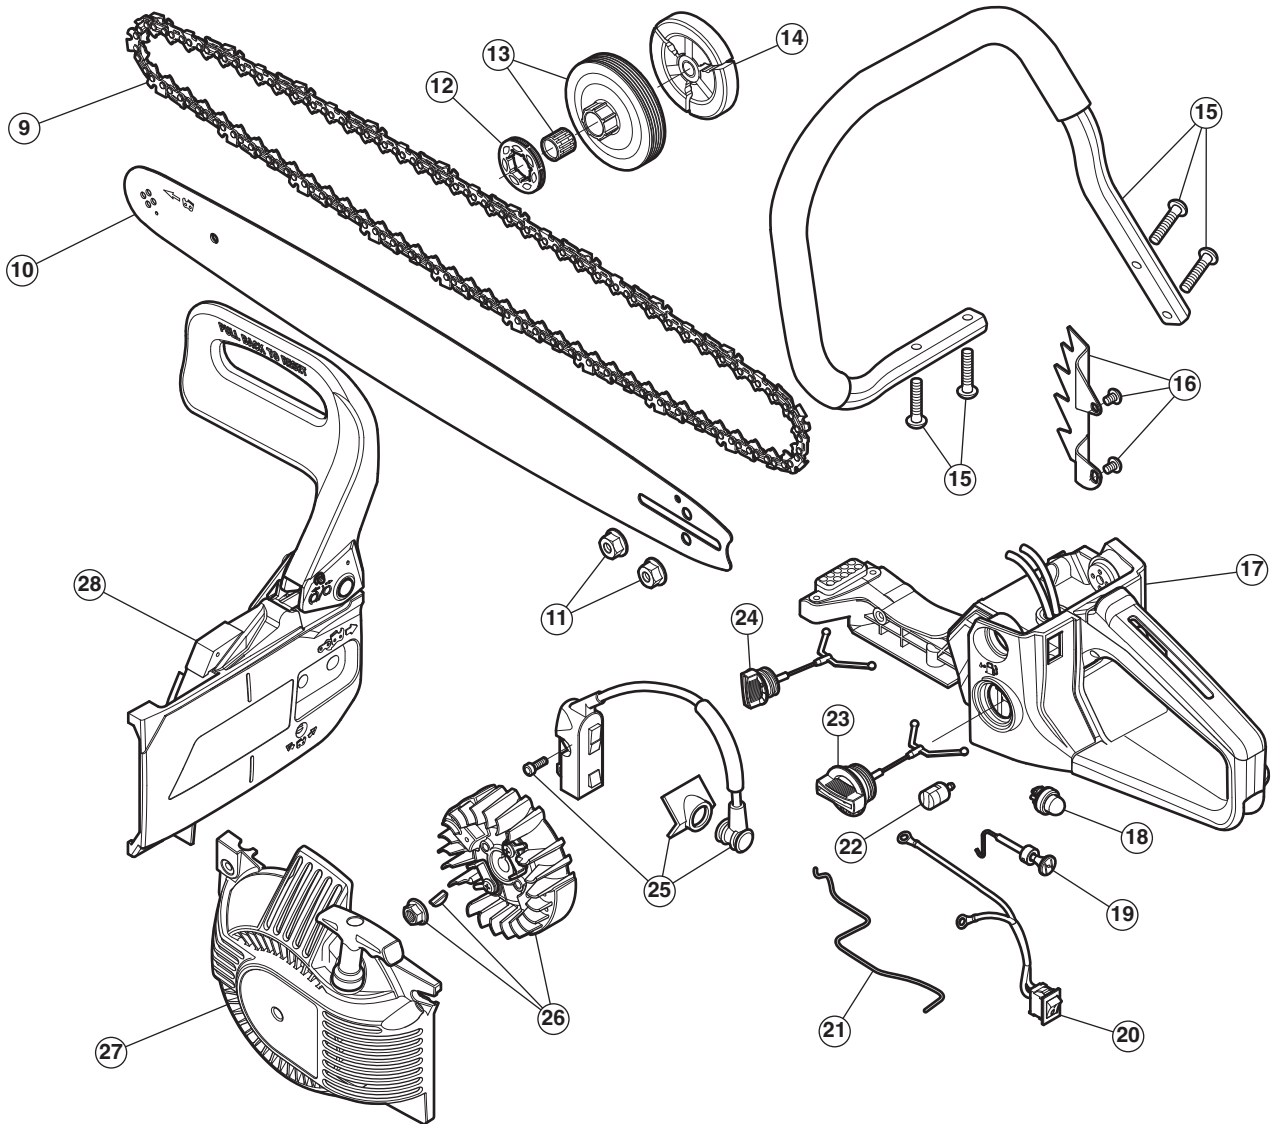

REPLACEMENT PARTS - MODEL TB4620C

46CC 2-CYCLE CHAIN SAW

PPN 41AY462S866

Item	Part No.	Description
1	753-08106	Muffler Assembly
2	753-08217	46cc Short Block Assembly
3	753-08107	Spark Plug
4	753-08129	Air Filter Cover Assembly
5	753-08134	Air Filter

Item	Part No.	Description
6	753-08135	Cylinder Cover Assembly (with Plate and Screws (5))
7	753-08137	Carburetor Assembly
8	753-11219	Oil Pump Assembly

REPLACEMENT PARTS - MODEL TB4620C

46CC 2-CYCLE CHAIN SAW

PPN 41AY462S866

Item	Part No.	Description	Item	Part No.	Description
9	713-05044	Saw Chain 20"	19	753-11111	Choke Lever Assembly
10	795-01026A	Guide Bar 20"	20	753-08223	Stop Switch Assembly
11	753-08105	Guide Bar Nuts (2)	21	753-08132	Throttle Rod
12	753-08219	Sprocket	22	753-08123	Fuel Filter
13	753-08220	Clutch Drum Assembly	23	753-08133	Fuel Cap Assembly
14	753-08145	Clutch Assembly	24	753-08222	Oil Cap Assembly
15	753-08130	Chainsaw Handle Assem. (with Screws (4))	25	753-11118	Ignition Module Assembly (with Screws (2))
16	753-08128	Spike Plate (with Screws (2))	26	753-08131	Flywheel Assembly
17	753-08142	Fuel Tank Assembly	27	753-11108	Starter Housing Assembly
18	753-08127	Primer Bulb	28	753-11110	Chainsaw Brake Assembly