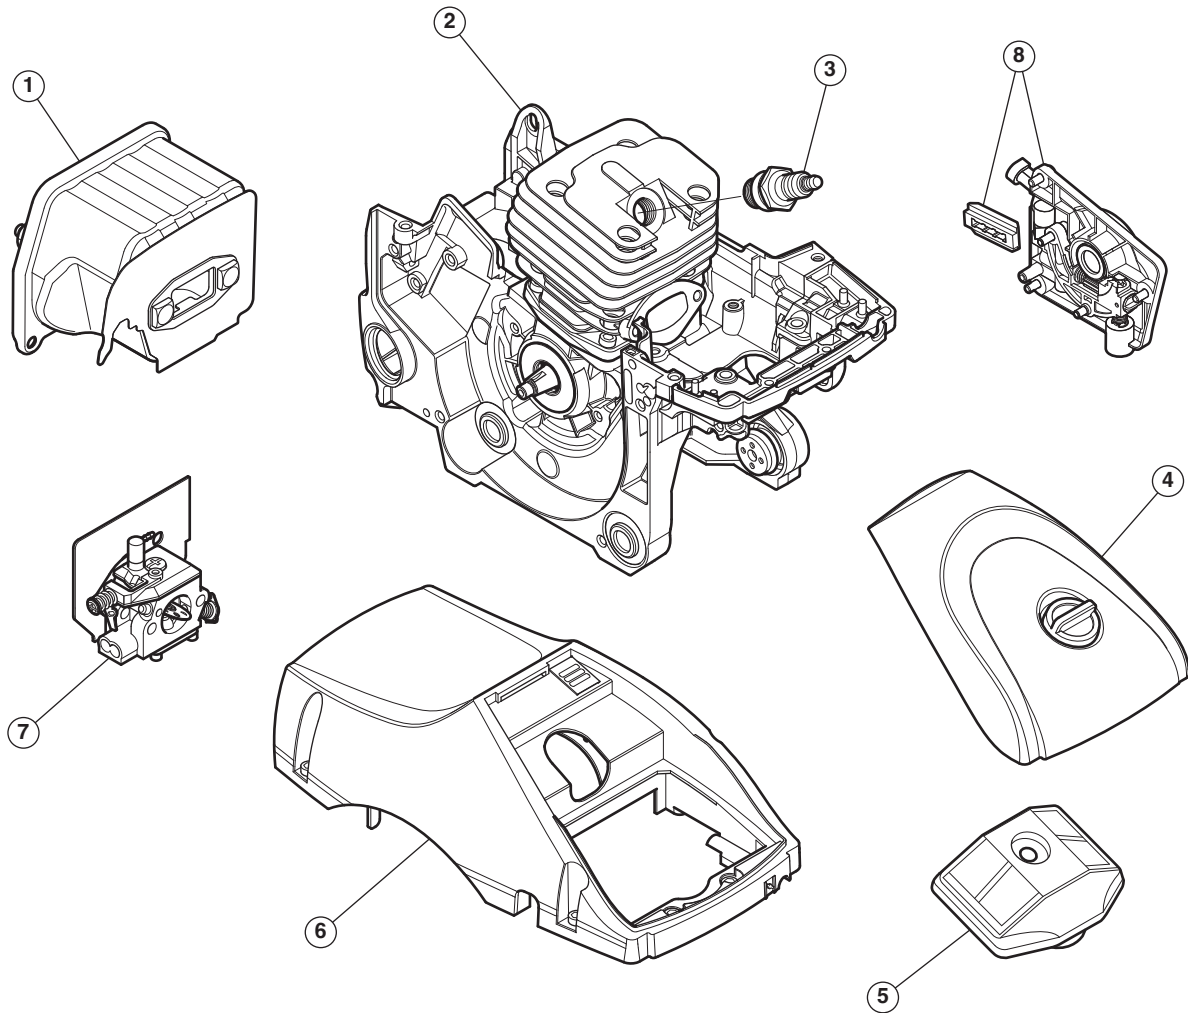

REPLACEMENT PARTS - MODEL TB4620C

46CC 2-CYCLE CHAIN SAW

PPN 41AY462S866

Item	Part No.	Description
1	753-08106	Muffler Assembly
2	753-08217	46cc Short Block Assembly
3	753-08107	Spark Plug
4	753-08129	Air Filter Cover Assembly
5	753-08134	Air Filter

Item	Part No.	Description
6	753-08135	Cylinder Cover Assembly (with Plate and Screws (5))
7	753-08137	Carburetor Assembly
8	753-11219	Oil Pump Assembly

REPLACEMENT PARTS - MODEL TB4620C

46CC 2-CYCLE CHAIN SAW

PPN 41AY462S866

Item	Part No.	Description	Item	Part No.	Description
9	713-05044	Saw Chain 20"	19	753-11111	Choke Lever Assembly
10	795-01026A	Guide Bar 20"	20	753-08223	Stop Switch Assembly
11	753-08105	Guide Bar Nuts (2)	21	753-08132	Throttle Rod
12	753-08219	Sprocket	22	753-08123	Fuel Filter
13	753-08220	Clutch Drum Assembly	23	753-08133	Fuel Cap Assembly
14	753-08145	Clutch Assembly	24	753-08222	Oil Cap Assembly
15	753-08130	Chainsaw Handle Assem. (with Screws (4))	25	753-11118	Ignition Module Assembly (with Screws (2))
16	753-08128	Spike Plate (with Screws (2))	26	753-08131	Flywheel Assembly
17	753-08142	Fuel Tank Assembly	27	753-11108	Starter Housing Assembly
18	753-08127	Primer Bulb	28	753-11110	Chainsaw Brake Assembly