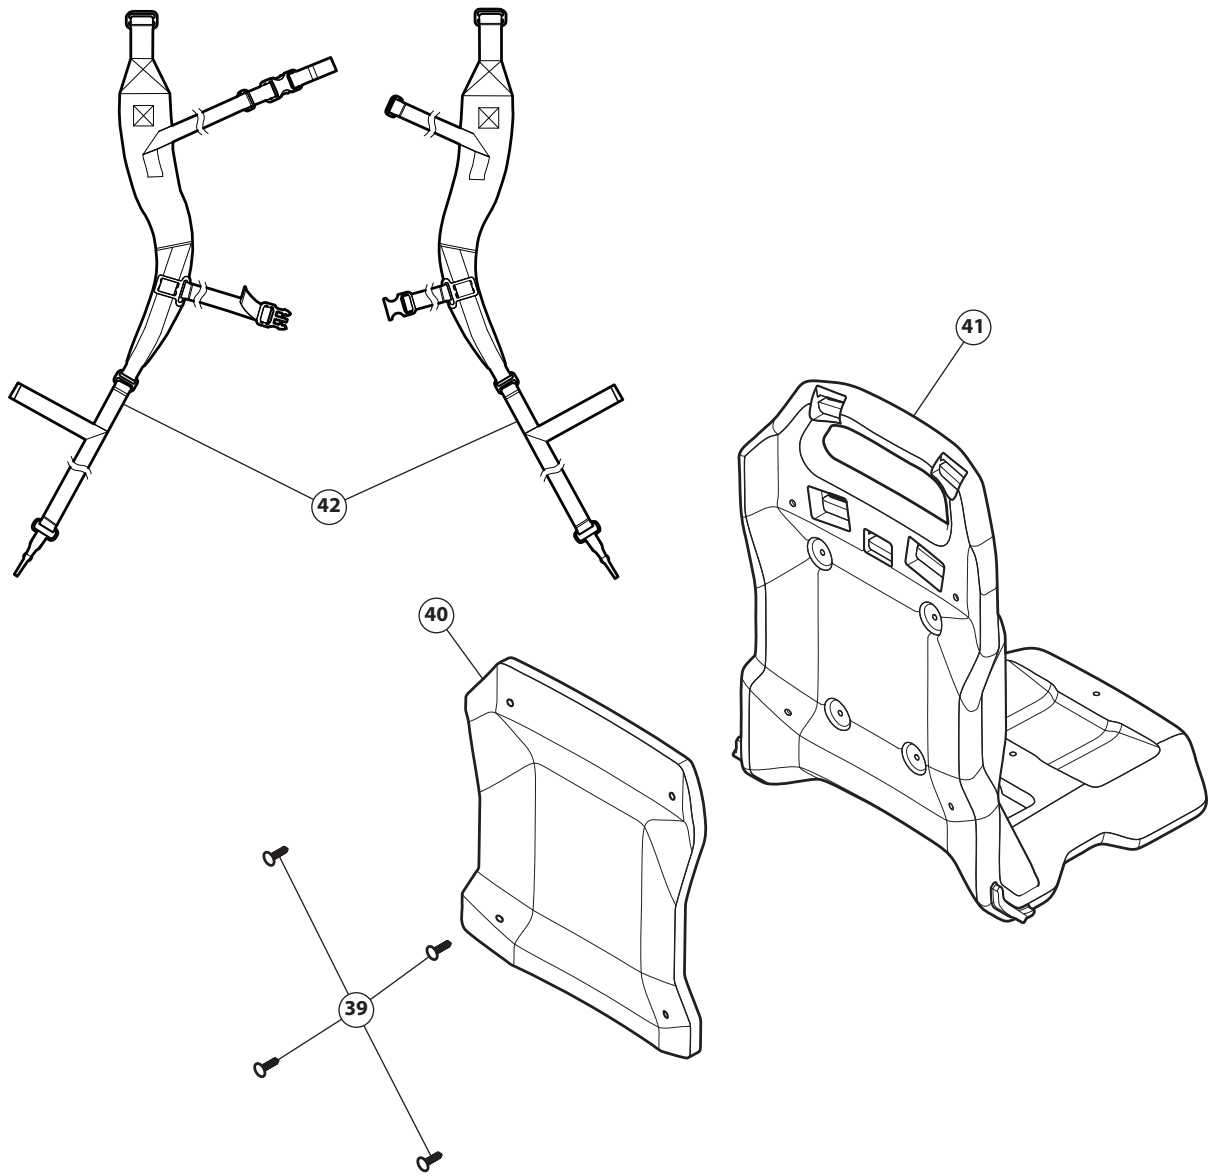

REPLACEMENT PARTS - MODEL TB51BP

2-CYCLE BACKPACK BLOWER

PPN 41AR51BP766

Item	Part No.	Description
39	728-05208	Rivet
40	727-05823	Back Pad
41	731-27479	Harness Frame
42	727-05850	Harness Straps