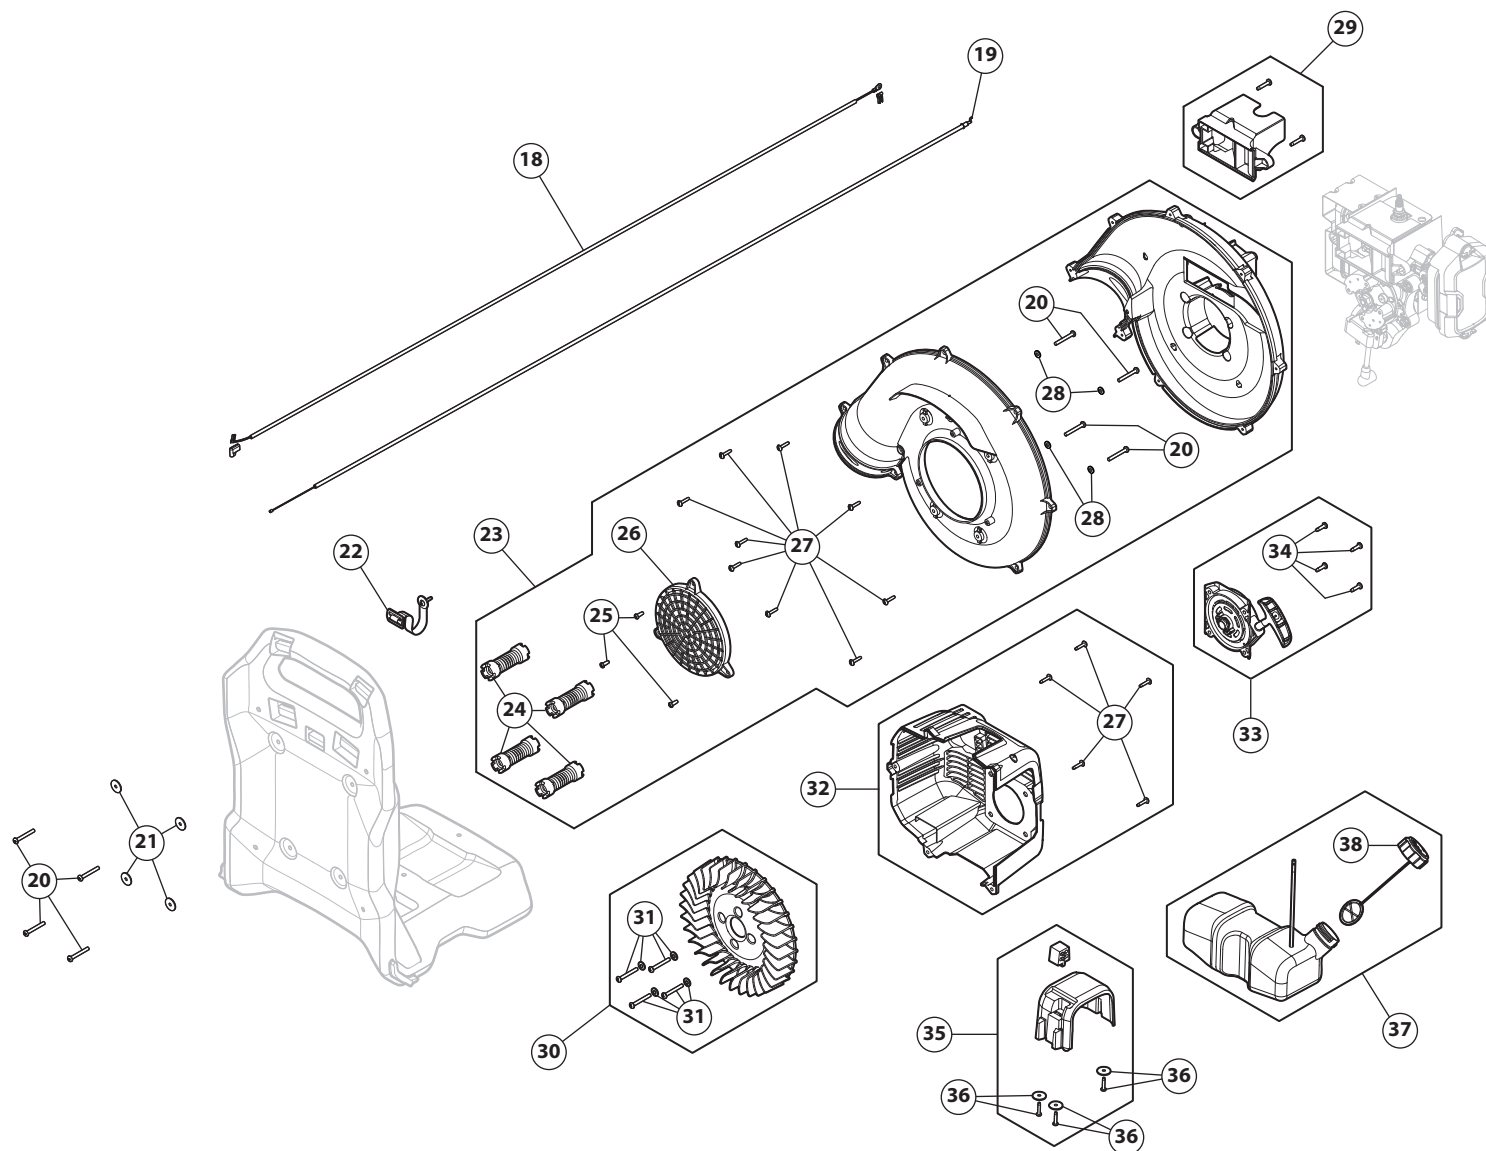

REPLACEMENT PARTS - MODEL TB51BP

2-CYCLE BACKPACK BLOWER

PPN 41AR51BP766

Item	Part No.	Description
1	753-11137	Muffler Assembly
2	753-11138	Shortblock Assembly (includes 3 - 8)
3	712-04137	Nut
4	753-11374	Flywheel and Module Assembly (includes 5)
5	914-04016	Flywheel Key
6	753-11191	Cylinder Gasket
7	710-11494	Screw
8	794-00046	Spark Plug
9	753-11141	Pawl Assembly

Item	Part No.	Description
10	753-11142	Insulator Assembly (includes 11)
11	753-11143	Carburetor Insulator
12	751-20089	Carburetor
13	753-11144	Air Cleaner Assembly (includes 14 - 17)
14	731-22551-10	Choke Lever
15	753-11153	Pre-Filter
16	753-11154	Air Filter
17	710-04517	Air Cleaner Screw

REPLACEMENT PARTS - MODEL TB51BP

2-CYCLE BACKPACK BLOWER

PPN 41AR51BP766

Item	Part No.	Description	Item	Part No.	Description
18	753-11157	Lead Wire	29	753-11155	Engine Vent
19	753-06434	Throttle Cable	30	841-015063S	Impeller Assembly (includes 31)
20	9689A	Bolt	31	753-11161	Impeller Hardware
21	753-11195	Washer	32	753-11194	Engine Cover Assembly (includes 27)
22	727-05494	Tether Strap	33	753-11162	Starter Assembly (includes 34)
23	753-11193	Impeller Housing Assembly (incl. 20, 24 - 28)	34	791-182195	Screw
24	753-11159	Insulator Mount	35	753-11164	Fuel Tank Bracket Assembly (includes 36)
25	1755	Screw	36	753-11163	Fuel Tank Bracket Hardware
26	753-11160	Intake Cover	37	753-11165	Fuel Tank Assembly (includes 38)
27	710-04194	Screw	38	753-06857	Fuel Cap
28	791-182409	Washer			

REPLACEMENT PARTS - MODEL TB51BP

2-CYCLE BACKPACK BLOWER

PPN 41AR51BP766

Item	Part No.	Description
39	728-05208	Rivet
40	727-05823	Back Pad
41	731-27479	Harness Frame
42	727-05850	Harness Straps

REPLACEMENT PARTS - MODEL TB51BP