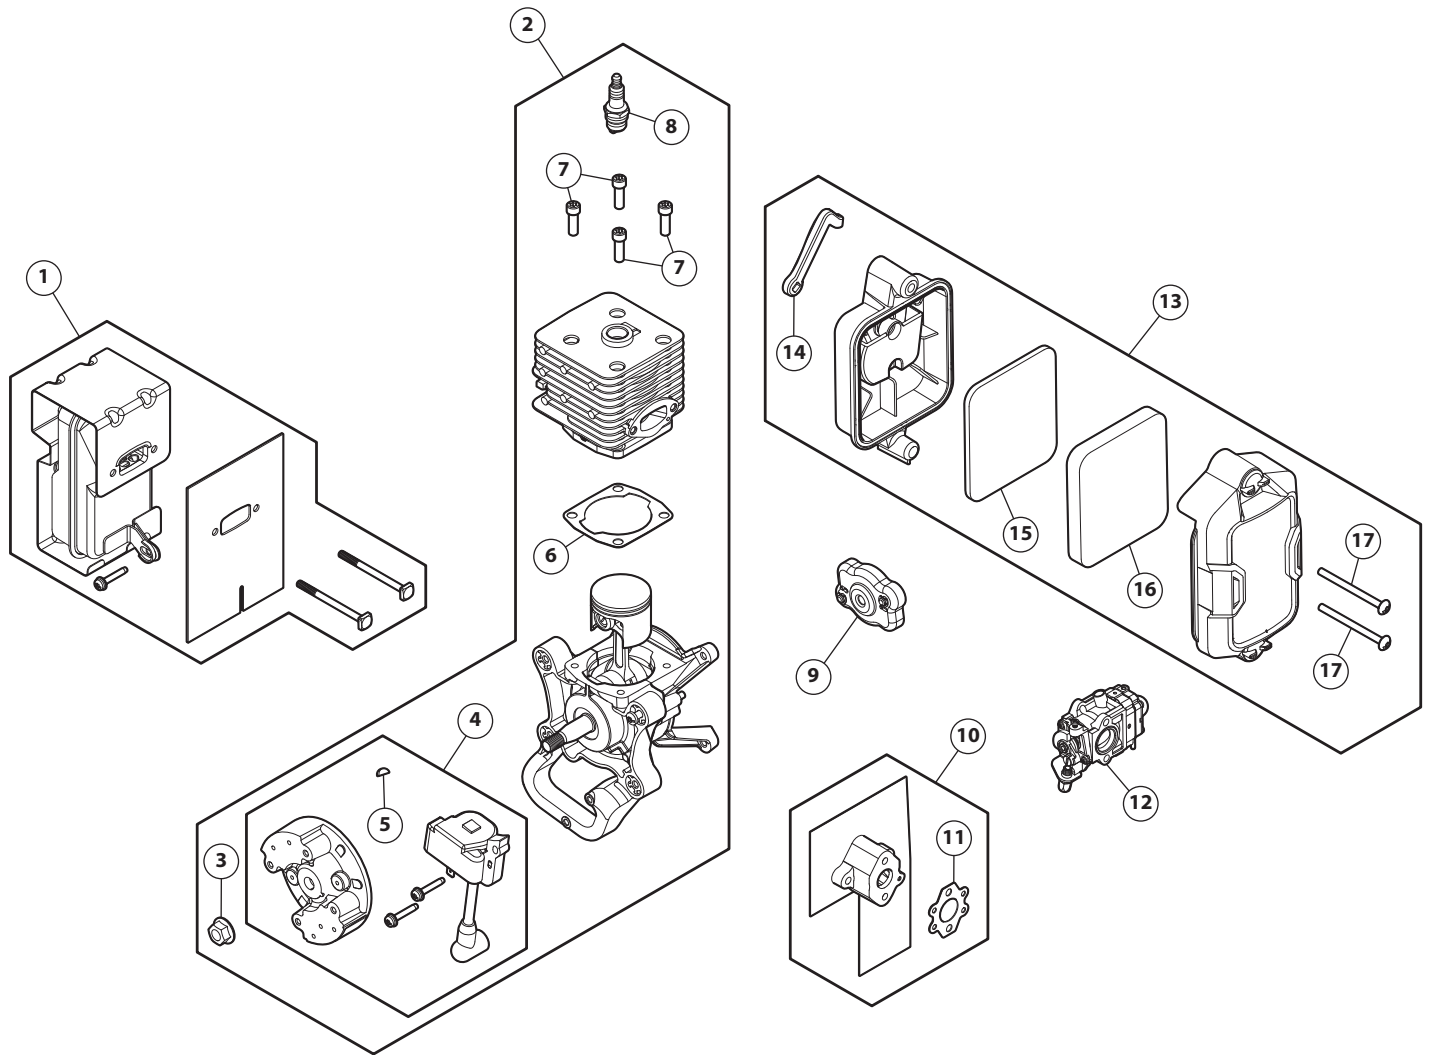

REPLACEMENT PARTS - MODEL TB51BP

2-CYCLE BACKPACK BLOWER

PPN 41AR51BP766

Item	Part No.	Description
1	753-11137	Muffler Assembly
2	753-11138	Shortblock Assembly (includes 3 - 8)
3	712-04137	Nut
4	753-11374	Flywheel and Module Assembly (includes 5)
5	914-04016	Flywheel Key
6	753-11191	Cylinder Gasket
7	710-11494	Screw
8	794-00046	Spark Plug
9	753-11141	Pawl Assembly

Item	Part No.	Description
10	753-11142	Insulator Assembly (includes 11)
11	753-11143	Carburetor Insulator
12	751-20089	Carburetor
13	753-11144	Air Cleaner Assembly (includes 14 - 17)
14	731-22551-10	Choke Lever
15	753-11153	Pre-Filter
16	753-11154	Air Filter
17	710-04517	Air Cleaner Screw

REPLACEMENT PARTS - MODEL TB51BP

2-CYCLE BACKPACK BLOWER

PPN 41AR51BP766

Item	Part No.	Description	Item	Part No.	Description
18	753-11157	Lead Wire	29	753-11155	Engine Vent
19	753-06434	Throttle Cable	30	841-015063S	Impeller Assembly (includes 31)
20	9689A	Bolt	31	753-11161	Impeller Hardware
21	753-11195	Washer	32	753-11194	Engine Cover Assembly (includes 27)
22	727-05494	Tether Strap	33	753-11162	Starter Assembly (includes 34)
23	753-11193	Impeller Housing Assembly (incl. 20, 24 - 28)	34	791-182195	Screw
24	753-11159	Insulator Mount	35	753-11164	Fuel Tank Bracket Assembly (includes 36)
25	1755	Screw	36	753-11163	Fuel Tank Bracket Hardware
26	753-11160	Intake Cover	37	753-11165	Fuel Tank Assembly (includes 38)
27	710-04194	Screw	38	753-06857	Fuel Cap
28	791-182409	Washer			