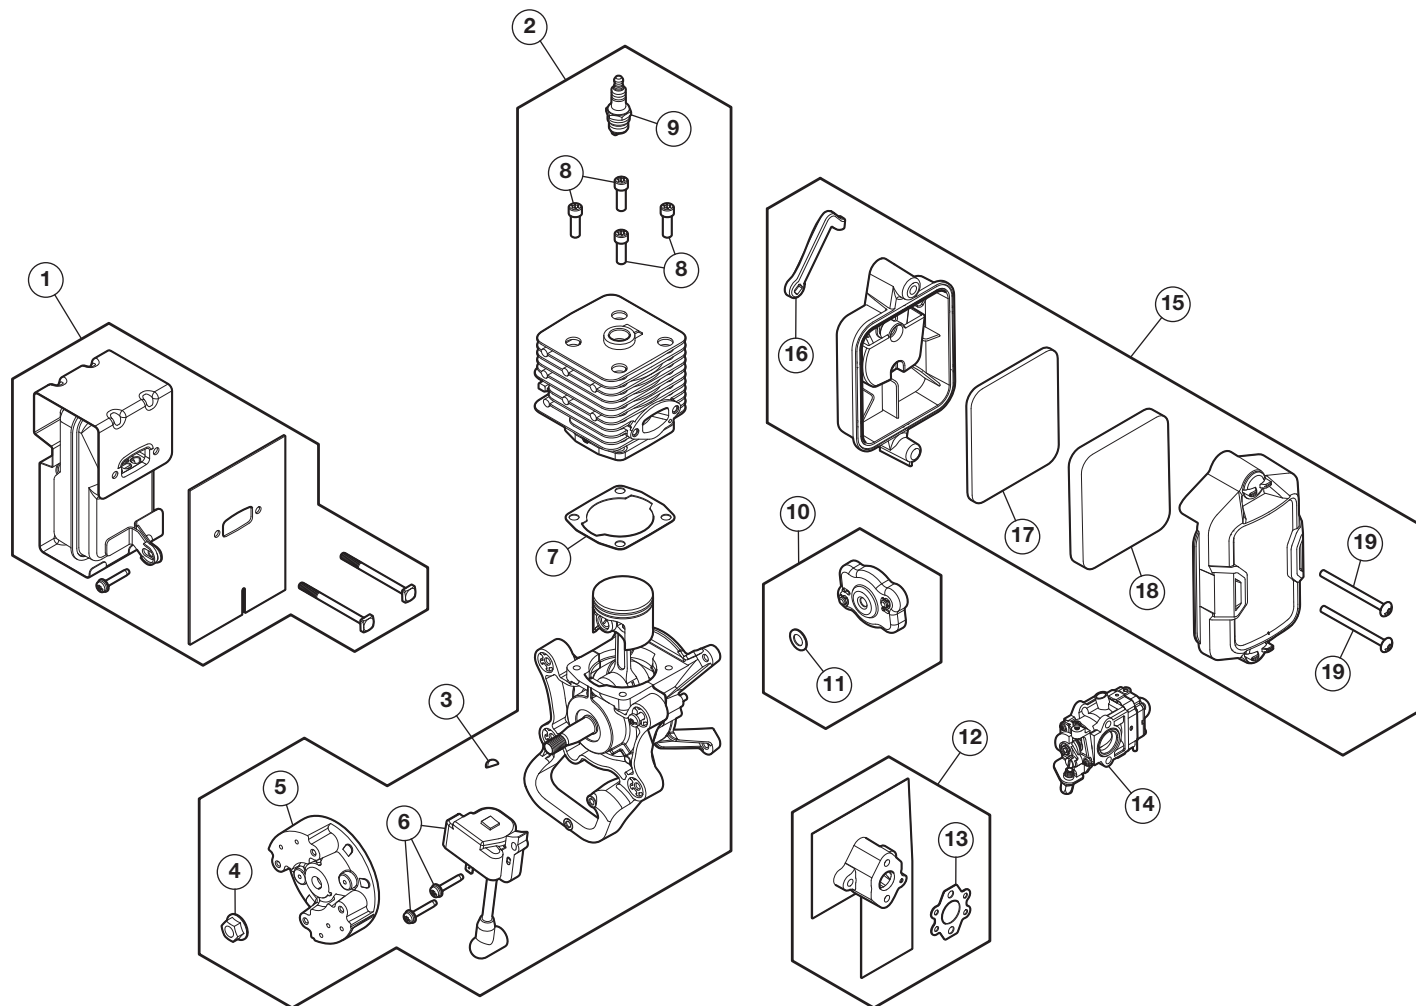

REPLACEMENT PARTS - MODEL TB51BP 2-CYCLE BACKPACK BLOWER

PPN 41AR51BP766

Item	Part No.	Description
1	753-11137	Muffler Assembly
2	753-11138	Shortblock Assembly (includes 3 - 9)
3	914-04016	Flywheel Key
4	712-04137	Nut
5	753-11139	Flywheel Assembly
6	753-11140	Module Assembly
7	753-11191	Cylinder Gasket
8	710-11494	Screw
9	794-00046	Spark Plug

Item	Part No.	Description
10	753-11141	Pawl Assembly (includes 11)
11	736-05103	Washer
12	753-11142	Insulator Assembly (includes 13)
13	753-11143	Carburetor Insulator
14	751-20089	Carburetor
15	753-11144	Air Cleaner Assembly (includes 16 - 19)
16	731-22551-10	Choke Lever
17	753-11153	Pre-Filter
18	753-11154	Air Filter
19	710-04517	Air Cleaner Screw

REPLACEMENT PARTS - MODEL TB51BP

2-CYCLE BACKPACK BLOWER

PPN 41AR51BP766

Item	Part No.	Description	Item	Part No.	Description
20	728-05208	Rivet	32	710-04194	Screw
21	727-05823	Back Pad	33	791-182409	Washer
22	753-11157	Lead Wire	34	753-11155	Engine Vent
23	753-06434	Throttle Cable	35	841-015063S	Impeller Assembly (includes 36)
24	9689A	Bolt	36	753-11161	Impeller Hardware
25	753-11195	Washer	37	753-11194	Engine Cover Assembly (includes 32)
26	731-25851A	Harness	38	753-11162	Starter Assembly (includes 39)
27	727-05494	Tether Strap	39	791-182195	Screw
28	753-11193	Impeller Housing Assem. (incl. 24, 29 - 33)	40	753-11164	Fuel Tank Bracket Assembly (includes 41)
29	753-11159	Insulator Mount	41	753-11163	Fuel Tank Bracket Hardware
30	1755	Screw	42	753-11165	Fuel Tank Assembly (includes 43)
31	753-11160	Intake Cover	43	753-06857	Fuel Cap

REPLACEMENT PARTS - MODEL TB51BP

2-CYCLE BACKPACK BLOWER

PPN 41AR51BP766

Item	Part No.	Description
44	731-22356	Nozzle
45	731-22355	Lower Blower Tube
46	753-11192	Throttle Grip Assembly
47	725-05280	Trigger Switch Assembly
48	731-06509-10	Throttle Trigger
49	631-07579	Upper Blower Tube
50	726-04080	Clamp
51	731-22351	Flex Tube
52	726-05432	Clamp
53	731-22354	Elbow