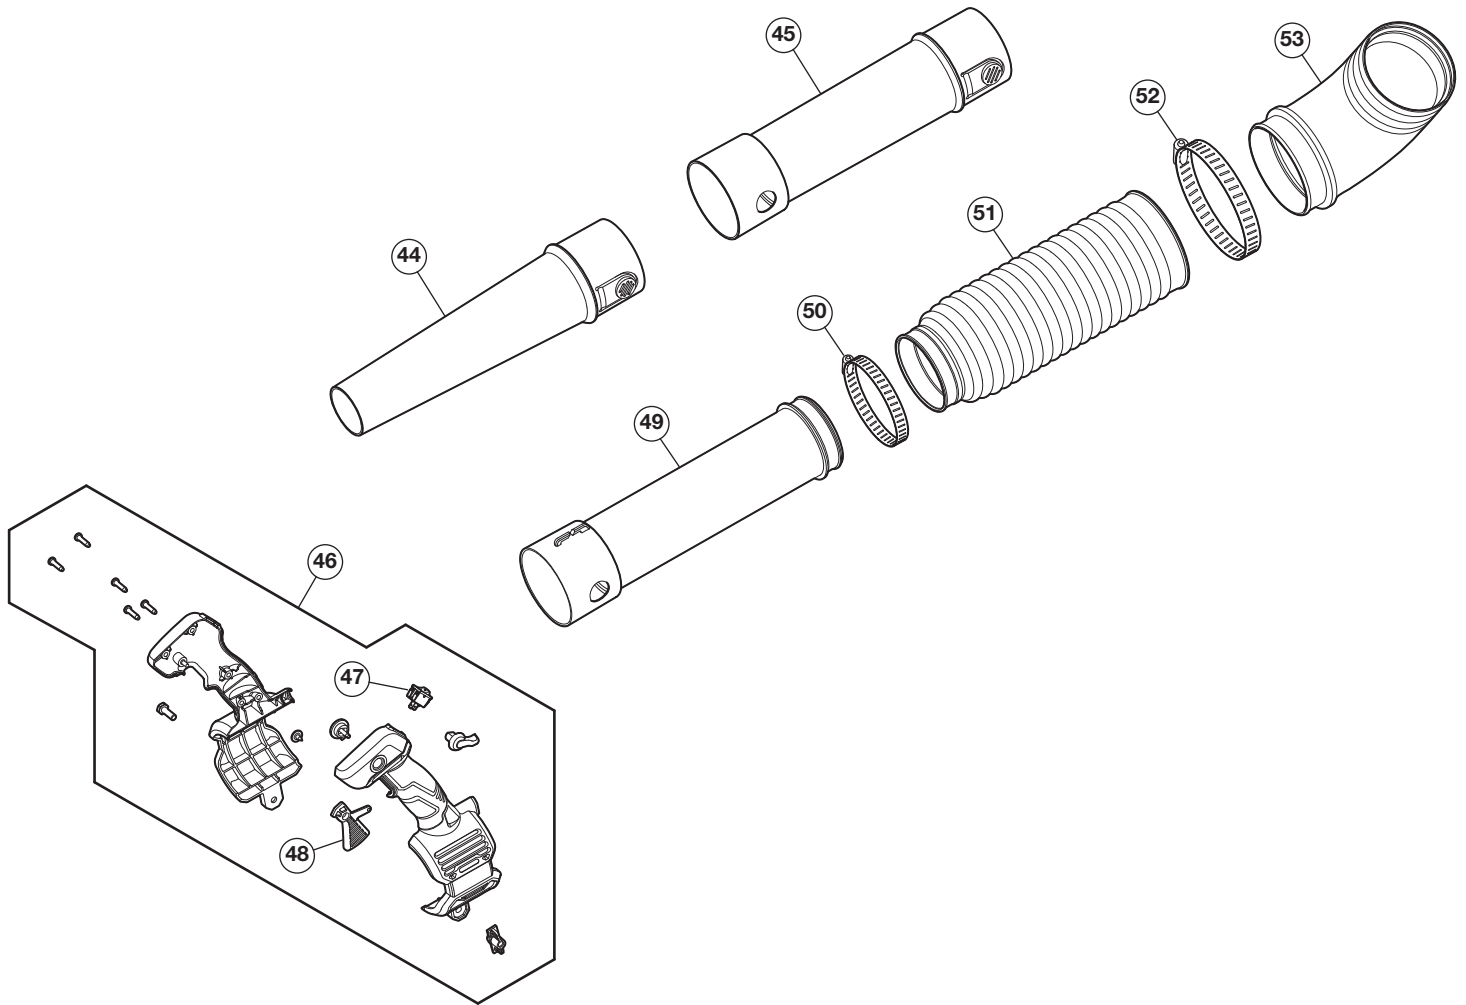

Item	Part No.	Description
10	753-11141	Pawl Assembly (includes 11)
11	736-05103	Washer
12	753-11142	Insulator Assembly (includes 13)
13	753-11143	Carburetor Insulator
14	751-20089	Carburetor
15	753-11144	Air Cleaner Assembly (includes 16 - 19)
16	731-22551-10	Choke Lever
17	753-11153	Pre-Filter
18	753-11154	Air Filter
19	710-04517	Air Cleaner Screw

REPLACEMENT PARTS - MODEL TB51BP

2-CYCLE BACKPACK BLOWER

PPN 41AR51BP766

Item	Part No.	Description	Item	Part No.	Description
20	728-05208	Rivet	32	710-04194	Screw
21	727-05823	Back Pad	33	791-182409	Washer
22	753-11157	Lead Wire	34	753-11155	Engine Vent
23	753-06434	Throttle Cable	35	841-015063S	Impeller Assembly (includes 36)
24	9689A	Bolt	36	753-11161	Impeller Hardware
25	753-11195	Washer	37	753-11194	Engine Cover Assembly (includes 32)
26	731-25851A	Harness	38	753-11162	Starter Assembly (includes 39)
27	727-05494	Tether Strap	39	791-182195	Screw
28	753-11193	Impeller Housing Assem. (incl. 24, 29 - 33)	40	753-11164	Fuel Tank Bracket Assembly (includes 41)
29	753-11159	Insulator Mount	41	753-11163	Fuel Tank Bracket Hardware
30	1755	Screw	42	753-11165	Fuel Tank Assembly (includes 43)
31	753-11160	Intake Cover	43	753-06857	Fuel Cap

REPLACEMENT PARTS - MODEL TB51BP

2-CYCLE BACKPACK BLOWER

PPN 41AR51BP766

Item	Part No.	Description
44	731-22356	Nozzle
45	731-22355	Lower Blower Tube
46	753-11192	Throttle Grip Assembly
47	725-05280	Trigger Switch Assembly
48	731-06509-10	Throttle Trigger
49	631-07579	Upper Blower Tube
50	726-04080	Clamp
51	731-22351	Flex Tube
52	726-05432	Clamp
53	731-22354	Elbow