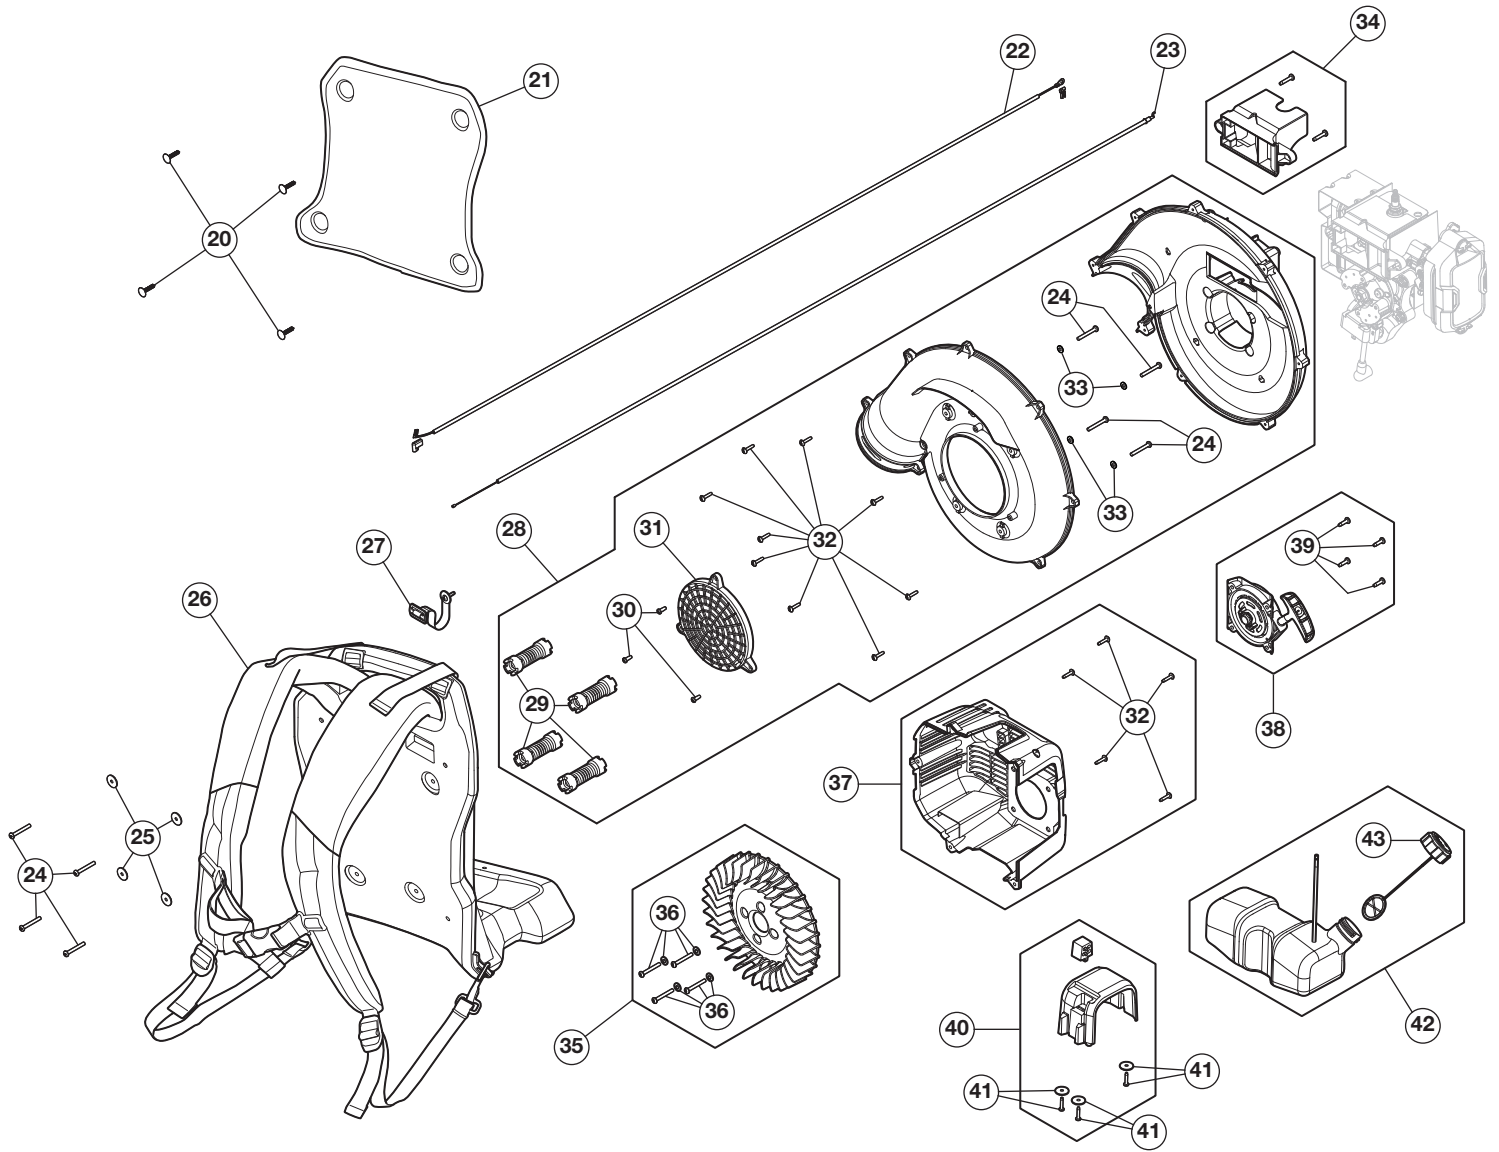

REPLACEMENT PARTS - MODEL TB51BP 2-CYCLE BACKPACK BLOWER

PPN 41AR51BP766

Item	Part No.	Description
1	753-11137	Muffler Assembly
2	753-11138	Shortblock Assembly (includes 3 - 9)
3	914-04016	Flywheel Key
4	712-04137	Nut
5	753-11139	Flywheel Assembly
6	753-11140	Module Assembly
7	753-11191	Cylinder Gasket
8	710-11494	Screw
9	794-00046	Spark Plug

Item	Part No.	Description
10	753-11141	Pawl Assembly (includes 11)
11	736-05103	Washer
12	753-11142	Insulator Assembly (includes 13)
13	753-11143	Carburetor Insulator
14	751-20089	Carburetor
15	753-11144	Air Cleaner Assembly (includes 16 - 19)
16	731-22551-10	Choke Lever
17	753-11153	Pre-Filter
18	753-11154	Air Filter
19	710-04517	Air Cleaner Screw

REPLACEMENT PARTS - MODEL TB51BP

2-CYCLE BACKPACK BLOWER

PPN 41AR51BP766

Item	Part No.	Description	Item	Part No.	Description
20	728-05208	Rivet	32	710-04194	Screw
21	727-05823	Back Pad	33	791-182409	Washer
22	753-11157	Lead Wire	34	753-11155	Engine Vent
23	753-06434	Throttle Cable	35	841-015063S	Impeller Assembly (includes 36)
24	9689A	Bolt	36	753-11161	Impeller Hardware
25	753-11195	Washer	37	753-11194	Engine Cover Assembly (includes 32)
26	731-25851A	Harness	38	753-11162	Starter Assembly (includes 39)
27	727-05494	Tether Strap	39	791-182195	Screw
28	753-11193	Impeller Housing Assem. (incl. 24, 29 - 33)	40	753-11164	Fuel Tank Bracket Assembly (includes 41)
29	753-11159	Insulator Mount	41	753-11163	Fuel Tank Bracket Hardware
30	1755	Screw	42	753-11165	Fuel Tank Assembly (includes 43)
31	753-11160	Intake Cover	43	753-06857	Fuel Cap

REPLACEMENT PARTS - MODEL TB51BP

2-CYCLE BACKPACK BLOWER

PPN 41AR51BP766

Item	Part No.	Description
44	731-22356	Nozzle
45	731-22355	Lower Blower Tube
46	753-11192	Throttle Grip Assembly
47	725-05280	Trigger Switch Assembly
48	731-06509-10	Throttle Trigger
49	631-07579	Upper Blower Tube
50	726-04080	Clamp
51	731-22351	Flex Tube
52	726-05432	Clamp
53	731-22354	Elbow