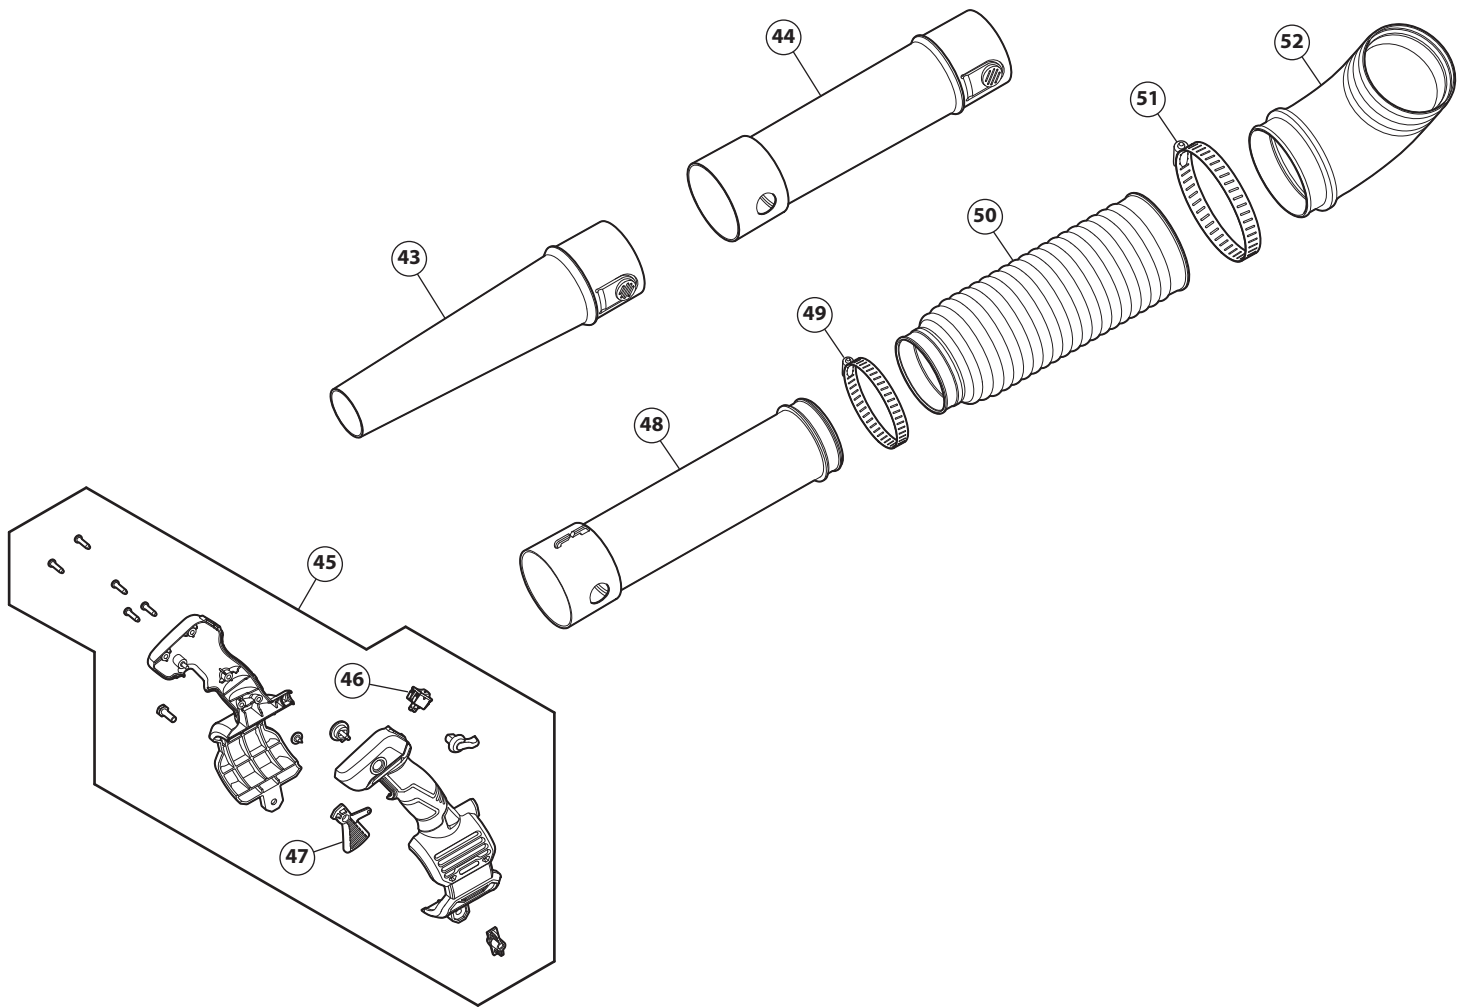

Item	Part No.	Description
10	753-11142	Insulator Assembly (includes 11)
11	753-11143	Carburetor Insulator
12	751-20089	Carburetor
13	753-11144	Air Cleaner Assembly (includes 14 - 17)
14	731-22551-10	Choke Lever
15	753-11153	Pre-Filter
16	753-11154	Air Filter
17	710-04517	Air Cleaner Screw

REPLACEMENT PARTS - MODEL TB51BP

2-CYCLE BACKPACK BLOWER

PPN 41AR51BP766

Item	Part No.	Description	Item	Part No.	Description
18	753-11157	Lead Wire	29	753-11155	Engine Vent
19	753-06434	Throttle Cable	30	841-015063S	Impeller Assembly (includes 31)
20	9689A	Bolt	31	753-11161	Impeller Hardware
21	753-11195	Washer	32	753-11194	Engine Cover Assembly (includes 27)
22	727-05494	Tether Strap	33	753-11162	Starter Assembly (includes 34)
23	753-11193	Impeller Housing Assembly (incl. 20, 24 - 28)	34	791-182195	Screw
24	753-11159	Insulator Mount	35	753-11164	Fuel Tank Bracket Assembly (includes 36)
25	1755	Screw	36	753-11163	Fuel Tank Bracket Hardware
26	753-11160	Intake Cover	37	753-11165	Fuel Tank Assembly (includes 38)
27	710-04194	Screw	38	753-06857	Fuel Cap
28	791-182409	Washer			

REPLACEMENT PARTS - MODEL TB51BP

2-CYCLE BACKPACK BLOWER

PPN 41AR51BP766

Item	Part No.	Description
39	728-05208	Rivet
40	727-05823	Back Pad
41	731-27479	Harness Frame
42	727-05850	Harness Straps

REPLACEMENT PARTS - MODEL TB51BP

2-CYCLE BACKPACK BLOWER

PPN 41AR51BP766

Item	Part No.	Description
43	731-22356	Nozzle
44	731-22355	Lower Blower Tube
45	753-11192	Throttle Grip Assembly (includes 46 & 47)
46	725-05280	Trigger Switch Assembly
47	731-06509-10	Throttle Trigger
48	631-07579	Upper Blower Tube
49	726-04080	Clamp
50	731-22351	Flex Tube
51	726-05432	Clamp
52	731-22354	Elbow