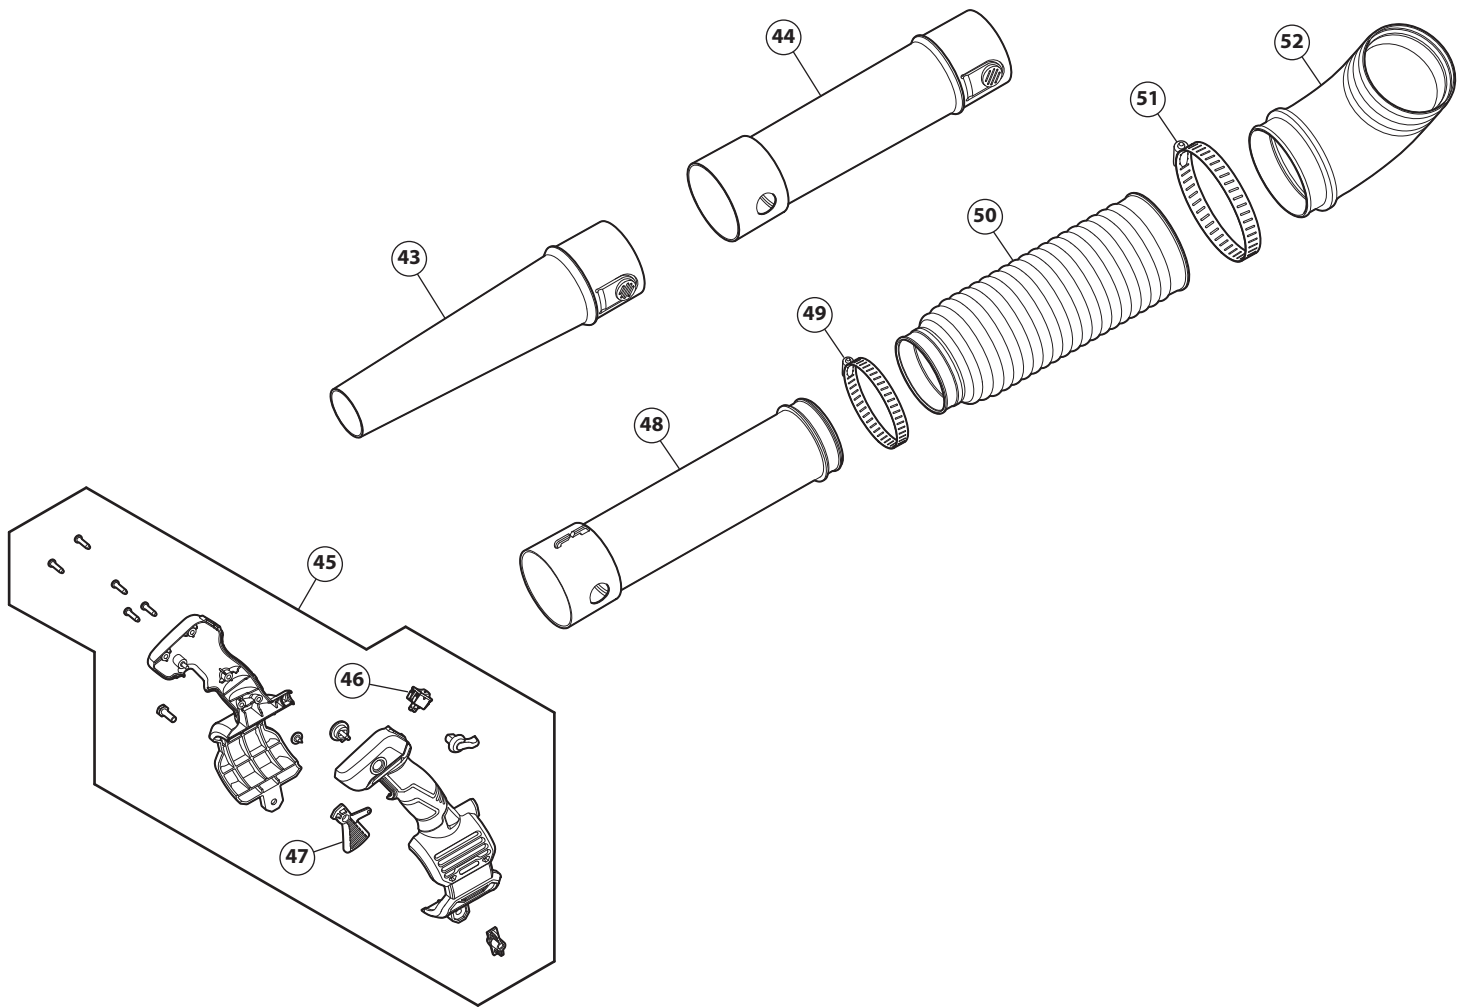

Item	Part No.	Description
10	753-11142	Insulator Assembly (includes 11)
11	753-11143	Carburetor Insulator
12	751-20089	Carburetor
13	753-11144	Air Cleaner Assembly (includes 14 - 17)
14	731-22551-10	Choke Lever
15	753-11153	Pre-Filter
16	753-11154	Air Filter
17	710-04517	Air Cleaner Screw

REPLACEMENT PARTS - MODEL TB51BP

2-CYCLE BACKPACK BLOWER

PPN 41AR51BP866

Item	Part No.	Description	Item	Part No.	Description
18	753-11196	Lead Wire	29	753-11155	Engine Vent
19	753-06434	Throttle Cable	30	841-015063S	Impeller Assembly (includes 31)
20	9689A	Bolt	31	753-11161	Impeller Hardware
21	753-11195	Washer	32	753-11194	Engine Cover Assembly (includes 27)
22	727-05494	Tether Strap	33	753-11162	Starter Assembly (includes 34)
23	753-11193	Impeller Housing Assembly (incl. 20, 24 - 28)	34	791-182195	Screw
24	753-11159	Insulator Mount	35	753-11164	Fuel Tank Bracket Assembly (includes 36)
25	1755	Screw	36	753-11163	Fuel Tank Bracket Hardware
26	753-11160	Intake Cover	37	753-11165	Fuel Tank Assembly (includes 38)
27	710-04194	Screw	38	753-06857	Fuel Cap
28	791-182409	Washer			

REPLACEMENT PARTS - MODEL TB51BP

2-CYCLE BACKPACK BLOWER

PPN 41AR51BP866

Item	Part No.	Description
39	728-05208	Rivet
40	727-05823	Back Pad
41	731-27479	Harness Frame
42	727-05850	Harness Straps

REPLACEMENT PARTS - MODEL TB51BP

2-CYCLE BACKPACK BLOWER

PPN 41AR51BP866

Item	Part No.	Description
43	731-22356	Nozzle
44	731-22355	Lower Blower Tube
45	753-11192	Throttle Grip Assembly (includes 46 & 47)
46	725-05280	Trigger Switch Assembly
47	731-06509-10	Throttle Trigger
48	631-07579	Upper Blower Tube
49	726-04080	Clamp
50	731-22351	Flex Tube
51	726-05432	Clamp
52	731-22354	Elbow