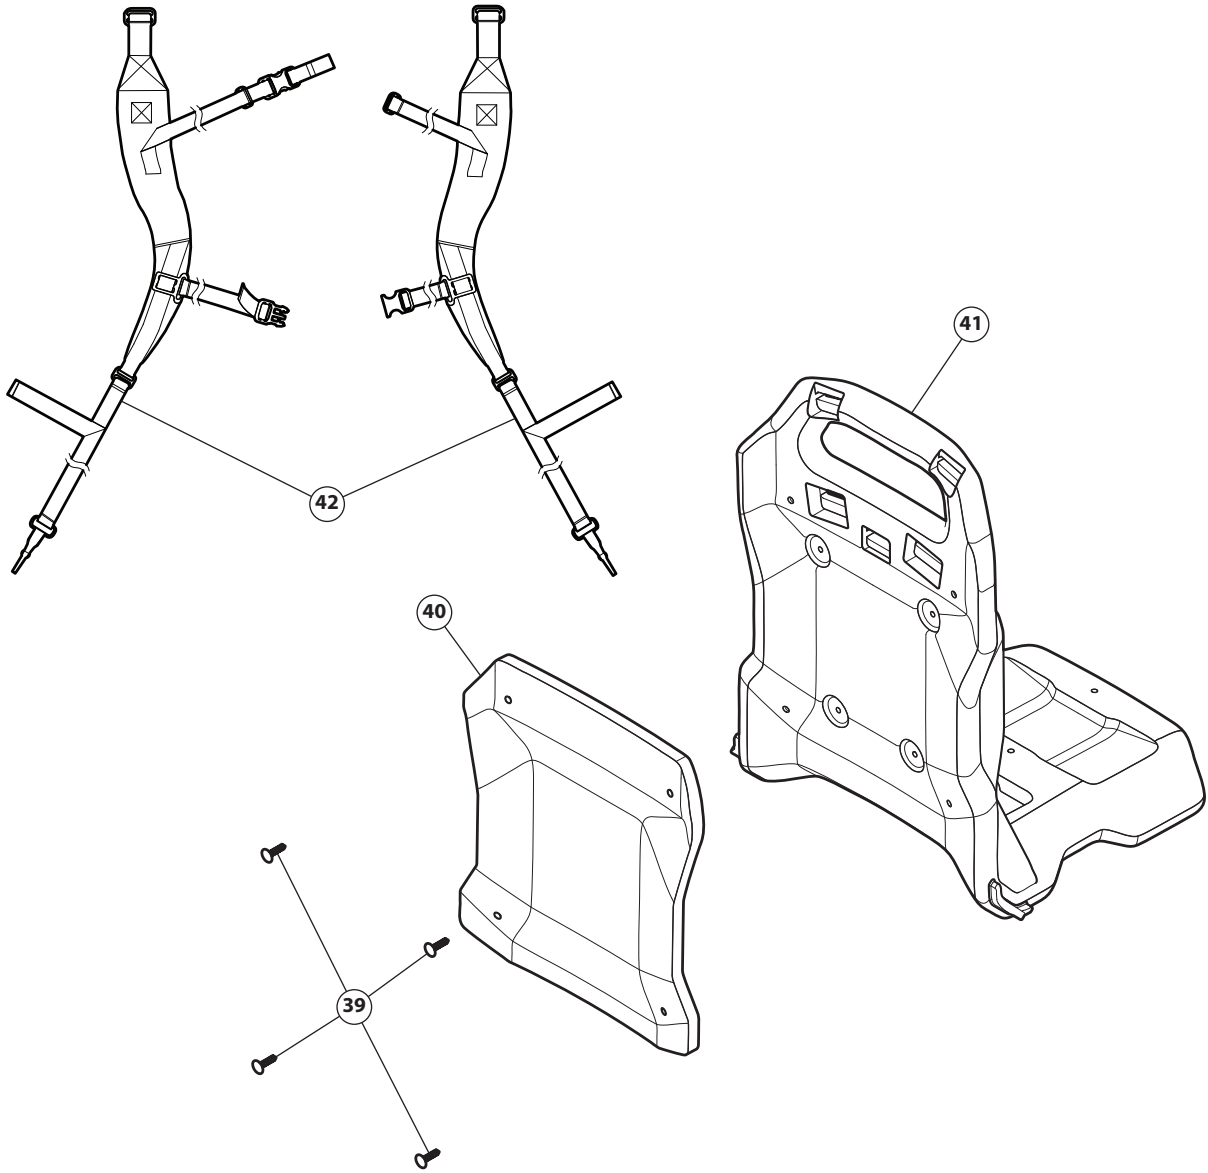

REPLACEMENT PARTS - MODEL TB51BP

2-CYCLE BACKPACK BLOWER

PPN 41AR51BP866

Item	Part No.	Description
39	728-05208	Rivet
40	727-05823	Back Pad
41	731-27479	Harness Frame
42	727-05850	Harness Straps