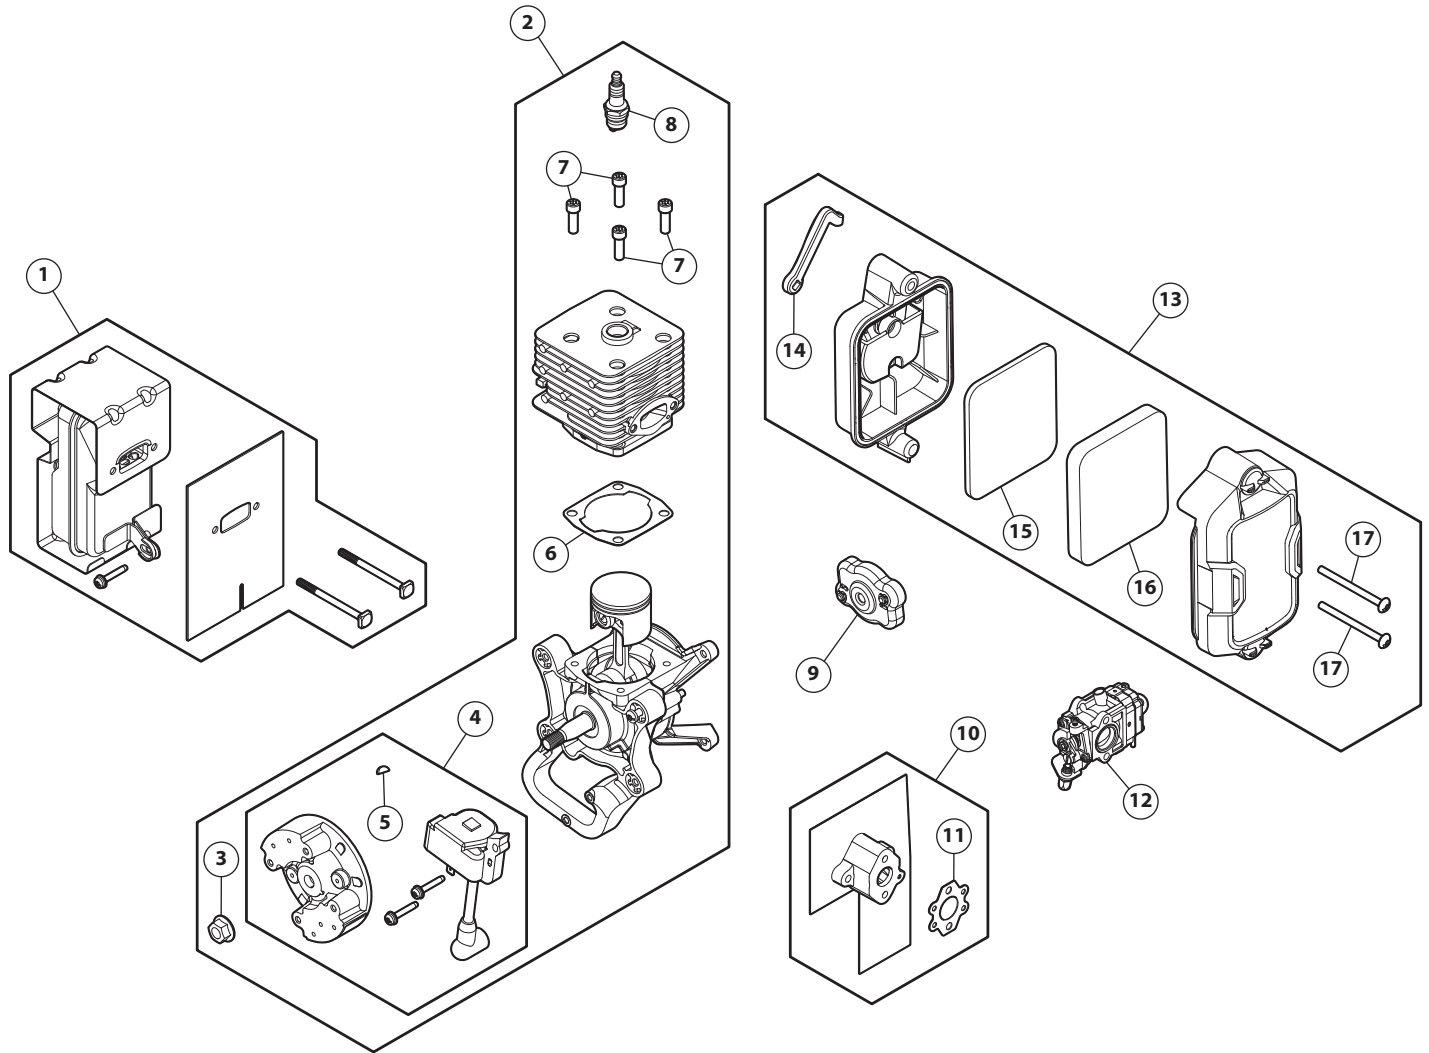

REPLACEMENT PARTS - MODEL TB51BP

2-CYCLE BACKPACK BLOWER

PPN 41AR51BP866

Item	Part No.	Description
1	753-11137	Muffler Assembly
2	753-11138	Shortblock Assembly (includes 3 - 8)
3	712-04137	Nut
4	753-11373	Flywheel and Module Assembly (includes 5)
5	914-04016	Flywheel Key
6	753-11191	Cylinder Gasket
7	710-11494	Screw
8	794-00046	Spark Plug
9	753-11141	Pawl Assembly

Item	Part No.	Description
10	753-11142	Insulator Assembly (includes 11)
11	753-11143	Carburetor Insulator
12	751-20089	Carburetor
13	753-11144	Air Cleaner Assembly (includes 14 - 17)
14	731-22551-10	Choke Lever
15	753-11153	Pre-Filter
16	753-11154	Air Filter
17	710-04517	Air Cleaner Screw

REPLACEMENT PARTS - MODEL TB51BP

2-CYCLE BACKPACK BLOWER

PPN 41AR51BP866

Item	Part No.	Description	Item	Part No.	Description
18	753-11196	Lead Wire	29	753-11155	Engine Vent
19	753-06434	Throttle Cable	30	841-015063S	Impeller Assembly (includes 31)
20	9689A	Bolt	31	753-11161	Impeller Hardware
21	753-11195	Washer	32	753-11194	Engine Cover Assembly (includes 27)
22	727-05494	Tether Strap	33	753-11162	Starter Assembly (includes 34)
23	753-11193	Impeller Housing Assembly (incl. 20, 24 - 28)	34	791-182195	Screw
24	753-11159	Insulator Mount	35	753-11164	Fuel Tank Bracket Assembly (includes 36)
25	1755	Screw	36	753-11163	Fuel Tank Bracket Hardware
26	753-11160	Intake Cover	37	753-11165	Fuel Tank Assembly (includes 38)
27	710-04194	Screw	38	753-06857	Fuel Cap
28	791-182409	Washer			

REPLACEMENT PARTS - MODEL TB51BP

2-CYCLE BACKPACK BLOWER

PPN 41AR51BP866

Item	Part No.	Description
39	728-05208	Rivet
40	727-05823	Back Pad
41	731-27479	Harness Frame
42	727-05850	Harness Straps

REPLACEMENT PARTS - MODEL TB51BP