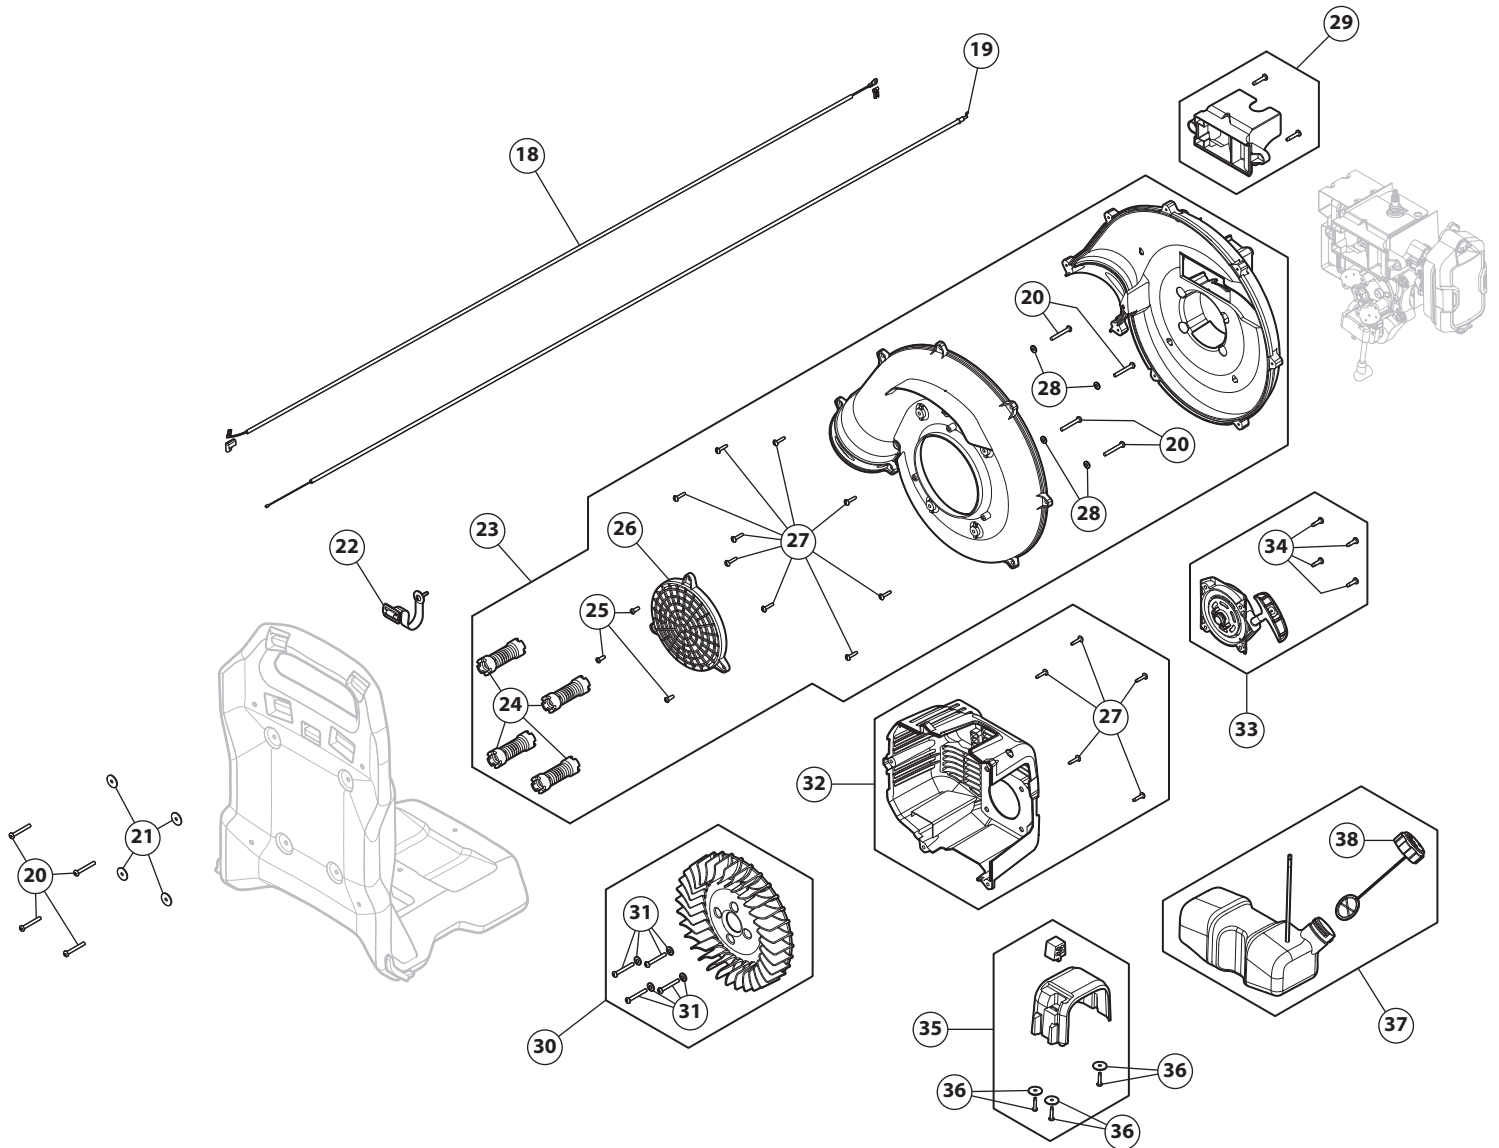

REPLACEMENT PARTS - MODEL TB51BP

2-CYCLE BACKPACK BLOWER

PPN 41AR51BP866

Item	Part No.	Description
1	753-11137	Muffler Assembly
2	753-11138	Shortblock Assembly (includes 3 - 8)
3	712-04137	Nut
4	753-11373	Flywheel and Module Assembly (includes 5)
5	914-04016	Flywheel Key
6	753-11191	Cylinder Gasket
7	710-11494	Screw
8	794-00046	Spark Plug
9	753-11141	Pawl Assembly

Item	Part No.	Description
10	753-11142	Insulator Assembly (includes 11)
11	753-11143	Carburetor Insulator
12	751-20089	Carburetor
13	753-11144	Air Cleaner Assembly (includes 14 - 17)
14	731-22551-10	Choke Lever
15	753-11153	Pre-Filter
16	753-11154	Air Filter
17	710-04517	Air Cleaner Screw

REPLACEMENT PARTS - MODEL TB51BP

2-CYCLE BACKPACK BLOWER

PPN 41AR51BP866

Item	Part No.	Description	Item	Part No.	Description
18	753-11196	Lead Wire	29	753-11155	Engine Vent
19	753-06434	Throttle Cable	30	841-015063S	Impeller Assembly (includes 31)
20	9689A	Bolt	31	753-11161	Impeller Hardware
21	753-11195	Washer	32	753-11194	Engine Cover Assembly (includes 27)
22	727-05494	Tether Strap	33	753-11162	Starter Assembly (includes 34)
23	753-11193	Impeller Housing Assembly (incl. 20, 24 - 28)	34	791-182195	Screw
24	753-11159	Insulator Mount	35	753-11164	Fuel Tank Bracket Assembly (includes 36)
25	1755	Screw	36	753-11163	Fuel Tank Bracket Hardware
26	753-11160	Intake Cover	37	753-11165	Fuel Tank Assembly (includes 38)
27	710-04194	Screw	38	753-06857	Fuel Cap
28	791-182409	Washer			

REPLACEMENT PARTS - MODEL TB51BP

2-CYCLE BACKPACK BLOWER

PPN 41AR51BP866

Item	Part No.	Description
39	728-05208	Rivet
40	727-05823	Back Pad
41	731-27479	Harness Frame
42	727-05850	Harness Straps

REPLACEMENT PARTS - MODEL TB51BP