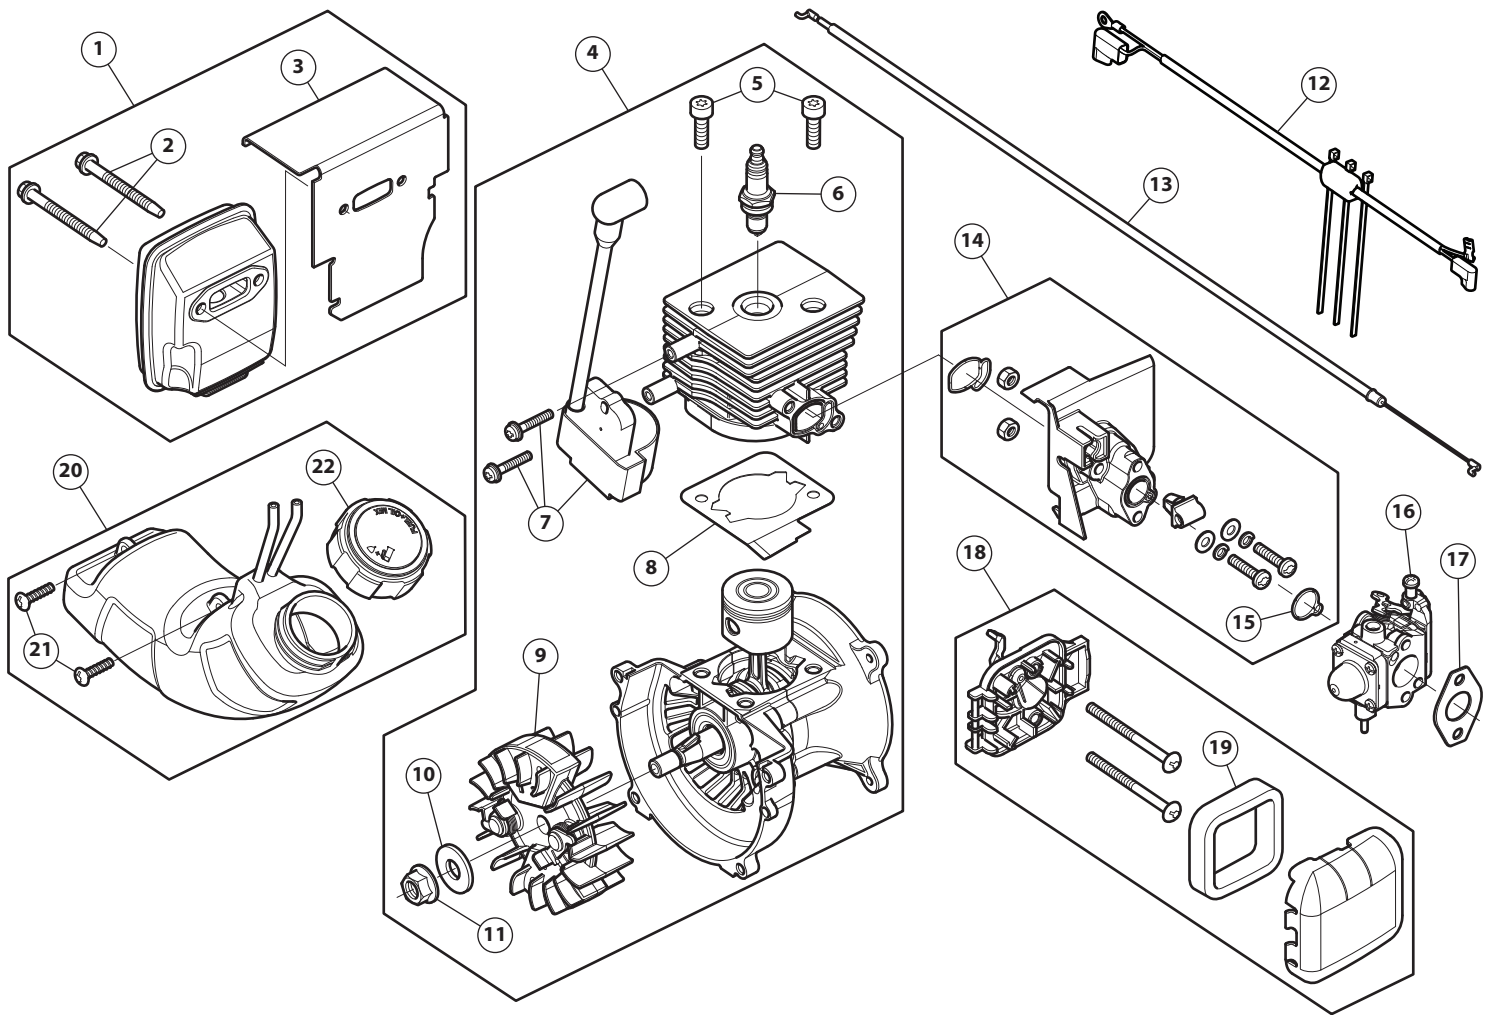

# REPLACEMENT PARTS - MODEL TB272V

## 2-CYCLE BLOWER / VACUUM

PPN 41AR272V866

Item	Part No.	Description	Item	Part No.	Description
1	753-06027	Muffler Assembly (includes 2 & 3)	12	753-08260	Lead Wire
2	753-06294	Muffler Screws	13	753-06690	Throttle Cable
3	753-05946	Muffler Gasket	14	753-06189	Insulator Assembly (includes 15)
4	753-06687	Shortblock Assembly (includes 5 - 11)	15	753-06185	Insulator O-Ring
5	710-04715	Screw	16	753-08637	Carburetor Assembly (includes 17)
6	794-00097	Spark Plug	17	753-06253	Carburetor Gasket
7	753-06443	Module Assembly	18	753-08636	Air Cleaner Assembly (includes 19)
8	753-06827	Cylinder Gasket	19	791-181757	Air Filter
9	753-06175	Flywheel Assembly	20	753-06720	Fuel Tank Assembly (includes 21 & 22)
10	736-04107	Washer	21	710-04194	Screw
11	712-04137	Nut	22	753-06857	Fuel Cap

## 2-CYCLE BLOWER / VACUUM

PPN 41AR272V866

Item	Part No.	Description	Item	Part No.	Description
23	753-06694	Muffler Cover Assembly (includes 33)	37	1755	Screw
24	753-05936	Upper Blower Tube	38	753-06696	Door Lock
25	753-05937	Lower Blower Tube	39	753-06678	Intake Cover (includes 37 & 38)
26	753-06660	Upper Vacuum Tube	40	753-05918	Spring
27	791-180467	Lower Vacuum Tube	41	753-06679	Impeller Housing
28	753-05932	Outer Trigger Lock	42	912-0237	Nut
29	753-05919	Handle Grips	43	753-05928	Washer
30	791-182405	Switch	44	753-05929	Impeller
31	753-05925	Wavey Washer	45	791-181862	Screw
32	753-05924	Inner Trigger Lock	46	753-06693	Impeller Housing
33	710-04194	Screw	47	753-06695	Engine Cover Assembly (includes 33 & 45)
34	753-05930	Throttle Trigger	48	753-06658	Elbow Tube
35	753-05926	Latch Tube	49	753-06659	Bag
36	753-05939	Latch Spring			