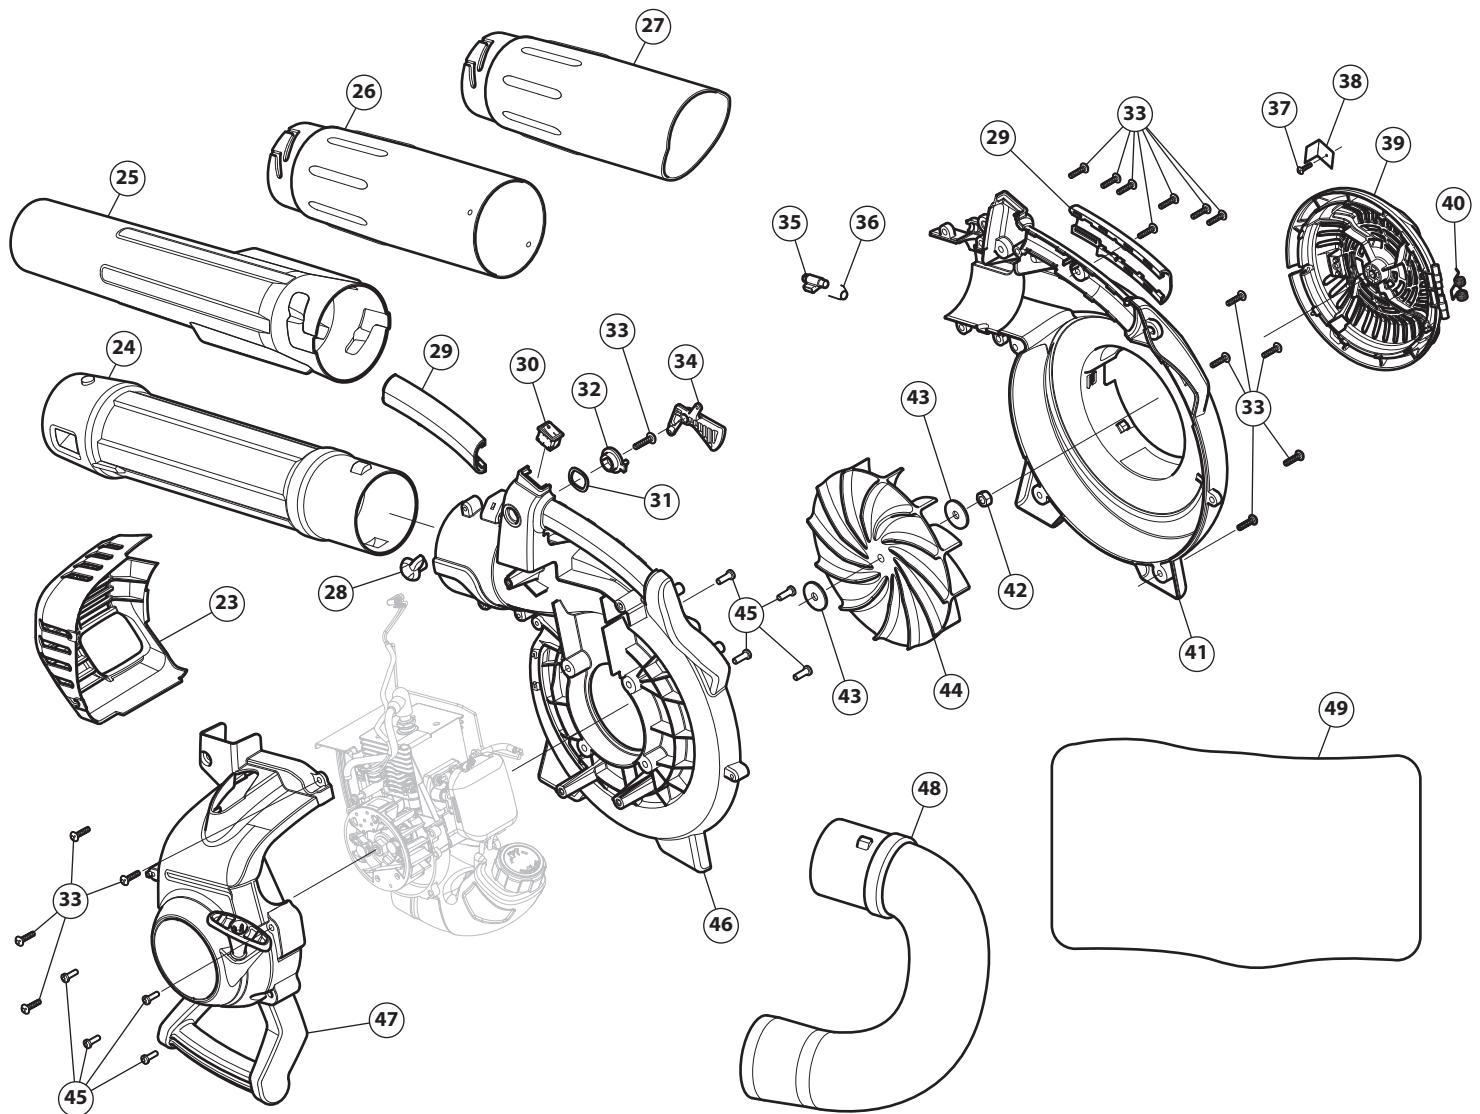

# REPLACEMENT PARTS - MODEL TB272V

## 2-CYCLE BLOWER / VACUUM

PPN 41AR272V866

Item	Part No.	Description	Item	Part No.	Description
1	753-06027	Muffler Assembly (includes 2 & 3)	12	753-08260	Lead Wire
2	753-06294	Muffler Screws	13	753-06690	Throttle Cable
3	753-05946	Muffler Gasket	14	753-06189	Insulator Assembly (includes 15)
4	753-06687	Shortblock Assembly (includes 5 - 11)	15	753-06185	Insulator O-Ring
5	710-04715	Screw	16	753-08637	Carburetor Assembly (includes 17)
6	794-00097	Spark Plug	17	753-06253	Carburetor Gasket
7	753-06443	Module Assembly	18	753-08636	Air Cleaner Assembly (includes 19)
8	753-06827	Cylinder Gasket	19	791-181757	Air Filter
9	753-06175	Flywheel Assembly	20	753-06720	Fuel Tank Assembly (includes 21 & 22)
10	736-04107	Washer	21	710-04194	Screw
11	712-04137	Nut	22	753-06857	Fuel Cap

## 2-CYCLE BLOWER / VACUUM

PPN 41AR272V866

Item	Part No.	Description	Item	Part No.	Description
23	753-06694	Muffler Cover Assembly (includes 33)	37	1755	Screw
24	753-05936	Upper Blower Tube	38	753-06696	Door Lock
25	753-05937	Lower Blower Tube	39	753-06678	Intake Cover (includes 37 & 38)
26	753-06660	Upper Vacuum Tube	40	753-05918	Spring
27	791-180467	Lower Vacuum Tube	41	753-06679	Impeller Housing
28	753-05932	Outer Trigger Lock	42	912-0237	Nut
29	753-05919	Handle Grips	43	753-05928	Washer
30	791-182405	Switch	44	753-05929	Impeller
31	753-05925	Wavey Washer	45	791-181862	Screw
32	753-05924	Inner Trigger Lock	46	753-06693	Impeller Housing
33	710-04194	Screw	47	753-06695	Engine Cover Assembly (includes 33 & 45)
34	753-05930	Throttle Trigger	48	753-06658	Elbow Tube
35	753-05926	Latch Tube	49	753-06659	Bag
36	753-05939	Latch Spring			