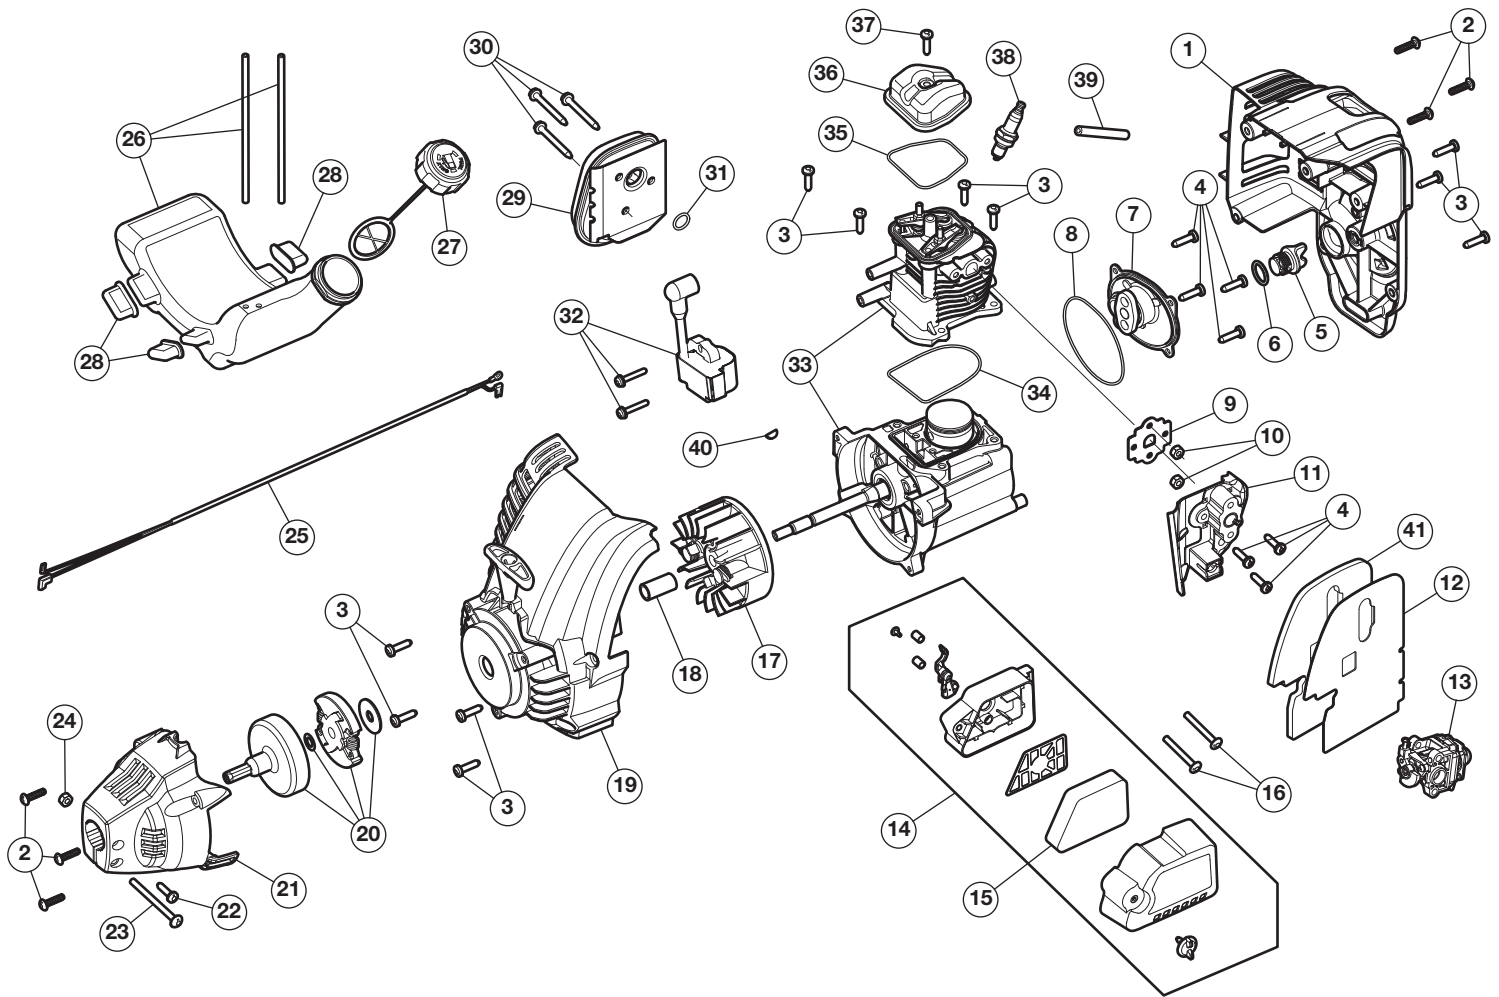

REPLACEMENT PARTS - MODEL TBC304

4-CYCLE CULTIVATOR

PPN 21BKC304766

Item	Part No.	Description	Item	Part No.	Description
1	753-06237	Engine Cover Assembly (includes 2 & 3)	22	710-04165	Anti-Rotation Screw
2	710-04194	Cover Screw	23	9689A	Clamp Screw
3	710-04604	Starter Screw	24	1757	Clamp Nut
4	791-181003	Screw	25	9681	Lead Wires
5	753-05408	Oil Plug (includes 6)	26	753-06797	Fuel Tank Assembly (includes 27)
6	791-182290	Oil Plug O-Ring	27	753-1229	Fuel Tank Cap
7	753-06259	Crank Case Cover	28	753-05259	Fuel Tank Pads
8	753-05238	Crank Case Cover O-Ring	29	753-06238	Muffler Assembly (includes 30 & 31)
9	753-05247	Insulator Gasket	30	710-04809	Muffler Screw
10	712-04099	Insulator Nut	31	753-05244	Muffler Gasket
11	841-020801S	Insulator (includes 12)	32	753-11252	Module Assembly
12	753-06948	Carburetor Gasket	33	841-021441S	Shortblock Assembly (includes 3-8, 34-38)
13	751-22423	Carburetor (with Primer)	34	753-05910	Cylinder O-Ring
14	841-036206S	Air Cleaner Cover Assembly (includes 15)	35	753-05902	Rocker Cover O-Ring
15	753-05996	Air Filter	36	753-05901	Rocker Cover
16	710-04517	Air Filter Screw	37	792-9057	Rocker Cover Screw
17	753-06221	Flywheel Assembly	38	794-00082	Spark Plug
18	750-04434	Spacer	39	753-10205	Breather Hose
19	753-11256	Starter Housing Assembly (includes 3)	40	914-04016	Flywheel Key
20	753-06281	Clutch Assembly	41	753-06949	Heat Shield
21	753-05263	Clutch Cover (includes 2)