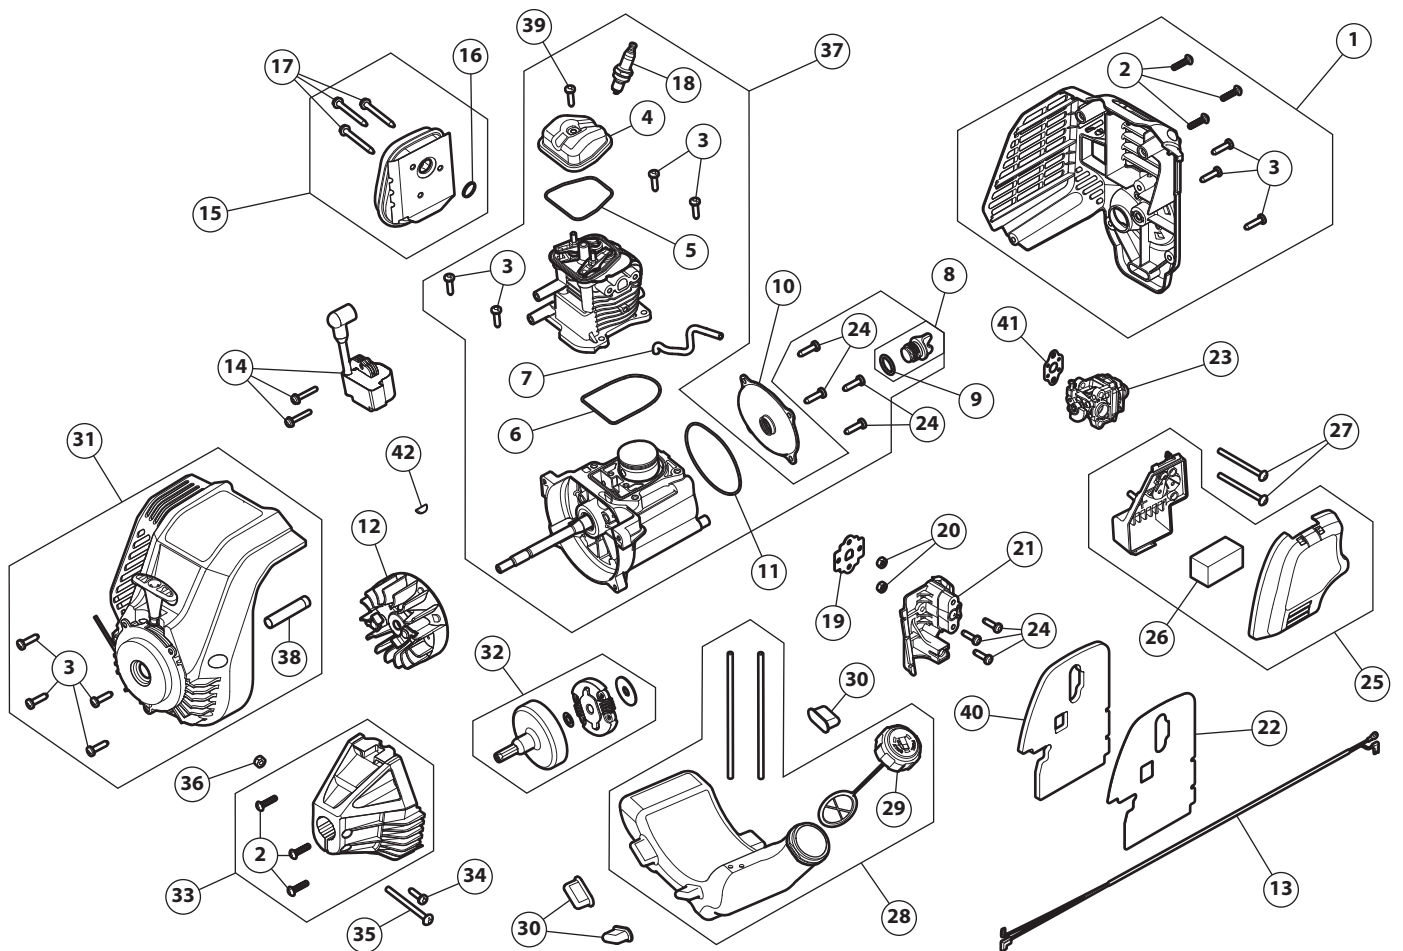

REPLACEMENT PARTS - MODEL TB304S

4-CYCLE TRIMMER

PPN 41BD304S766

Item	Part No.	Description	Item	Part No.	Description
1	753-09884	Engine Cover Assembly (includes 2 & 3)	22	753-06948	Carburetor Gasket
2	710-04194	Cover Screw	23	751-22423	Carburetor w/Primer
3	710-04604	Screw	24	791-181003	Screw
4	753-05901	Rocker Cover	25	841-036210S	Air Cleaner Cover Assembly (incl. 26)
5	753-05902	Rocker Cover O-Ring	26	753-05254	Air Filter
6	753-05910	Cylinder O-Ring	27	710-04517	Screw
7	753-10205	Breather Hose	28	753-06797	Fuel Tank Assembly (includes 29)
8	753-05408	Oil Plug (includes 9)	29	753-1229	Fuel Cap
9	791-182290	Oil Plug O-Ring	30	753-05259	Fuel Tank Pads
10	753-06259	Crankcase Cover	31	753-10204	Starter Housing Assembly (incl. 3 & 38)
11	753-05238	Crankcase Cover O-ring	32	753-06281	Clutch Assembly
12	753-06221	Flywheel Assembly	33	753-09887	Clutch Cover (includes 2)
13	753-05264	Lead Wires	34	791-182519	Anti-Rotation Screw
14	753-11255	Module Assembly	35	753-04003	Clamp Screw
15	753-05245	Muffler Assembly (includes 16 & 17)	36	712-0161	Nut
16	753-05244	Muffler Gasket	37	841-021441S	Shortblock Assem. (incl. 3-9, 11, 18, 24 & 39)
17	710-04809	Muffler Screw	38	750-04434	Spacer
18	794-00082	Spark Plug	39	791-181025	Rocker Cover Screw
19	753-05247	Insulator Gasket	40	753-06949	Heat Shield
20	712-04099	Nut	41	791-181709	Gasket
21	841-020801S	Insulator	42	914-04016	Flywheel Key