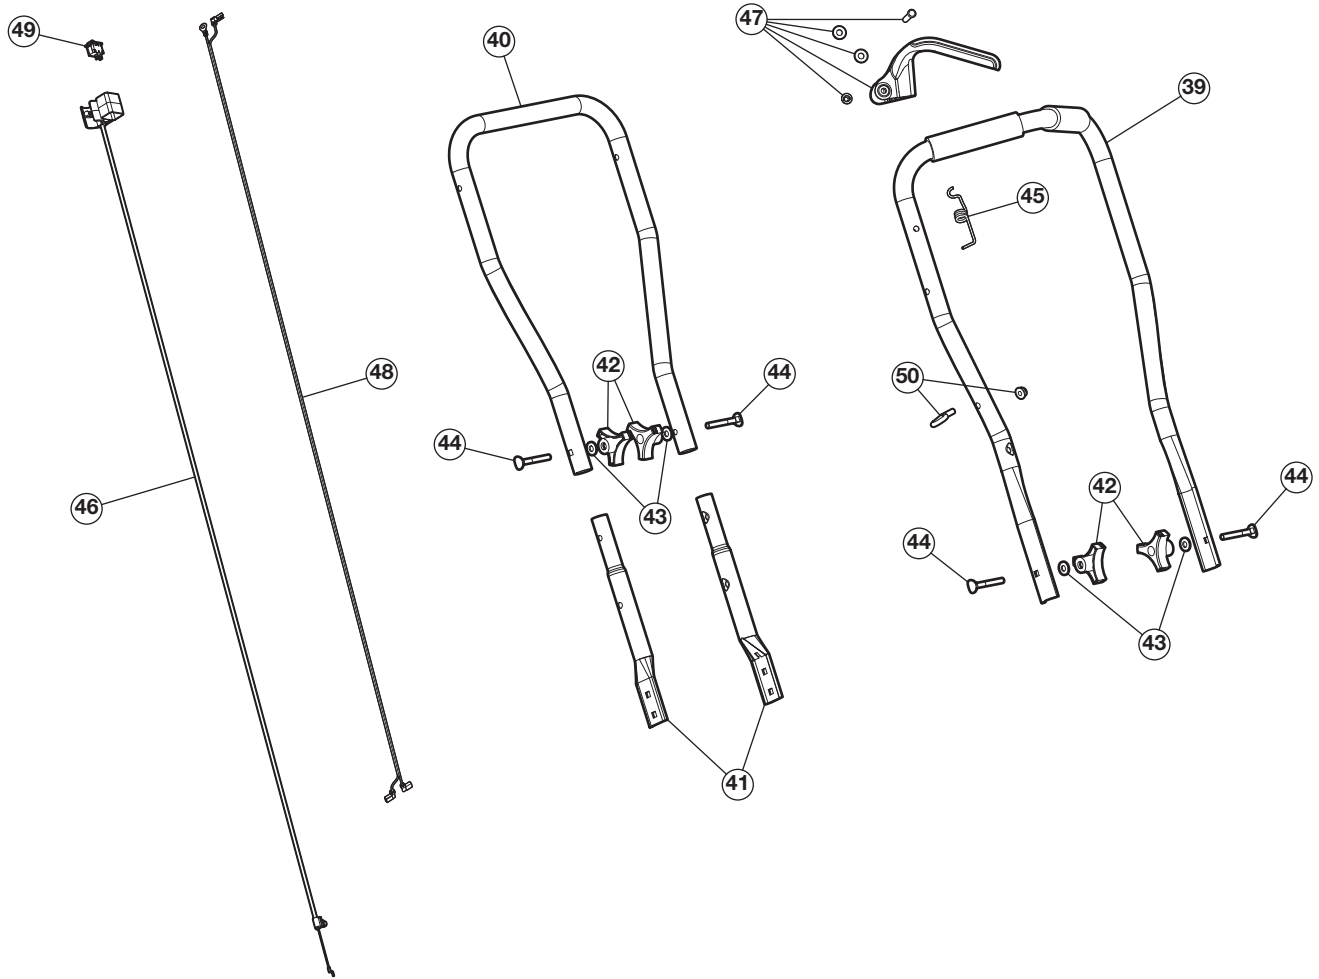

## 4-CYCLE LAWN EDGER

PPN 25B-304-766

Item	Part No.	Description	Item	Part No.	Description
1	753-06134	Engine Cover Assembly (includes 2, 3 & 35)	20	751-22423	Carburetor (with Primer)
2	710-04194	Cover Screw	21	841-036206S	Air Cleaner Cover Assembly (includes 22)
3	710-04604	Starter Screw	22	753-05996	Air Filter
4	753-05901	Rocker Cover	23	753-06797	Fuel Tank Assembly w/Fuel Lines (includes 24)
5	753-05902	Rocker Cover O-Ring	24	753-1229	Fuel Cap
6	753-05408	Oil Plug (includes 7)	25	753-05259	Fuel Tank Pads
7	791-182290	Oil Plug O-Ring	26	753-11254	Starter Housing Assembly (includes 3)
8	753-06259	Crankcase Cover	27	9162-1	Washer
9	753-05238	Crankcase Cover O-Ring	28	753-06573	Clutch Drum (with Pulley)
10	753-06221	Flywheel Assembly	29	841-021441S	Shortblock Assembly (includes 4-9 & 15)
11	753-11252	Module Assembly	30	791-181025	Screw
12	753-05245	Muffler Assembly (includes 13 & 14)	31	750-04434	Spacer
13	753-05244	Muffler Gasket	32	753-1238	Clutch (includes 34)
14	710-04809	Muffler Screw	33	791-182468	Screw
15	794-00082	Spark Plug	34	6674	Washer
16	753-05247	Insulator Gasket	35	9054	Screw
17	712-04099	Nut	36	791-181003	Screw
18	841-020801S	Insulator	37	753-06949	Heat Shield
19	753-06948	Carburetor Gasket	38	914-04016	Flywheel Key

## 4-CYCLE LAWN EDGER

PPN 25B-304-766

Item	Part No.	Description
39	753-06542	Upper Handle
40	753-06543	Middle Handle
41	753-06544	Handle Extension
42	791-182677	Handle Knob
43	4150	Washer
44	791-182899	Bolt

Item	Part No.	Description
45	753-06636	Spring
46	753-06546	Throttle Cable
47	753-06592	Throttle Lever w/Hardware
48	9681	Lead Wire
49	791-182405	On/Off Switch
50	753-05524	Starter Rope Guide