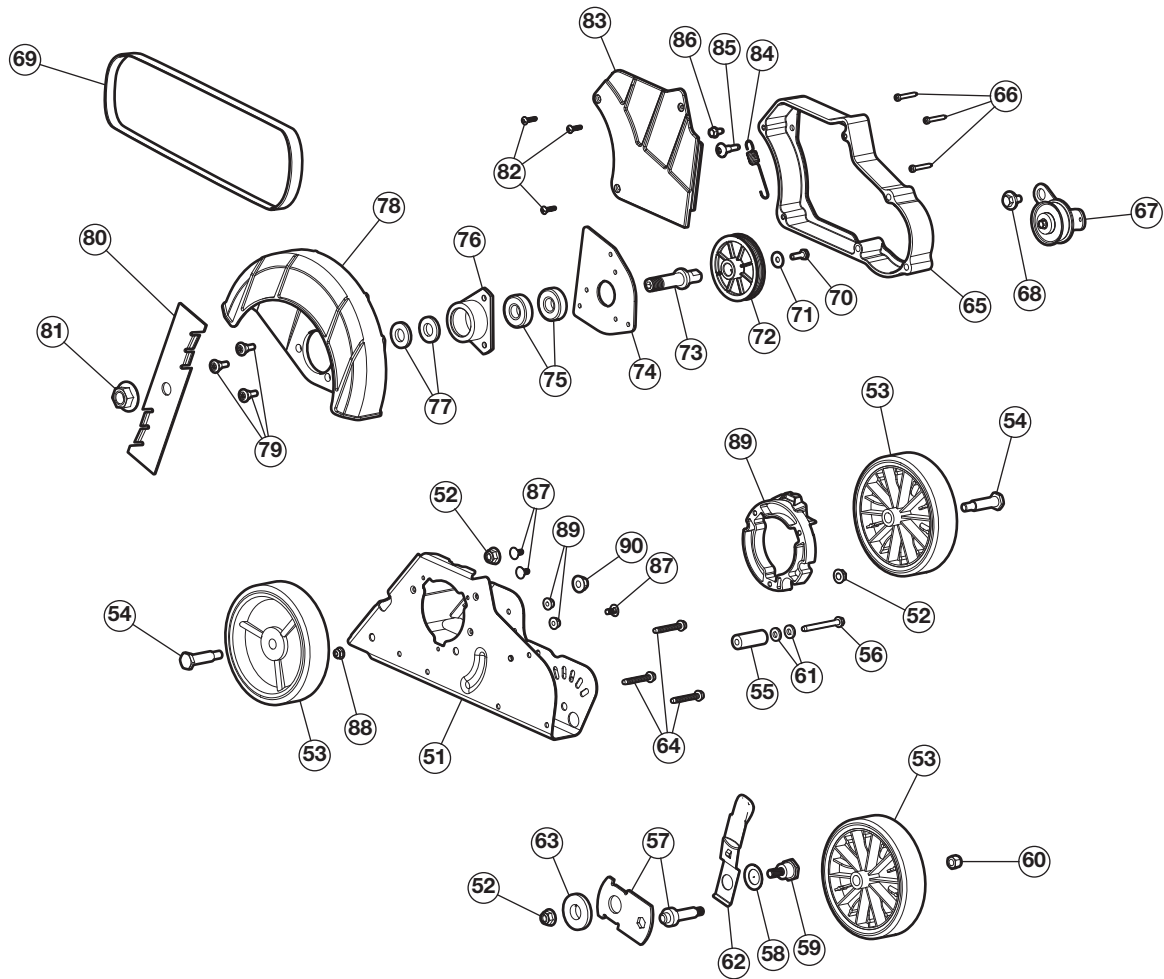

REPLACEMENT PARTS - MODEL TBE304

4-CYCLE LAWN EDGER

PPN 25B-304-766

Item	Part No.	Description	Item	Part No.	Description
51	753-06593	Edger Frame	71	736-0270	Washer
52	712-04065	Lock Nut	72	756-04087B	Pulley
53	734-04261	Wheel	73	753-05543	Blade Spindle
54	738-0373	Wheel Bolt	74	787-01505	Spindle Plate
55	750-04783	Spacer	75	741-04547	Bearing
56	710-1206	Spacer Screw	76	718-04012	Bearing Cup
57	687-02582S	Arm Assembly	77	736-04088	Washer
58	736-0741	Washer	78	731-05064	Blade Guard
59	738-1172	Shoulder Screw	79	738-0706D	Screw
60	712-0130	Nut	80	781-0080-0637	Edger Blade
61	750-04929	Spacer	81	712-0417A	Nut
62	987-02051	Lever Assembly	82	710-04194	Screw
63	741-04242	Height Adjustment Bearing	83	731-05822	Belt Cover
64	710-1026	Spindle Plate Screw	84	753-06562	Spring
65	753-06556	Spindle Spacer	85	753-06563	Bolt
66	753-06559	Screw	86	710-0599	Screw
67	753-05540	Idler Pulley Assembly	87	710-05177	Bolt
68	738-0930	Shoulder Screw	88	712-04064	Nut
69	754-04149	Belt	89	753-06566	Spacer
70	710-3015	Screw	90	712-04230	Nut