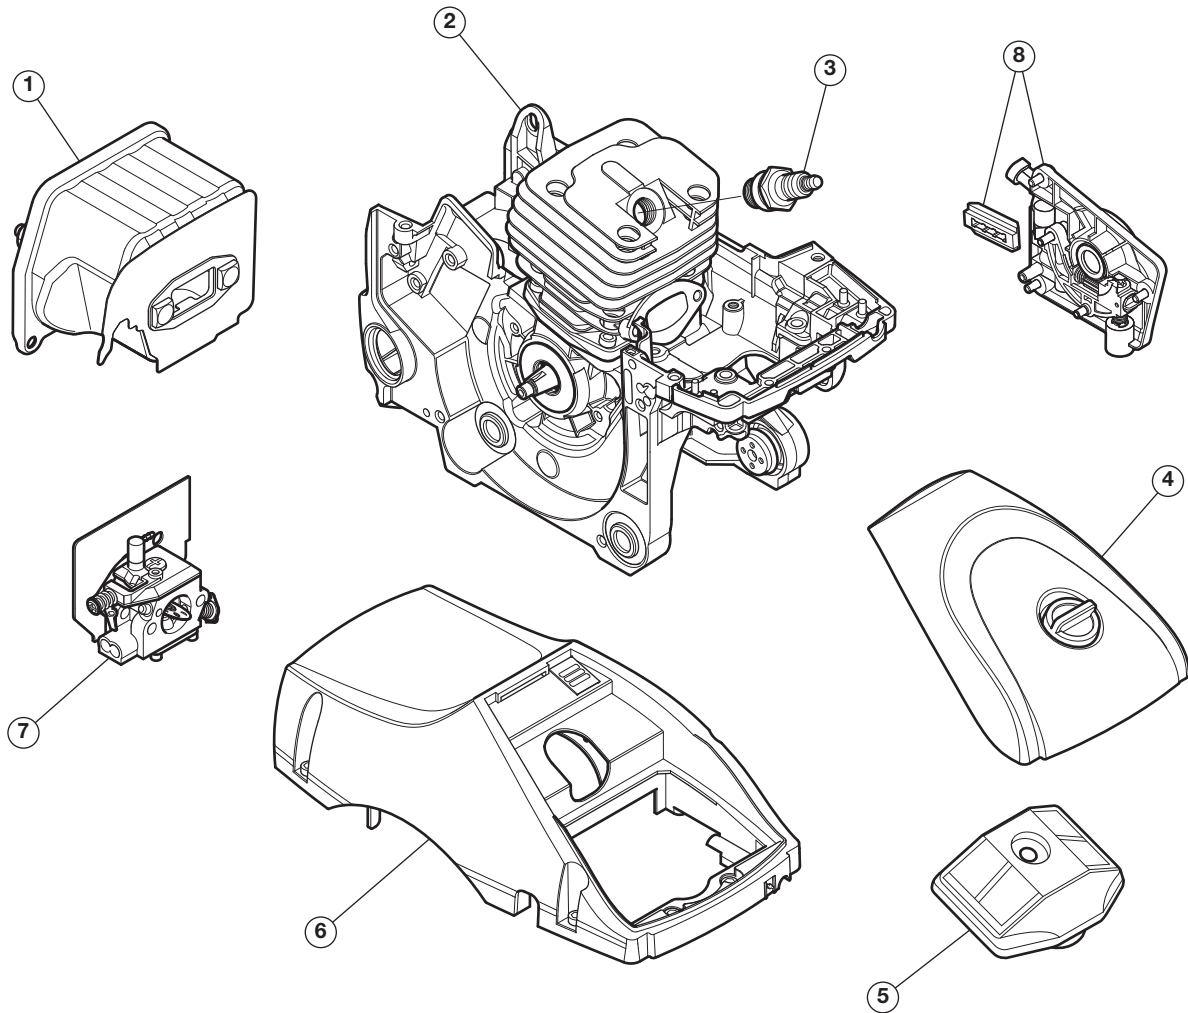

REPLACEMENT PARTS - MODEL TB4620C

46CC 2-CYCLE CHAIN SAW

PPN 41BY46CS766

Item	Part No.	Description
1	753-08106	Muffler Assembly
2	753-08217	46cc Short Block Assembly
3	753-08107	Spark Plug
4	753-08129	Air Filter Cover Assembly
5	753-08134	Air Filter

Item	Part No.	Description
6	753-08135	Cylinder Cover Assembly (with Plate and Screws (x5))
7	753-08137	Carburetor Assembly
8	753-11219	Oil Pump Assembly

REPLACEMENT PARTS - MODEL TB4620C

46CC 2-CYCLE CHAIN SAW

PPN 41BY46CS766

Item	Part No.	Description	Item	Part No.	Description
9	713-05044	Saw Chain 20"	19	753-11111	Choke Lever Assembly
10	795-01026A	Guide Bar 20"	20	753-08223	Stop Switch Assembly
11	753-08105	Guide Bar Nuts (x2)	21	753-08132	Throttle Rod
12	753-08219	Sprocket	22	753-08123	Fuel Filter
13	753-08220	Clutch Drum Assembly	23	753-08133	Fuel Cap Assembly
14	753-08145	Clutch Assembly	24	753-08222	Oil Cap Assembly
15	753-08130	Chainsaw Handle Assembly (with Screws (x4))	25	753-08138	Ignition Module Assembly (with Screws (x2))
16	753-08128	Spike Plate (with Screws (x2))	26	753-08131	Flywheel Assembly
17	753-08142	Fuel Tank Assembly	27	753-11108	Starter Housing Assembly
18	753-08127	Primer Bulb	28	753-11110	Chainsaw Brake Assembly