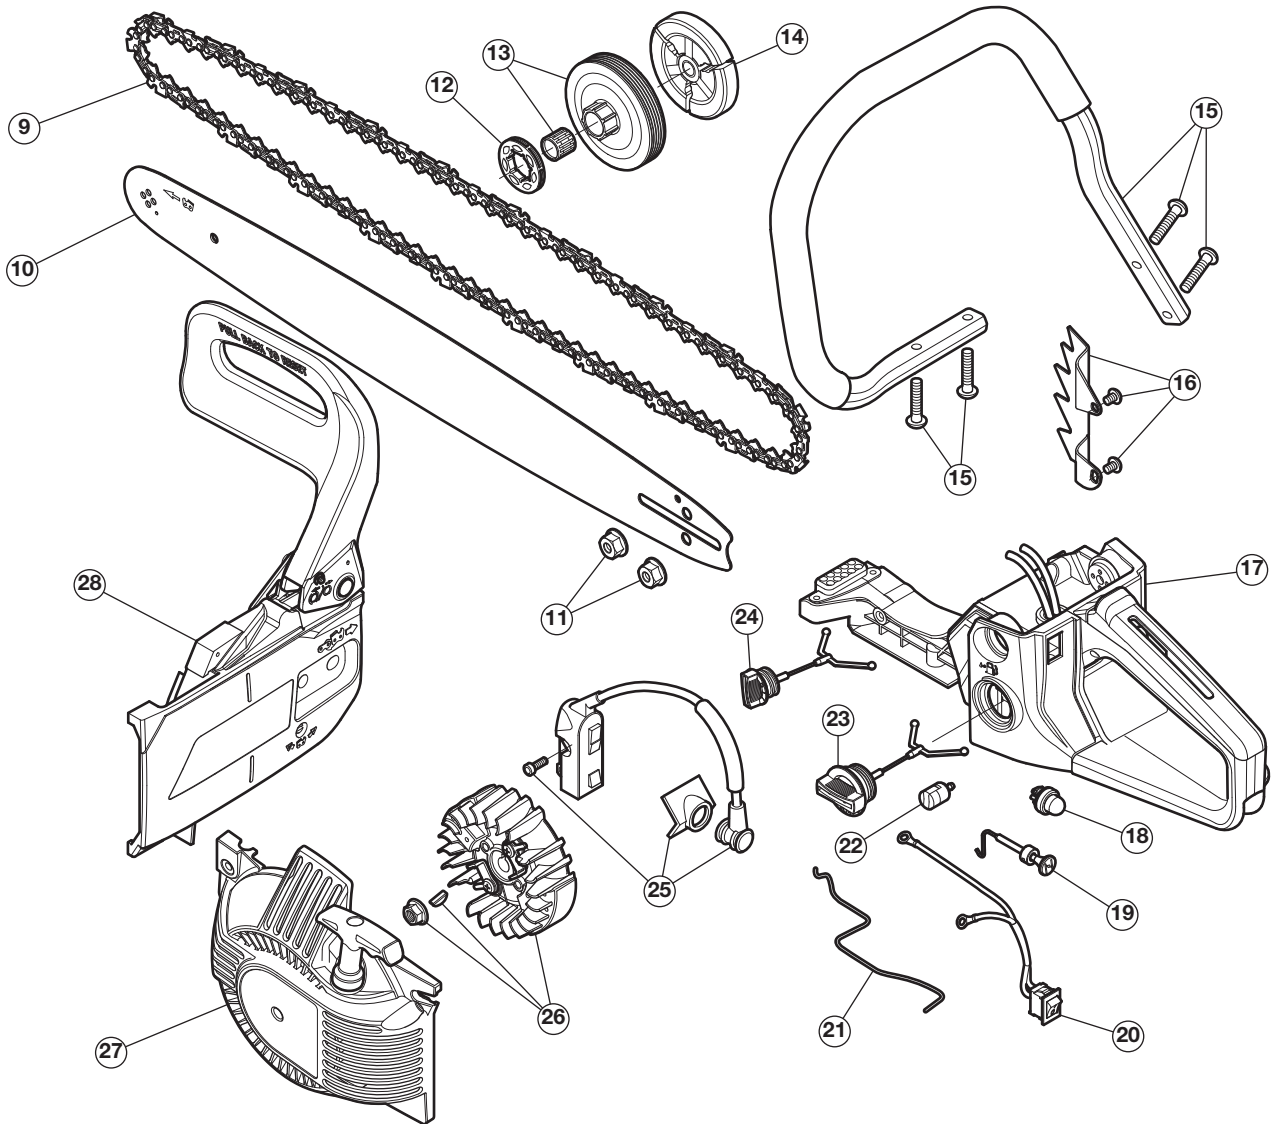

REPLACEMENT PARTS - MODEL TB4620C

46CC 2-CYCLE CHAIN SAW

PPN 41BY46CS766

Item	Part No.	Description
1	753-08106	Muffler Assembly
2	753-08217	46cc Short Block Assembly
3	753-08107	Spark Plug
4	753-08129	Air Filter Cover Assembly
5	753-08134	Air Filter

Item	Part No.	Description
6	753-08135	Cylinder Cover Assembly (with Plate and Screws (x5))
7	753-08137	Carburetor Assembly
8	753-11219	Oil Pump Assembly

REPLACEMENT PARTS - MODEL TB4620C

46CC 2-CYCLE CHAIN SAW

PPN 41BY46CS766

Item	Part No.	Description	Item	Part No.	Description
9	713-05044	Saw Chain 20"	19	753-11111	Choke Lever Assembly
10	795-01026A	Guide Bar 20"	20	753-08223	Stop Switch Assembly
11	753-08105	Guide Bar Nuts (x2)	21	753-08132	Throttle Rod
12	753-08219	Sprocket	22	753-08123	Fuel Filter
13	753-08220	Clutch Drum Assembly	23	753-08133	Fuel Cap Assembly
14	753-08145	Clutch Assembly	24	753-08222	Oil Cap Assembly
15	753-08130	Chainsaw Handle Assembly (with Screws (x4))	25	753-08138	Ignition Module Assembly (with Screws (x2))
16	753-08128	Spike Plate (with Screws (x2))	26	753-08131	Flywheel Assembly
17	753-08142	Fuel Tank Assembly	27	753-11108	Starter Housing Assembly
18	753-08127	Primer Bulb	28	753-11110	Chainsaw Brake Assembly