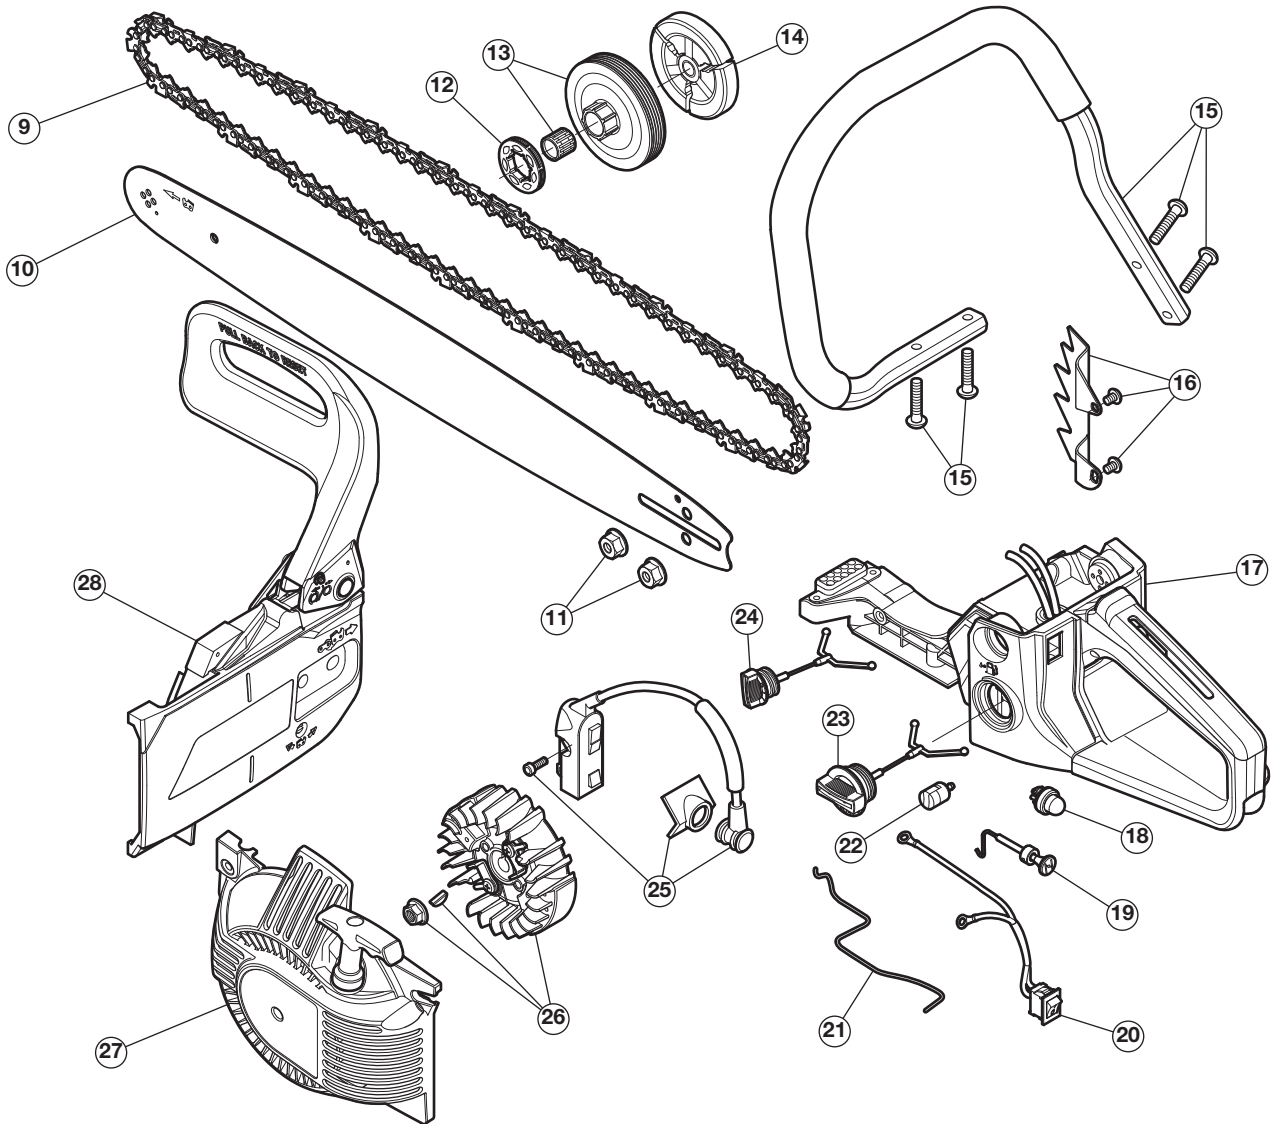

REPLACEMENT PARTS - MODEL TB4620C XP

46CC 2-CYCLE CHAIN SAW

PPN 41AY46XS766

Item	Part No.	Description
1	753-08106	Muffler Assembly
2	753-08217	46cc Short Block Assembly
3	753-08107	Spark Plug
4	753-08129	Air Filter Cover Assembly
5	753-08134	Air Filter

Item	Part No.	Description
6	753-08135	Cylinder Cover Assembly (with Plate and Screws (x5))
7	753-08137	Carburetor Assembly
8	753-11219	Oil Pump Assembly

REPLACEMENT PARTS - MODEL TB4620C XP

46CC 2-CYCLE CHAIN SAW

PPN 41AY46XS766

Item	Part No.	Description	Item	Part No.	Description
9	713-05044	Saw Chain 20"	19	753-11111	Choke Lever Assembly
10	795-01026A	Guide Bar 20"	20	753-08223	Stop Switch Assembly
11	753-08105	Guide Bar Nuts (x2)	21	753-08132	Throttle Rod
12	753-08219	Sprocket	22	753-08123	Fuel Filter
13	753-08220	Clutch Drum Assembly	23	753-08133	Fuel Cap Assembly
14	753-08145	Clutch Assembly	24	753-08222	Oil Cap Assembly
15	753-08130	Chainsaw Handle Assembly (with Screws (x4))	25	753-08138	Ignition Module Assembly (with Screws (x2))
16	753-08128	Spike Plate (with Screws (x2))	26	753-08131	Flywheel Assembly
17	753-08142	Fuel Tank Assembly	27	753-11108	Starter Housing Assembly
18	753-08127	Primer Bulb	28	753-11110	Chainsaw Brake Assembly