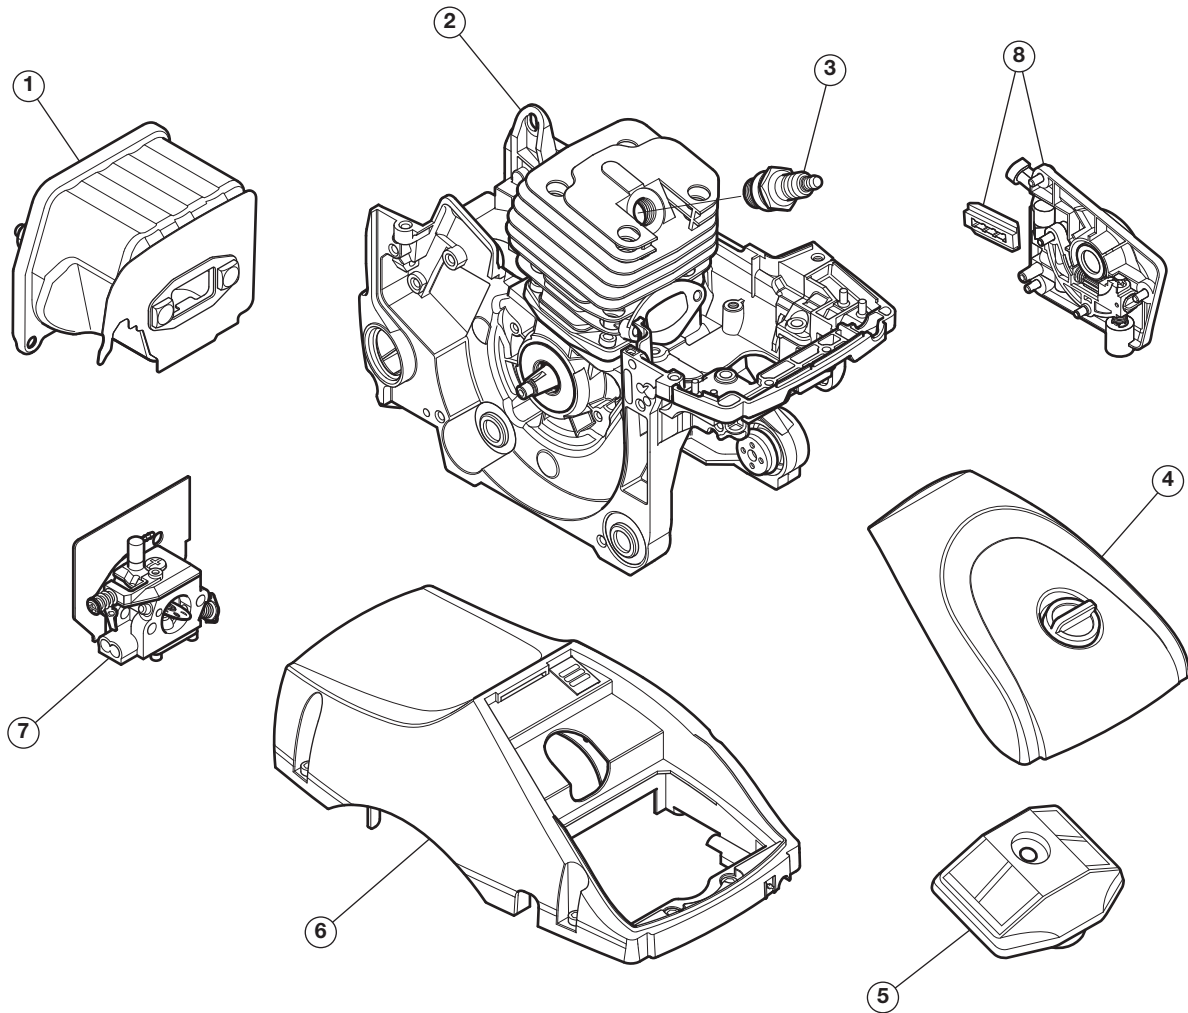

REPLACEMENT PARTS - MODEL TB4620C XP

46CC 2-CYCLE CHAIN SAW

PPN 41AY46XS766

Item	Part No.	Description
1	753-08106	Muffler Assembly
2	753-08217	46cc Short Block Assembly
3	753-08107	Spark Plug
4	753-08129	Air Filter Cover Assembly
5	753-08134	Air Filter

Item	Part No.	Description
6	753-08135	Cylinder Cover Assembly (with Plate and Screws (x5))
7	753-08137	Carburetor Assembly
8	753-11219	Oil Pump Assembly

REPLACEMENT PARTS - MODEL TB4620C XP

46CC 2-CYCLE CHAIN SAW

PPN 41AY46XS766

Item	Part No.	Description	Item	Part No.	Description
9	713-05044	Saw Chain 20"	19	753-11111	Choke Lever Assembly
10	795-01026A	Guide Bar 20"	20	753-08223	Stop Switch Assembly
11	753-08105	Guide Bar Nuts (x2)	21	753-08132	Throttle Rod
12	753-08219	Sprocket	22	753-08123	Fuel Filter
13	753-08220	Clutch Drum Assembly	23	753-08133	Fuel Cap Assembly
14	753-08145	Clutch Assembly	24	753-08222	Oil Cap Assembly
15	753-08130	Chainsaw Handle Assembly (with Screws (x4))	25	753-08138	Ignition Module Assembly (with Screws (x2))
16	753-08128	Spike Plate (with Screws (x2))	26	753-08131	Flywheel Assembly
17	753-08142	Fuel Tank Assembly	27	753-11108	Starter Housing Assembly
18	753-08127	Primer Bulb	28	753-11110	Chainsaw Brake Assembly