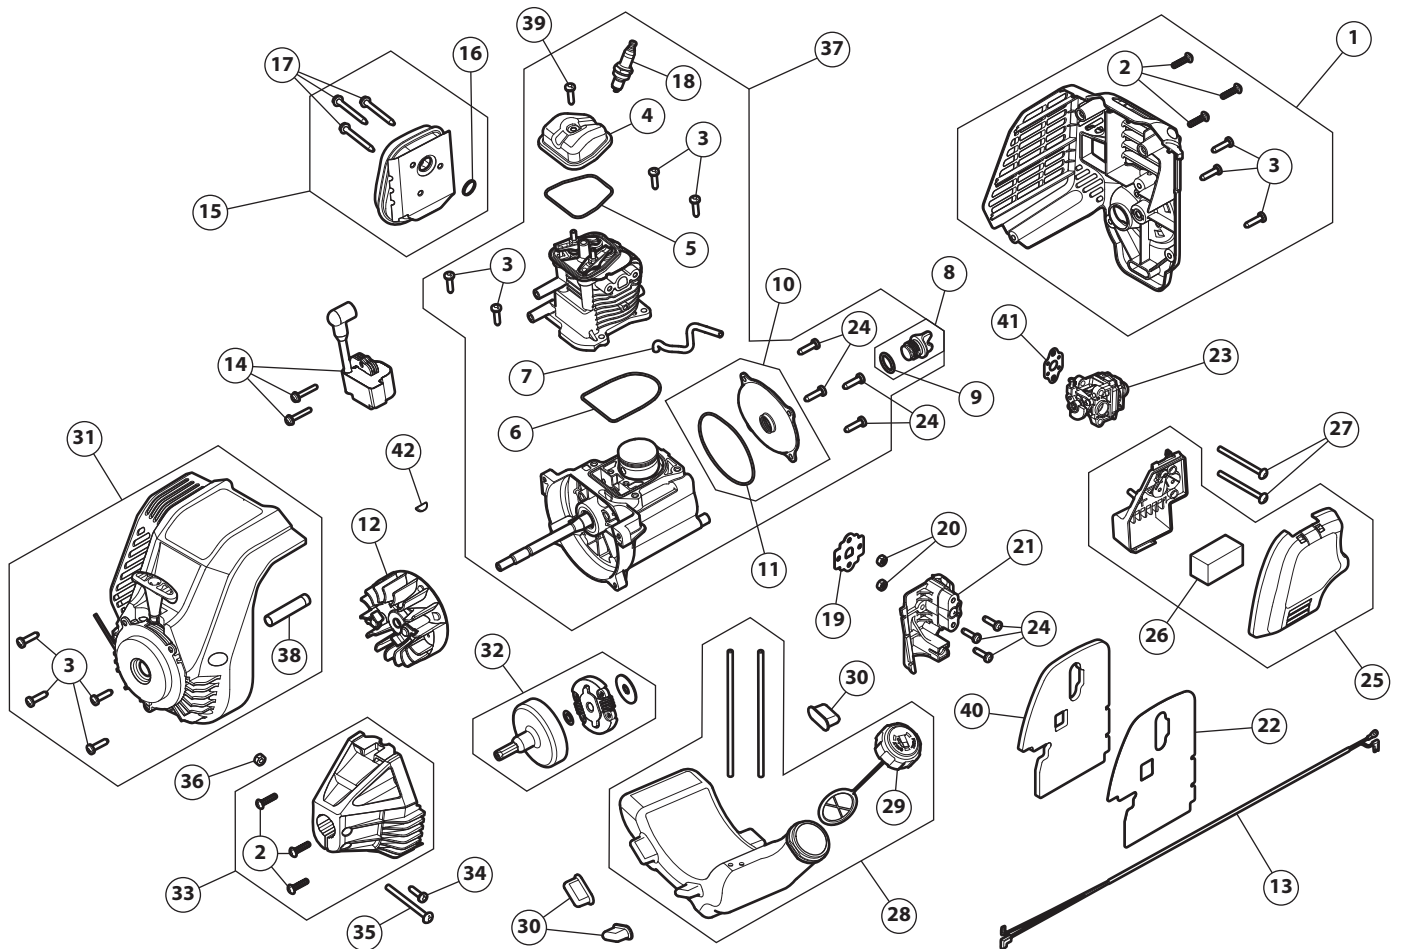

# REPLACEMENT PARTS - MODEL TB304C EC ELECTRIC START CAPABLE 4-CYCLE TRIMMER

PPN 41BD304C866

Item	Part No.	Description	Item	Part No.	Description
1	753-09884	Engine Cover Assembly (includes 2 & 3)	22	753-06948	Carburetor Gasket
2	710-04194	Cover Screw	23	751-22423	Carburetor w/Primer
3	710-04604	Screw	24	791-181003	Screw
4	753-05901	Rocker Cover	25	841-036210S	Air Cleaner Cover Assembly (incl. 26)
5	753-05902	Rocker Cover O-Ring	26	753-05254	Air Filter
6	753-05910	Cylinder O-Ring	27	710-04517	Screw
7	753-10205	Breather Hose	28	753-06797	Fuel Tank Assembly (includes 29)
8	753-05408	Oil Plug (includes 9)	29	753-1229	Fuel Cap
9	791-182290	Oil Plug O-Ring	30	753-05259	Fuel Tank Pads
10	841-020721S	Crankcase Cover (includes 11)	31	753-10204	Starter Housing Assembly (incl. 3 & 38)
11	753-05238	Crankcase Cover O-ring	32	753-06281	Clutch Assembly
12	753-06221	Flywheel Assembly	33	753-09887	Clutch Cover (includes 2)
13	725-15385	Lead Wires	34	791-182519	Anti-Rotation Screw
14	753-11264	Module Assembly	35	753-04003	Clamp Screw
15	753-05245	Muffler Assembly (includes 16 & 17)	36	712-0161	Nut
16	753-05244	Muffler Gasket	37	841-020761S	Shortblock Assembly (incl. 3-11, 18, 24 & 39)
17	710-04809	Muffler Screw	38	750-04434	Spacer
18	794-00082	Spark Plug	39	791-181025	Rocker Cover Screw
19	753-05247	Insulator Gasket	40	753-06949	Heat Shield
20	712-04099	Nut	41	791-181709	Gasket
21	841-020801S	Insulator	42	914-04016	Flywheel Key

# REPLACEMENT PARTS - MODEL TB304C EC