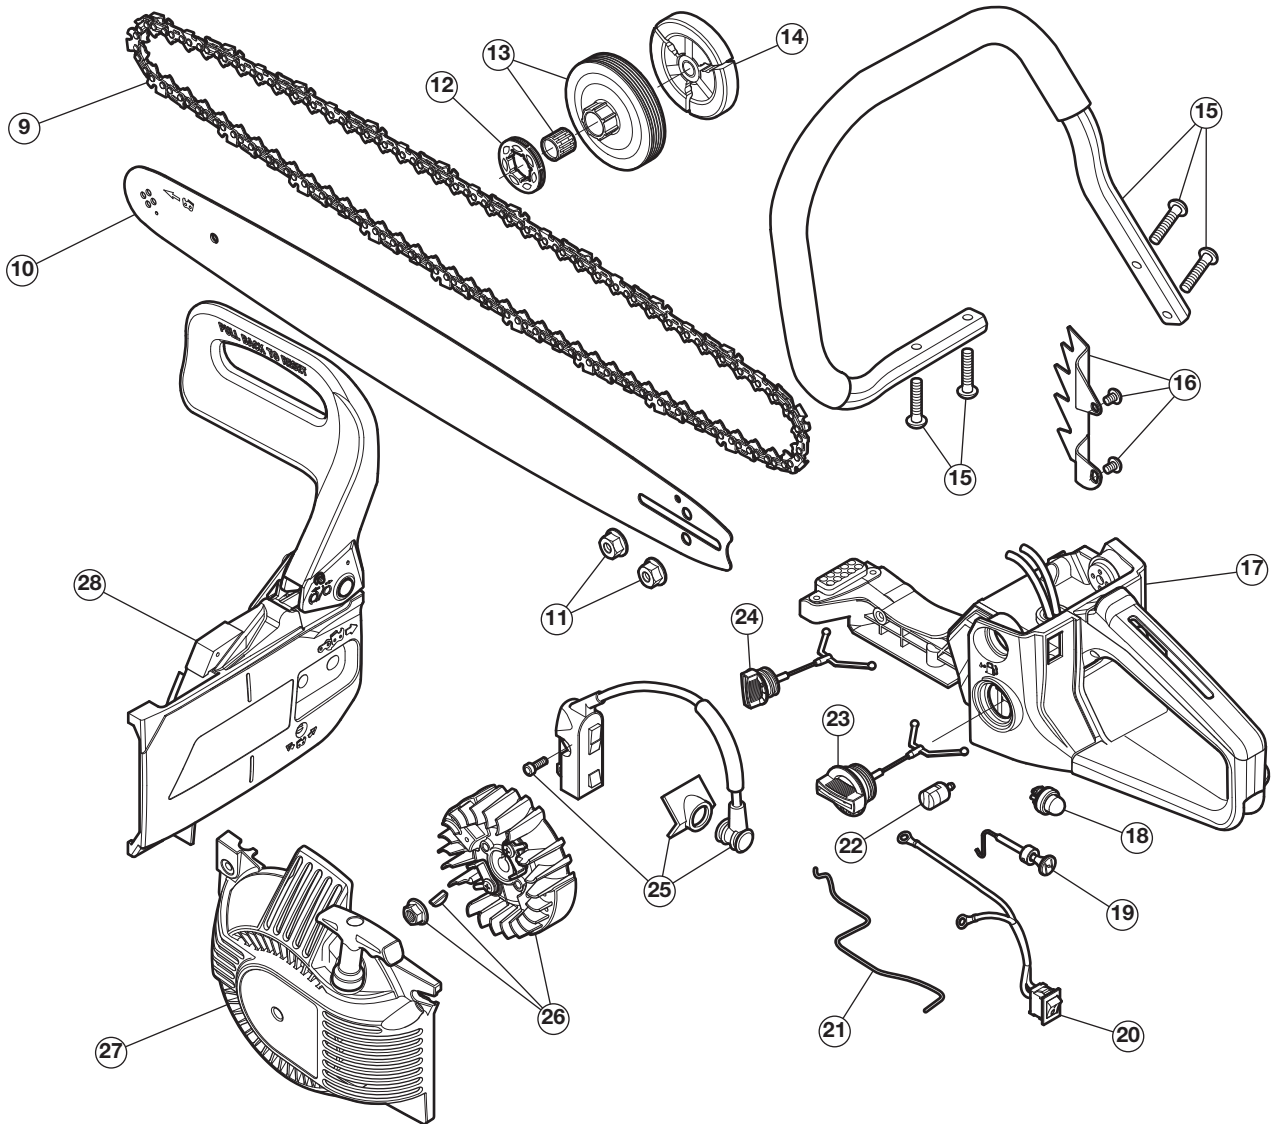

REPLACEMENT PARTS - MODEL TB4620H XP

46CC 2-CYCLE CHAIN SAW

PPN 41AY46HS766

Item	Part No.	Description
1	753-08106	Muffler Assembly
2	753-08217	46cc Short Block Assembly
3	753-08107	Spark Plug
4	753-08129	Air Filter Cover Assembly
5	753-08134	Air Filter

Item	Part No.	Description
6	753-08135	Cylinder Cover Assembly (with Plate and Screws (x5))
7	753-08137	Carburetor Assembly
8	753-11219	Oil Pump Assembly

REPLACEMENT PARTS - MODEL TB4620H XP

46CC 2-CYCLE CHAIN SAW

PPN 41AY46HS766

Item	Part No.	Description	Item	Part No.	Description
9	713-05044	Saw Chain 20"	19	753-11111	Choke Lever Assembly
10	795-01026A	Guide Bar 20"	20	753-08223	Stop Switch Assembly
11	753-08105	Guide Bar Nuts (x2)	21	753-08132	Throttle Rod
12	753-08219	Sprocket	22	753-08123	Fuel Filter
13	753-08220	Clutch Drum Assembly	23	753-08133	Fuel Cap Assembly
14	753-08145	Clutch Assembly	24	753-08222	Oil Cap Assembly
15	753-08130	Chainsaw Handle Assembly (with Screws (x4))	25	753-08138	Ignition Module Assembly (with Screws (x2))
16	753-08128	Spike Plate (with Screws (x2))	26	753-08131	Flywheel Assembly
17	753-08142	Fuel Tank Assembly	27	753-11108	Starter Housing Assembly
18	753-08127	Primer Bulb	28	753-11110	Chainsaw Brake Assembly