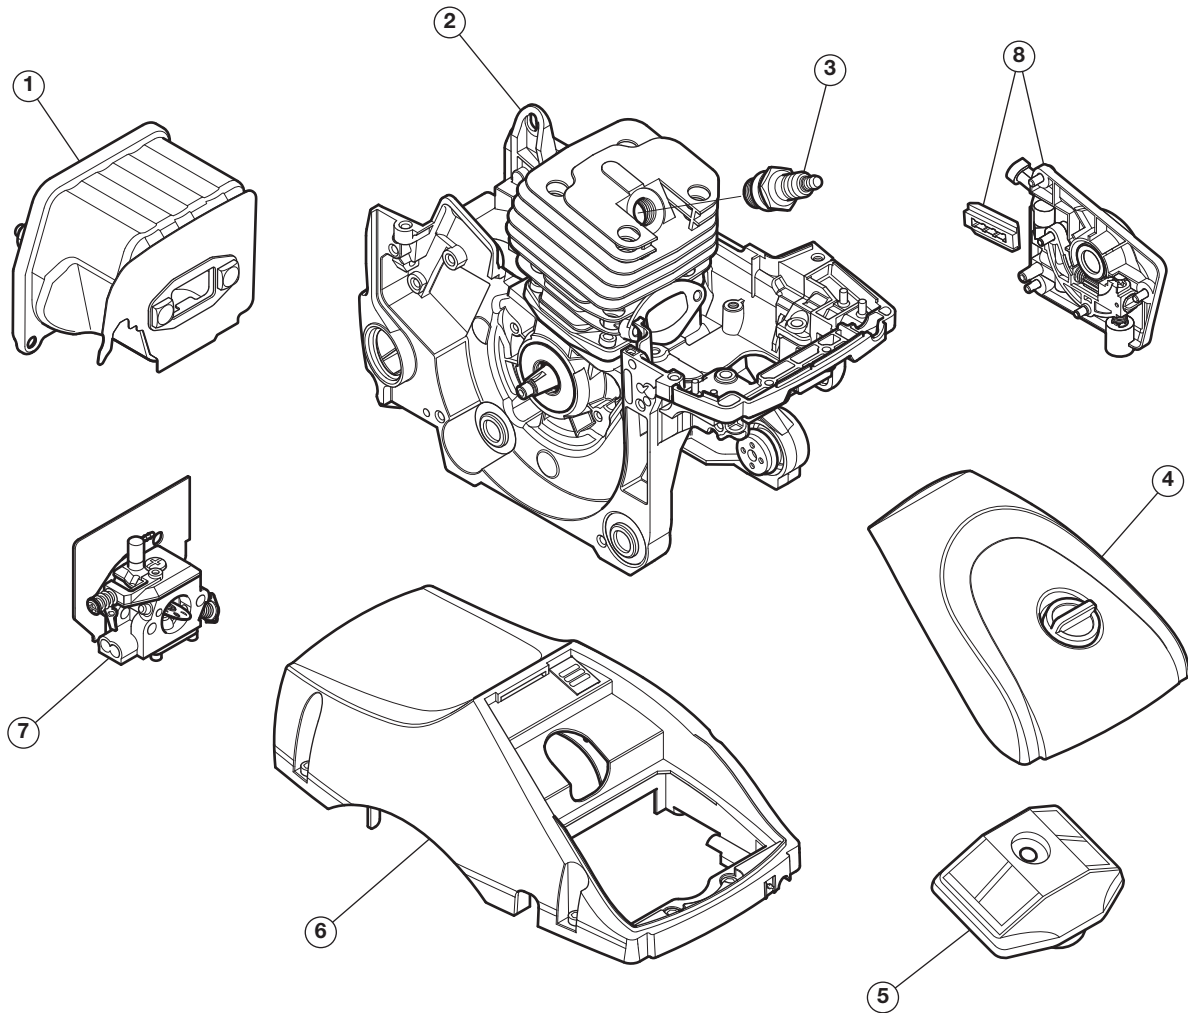

REPLACEMENT PARTS - MODEL TB4620H XP

46CC 2-CYCLE CHAIN SAW

PPN 41AY46HS766

Item	Part No.	Description
1	753-08106	Muffler Assembly
2	753-08217	46cc Short Block Assembly
3	753-08107	Spark Plug
4	753-08129	Air Filter Cover Assembly
5	753-08134	Air Filter

Item	Part No.	Description
6	753-08135	Cylinder Cover Assembly (with Plate and Screws (x5))
7	753-08137	Carburetor Assembly
8	753-11219	Oil Pump Assembly

REPLACEMENT PARTS - MODEL TB4620H XP

46CC 2-CYCLE CHAIN SAW

PPN 41AY46HS766

Item	Part No.	Description	Item	Part No.	Description
9	713-05044	Saw Chain 20"	19	753-11111	Choke Lever Assembly
10	795-01026A	Guide Bar 20"	20	753-08223	Stop Switch Assembly
11	753-08105	Guide Bar Nuts (x2)	21	753-08132	Throttle Rod
12	753-08219	Sprocket	22	753-08123	Fuel Filter
13	753-08220	Clutch Drum Assembly	23	753-08133	Fuel Cap Assembly
14	753-08145	Clutch Assembly	24	753-08222	Oil Cap Assembly
15	753-08130	Chainsaw Handle Assembly (with Screws (x4))	25	753-08138	Ignition Module Assembly (with Screws (x2))
16	753-08128	Spike Plate (with Screws (x2))	26	753-08131	Flywheel Assembly
17	753-08142	Fuel Tank Assembly	27	753-11108	Starter Housing Assembly
18	753-08127	Primer Bulb	28	753-11110	Chainsaw Brake Assembly